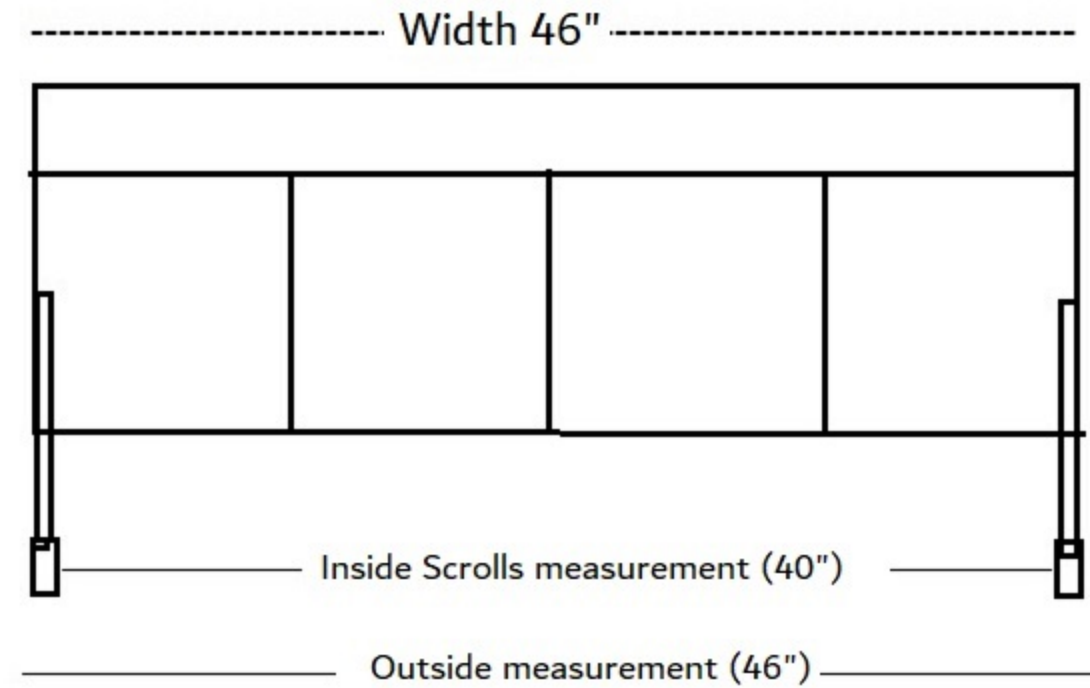

## Frame Detail

Cross Bar for snow loads

Smith Scrolls

## Dimensions for the Cannon Canopy

Side View

Front View