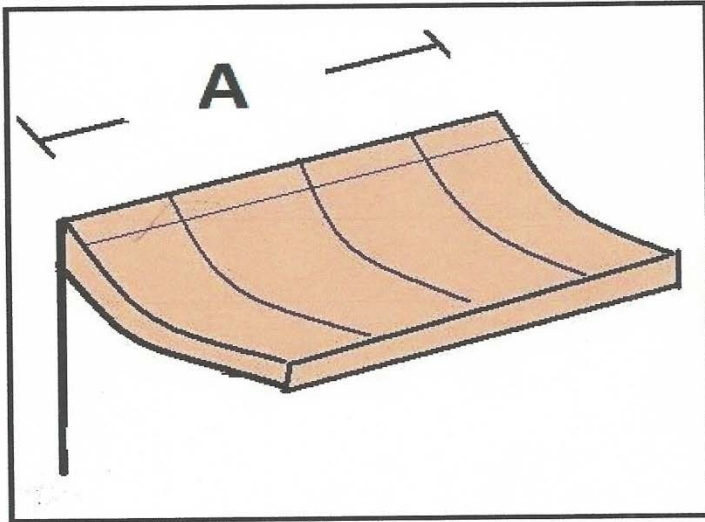

## Concave Style Awning

Thank you for choosing Design Your Awning! Let's get your project started. Simply provide us with a few easy measurements, select your color and scroll choices and we will give you an estimate. If possible, please send us a picture of the area where your awning will go. This will help us design the perfect awning for your needs. If you are not sure of measurements, no problem. Just fill in what you can and our experts will help you with the rest!

- Width (A) \_\_\_\_\_
- Drop (B) \_\_\_\_\_
- Drop (C) \_\_\_\_\_
- Projection (D) \_\_\_\_\_

### Scroll choice

- No Scrolls \_\_\_\_\_
- Single \_\_\_\_\_
- Double \_\_\_\_\_
- Lazy \_\_\_\_\_
- Smith \_\_\_\_\_
- Straight \_\_\_\_\_
- On tab \_\_\_\_\_

Zip Code for shipping estimate \_\_\_\_\_

Additional comments \_\_\_\_\_

Name: \_\_\_\_\_ Phone: \_\_\_\_\_

Email address: \_\_\_\_\_

City, State, ZIP code \_\_\_\_\_

**Helpful tip:**

These are popular measurements for doors and windows:

We also offer a standard size that will fit most doors and windows. The awning measurements are 52" wide x 36" projection with a 15" drop. If this size works for you, it can be ordered directly from our site under *standard sizes*.