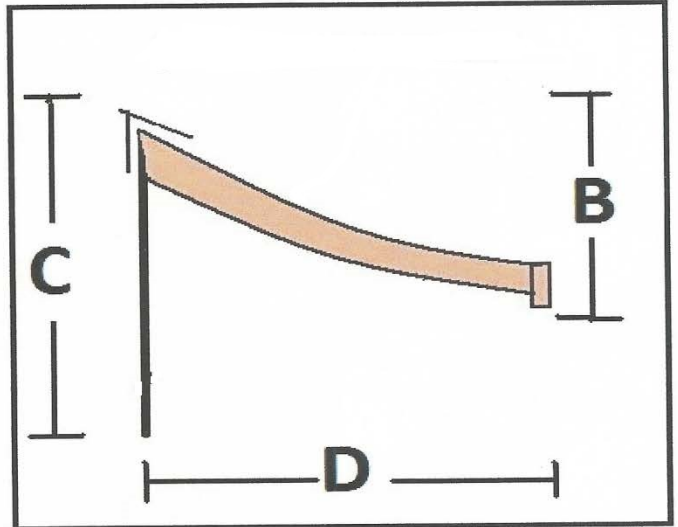

## Concave Style Awning

Thank you for choosing Design Your Awning! Let's get your project started. Simply provide us with a few easy measurements, select your color and scroll choices and we will give you an estimate. If possible, please send us a picture of the area where your awning will go. This will help us design the perfect awning for your needs. If you are not sure of measurements, no problem. Just fill in what you can and our experts will help you with the rest!

- Width (A) \_\_\_\_\_
- Drop (B) \_\_\_\_\_
- Drop (C) \_\_\_\_\_
- Projection (D) \_\_\_\_\_

Additional comments \_\_\_\_\_

Name: \_\_\_\_\_ Phone: \_\_\_\_\_

Email address: \_\_\_\_\_

City, State, ZIP code \_\_\_\_\_

**Helpful tip:**

These are popular measurements for doors and windows:

We also offer a standard size that will fit most doors and windows. The awning measurements are 52" wide x 36" projection with a 15" drop. If this size works for you, it can be ordered directly from our site under *standard sizes*.