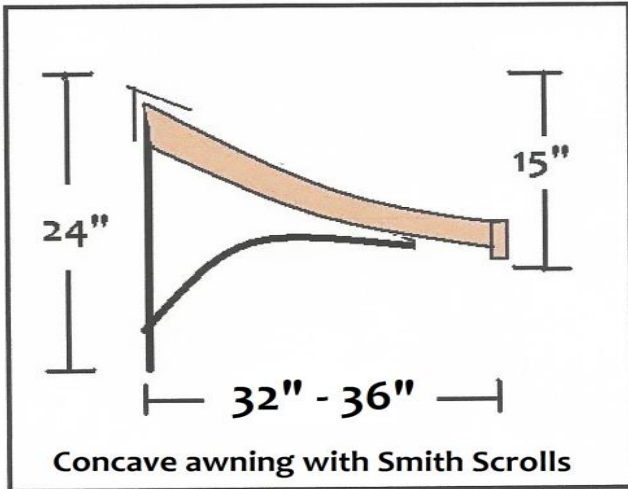

### Scroll choice

- No Scrolls \_\_\_\_\_
- Single \_\_\_\_\_
- Double \_\_\_\_\_
- Lazy \_\_\_\_\_
- Smith \_\_\_\_\_
- Straight \_\_\_\_\_
- On tab \_\_\_\_\_

Zip Code for shipping estimate \_\_\_\_\_

Additional comments \_\_\_\_\_

Name: \_\_\_\_\_ Phone: \_\_\_\_\_

Email address: \_\_\_\_\_

City, State, ZIP code \_\_\_\_\_

**Helpful tip:**

These are popular measurements for doors and windows:

We also offer a standard size that will fit most doors and windows. The awning measurements are 52" wide x 36" projection with a 15" drop. If this size works for you, it can be ordered directly from our site under *standard sizes*.