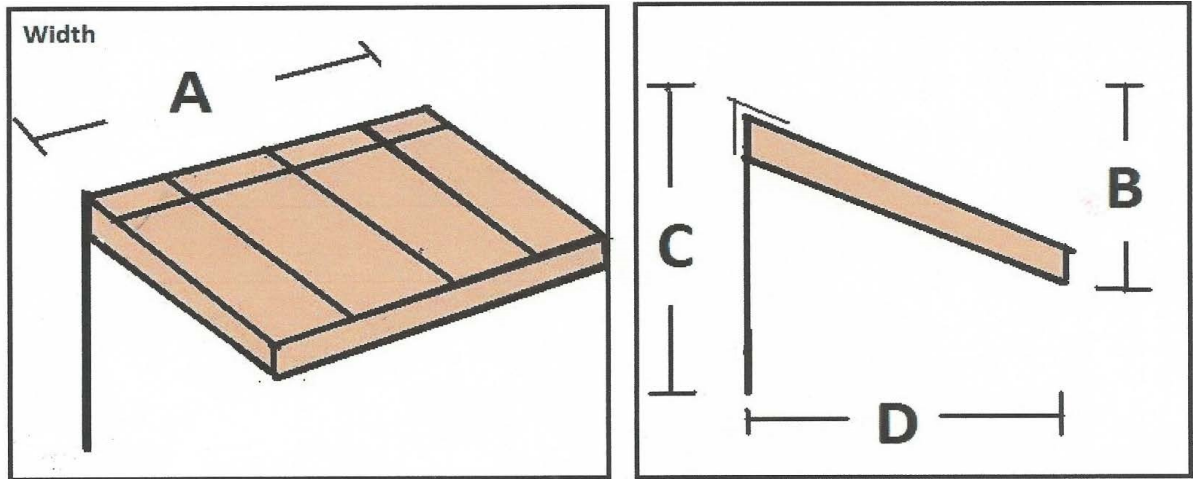

Classic Style Awning

Thank you for choosing Design Your Awning! Let's get your project started. Simply provide us with a few easy measurements, select your color and scroll choices and we will give you an estimate. If possible, please send us a picture of the area where your awning will go. This will help us design the perfect awning for your needs. If you are not sure of measurements, no problem. Just fill in what you can and our experts will help you with the rest!

- Width (A) _____
- Drop (B) _____
- Drop (C) _____
- Projection (D) _____

Color choice

- Natural Copper _____
- Bronze Aluminum _____
- Black Aluminum _____
- Rustic Copper Aluminum _____
- Galvalume Plus _____

Helpful tip:
 These are popular measurements for doors and windows.

We also offer a standard size that will fit most doors and windows. The awning measurements are 52" wide x 36" projection with a 15" drop. If this size works for you, it can be ordered directly from our site under *standard sizes*.