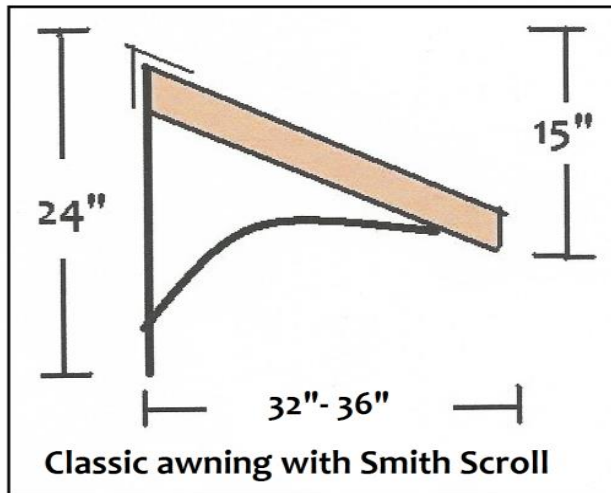

Scroll choice

- Single _____
- Double _____
- Lazy _____
- Smith _____
- Straight _____
- On tab _____

zip code for shipping estimate _____

Your information

Name: _____ Phone: _____

Email address: _____

City, State, ZIP code _____

Helpful tip:
 These are popular measurements for doors and windows.

We also offer a standard size that will fit most doors and windows. The awning measurements are 52" wide x 36" projection with a 15" drop. If this size works for you, it can be ordered directly from our site under *standard sizes*.