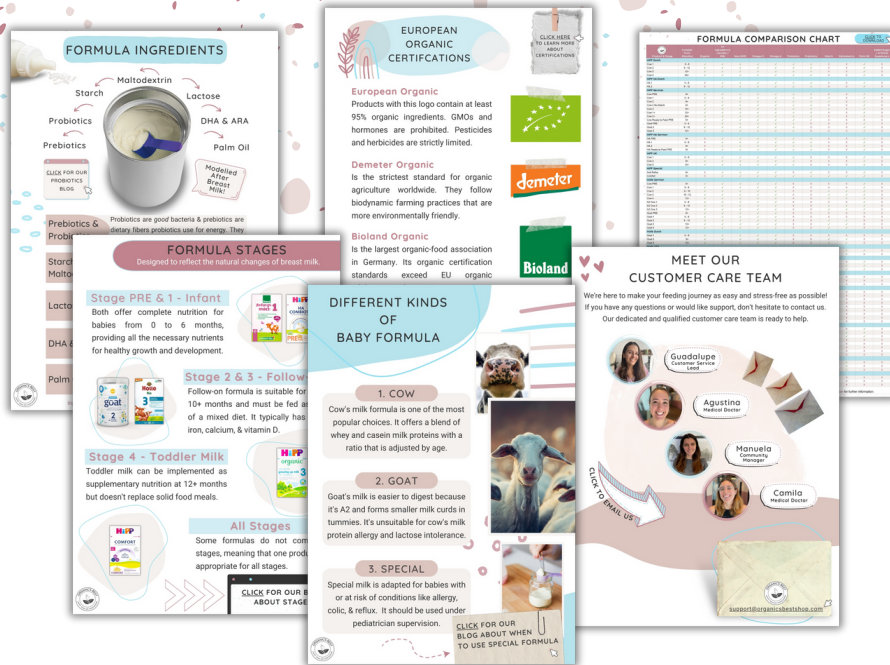

FORMULA GUIDEBOOK: Everything You Need to Know

organicsbestshop.com

TABLE OF CONTENTS

1. The Different Kinds of Formula
2. European Formula Stages
3. European Organic Certifications
4. Formula Ingredients
5. Formula Comparison Chart
6. How to Get Support From Us

DIFFERENT KINDS OF BABY FORMULA

1. COW

Cow's milk formula is one of the most popular choices. It offers a blend of whey and casein milk proteins with a ratio that is adjusted by age.

2. GOAT

Goat's milk is easier to digest because it's A2 and forms smaller milk curds in tummies. It's unsuitable for cow's milk protein allergy and lactose intolerance.