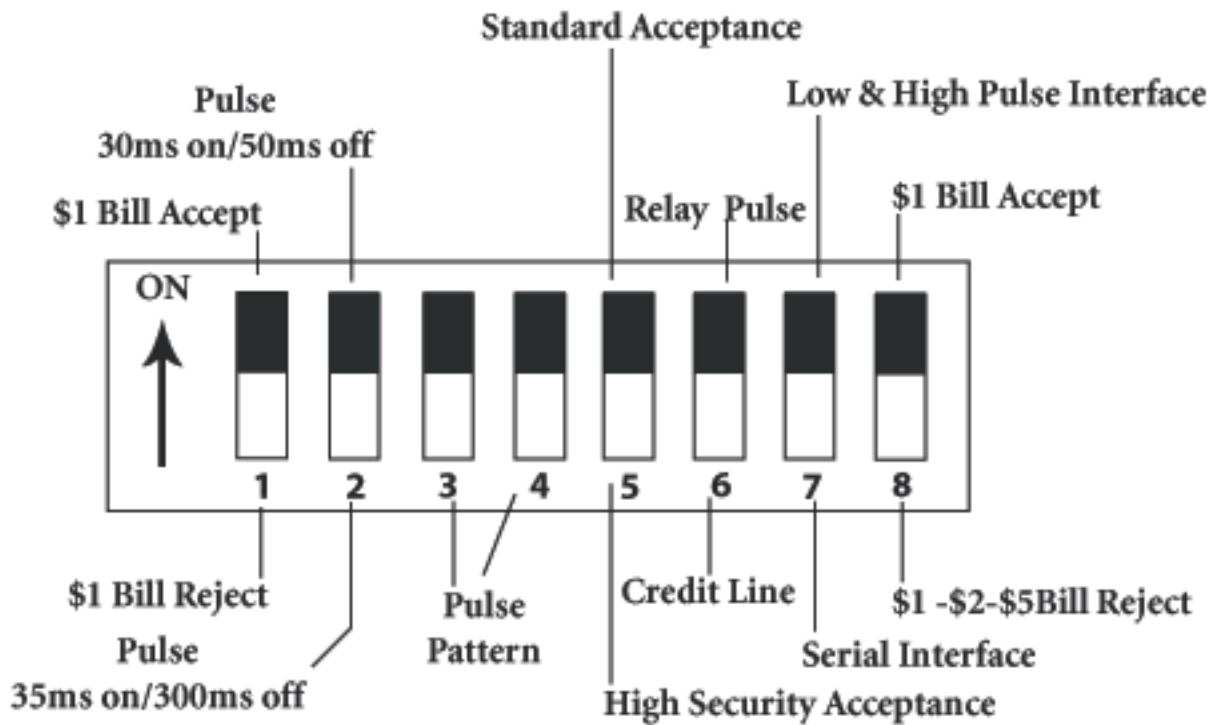

Switch Settings

Mars Electronics VFM-3

Combined Switch Settings

Switch 3	Switch 4	No. of Pulses
Off	Off	1
On	Off	2
Off	On	3
On	On	4