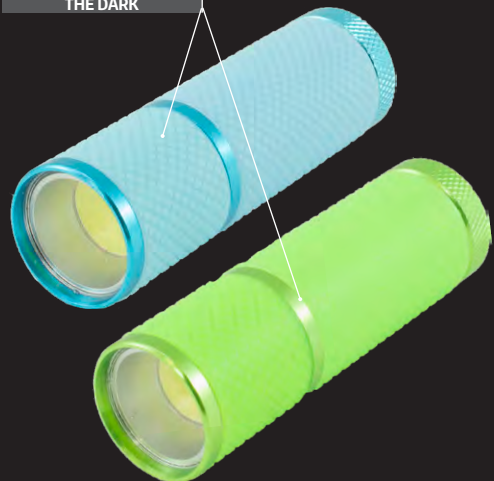

GLOW IN THE DARK