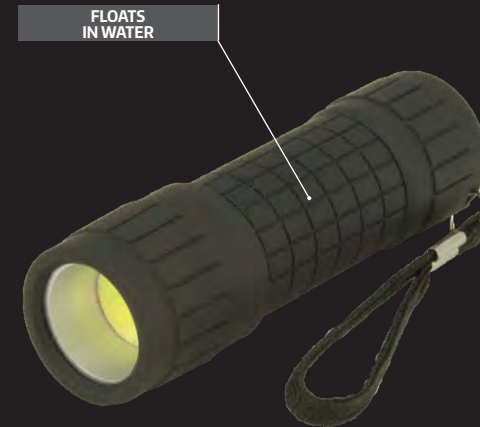

IMMUNIKEY™

Keychain Door Opener With Stylus

FEATURES & BENEFITS: Attaches to your keychain, opens most doors, rubberized stylus tip for use on touch screens, etc, built-in bottle opener, copper coated anti-microbial. (SKU: 24594)

100
MAX LUMENS

3-CELL AAA
BATTERIES
INCLUDED