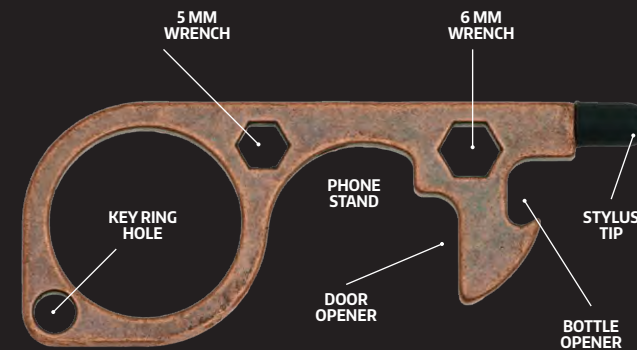

COB:

175
MAX LUMENS

LED:

100
MAX LUMENS

3-CELL AA
BATTERIES
INCLUDED

THE ORB WORK LIGHT

175 Lumen Work Light / 100 Lumen Flashlight

FEATURES & BENEFITS: 2 modes (task light and flashlight), easy grip carry handle, simple push button operation. (SKU: 24327)