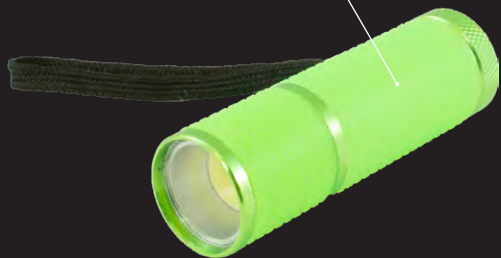

100
MAX LUMENS

3-CELL AAA
BATTERIES
INCLUDED

Assorted Colors:

POCKET FLASHLIGHT

Rubber Coated COB LED Pocket Flashlight

FEATURES & BENEFITS: Rubberized body floats in water, assorted colors. (SKU: 21333)

GLOW IN THE DARK