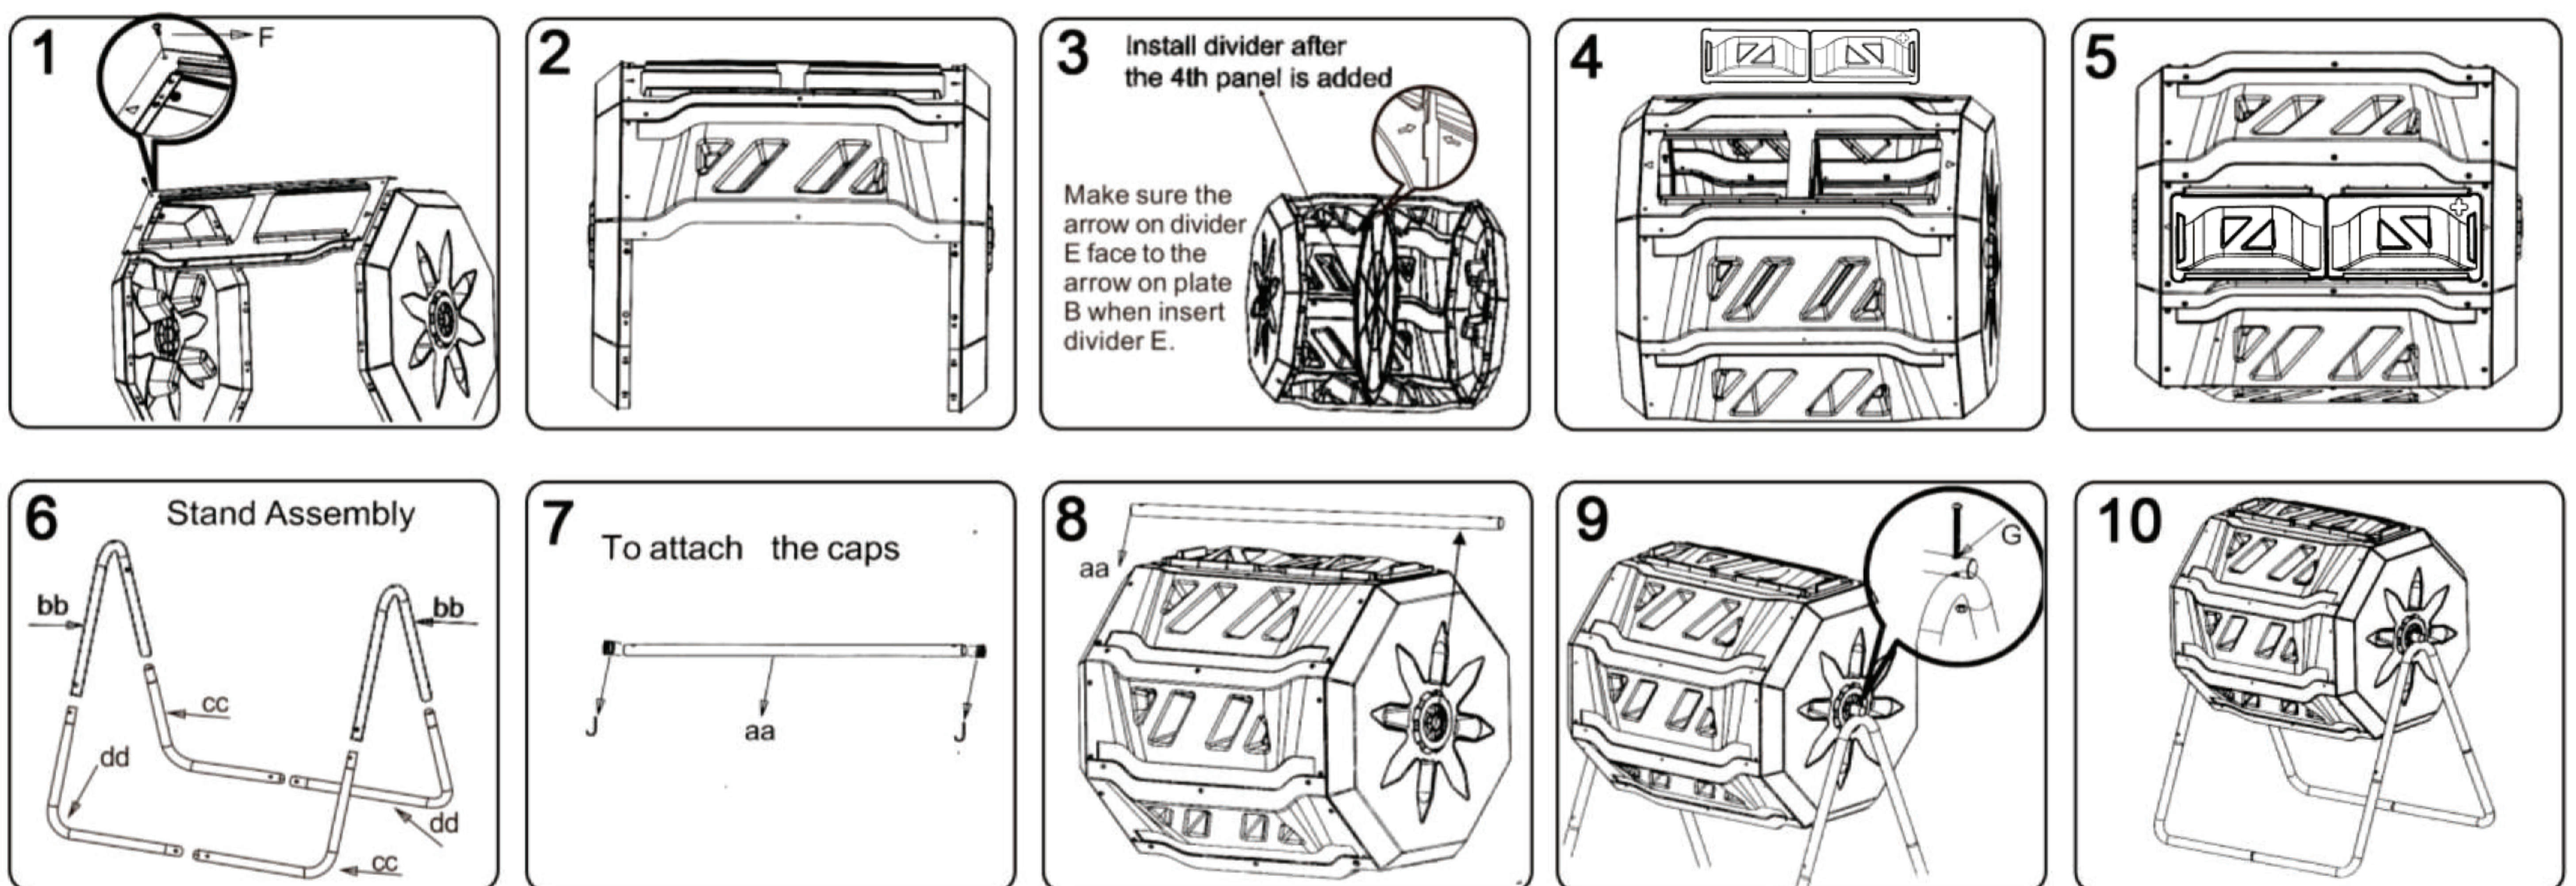

KCT Compost Tumbler

User Instructions - Please keep for future reference

ArtVer#1

Parts List

Imported by:
 KCT Direct
 Glebe Farm, Old London Road
 Copdock
 Ipswich, Suffolk
 IP8 3JN
 United Kingdom

Assembly

- Tumbler can hold 160 Litres
- Do not exceed 70kg loading capacity

IMPORTANT

Max loading capacity - 70kg