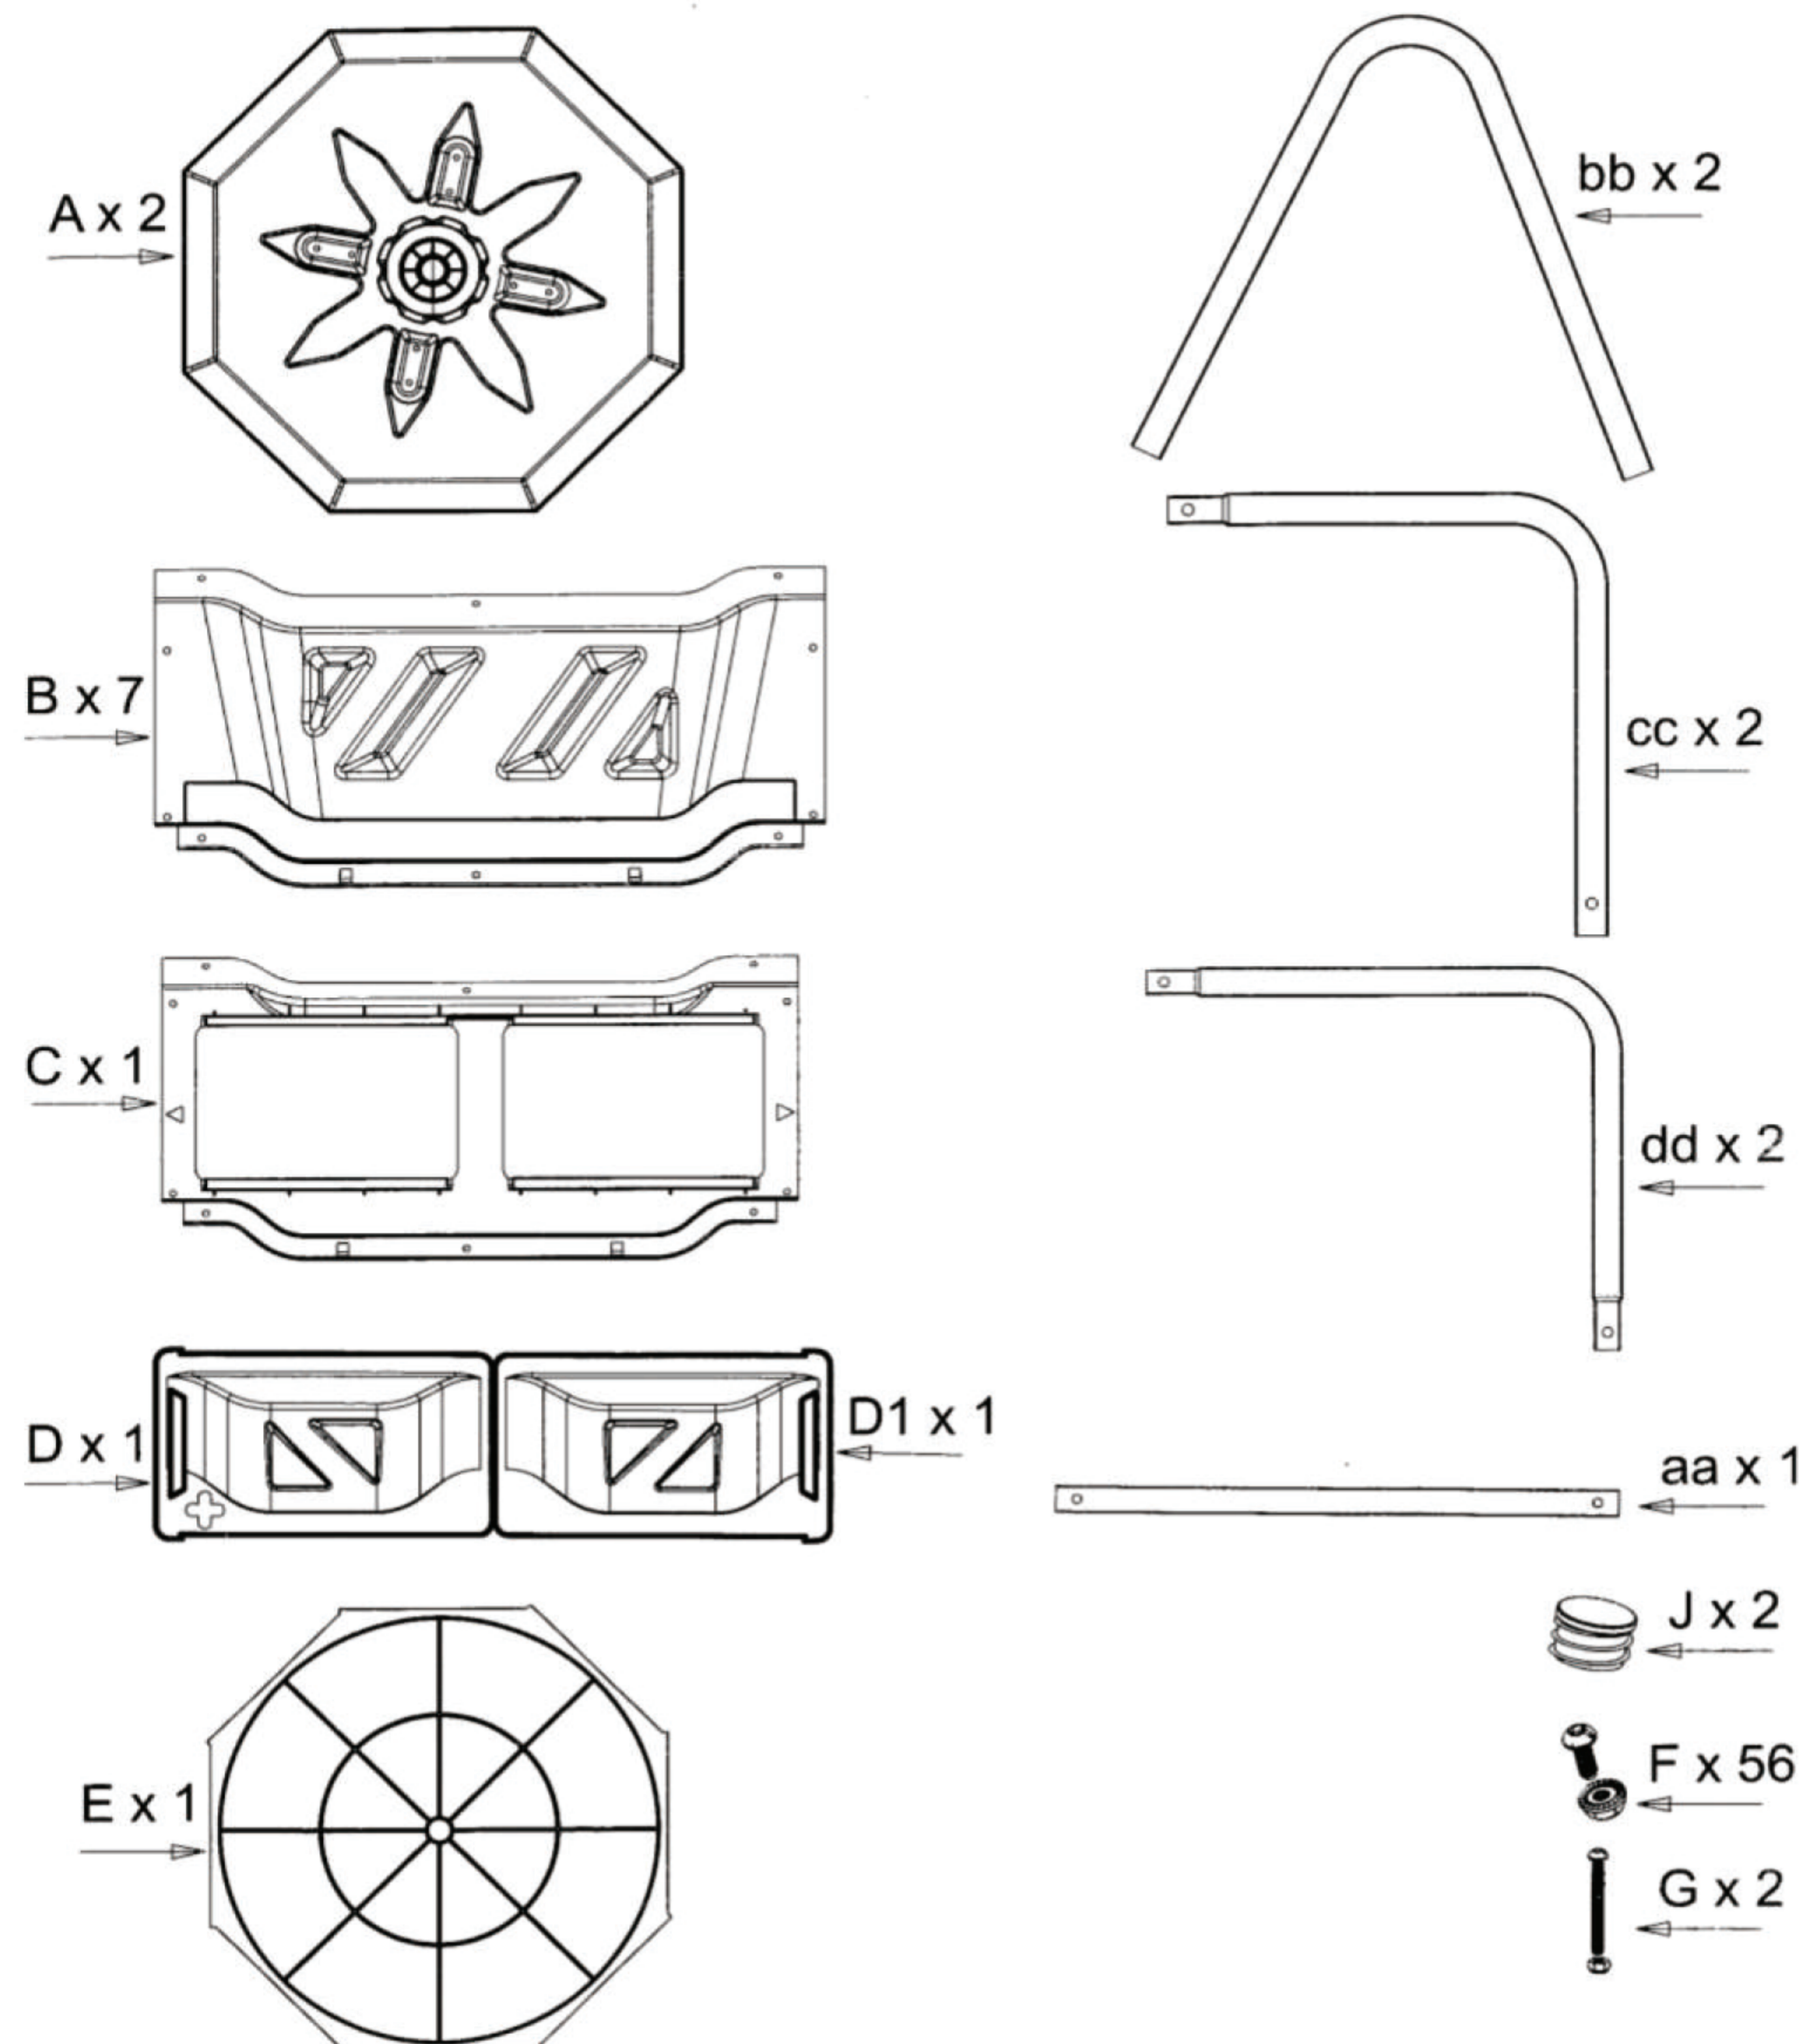

KCT Compost Tumbler

User Instructions - Please keep for future reference

ArtVer#1

Parts List

Imported by:
 KCT Direct
 Glebe Farm, Old London Road
 Copdock
 Ipswich, Suffolk
 IP8 3JN
 United Kingdom

Assembly

- Tumbler can hold 160 Litres
- Do not exceed 70kg loading capacity

IMPORTANT

Max loading capacity - 70kg