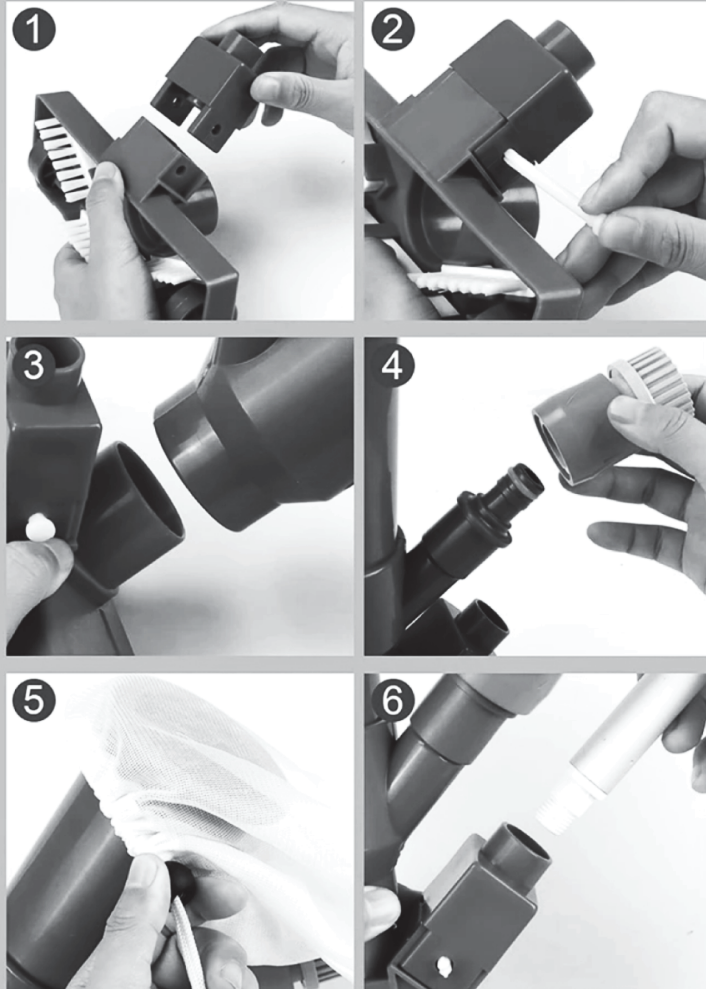

Pool & Pond Cleaner

PIV113

G24140

EASY TO INSTALL

Imported by:
Aquatix-2u Ltd.,
Glebe Farm,
Old London Road,
Copdock, Ipswich,
Suffolk, IP83JN,
United Kingdom

Please note: Turn the water supply/tap on gradually to build pressure in the unit.

Releasing the water flow too fast could damage the product.