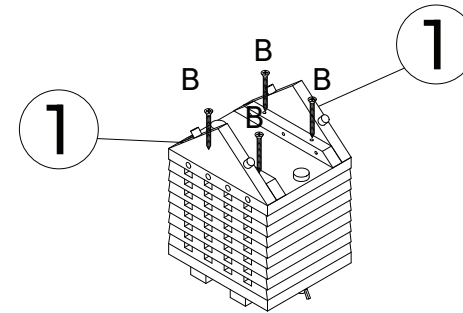

Bee House

PPH501

Imported by:
KCT Leisure
Glebe Farm,
Old London Road,
Copdock, Ipswich,
Suffolk, IP83JN
United Kingdom

KCT

- A M6*130 2PCS
- B M3.5*20 12PCS+1
- C M3*12 6PCS+1
- D 1PC

A M6*130 2PCS

STEP 1

B M3.5*20 4PCS

STEP 2

B M3.5*20 8PCS

STEP 3

C M3*12 6PCS

STEP 4