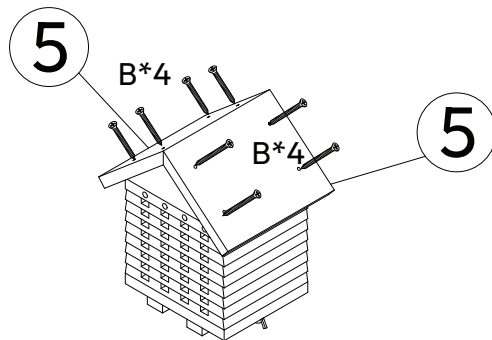

Bee House

PPH501

Imported by:
KCT Leisure
Glebe Farm,
Old London Road,
Copdock, Ipswich,
Suffolk, IP83JN
United Kingdom

KCT

- A M6*130 2PCS
- B M3.5*20 12PCS+1
- C M3*12 6PCS+1
- D 1PC

A M6*130 2PCS

STEP 1

B M3.5*20 4PCS

STEP 2

B M3.5*20 8PCS

STEP 3

C M3*12 6PCS

STEP 4