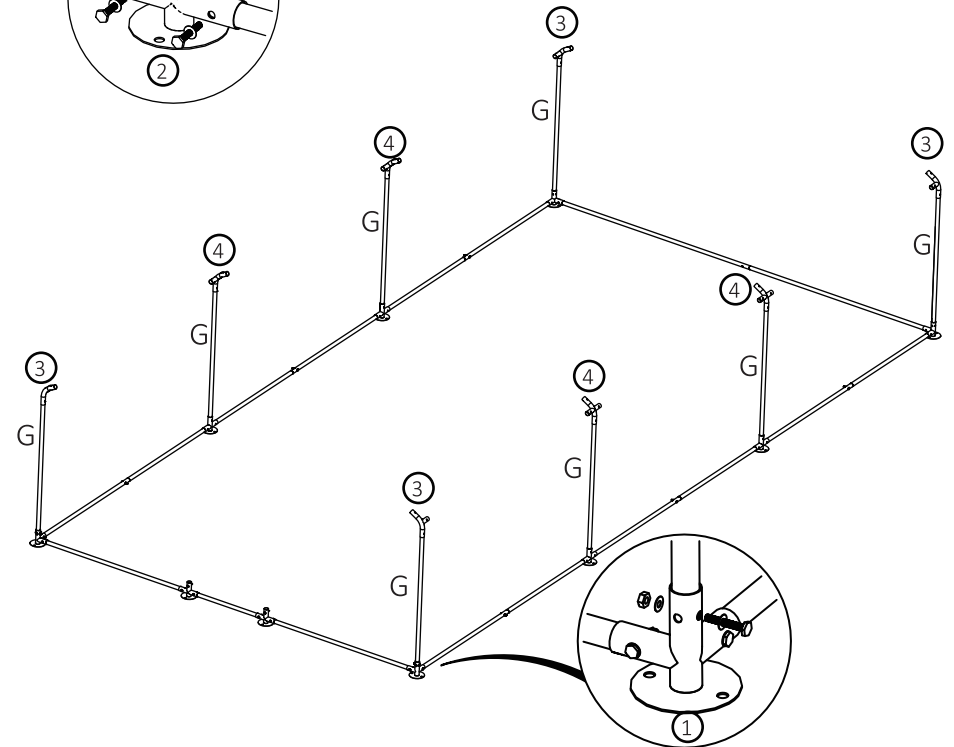

Parts:

A X15	1020mm
B X15	1020mm
C X2	1140mm
D X1	560mm
E X1	1512mm
F X1	1512mm
G X8	1010mm
H X8	1605mm
J X1	1590mm
K X1	1590mm
L X3	530mm
M X1	1700mm
N X1	1700mm
OX1	630mm

1

2