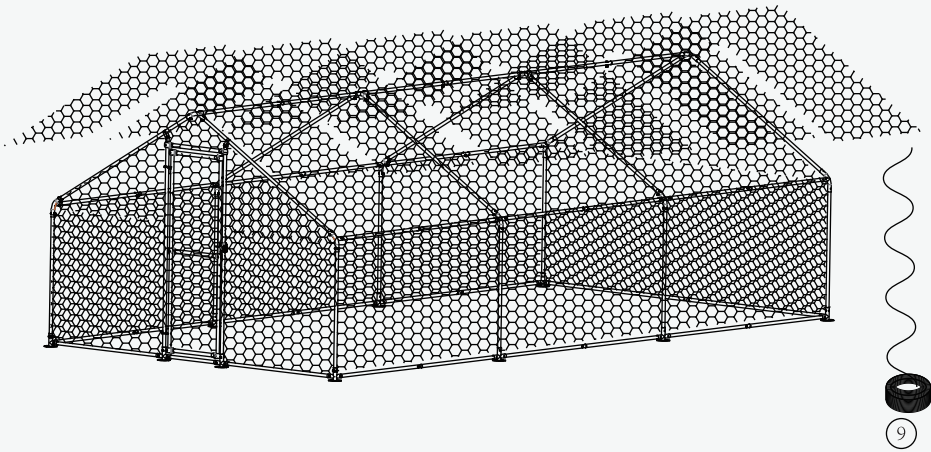

6x3 Walk in Chicken/Pet Run with Apex Roof

KCT

PPH294

80003

Manufactured by: **Imported by:**

Hebei Yilong, KCT Direct
Shijiazhuang, Glebe Farm,
Hebei, Old London Road,
China Copdock, Ipswich,
Suffolk, IP83JN,
United Kingdom

QX1

PX1
1x47.5m

1

2

3

4

5

6