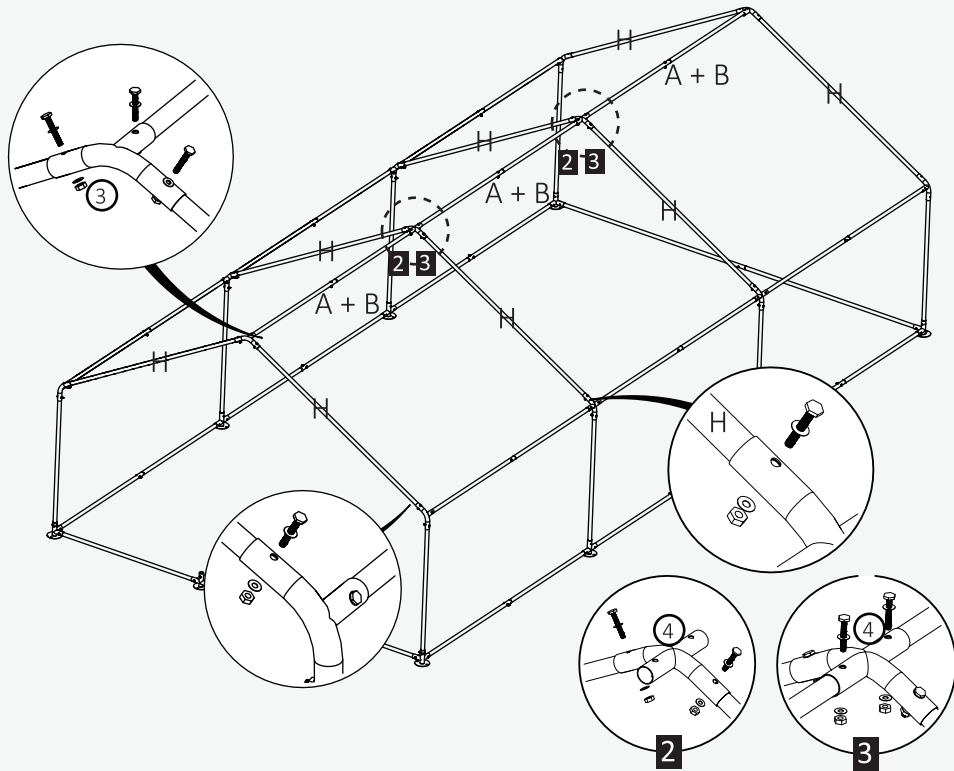

Manufactured by:

Hebei Yilong,
Shijiazhuang,
Hebei,
China

Imported by:

KCT Direct,
Glebe Farm,
Old London Road,
Copdock, Ipswich,
IP83JN

Please read this manual carefully before assembly

Parts:

A X15	1020mm
B X15	1020mm
C X2	1140mm
D X1	560mm
E X1	1512mm
F X1	1512mm
G X8	1010mm
H X8	1605mm
J X1	1590mm
K X1	1590mm
L X3	530mm
M X1	1700mm
N X1	1700mm
OX1	630mm

QX1

PX1
1x47.5m

1

2

3

4

5

6