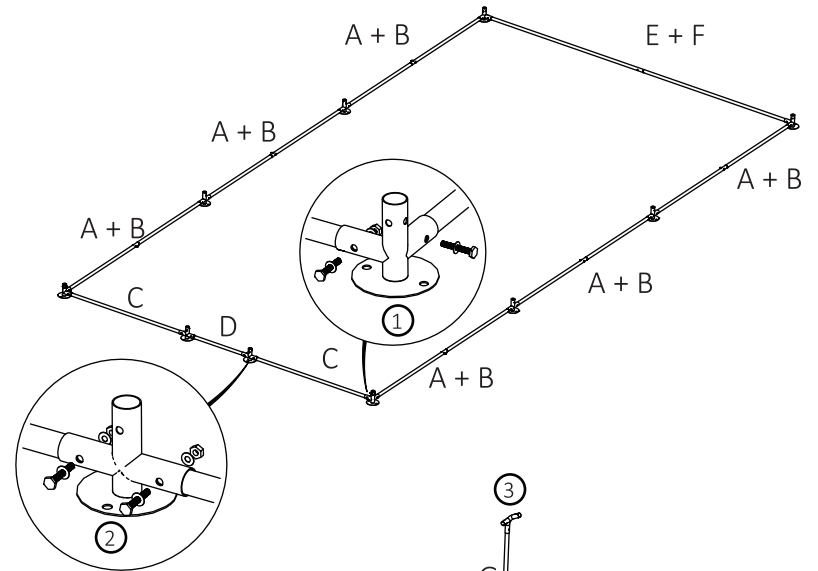

Parts:

A X15	1020mm
B X15	1020mm
C X2	1140mm
D X1	560mm
E X1	1512mm
F X1	1512mm
G X8	1010mm
H X8	1605mm
J X1	1590mm
K X1	1590mm
L X3	530mm
M X1	1700mm
N X1	1700mm
OX1	630mm

1

2