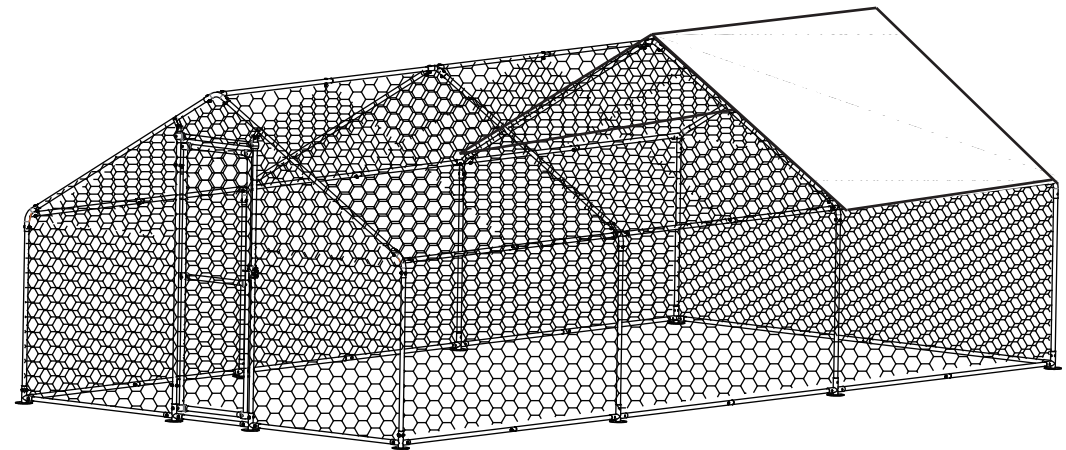

6x3 Walk in Chicken/Pet Run with Apex Roof

KCT

PPH294

80003

Manufactured by: **Imported by:**

Hebei Yilong, KCT Direct
Shijiazhuang, Glebe Farm,
Hebei, Old London Road,
China Copdock, Ipswich,
Suffolk, IP83JN,
United Kingdom

Manufactured by:

Hebei Yilong,
Shijiazhuang,
Hebei,
China

Imported by:

KCT Direct,
Glebe Farm,
Old London Road,
Copdock, Ipswich,
IP83JN

Please read this manual carefully before assembly

Parts:

A X15	1020mm
B X15	1020mm
C X2	1140mm
D X1	560mm
E X1	1512mm
F X1	1512mm
G X8	1010mm
H X8	1605mm
J X1	1590mm
K X1	1590mm
L X3	530mm
M X1	1700mm
N X1	1700mm
OX1	630mm

QX1

PX1
1x47.5m

1

2

3

4

5

6