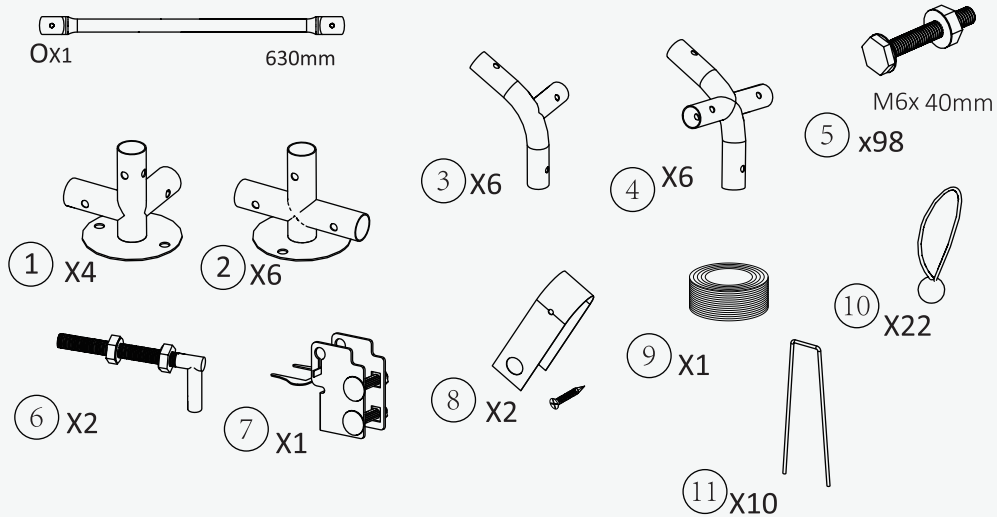

Parts:

A X15	1020mm
B X15	1020mm
C X2	1140mm
D X1	560mm
E X1	1512mm
F X1	1512mm
G X8	1010mm
H X8	1605mm
J X1	1590mm
K X1	1590mm
L X3	530mm
M X1	1700mm
N X1	1700mm
OX1	630mm

1

2