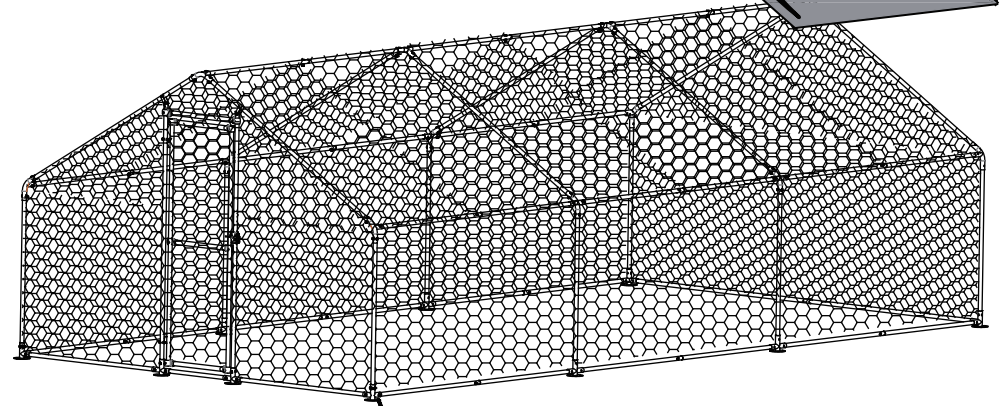

6x3 Walk in Chicken/Pet Run with Apex Roof

KCT

PPH294

80003

Manufactured by: **Imported by:**

Hebei Yilong, KCT Direct
Shijiazhuang, Glebe Farm,
Hebei, Old London Road,
China Copdock, Ipswich,
Suffolk, IP83JN,
United Kingdom

QX1

PX1
1x47.5m

1

2

3

4

5

6