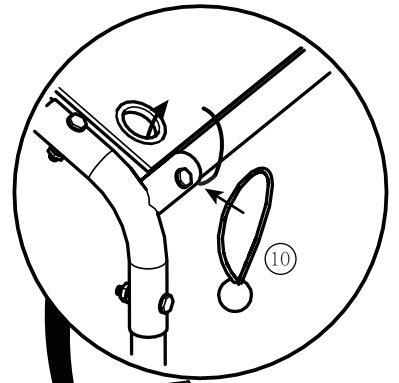

Manufactured by:

Hebei Yilong,
Shijiazhuang,
Hebei,
China

Imported by:

KCT Direct,
Glebe Farm,
Old London Road,
Copdock, Ipswich,
IP83JN

Please read this manual carefully before assembly

Parts:

A X15	1020mm
B X15	1020mm
C X2	1140mm
D X1	560mm
E X1	1512mm
F X1	1512mm
G X8	1010mm
H X8	1605mm
J X1	1590mm
K X1	1590mm
L X3	530mm
M X1	1700mm
N X1	1700mm
OX1	630mm

QX1

PX1
1x47.5m

1

2

3

4

5

6