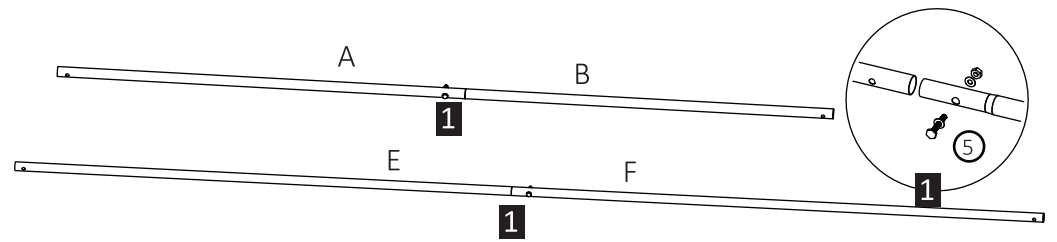

Parts:

A X15	1020mm
B X15	1020mm
C X2	1140mm
D X1	560mm
E X1	1512mm
F X1	1512mm
G X8	1010mm
H X8	1605mm
J X1	1590mm
K X1	1590mm
L X3	530mm
M X1	1700mm
N X1	1700mm
OX1	630mm

1

2