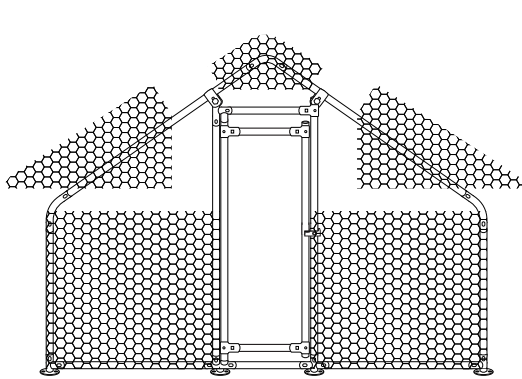

4x3 Walk in Chicken/Pet Run with Apex Roof

KCT

PPH293

Instruction manual
Specifications: 4m(L) x 3m(W) x 2m(H)

Imported by:
KCT Leisure
Glebe Farm, Old London Road,
Copdock,
Ipswich, Suffolk,
IP83JN,
United Kingdom

Step 4

Step 5

Step 6

Step 7

Step 8

Step 10

Step 9

(Front)