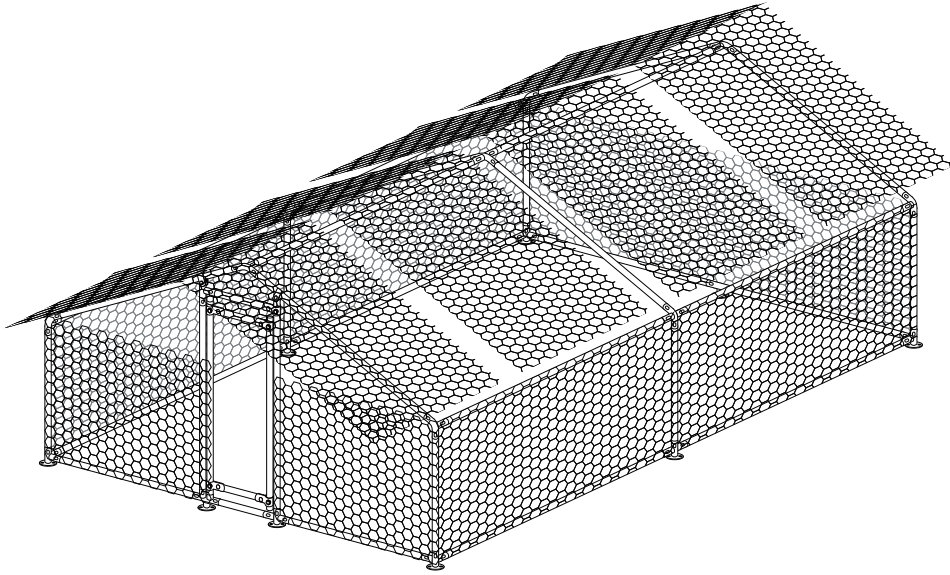

4x3 Walk in Chicken/Pet Run with Apex Roof

KCT

PPH293

Instruction manual
Specifications: 4m(L) x 3m(W) x 2m(H)

Imported by:
KCT Leisure
Glebe Farm, Old London Road,
Copdock,
Ipswich, Suffolk,
IP83JN,
United Kingdom

Step 4

Step 5

Step 6

Step 7

Step 8

Step 10

Step 9

(Front)