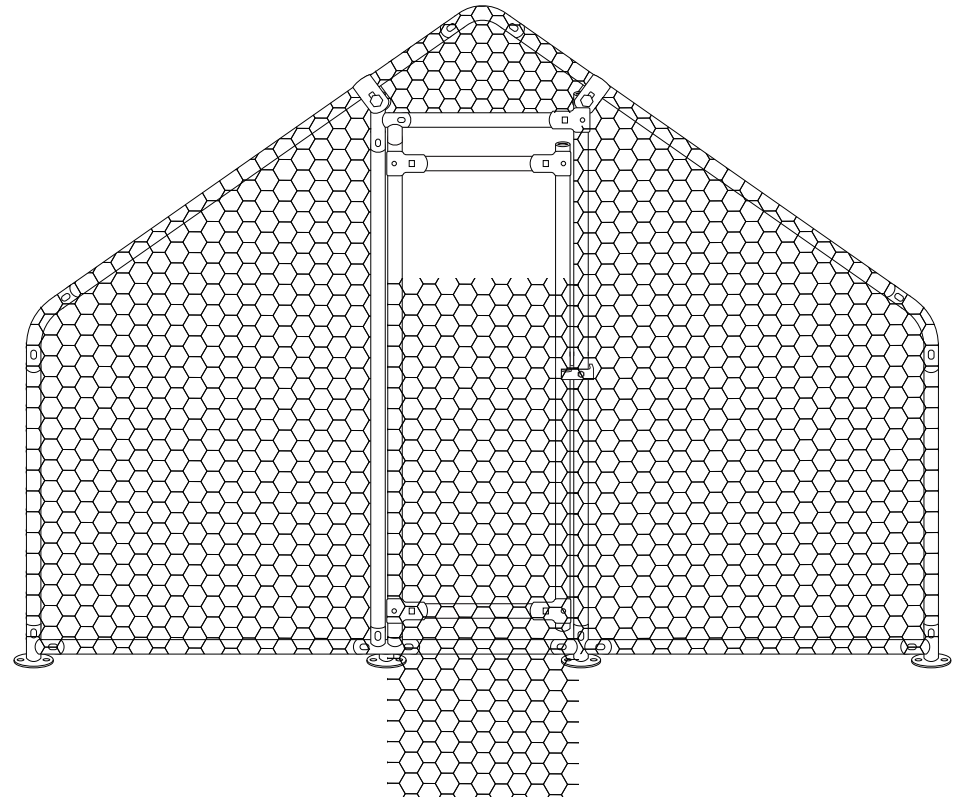

4x3 Walk in Chicken/Pet Run with Apex Roof

KCT

PPH293

Instruction manual
Specifications: 4m(L) x 3m(W) x 2m(H)

Imported by:
KCT Leisure
Glebe Farm, Old London Road,
Copdock,
Ipswich, Suffolk,
IP83JN,
United Kingdom

B x3pcs

C x4pcs

D x3pcs

E x1pcs

F 36mx1

H x10pcs

I x2pcs

J x1pcs Roof

Step 4

Step 5

Step 6

Step 7

Step 8

Step 10

Step 9

(Front)