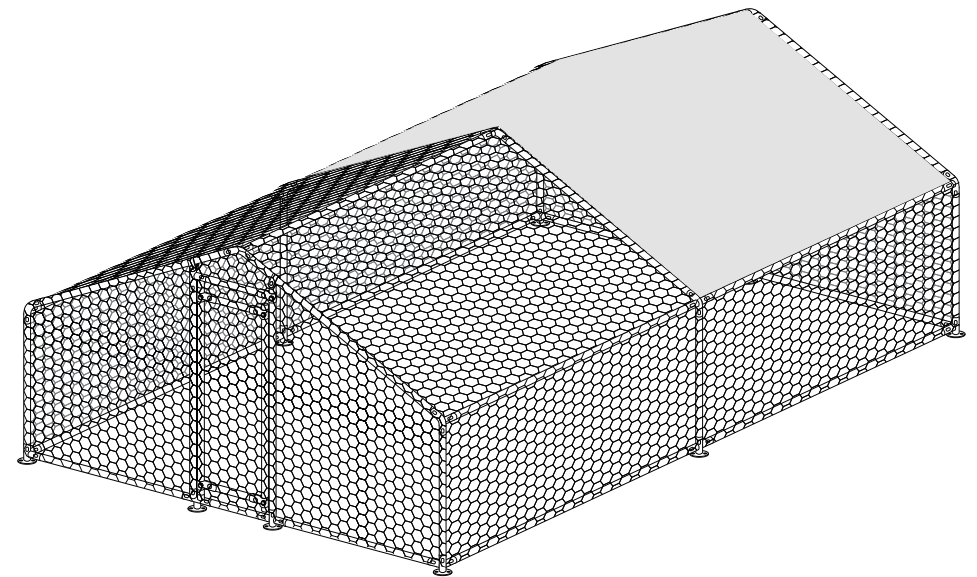

4x3 Walk in Chicken/Pet Run with Apex Roof

KCT

PPH293

Instruction manual
Specifications: 4m(L) x 3m(W) x 2m(H)

Imported by:
KCT Leisure
Glebe Farm, Old London Road,
Copdock,
Ipswich, Suffolk,
IP83JN,
United Kingdom

B x3pcs

C x4pcs

D x3pcs

E x1pcs

F 36mx1

H x10pcs

I x2pcs

J x1pcs Roof