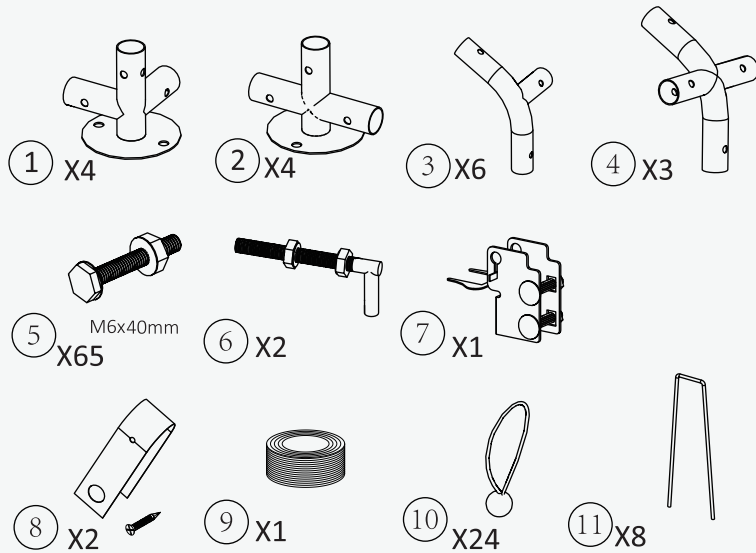

Parts:

A x10	1440mm
C x2	1140mm
D x1	560mm
E x1	1512mm
F x1	1512mm
G x6	1010mm
H x6	1605mm
J x1	1590mm
K x1	1590mm
L x3	530mm
M x1	1700mm
N x1	1700mm
Ox1	630mm

1

2