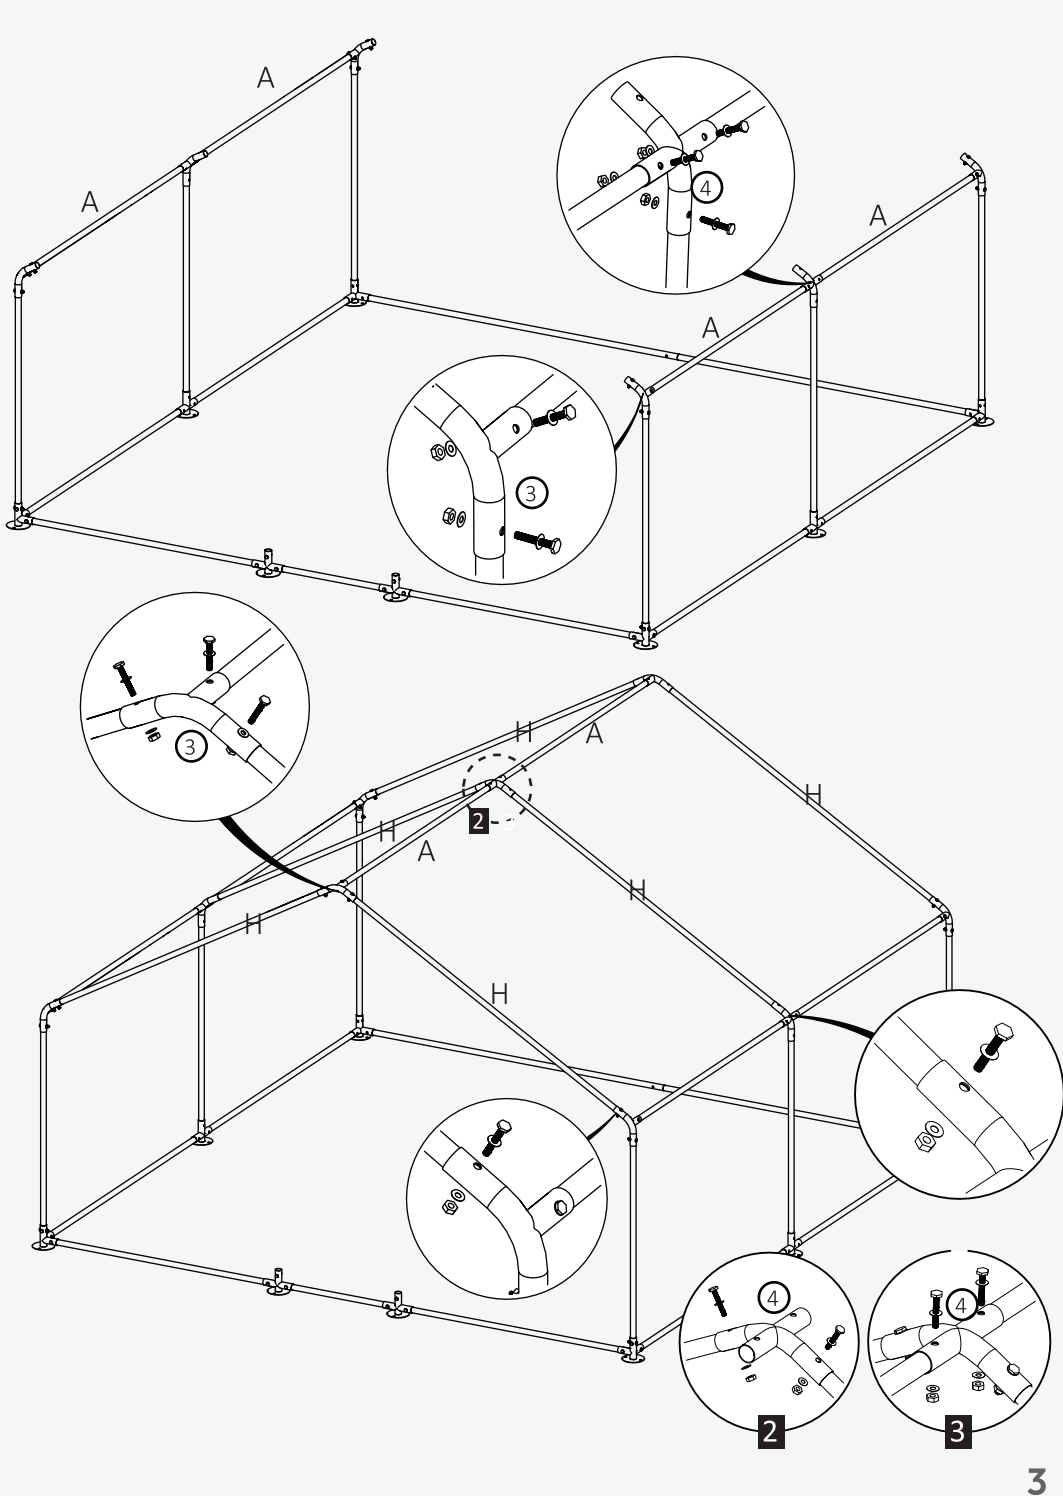

Manufactured by:

Hebei Yilong,
Shijiazhuang,
Hebei,
China

Imported by:

KCT Direct,
Glebe Farm,
Old London Road,
Copdock, Ipswich,
IP83JN

Please read this manual carefully before assembly

Parts:

A x10	1440mm
C x2	1140mm
D x1	560mm
E x1	1512mm
F x1	1512mm
G x6	1010mm
H x6	1605mm
J x1	1590mm
K x1	1590mm
L x3	530mm
M x1	1700mm
N x1	1700mm
Ox1	630mm

QX1

P1 X1
1X13m

P2 x1
1.5x12m

1

2

3

4

5