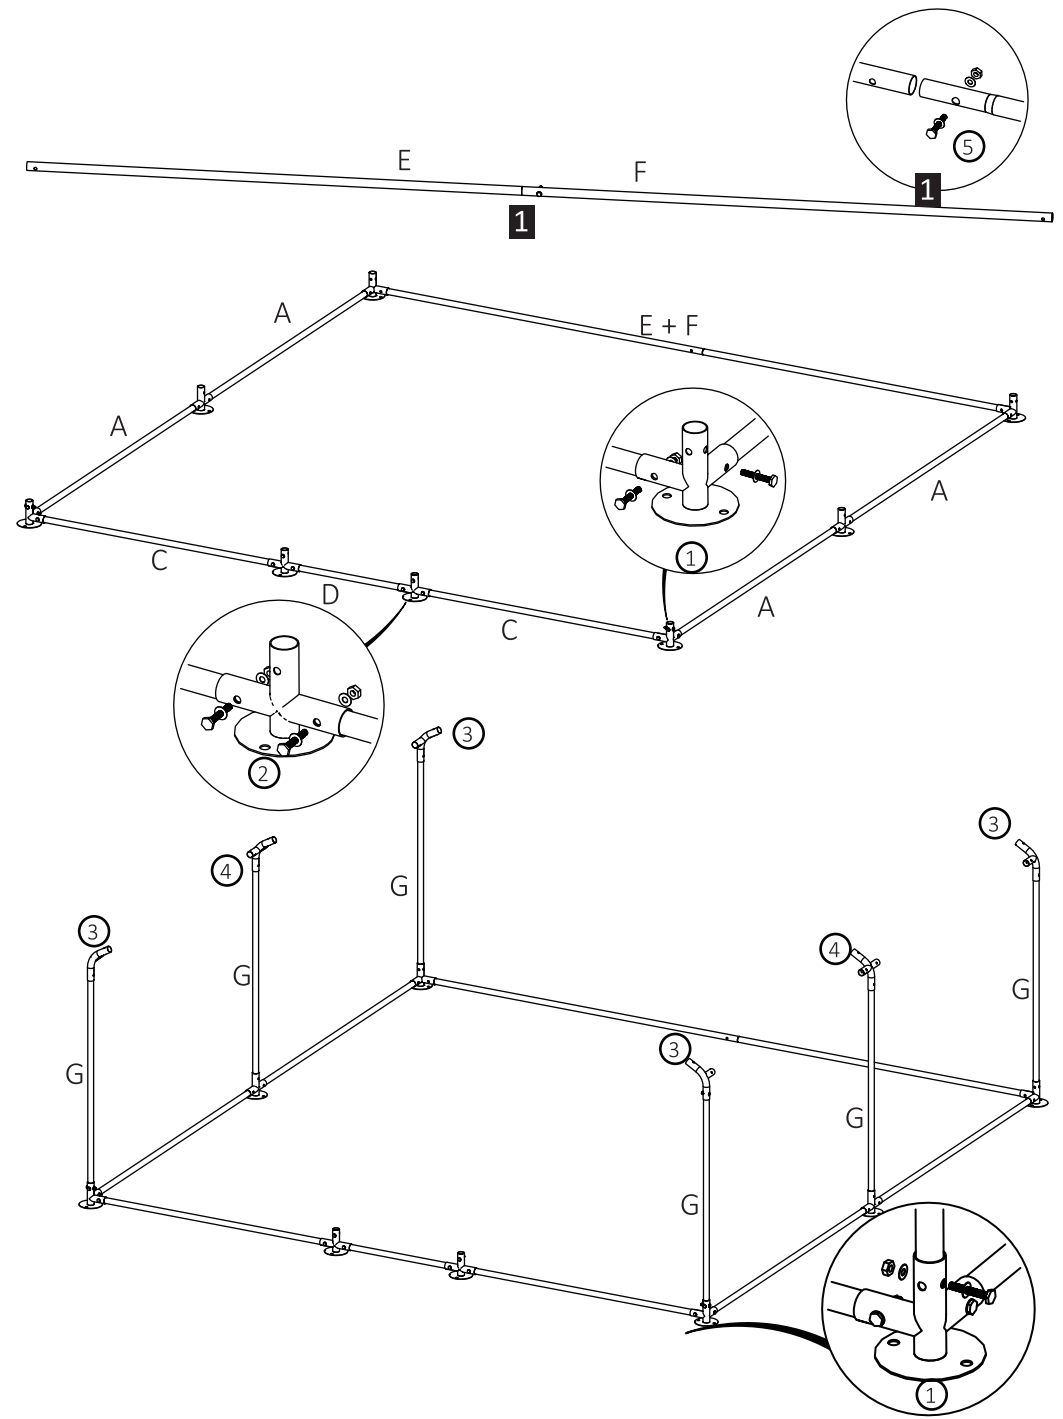

Manufactured by:

Hebei Yilong,
Shijiazhuang,
Hebei,
China

Imported by:

KCT Direct,
Glebe Farm,
Old London Road,
Copdock, Ipswich,
IP83JN

Please read this manual carefully before assembly

Parts:

A x10	1440mm
C x2	1140mm
D x1	560mm
E x1	1512mm
F x1	1512mm
G x6	1010mm
H x6	1605mm
J x1	1590mm
K x1	1590mm
L x3	530mm
M x1	1700mm
N x1	1700mm
Ox1	630mm

QX1

P1 X1
1X13m

P2 x1
1.5x12m

1

2

3

4

5