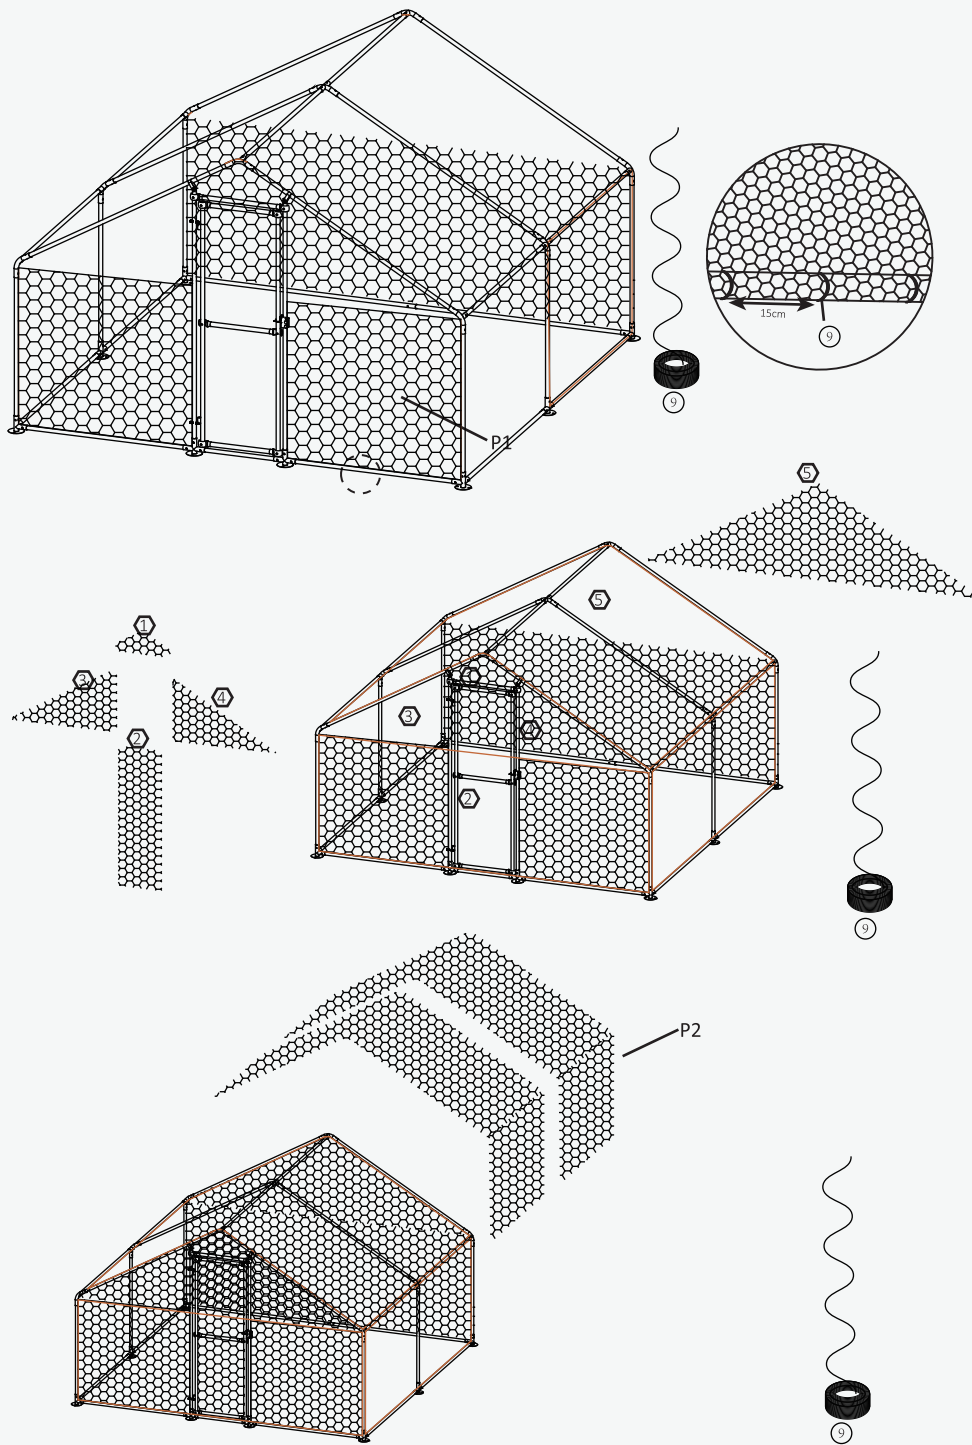

3x3 Walk in Chicken/Pet Run with Apex Roof

KCT

PPH292

80002

Manufactured by: Imported by:

Hebei Yilong, KCT Direct
Shijiazhuang, Glebe Farm,
Hebei, Old London Road,
China Copdock, Ipswich,
Suffolk, IP83JN,
United Kingdom

QX1

P1 X1
1X13m

P2 x1
1.5x12m

1

2

3

4

5