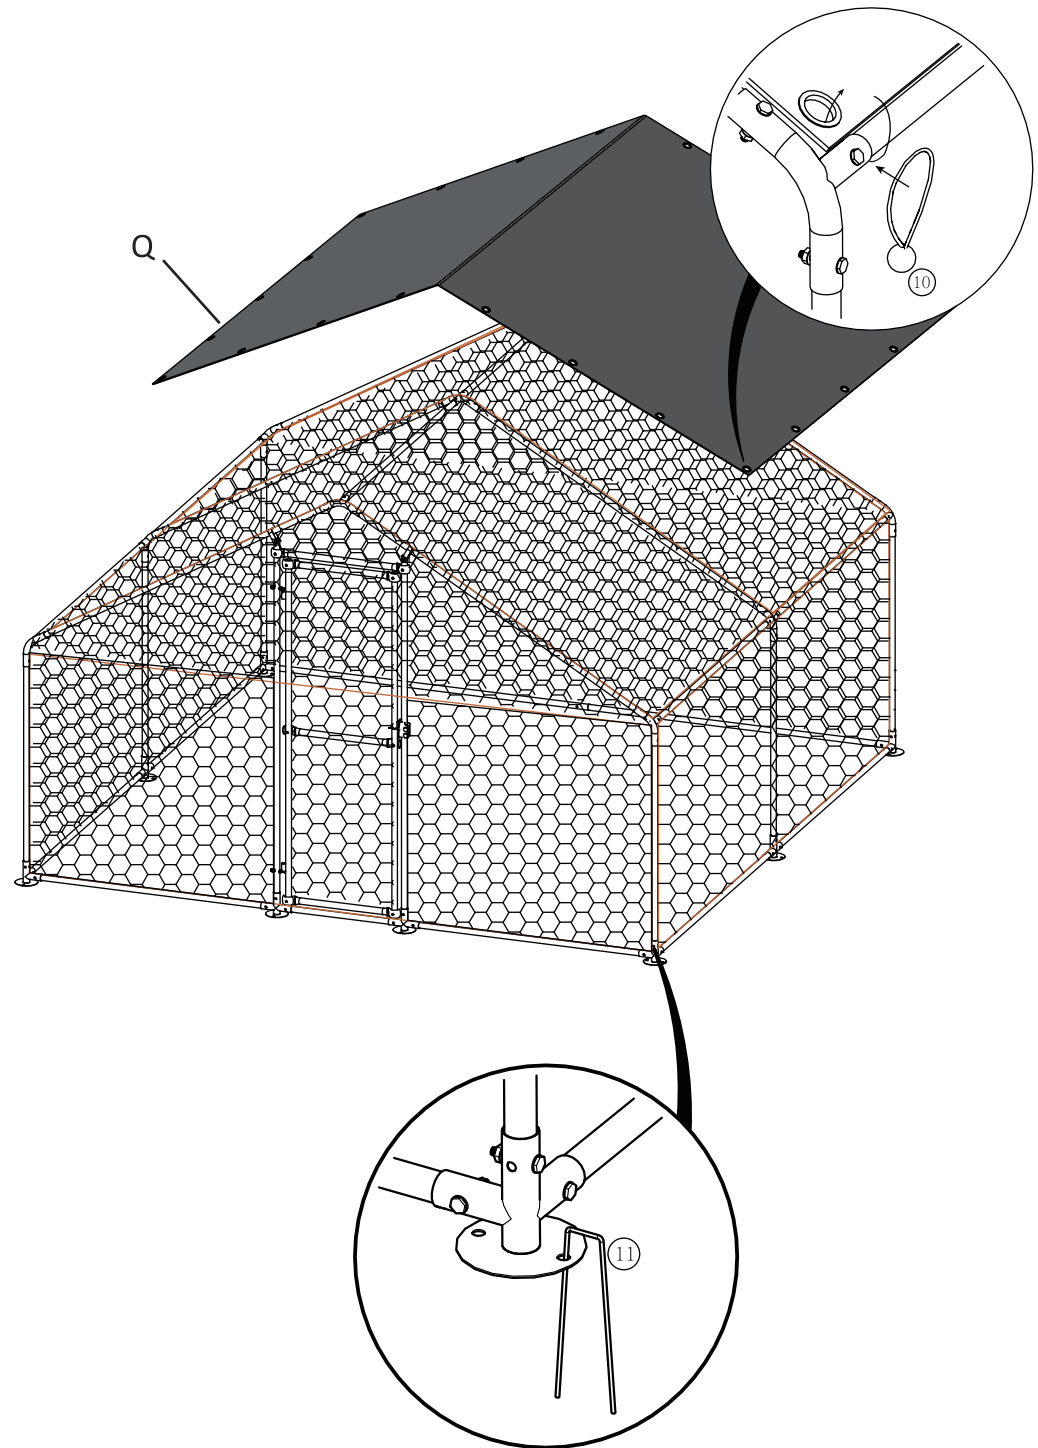

3x3 Walk in Chicken/Pet Run with Apex Roof

KCT

PPH292

80002

Manufactured by: Imported by:

Hebei Yilong, KCT Direct
Shijiazhuang, Glebe Farm,
Hebei, Old London Road,
China Copdock, Ipswich,
Suffolk, IP83JN,
United Kingdom

QX1

P1 X1
1X13m

P2 x1
1.5x12m

1

2

3

4

5