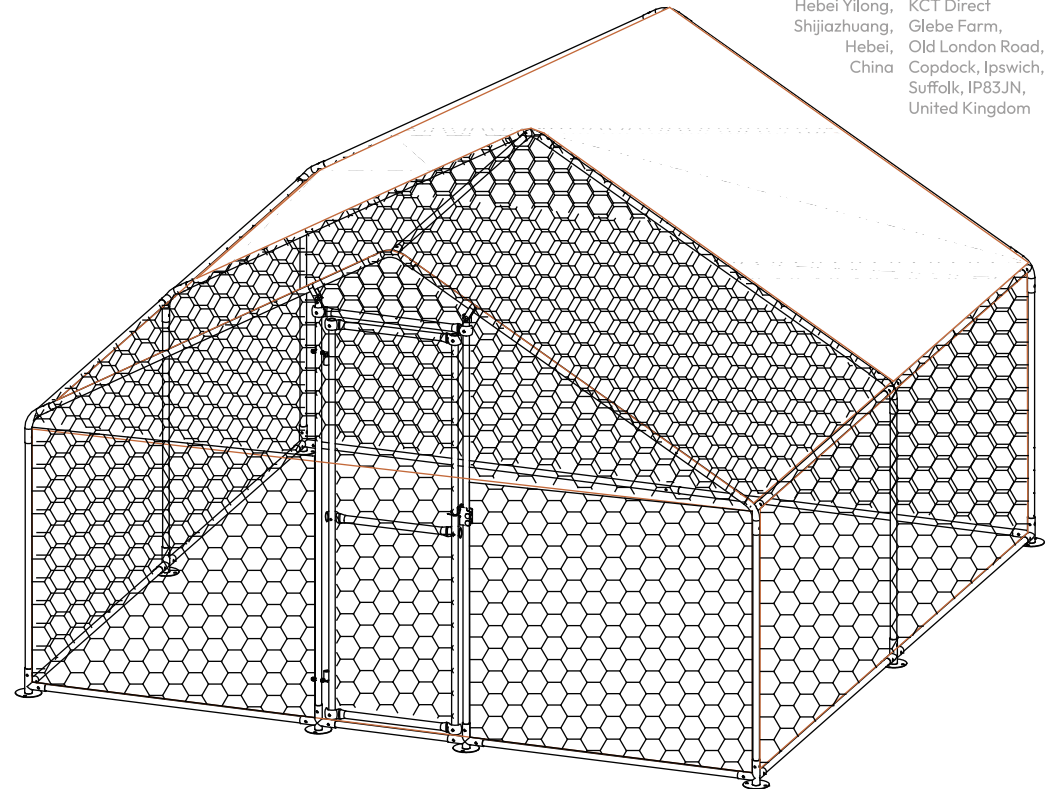

3x3 Walk in Chicken/Pet Run with Apex Roof

KCT

PPH292

80002

Manufactured by: Imported by:

Hebei Yilong, KCT Direct
Shijiazhuang, Glebe Farm,
Hebei, Old London Road,
China Copdock, Ipswich,
Suffolk, IP83JN,
United Kingdom

Manufactured by:

Hebei Yilong,
Shijiazhuang,
Hebei,
China

Imported by:

KCT Direct,
Glebe Farm,
Old London Road,
Copdock, Ipswich,
IP83JN

Please read this manual carefully before assembly

Parts:

A x10	1440mm
C x2	1140mm
D x1	560mm
E x1	1512mm
F x1	1512mm
G x6	1010mm
H x6	1605mm
J x1	1590mm
K x1	1590mm
L x3	530mm
M x1	1700mm
N x1	1700mm
Ox1	630mm

QX1

P1 X1
1X13m

P2 x1
1.5x12m

1

2

3

4

5