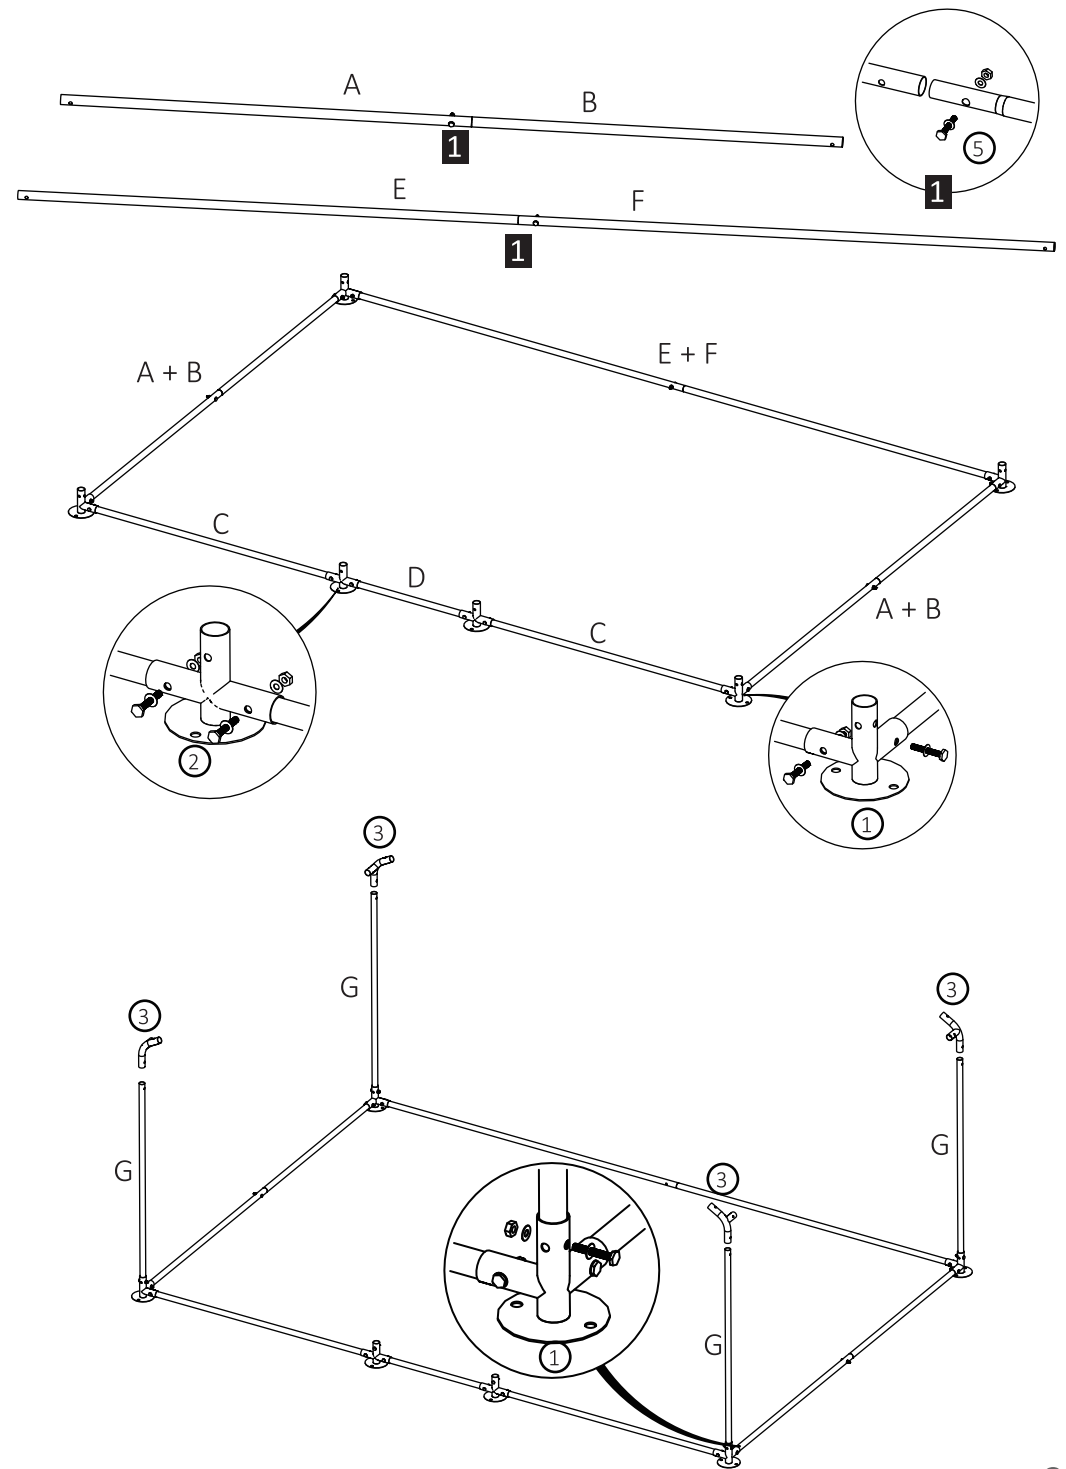

2x3 Walk in Chicken/Pet Run with Apex Roof

KCT

PPH291

80001

Manufactured by: Imported by:

Hebei Yilong, Shijiazhuang, Hebei, China
KCT Direct, Glebe Farm, Old London Road, Copdock, Ipswich, Suffolk, IP83JN, United Kingdom

Manufactured by:

Hebei Yilong,
Shijiazhuang,
Hebei,
China

Imported by:

KCT Direct,
Glebe Farm,
Old London Road,
Copdock, Ipswich,
IP83JN

Please read this manual carefully before assembly

Parts:

A X5	1020mm
B X5	1020mm
C X2	1140mm
D X1	560mm
E X1	1512mm
F X1	1512mm
G X4	1010mm
H X4	1605mm
J X1	1590mm
K X1	1590mm
L X3	530mm
M X1	1700mm
N X1	1700mm
O X1	630mm

QX1

PX1
1x24m

1

2

3

4

5

6