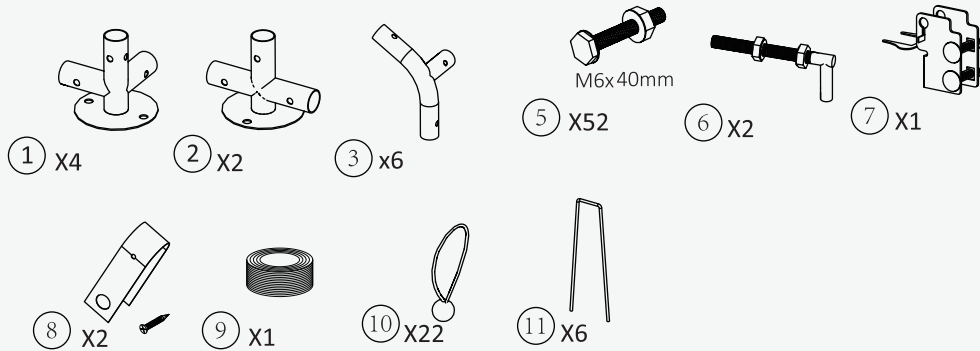

Parts:

A X5	1020mm
B X5	1020mm
C X2	1140mm
D X1	560mm
E X1	1512mm
F X1	1512mm
G X4	1010mm
H X4	1605mm
J X1	1590mm
K X1	1590mm
L X3	530mm
M X1	1700mm
N X1	1700mm
O X1	630mm

1

2