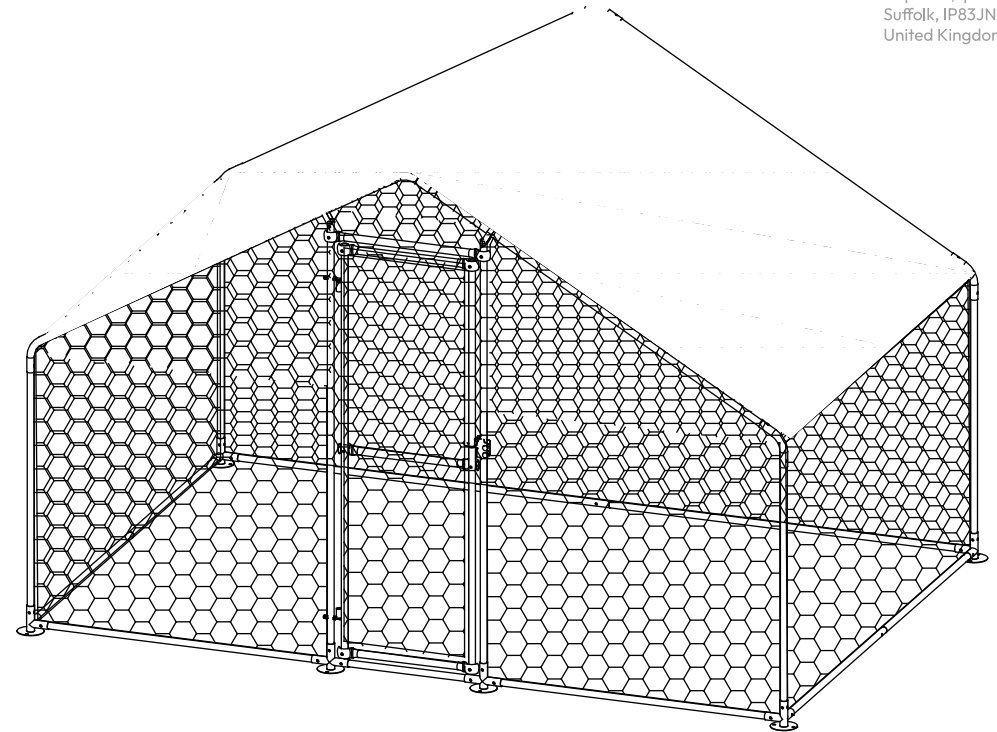

2x3 Walk in Chicken/Pet Run with Apex Roof

KCT

PPH291

80001

Manufactured by: Imported by:

Hebei Yilong, Shijiazhuang, Hebei, China
KCT Direct, Glebe Farm, Old London Road, Copdock, Ipswich, Suffolk, IP83JN, United Kingdom

Manufactured by:

Hebei Yilong,
Shijiazhuang,
Hebei,
China

Imported by:

KCT Direct,
Glebe Farm,
Old London Road,
Copdock, Ipswich,
IP83JN

Please read this manual carefully before assembly

Parts:

A X5	1020mm
B X5	1020mm
C X2	1140mm
D X1	560mm
E X1	1512mm
F X1	1512mm
G X4	1010mm
H X4	1605mm
J X1	1590mm
K X1	1590mm
L X3	530mm
M X1	1700mm
N X1	1700mm
O X1	630mm