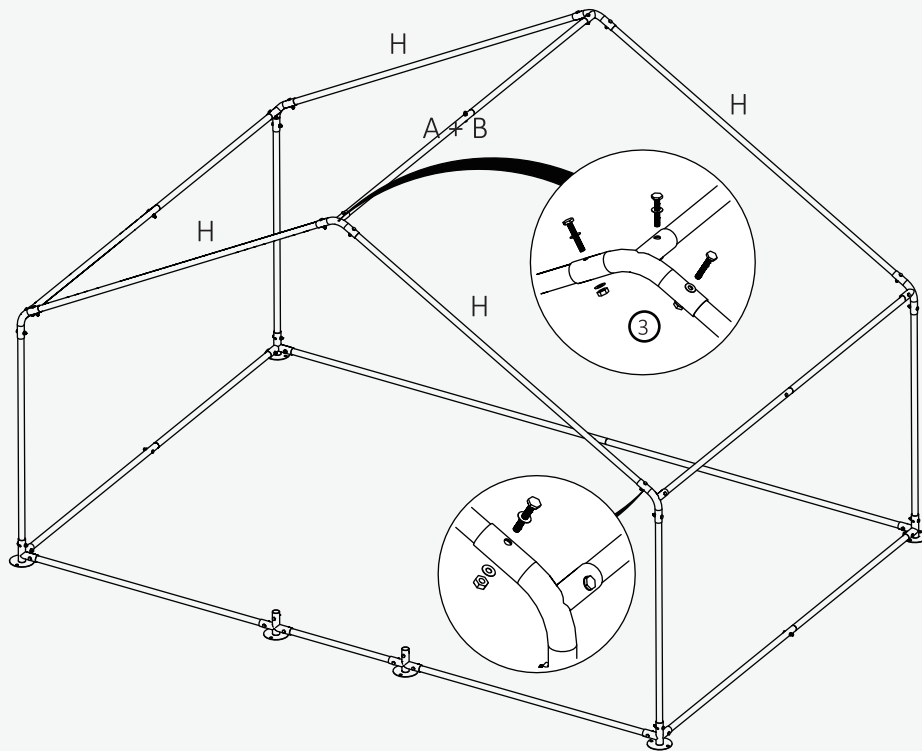

Manufactured by:

Hebei Yilong,
Shijiazhuang,
Hebei,
China

Imported by:

KCT Direct,
Glebe Farm,
Old London Road,
Copdock, Ipswich,
IP83JN

Please read this manual carefully before assembly

Parts:

A X5	1020mm
B X5	1020mm
C X2	1140mm
D X1	560mm
E X1	1512mm
F X1	1512mm
G X4	1010mm
H X4	1605mm
J X1	1590mm
K X1	1590mm
L X3	530mm
M X1	1700mm
N X1	1700mm
O X1	630mm

QX1

PX1
1x24m

1

2

3

4

5

6