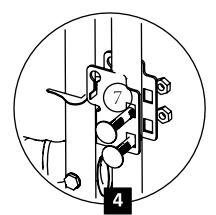

Manufactured by:

Hebei Yilong,
Shijiazhuang,
Hebei,
China

Imported by:

KCT Direct,
Glebe Farm,
Old London Road,
Copdock, Ipswich,
IP83JN

Please read this manual carefully before assembly

Parts:

A X5	1020mm
B X5	1020mm
C X2	1140mm
D X1	560mm
E X1	1512mm
F X1	1512mm
G X4	1010mm
H X4	1605mm
J X1	1590mm
K X1	1590mm
L X3	530mm
M X1	1700mm
N X1	1700mm
O X1	630mm

QX1

PX1
1x24m

1

2

3

4

5

6