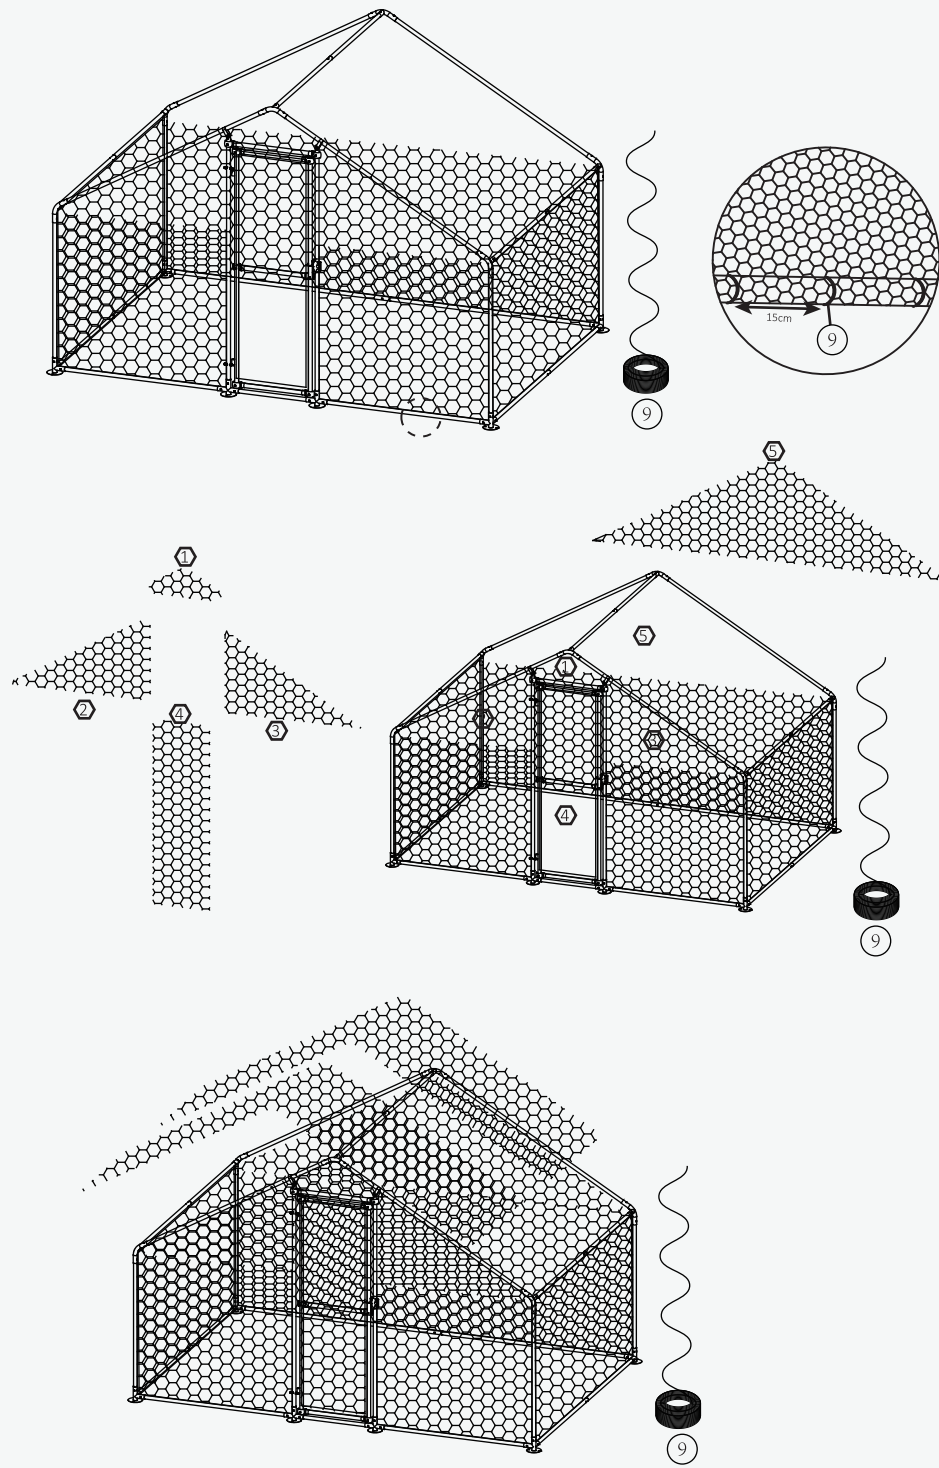

2x3 Walk in Chicken/Pet Run with Apex Roof

KCT

PPH291

80001

Manufactured by: Imported by:

Hebei Yilong, Shijiazhuang, Hebei, China
KCT Direct, Glebe Farm, Old London Road, Copdock, Ipswich, Suffolk, IP83JN, United Kingdom

QX1

PX1
1x24m

1

2

3

4

5

6