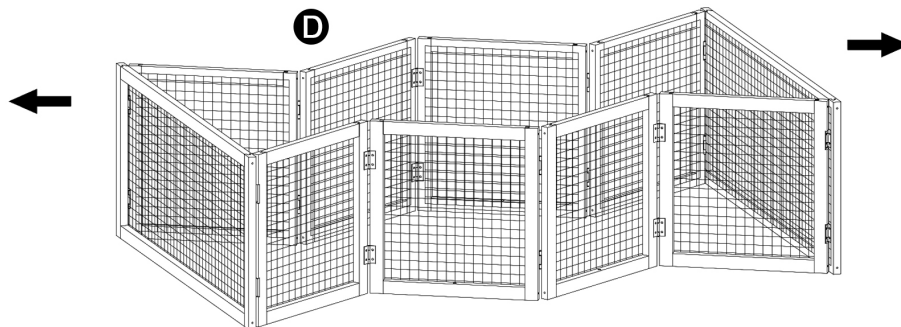

# 6ft Wooden Pet Run

PPH281

[www.kctdirect.co.uk](http://www.kctdirect.co.uk)

V2.0

# KCT

Imported by:

KCT Leisure  
Glebe Farm,  
Old London Road,  
Copdock, Ipswich,  
Suffolk, IP83JN,  
United Kingdom

Step 1

Step 2

Step 3

Contact us: [help@kctdirect.co.uk](mailto:help@kctdirect.co.uk)