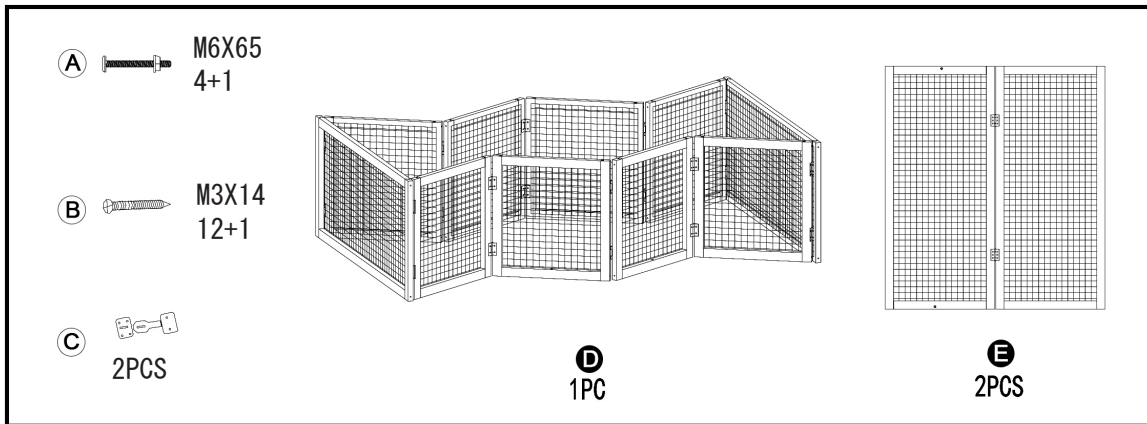

# 6ft Wooden Pet Run

PPH281

[www.kctdirect.co.uk](http://www.kctdirect.co.uk)

V2.0

# KCT

Imported by:

KCT Leisure  
Glebe Farm,  
Old London Road,  
Copdock, Ipswich,  
Suffolk, IP83JN,  
United Kingdom

Step 1

Step 2

Step 3

Contact us: [help@kctdirect.co.uk](mailto:help@kctdirect.co.uk)