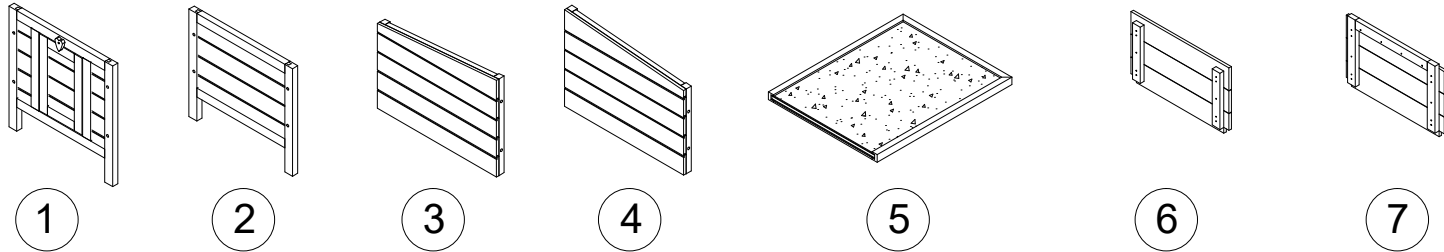

Asti Run Box

KCT

Imported by:
KCT Direct
Glebe Farm, Old
London Road
Copdock
Ipswich, Suffolk
IP8 3JN
United Kingdom

Assembly Instructions

PPH101

-  A M6*50 8PCS+1
-  B M3.5*16 10PCS+1
-  C  1PC

- A M6*50 8PCS

STEP 1

STEP 2

- B M3.5*16 6PCS

STEP 3

- B M3.5*16 4PCS

- C  1PC

STEP 4