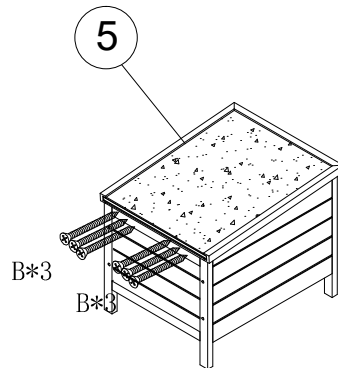

Asti Run Box

KCT

Imported by:
KCT Direct
Glebe Farm, Old
London Road
Copdock
Ipswich, Suffolk
IP8 3JN
United Kingdom

Assembly Instructions

PPH101

-  A M6*50 8PCS+1
-  B M3.5*16 10PCS+1
-  C  1PC

- A M6*50 8PCS

STEP 1

STEP 2

- B M3.5*16 6PCS

STEP 3

- B M3.5*16 4PCS

- C  1PC

STEP 4