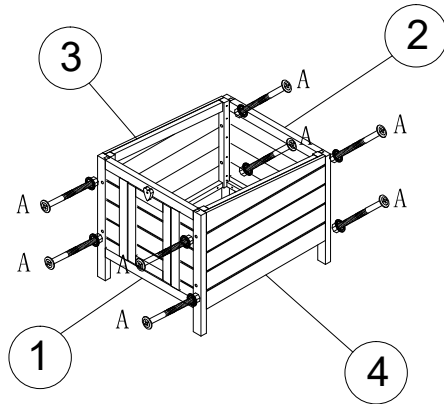

Asti Run Box

KCT

Imported by:
KCT Direct
Glebe Farm, Old
London Road
Copdock
Ipswich, Suffolk
IP8 3JN
United Kingdom

Assembly Instructions

PPH101

-  A M6*50 8PCS+1
-  B M3.5*16 10PCS+1
-  C  1PC

- A M6*50 8PCS

STEP 1

STEP 2

- B M3.5*16 6PCS

STEP 3

- B M3.5*16 4PCS

- C  1PC

STEP 4