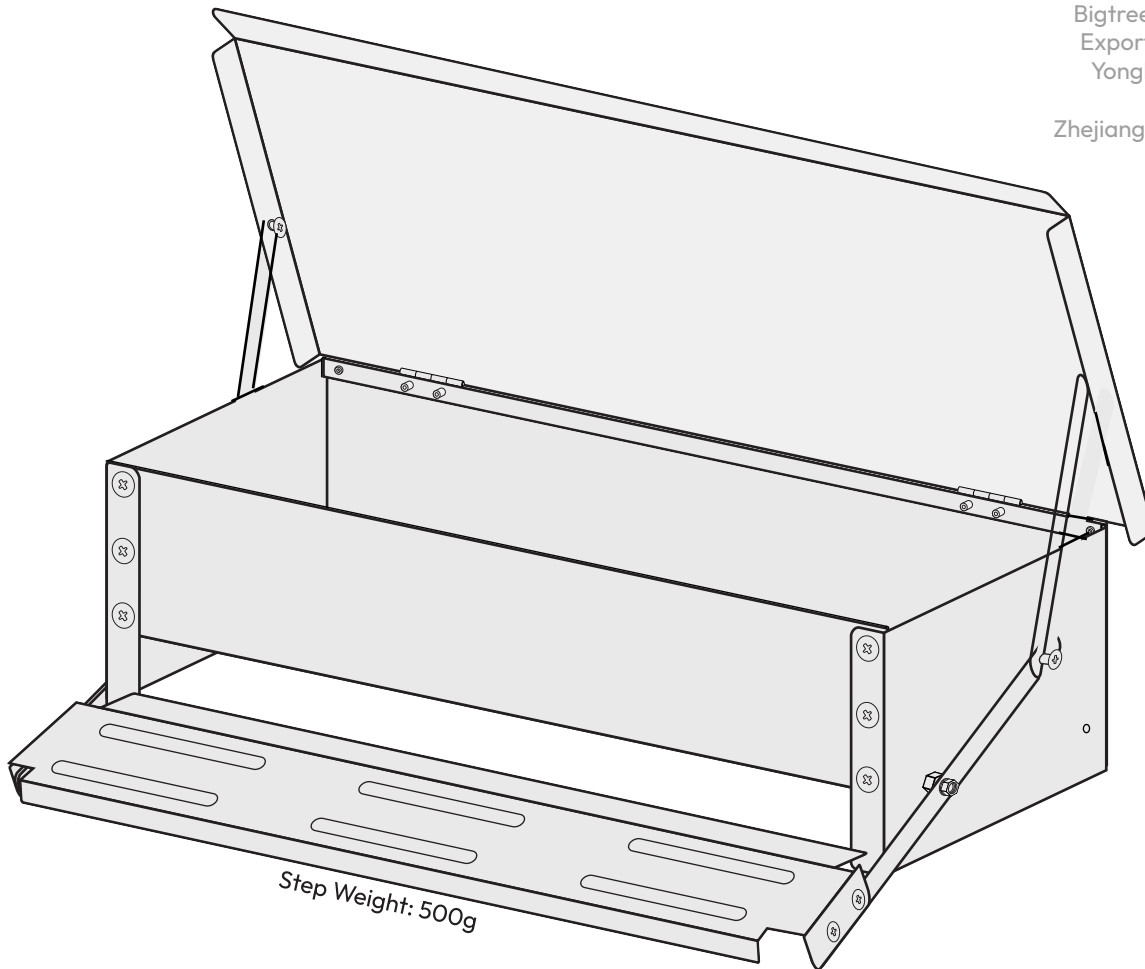

Max Capacity:  
10KG (14.6L)

## Parts:

Ax1

Bx2

Ex2

Dx2

Fx1

M1x20

M2x2