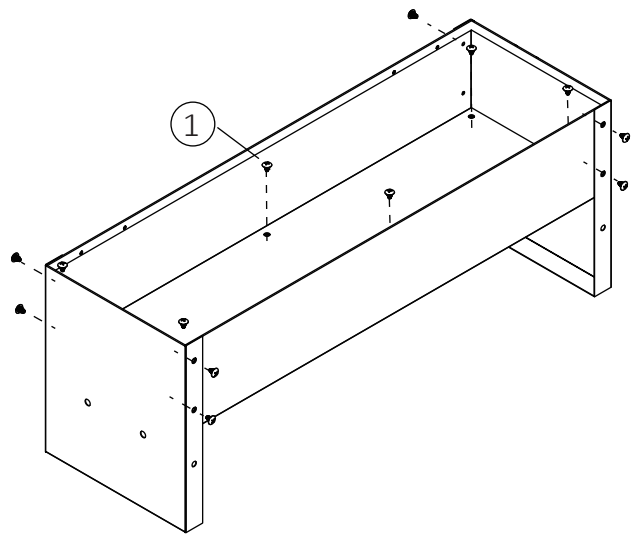

Automatic Chicken Feeder - 5kg

KCT

PPF401

Imported by:

KCT Direct,
Glebe Farm,
Old London Road,
Copdock, Ipswich,
Suffolk, IP83JN,
United Kingdom

Max Capacity:
5KG (7.3L)

Parts:

Step 1

Step 2

①  x14

Step 3

①  x4

Step 4

③  x4

Step 5

①  x4 ③  x2

Step 6

①  x4 ②  x4