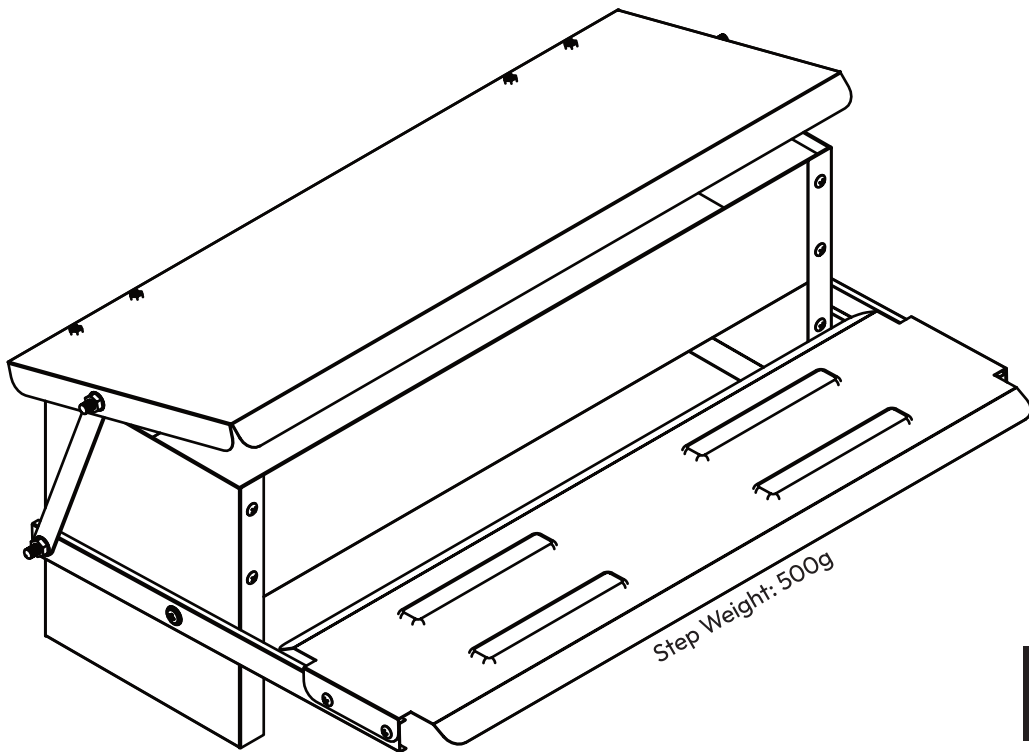

Automatic Chicken Feeder - 5kg

KCT

PPF401

Imported by:

KCT Direct,
Glebe Farm,
Old London Road,
Copdock, Ipswich,
Suffolk, IP83JN,
United Kingdom

Max Capacity:
5KG (7.3L)

Parts:

Step 1

Step 2

①  x14

Step 3

①  x4

Step 4

③  x4

Step 5

①  x4 ③  x2