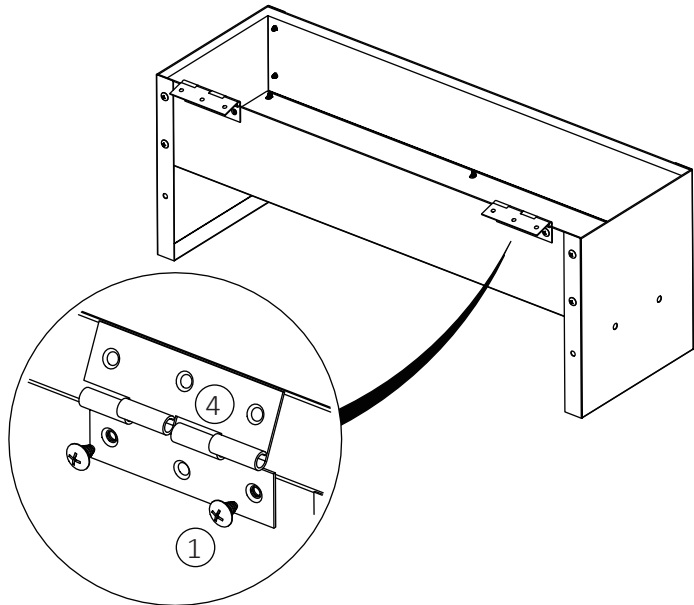

Automatic Chicken Feeder - 5kg

KCT

PPF401

Imported by:

KCT Direct,
Glebe Farm,
Old London Road,
Copdock, Ipswich,
Suffolk, IP83JN,
United Kingdom

Max Capacity:
5KG (7.3L)

Parts:

Step 1

Step 2

①  x14

Step 3

①  x4

Step 4

③  x4

Step 5

①  x4 ③  x2