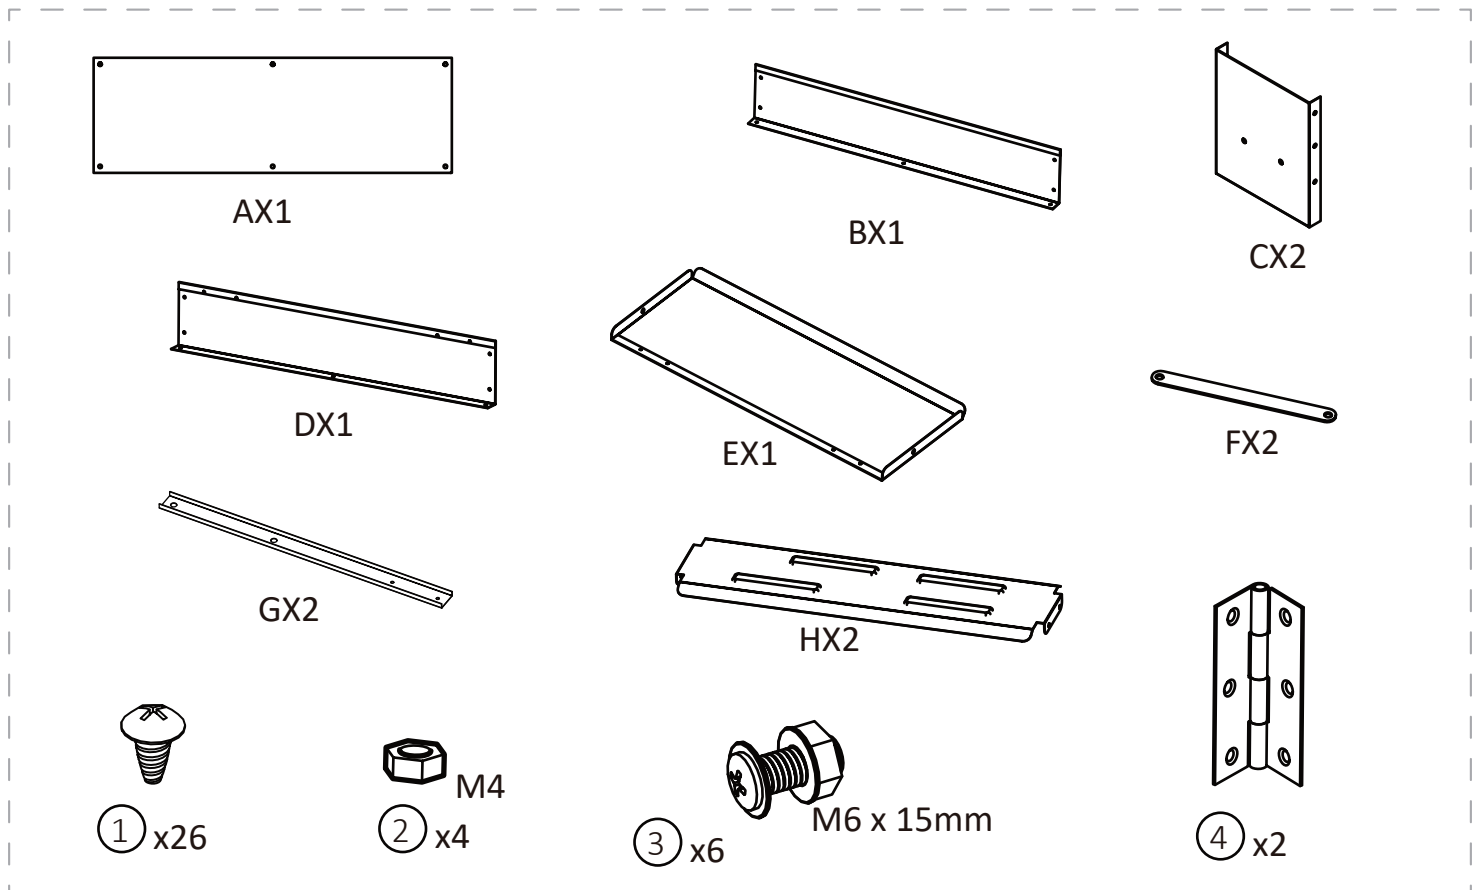

Automatic Chicken Feeder - 5kg

KCT

PPF401

Imported by:

KCT Direct,
Glebe Farm,
Old London Road,
Copdock, Ipswich,
Suffolk, IP83JN,
United Kingdom

Max Capacity:
5KG (7.3L)

Parts:

Step 1

Step 2

①  x14

Step 3

①  x4

Step 4

③  x4

Step 5

①  x4 ③  x2

Step 6

①  x4 ②  x4