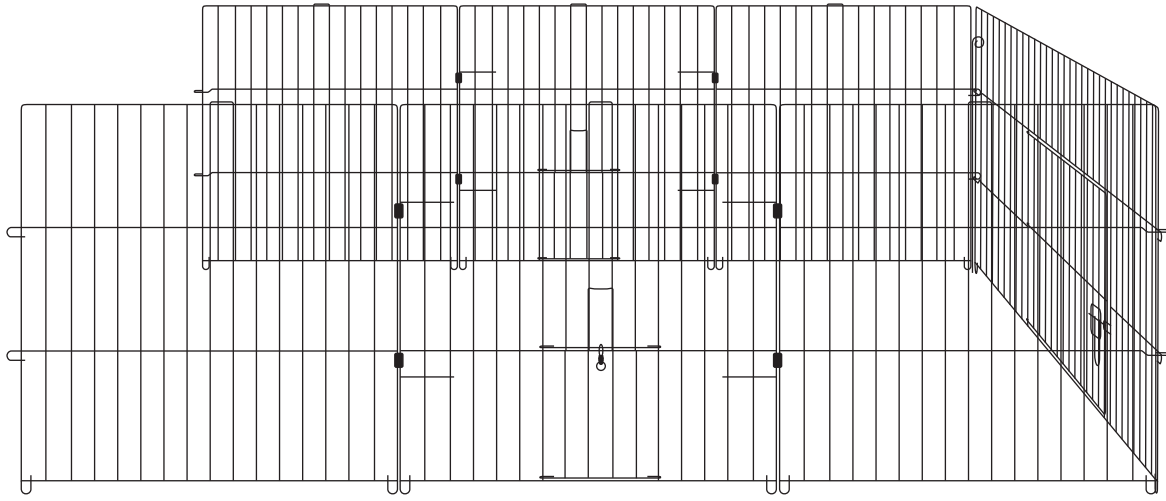

Enclosed Roof Pet Run

KCT

PPC161/162

Medium/Large

Imported by:

KCT Leisure
 Glebe Farm,
 Old London Road,
 Copdock, Ipswich,
 Suffolk, IP83JN,
 United Kingdom

Parts List

	Items	Quantity
A		4
B		1
C		1
D		1

<p>E</p>		<p>1</p>
<p>F</p>		<p>1</p>

Assembly Instructions

3

4

5

6

7

8

Apex Roof Pet Run

Medium

PPC163

KCT

PARTS LIST

A X 4PCS

B X 2PCS

C X 2PCS

D X 4PCS

E X 48PCS

F X 1PCS

Imported by:

KCT Leisure
Glebe Farm,
Old London Road,
Copdock, Ipswich,
Suffolk, IP83JN,
United Kingdom

INSTALLATION STEPS

A X 4PCS

B X 2PCS