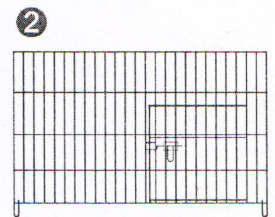

Apex Roof Pet Run

Medium

PPC163

KCT

PARTS LIST

Imported by:

KCT Leisure
Glebe Farm,
Old London Road,
Copdock, Ipswich,
Suffolk, IP83JN,
United Kingdom

INSTALLATION STEPS

C X 2PCS

Notice - Two person assembly is recommended.