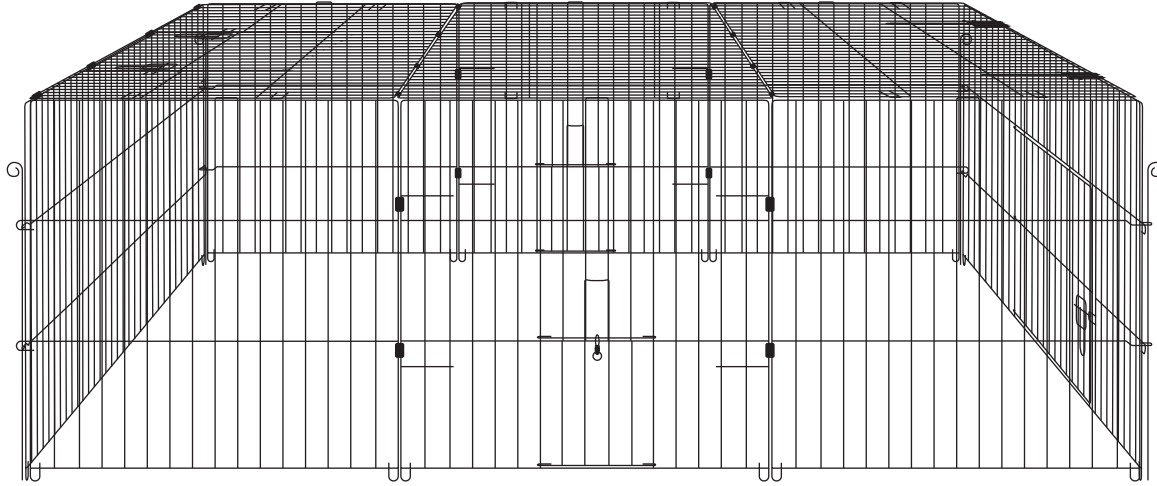

Enclosed Roof Pet Run

KCT

PPC161/162

Medium/Large

Imported by:

KCT Leisure
 Glebe Farm,
 Old London Road,
 Copdock, Ipswich,
 Suffolk, IP83JN,
 United Kingdom

Parts List

	Items	Quantity
A		4
B		1
C		1
D		1

Apex Roof Pet Run

Medium

PPC163

KCT

PARTS LIST

A X 4PCS

B X 2PCS

C X 2PCS