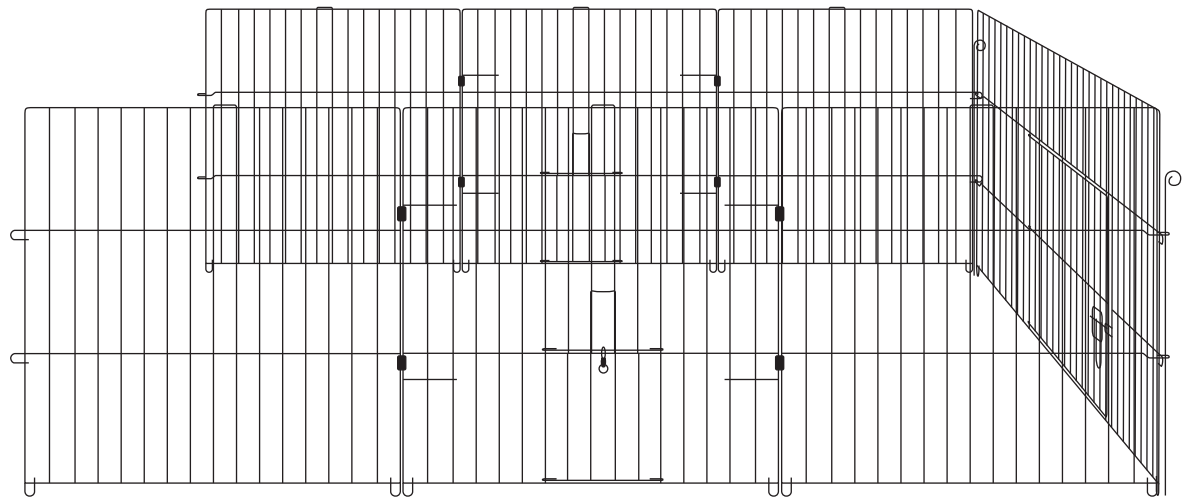

Enclosed Roof Pet Run

KCT

PPC161/162

Medium/Large

Imported by:

KCT Leisure
 Glebe Farm,
 Old London Road,
 Copdock, Ipswich,
 Suffolk, IP83JN,
 United Kingdom

Parts List

	Items	Quantity
A		4
B		1
C		1
D		1

<p>E</p>		<p>1</p>
<p>F</p>		<p>1</p>

Assembly Instructions

3

4

5

6

7

8

Apex Roof Pet Run

Medium

PPC163

KCT

PARTS LIST

A X 4PCS

B X 2PCS

C X 2PCS

D X 4PCS

E X 48PCS

F X 1PCS

Imported by:

KCT Leisure
Glebe Farm,
Old London Road,
Copdock, Ipswich,
Suffolk, IP83JN,
United Kingdom

INSTALLATION STEPS

A X 4PCS

B X 2PCS