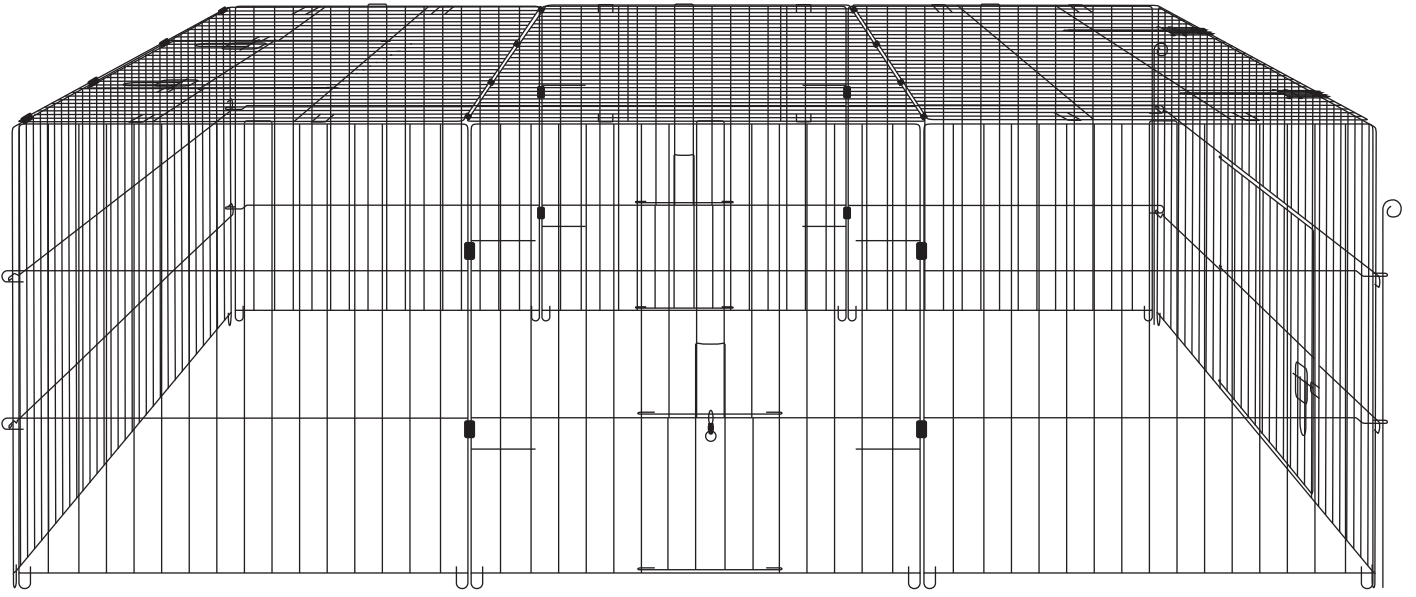

<p>E</p>		<p>1</p>
<p>F</p>		<p>1</p>

Assembly Instructions

3

4

5

6

7

8

9

10

11

12

13

14

+

15

Apex Roof Pet Run

Medium

PPC163

KCT

PARTS LIST

A X 4PCS

B X 2PCS

C X 2PCS