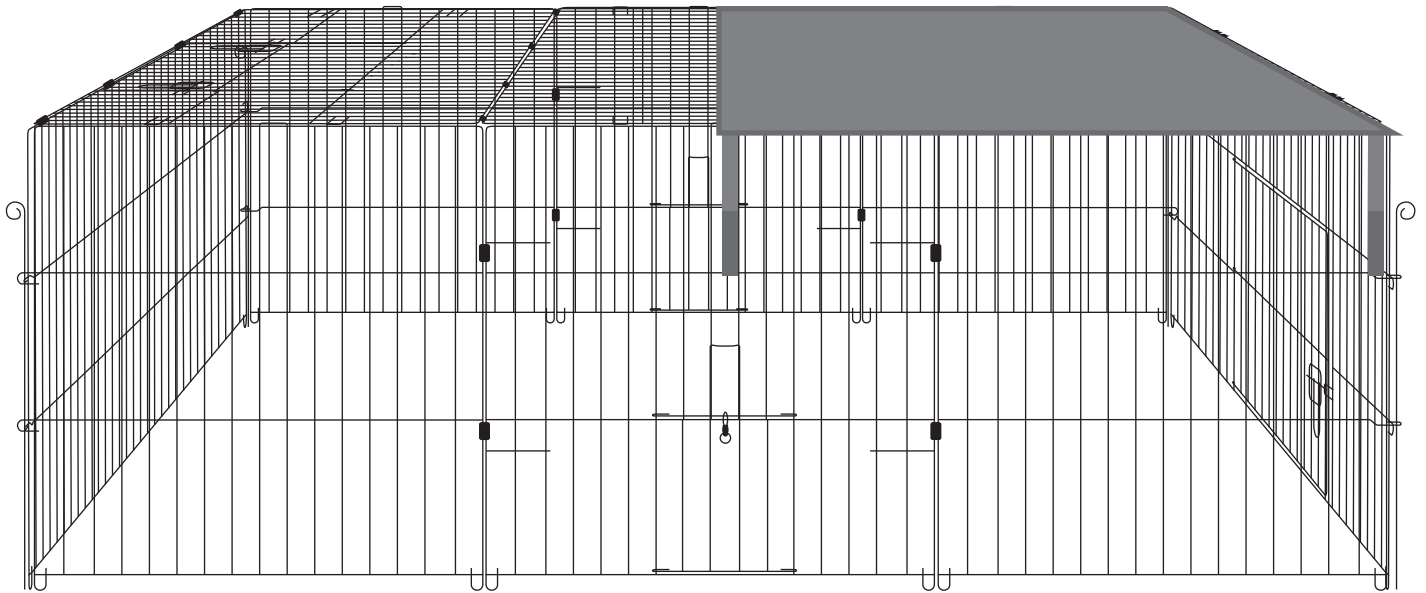

9

10

11

12

13

14

+

15

Apex Roof Pet Run

Medium

PPC163

KCT

PARTS LIST

A X 4PCS

B X 2PCS

C X 2PCS

D X 4PCS

E X 48PCS

F X 1PCS

Imported by:

KCT Leisure
Glebe Farm,
Old London Road,
Copdock, Ipswich,
Suffolk, IP83JN,
United Kingdom

INSTALLATION STEPS

A X 4PCS

B X 2PCS