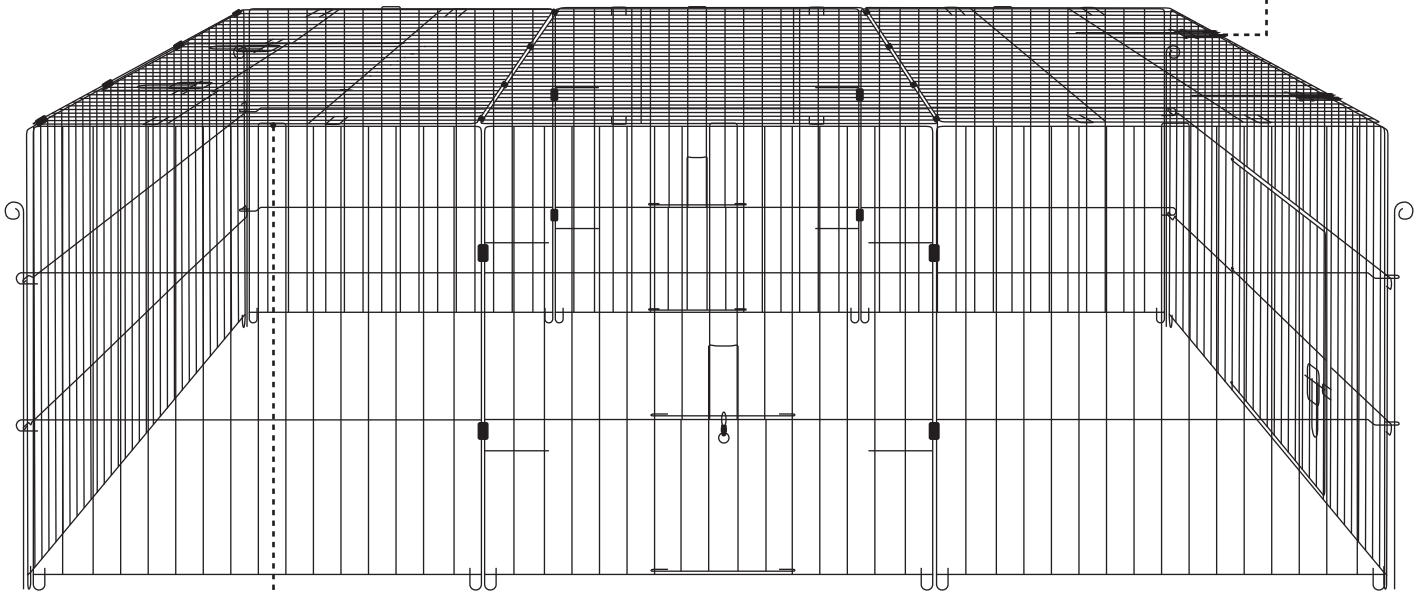

9

10

11

12

13

14

+

15

Apex Roof Pet Run

Medium

PPC163

KCT

PARTS LIST

A X 4PCS

B X 2PCS

C X 2PCS