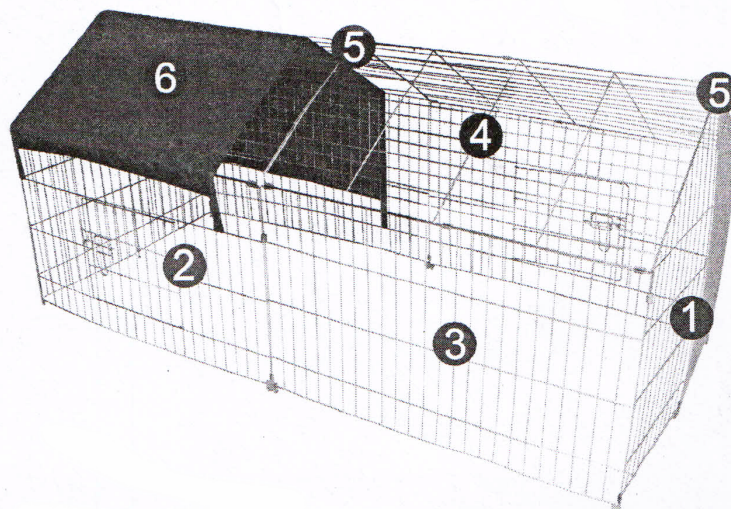

D X 4PCS

E X 48PCS

F X 1PCS

Imported by:

KCT Leisure
Glebe Farm,
Old London Road,
Copdock, Ipswich,
Suffolk, IP83JN,
United Kingdom

INSTALLATION STEPS

A X 4PCS

B X 2PCS

E X 48PCS

C X 2PCS

D X 4PCS

F X 1PCS

Notice - Two person assembly is recommended.

Apex Roof Pet Run

PPC164/165

Large/Extra Large