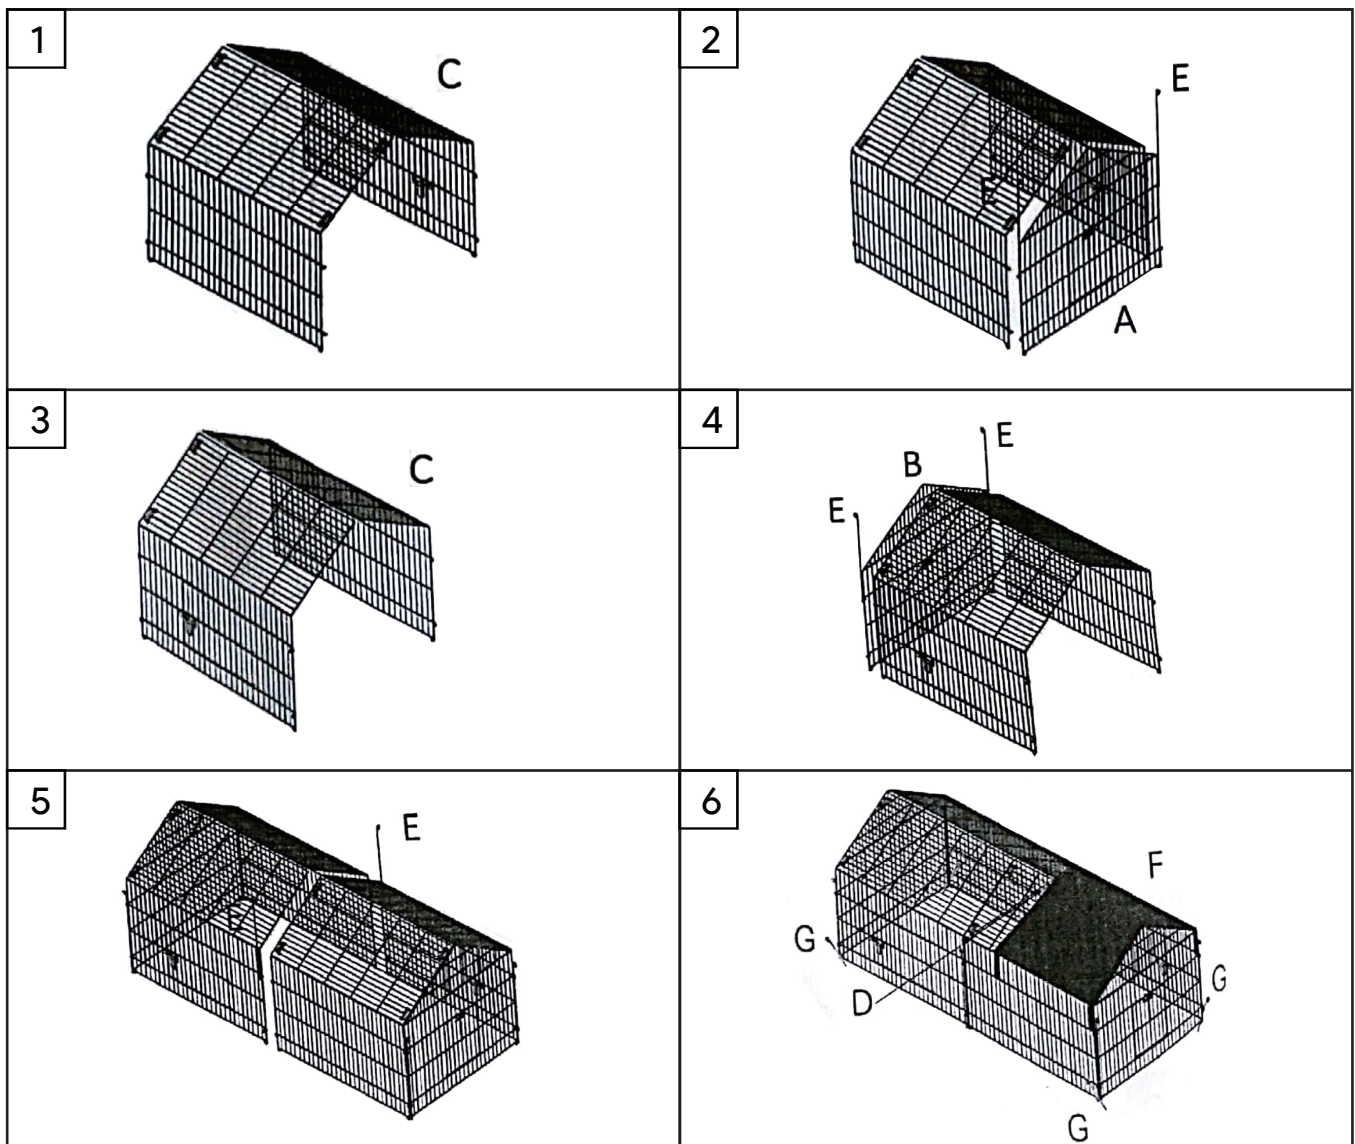

Apex Roof Pet Run

PPC164/165

Large/Extra Large

KCT

Installation Parts & Instructions

No.	Quantity	Image	No.	Quantity	Image
A	1		D	1	
B	1		E	6	
C	2		F	1	

Imported by:

KCT Leisure
Glebe Farm,
Old London Road,
Copdock, Ipswich,
Suffolk, IP83JN,
United Kingdom

Notice - Two person assembly is recommended.