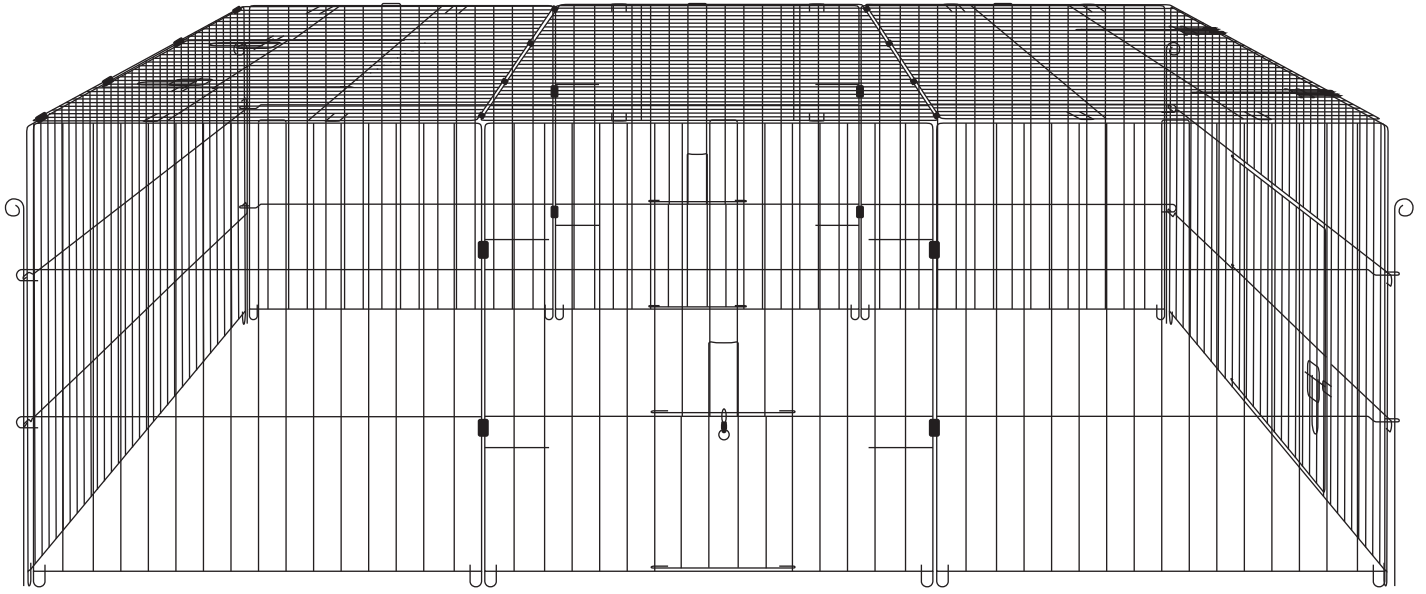

9

10

11

12

13

14

+

15

Apex Roof Pet Run

Medium

PPC163

KCT

PARTS LIST

A X 4PCS

B X 2PCS

C X 2PCS