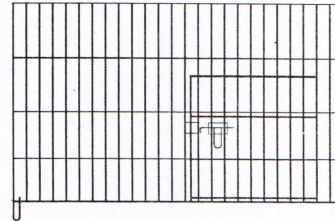

9

10

11

12

13

14

+

15

Apex Roof Pet Run

Medium

PPC163

KCT

PARTS LIST

A X 4PCS

B X 2PCS

C X 2PCS

D X 4PCS

E X 48PCS

F X 1PCS

Imported by:

KCT Leisure
Glebe Farm,
Old London Road,
Copdock, Ipswich,
Suffolk, IP83JN,
United Kingdom

INSTALLATION STEPS

A X 4PCS

B X 2PCS