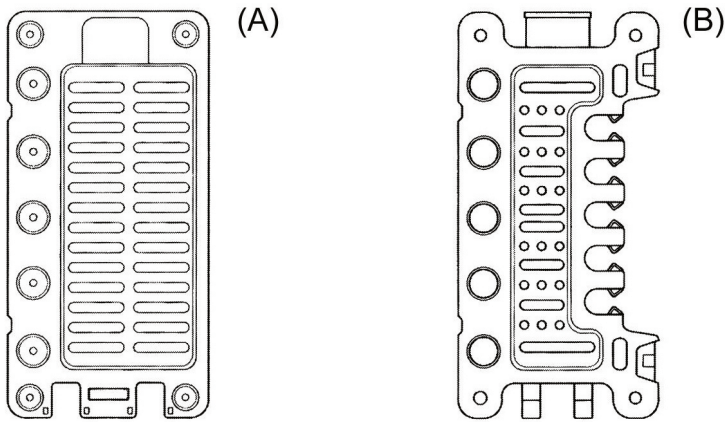

Garden Tool Trolley

User Instructions - Please keep for future reference

ArtVer#1

Imported by:
KCT Leisure
Glebe Farm, Old London Road
Copdock
Ipswich, Suffolk
IP8 3JN
United Kingdom

Caution: Do Not Overload

IMPORTANT

Do Not Overload Unit