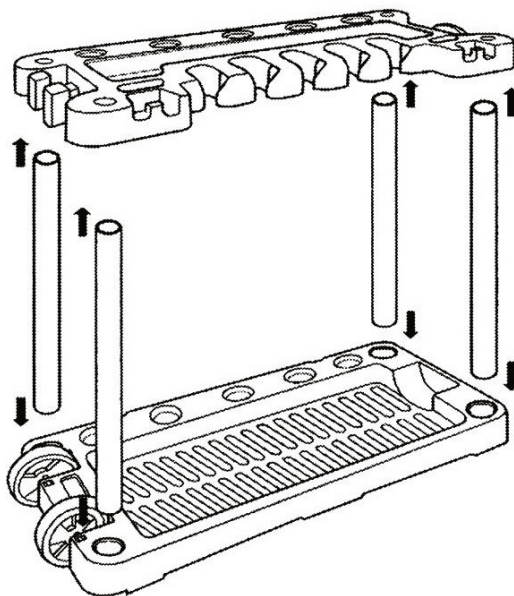

Garden Tool Trolley

User Instructions - Please keep for future reference

ArtVer#1

Imported by:
KCT Leisure
Glebe Farm, Old London Road
Copdock
Ipswich, Suffolk
IP8 3JN
United Kingdom

Caution: Do Not Overload

IMPORTANT

Do Not Overload Unit