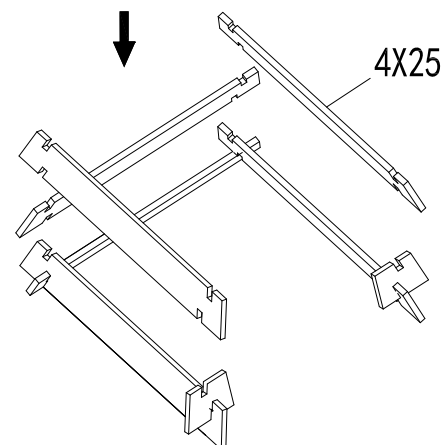

STEP-04

STEP-02