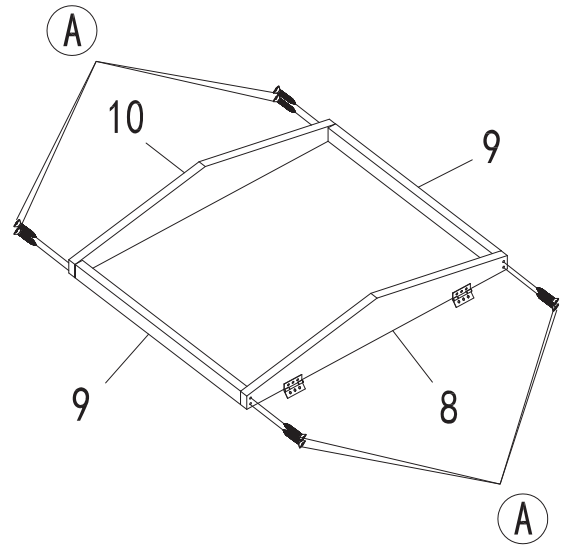

Wooden Compost Bin

PGA313

V1.0

KCT

Imported by:

KCT Leisure
Glebe Farm,
Old London Road,
Copdock, Ipswich,
Suffolk, IP83JN,
United Kingdom

1 1PC	2 2PCS	3 2PCS	4 25PCS	<p>A M3.5X40 8+1</p> <p>B M3.5X30 13+1</p> <p>C M3X14 6+1</p> <p>D 110*30*15</p>
5 1PC	6 1PC	7 1PC	8 1PC	
9 2PCS	10 1PC	11 2PCS	12 1PC	

STEP-01

STEP-02

STEP-03

STEP-04

STEP-05

STEP-06

STEP-07

STEP-08