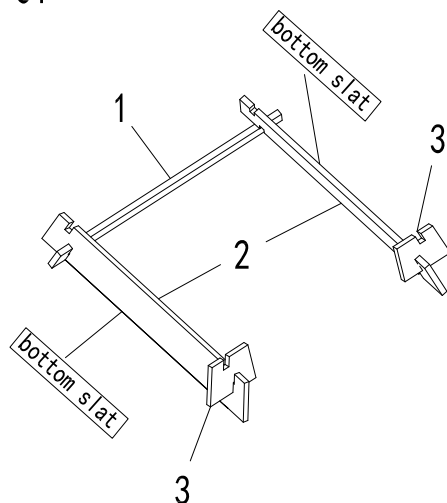

Wooden Compost Bin

PGA313

V1.0

KCT

Imported by:

KCT Leisure
Glebe Farm,
Old London Road,
Copdock, Ipswich,
Suffolk, IP83JN,
United Kingdom

1 1PC	2 2PCS	3 2PCS	4 25PCS	<p>A M3.5X40 8+1</p> <p>B M3.5X30 13+1</p> <p>C M3X14 6+1</p> <p>D 110*30*15</p>
5 1PC	6 1PC	7 1PC	8 1PC	
9 2PCS	10 1PC	11 2PCS	12 1PC	

STEP-01

STEP-02

STEP-03

STEP-04

STEP-05

STEP-06

STEP-07

STEP-08