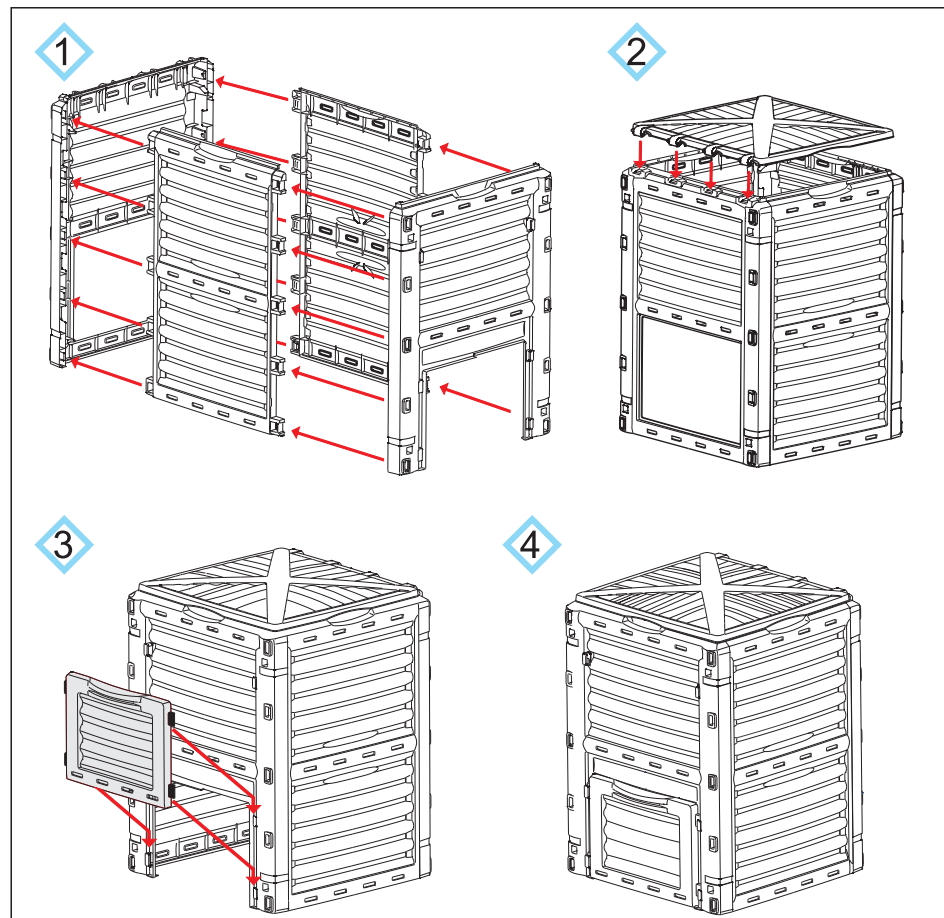

Garden Compost Bin - 300L

User Instructions - Please keep for future reference

ArtVer#1

Imported by:
 KCT Leisure
 Glebe Farm, Old London Road
 Copdock
 Ipswich, Suffolk
 IP8 3JN
 United Kingdom

IMPORTANT