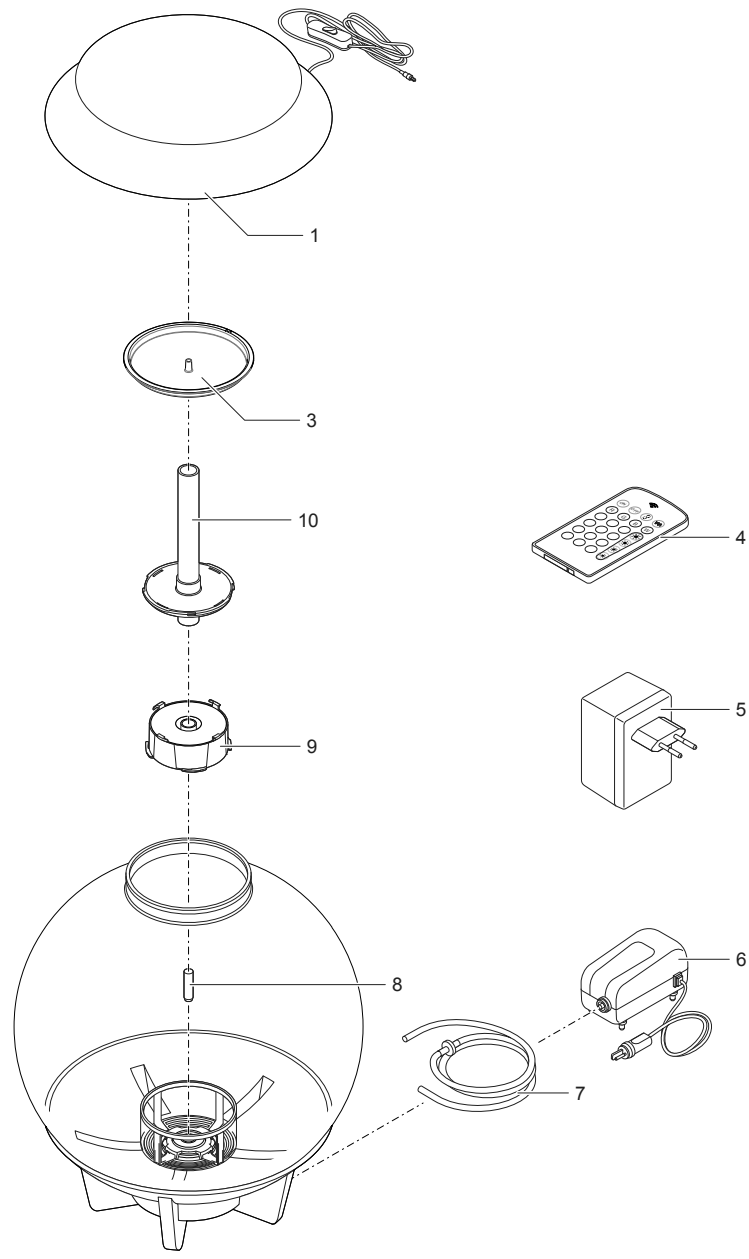

Item no.	Product
45654	biOrb HALO 15 MCR grey
45659	biOrb HALO 15 MCR white
45703	biOrb HALO 30 LED moonlight grey
45713	biOrb HALO 30 standard LED grey
45718	biOrb HALO 30 standard LED white
48604	biOrb HALO 30 LED grey
48610	biOrb HALO 30 LED white
48470	biOrb HALO 30 MCR grey
48476	biOrb HALO 30 MCR white
48616	biOrb HALO 60 LED grey
48622	biOrb HALO 60 LED white
48482	biOrb HALO 60 MCR grey
48488	biOrb HALO 60 MCR white

Item no.	Product
45651	GB biOrb HALO 15 MCR grey
45656	GB biOrb HALO 15 MCR white
48467	GB biOrb HALO 30 MCR grey
48473	GB biOrb HALO 30 MCR white
48479	GB biOrb HALO 60 MCR grey
48485	GB biOrb HALO 60 MCR white
45700	GB biOrb HALO 30 LED moonlight grey
45705	GB biOrb HALO 30 LED moonlight white
45710	GB biOrb HALO 30 standard LED grey
45715	GB biOrb HALO 30 standard LED white
45759	GB biOrb HALO 60 LED Moonlight grey
45764	GB biOrb HALO 60 LED Moonlight white
48601	GB biOrb HALO 30 LED grey
48607	GB biOrb HALO 30 LED white
48613	GB biOrb HALO 60 LED grey
48619	GB biOrb HALO 60 LED white