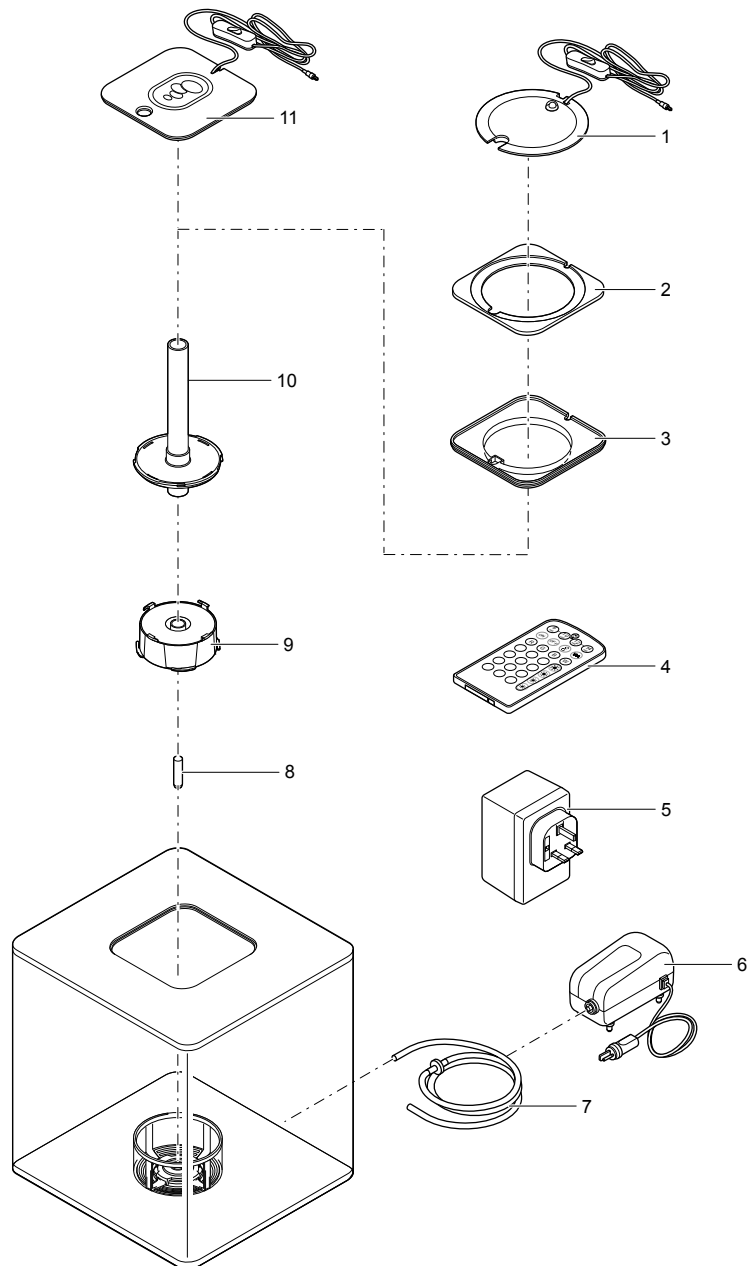

Item no.	Product
54480	biOrb CUBE 30 LED black
54485	biOrb CUBE 30 LED white
54491	biOrb CUBE 30 LED clear
54511	biOrb CUBE 60 LED black
54516	biOrb CUBE 60 LED white
54521	biOrb CUBE 60 LED clear
54496	biOrb CUBE 30 MCR black
54501	biOrb CUBE 30 MCR white
54506	biOrb CUBE 30 MCR clear
54527	biOrb CUBE 60 MCR black
54532	biOrb CUBE 60 MCR white
54537	biOrb CUBE 60 MCR clear

Item no.	Product
51626	GB biOrb CUBE 30 LED black
51628	GB biOrb CUBE 30 LED clear
51627	GB biOrb CUBE 30 LED white
51634	GB biOrb CUBE 60 LED black
51638	GB biOrb CUBE 60 LED clear
51637	GB biOrb CUBE 60 LED white
51629	GB biOrb CUBE 30 MCR black
51632	GB biOrb CUBE 30 MCR clear
51630	GB biOrb CUBE 30 MCR white
51639	GB biOrb CUBE 60 MCR black
51642	GB biOrb CUBE 60 MCR clear
51640	GB biOrb CUBE 60 MCR white