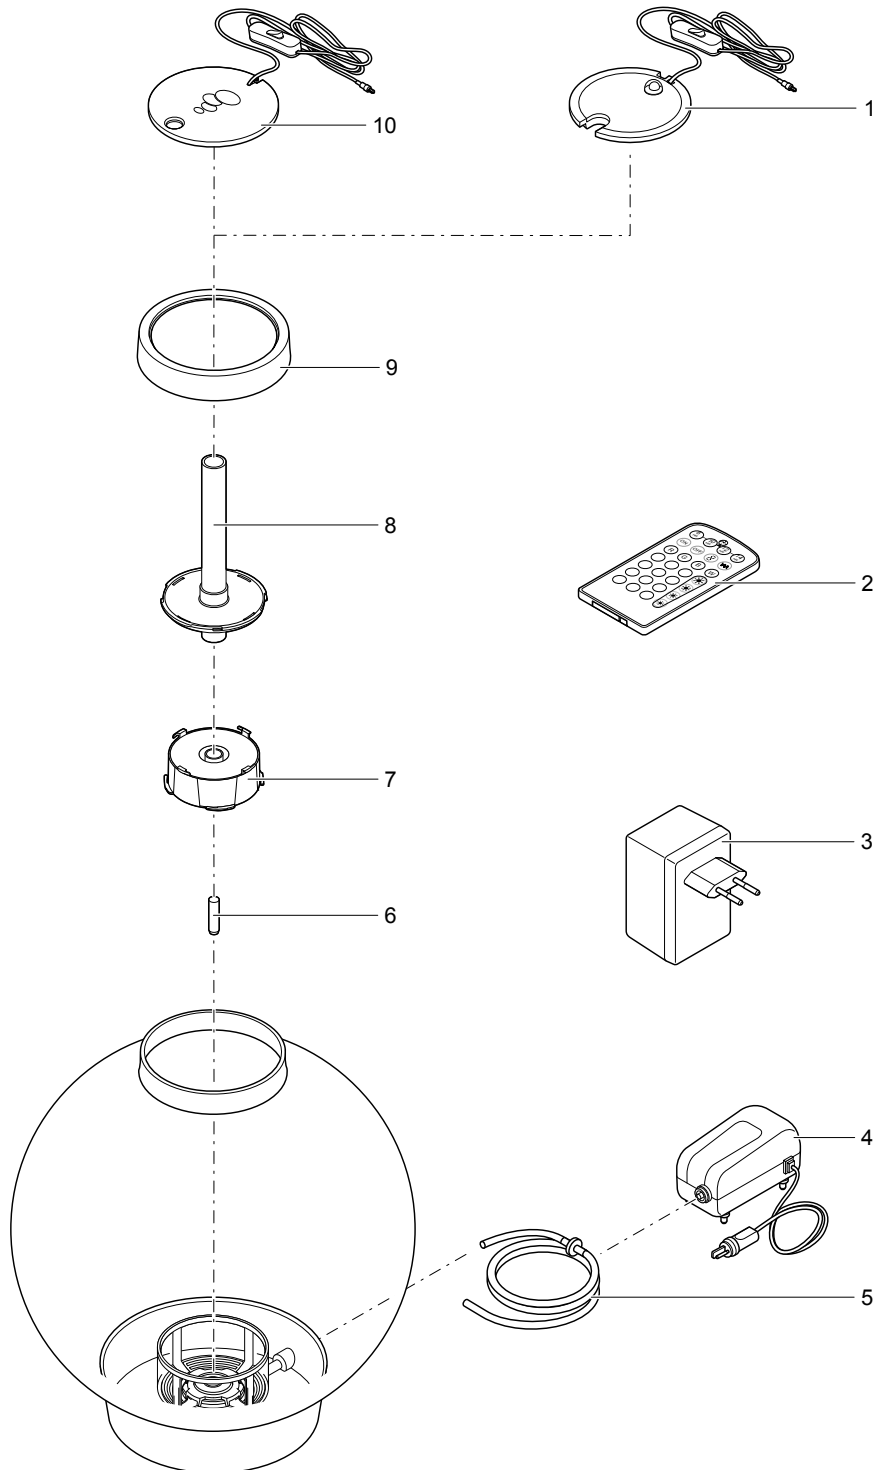

Item no.	Product
45616	biOrb CLASSIC 15 LED black
45621	biOrb CLASSIC 15 LED silver
45626	biOrb CLASSIC 15 LED white
45639	biOrb CLASSIC 15 MCR black
45644	biOrb CLASSIC 15 MCR white
45649	biOrb CLASSIC 15 MCR silver
45780	biOrb CLASSIC 105 MCR black
45785	biOrb CLASSIC 105 MCR silver

Item no.	Product
45613	GB biOrb CLASSIC 15 LED black
45618	GB biOrb CLASSIC 15 LED silver
45623	GB biOrb CLASSIC 15 LED white