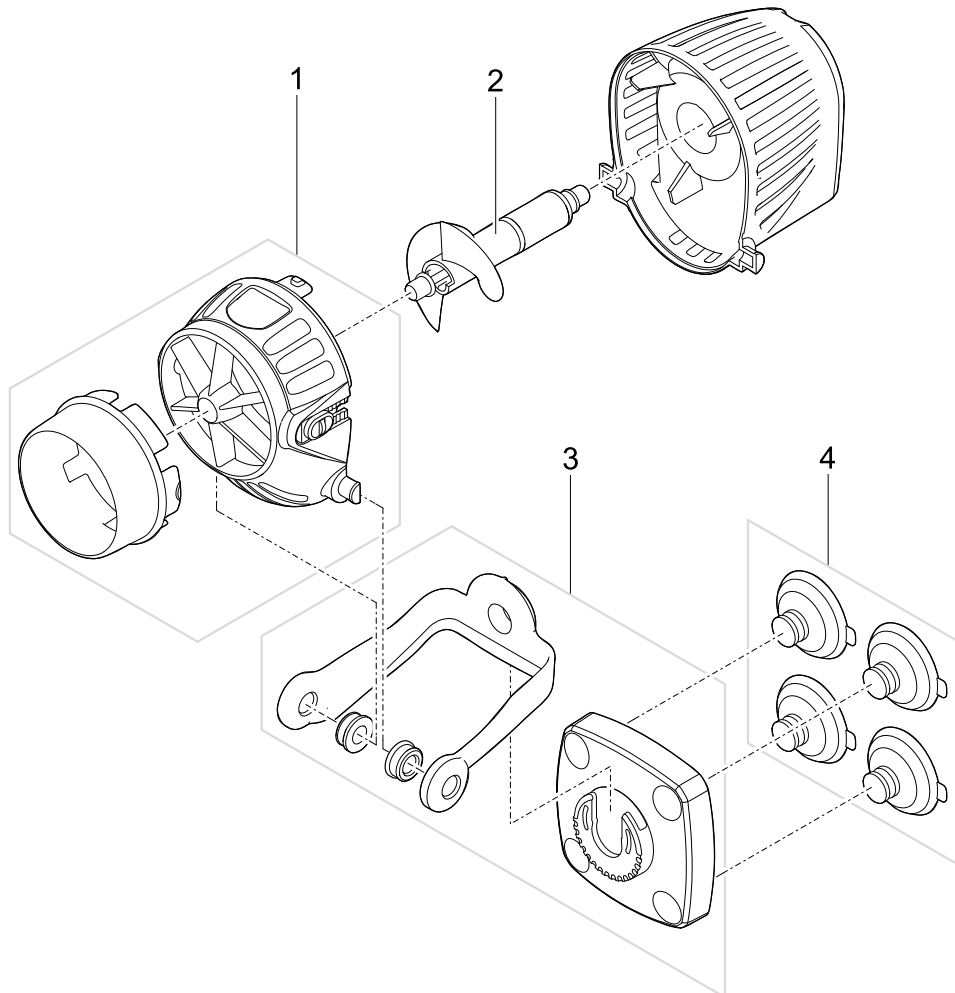

Item no.	Product
33956	StreamMax Classic 2000
33973	StreamMax Classic 4000
33978	StreamMax Classic 5000

Pos.	Item no. Product	Product	Item no. Spare part	Spare part	Number
1	33956	StreamMax Classic 2000 [INT]	71765	Spare pump cover StreamMax 2000	1
	33973	StreamMax Classic 4000 [INT]	71766	Spare pump cover StreamMax 4000/5000	1
	33978	StreamMax Classic 5000 [INT]			
2	33956	StreamMax Classic 2000 [INT]	71762	Spare part rotor StreamMax 2000	1
	33973	StreamMax Classic 4000 [INT]	71763	Spare part rotor StreamMax 4000	1
	33978	StreamMax Classic 5000 [INT]	71764	Spare part rotor StreamMax 5000	1
3	33956	StreamMax Classic 2000 [INT]	71767	Spare pump holder StreamMax 2000	1
	33973	StreamMax Classic 4000 [INT]	71768	Spare pump holder StreamMax 4000/5000	1
	33978	StreamMax Classic 5000 [INT]			
4	33956	StreamMax Classic 2000 [INT]	44949	Spare suction cup D30	1
	33973	StreamMax Classic 4000 [INT]			
	33978	StreamMax Classic 5000 [INT]