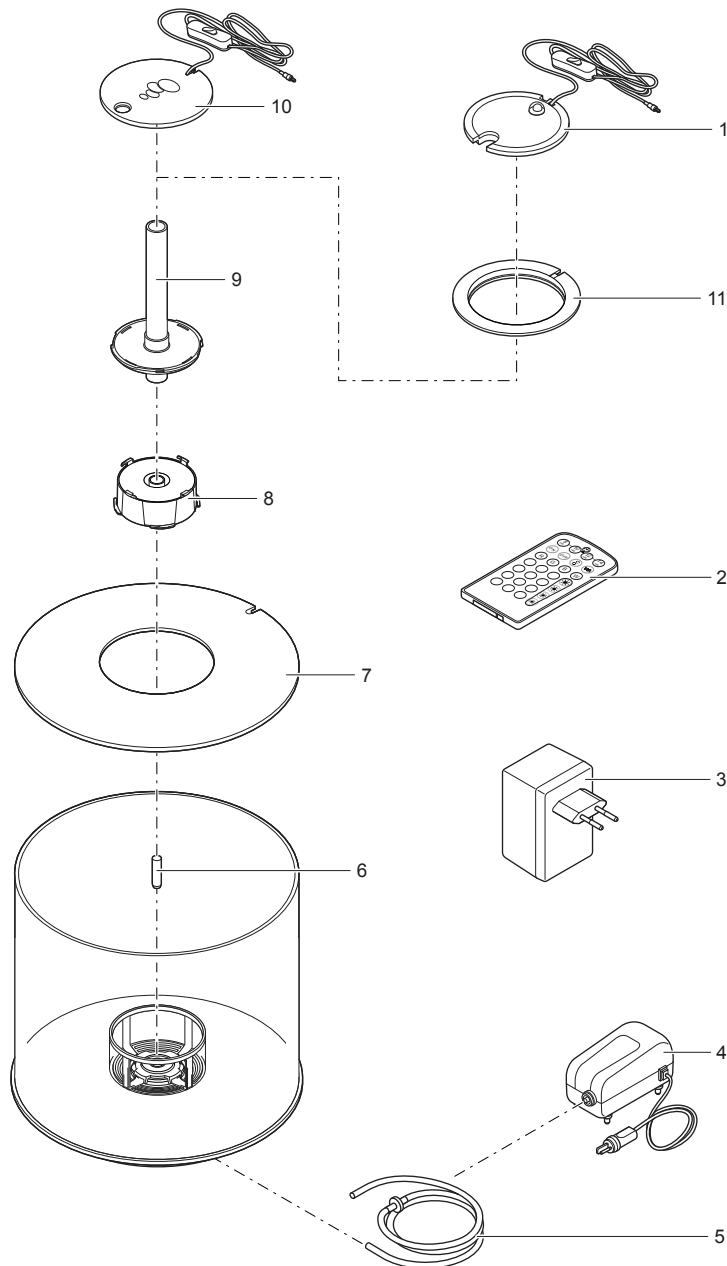

Item no.	Product
72062	biOrb TUBE 15 LED black
72063	biOrb TUBE 15 LED white
72066	biOrb TUBE 30 LED black
72067	biOrb TUBE 30 LED white
72070	biOrb TUBE 35 LED black
72071	biOrb TUBE 35 LED white
72064	biOrb TUBE 15 MCR black
72065	biOrb TUBE 15 MCR white
72068	biOrb TUBE 30 MCR black
72069	biOrb TUBE 30 MCR white
72072	biOrb TUBE 35 MCR black
72073	biOrb TUBE 35 MCR white