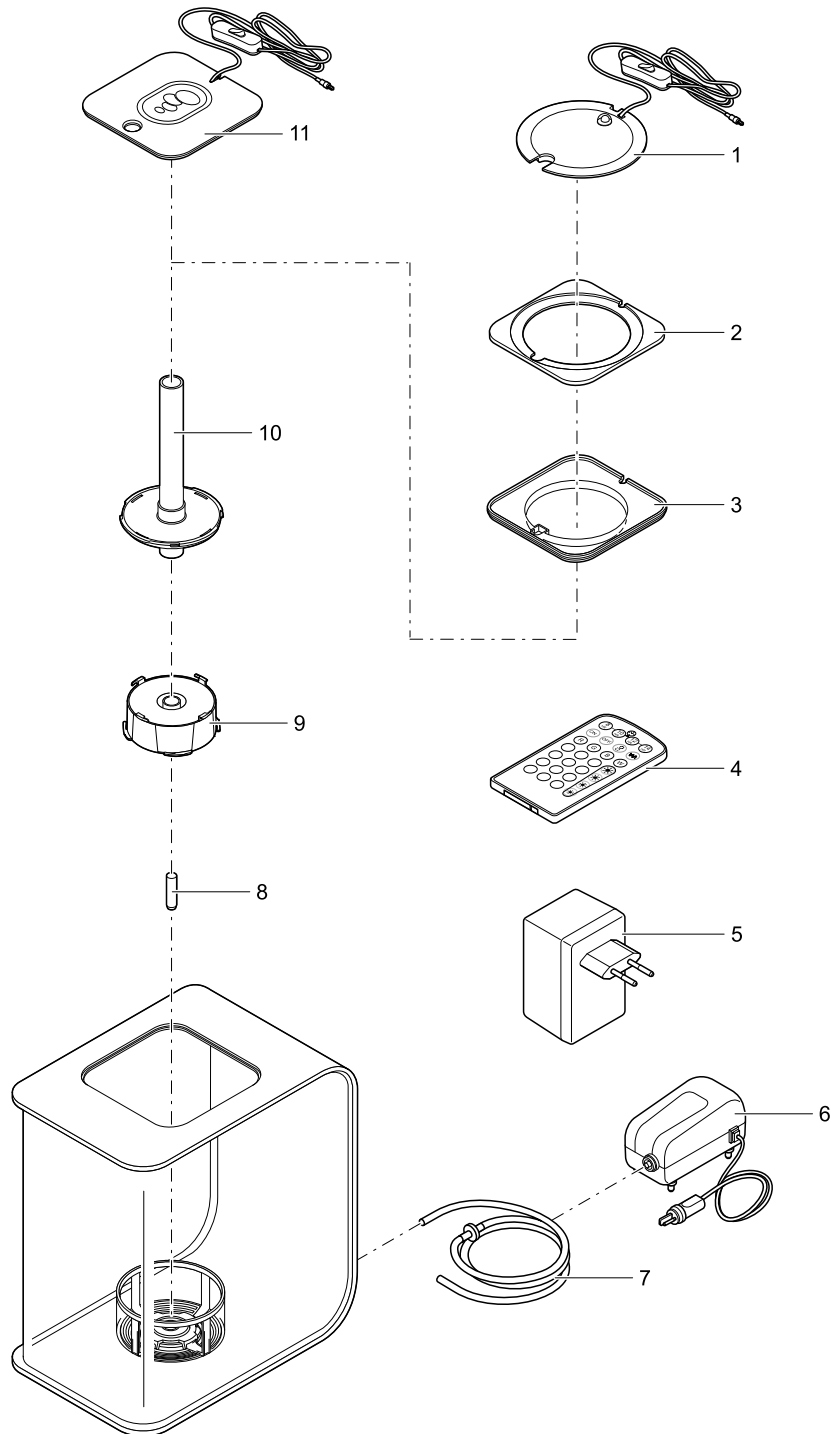

Item no.	Product
72029	biOrb FLOW 15 LED black
72030	biOrb FLOW 15 LED white
72033	biOrb FLOW 30 LED black
72034	biOrb FLOW 30 LED white
72031	biOrb FLOW 15 MCR black
72032	biOrb FLOW 15 MCR white
72035	biOrb FLOW 30 MCR black
72036	biOrb FLOW 30 MCR white