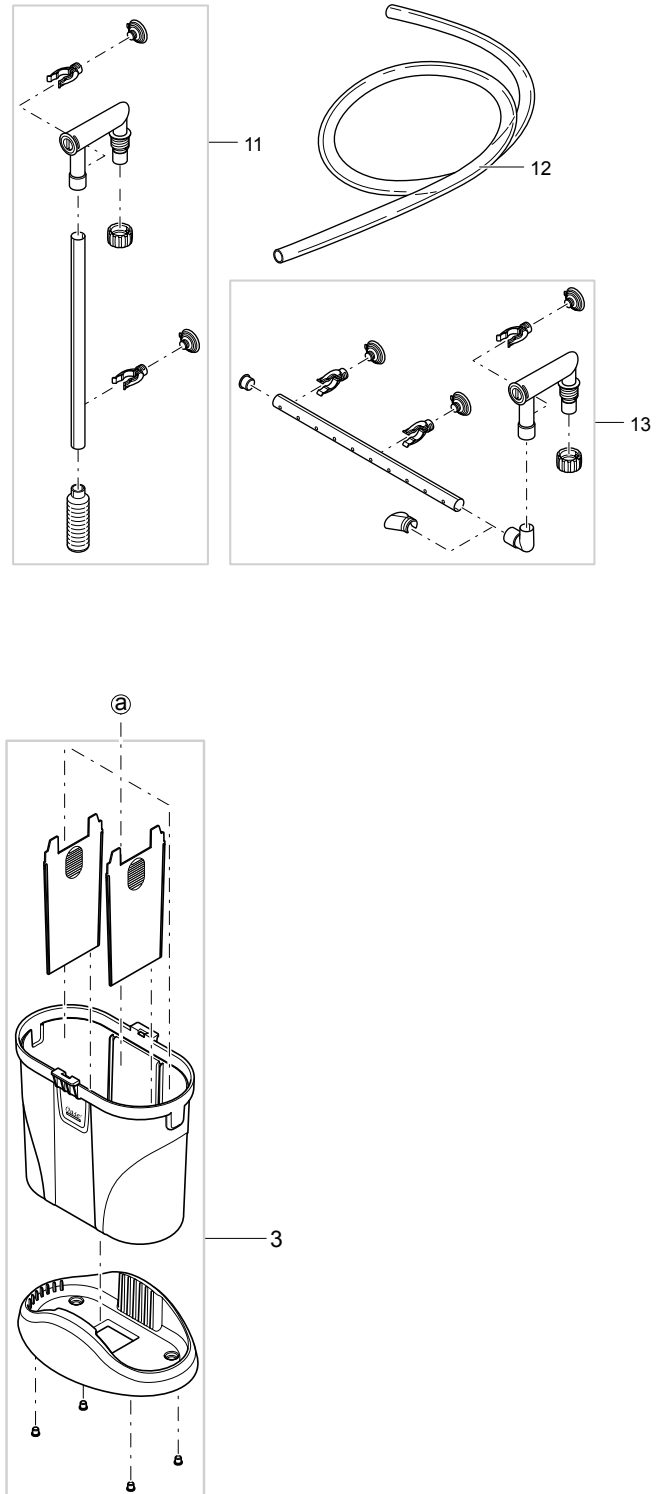

Item no.	Product
42664	FiltoSmart 100
42667	FiltoSmart Thermo 100

Item no.	Product
42681	GB FiltoSmart 100
42684	GB FiltoSmart Thermo 100