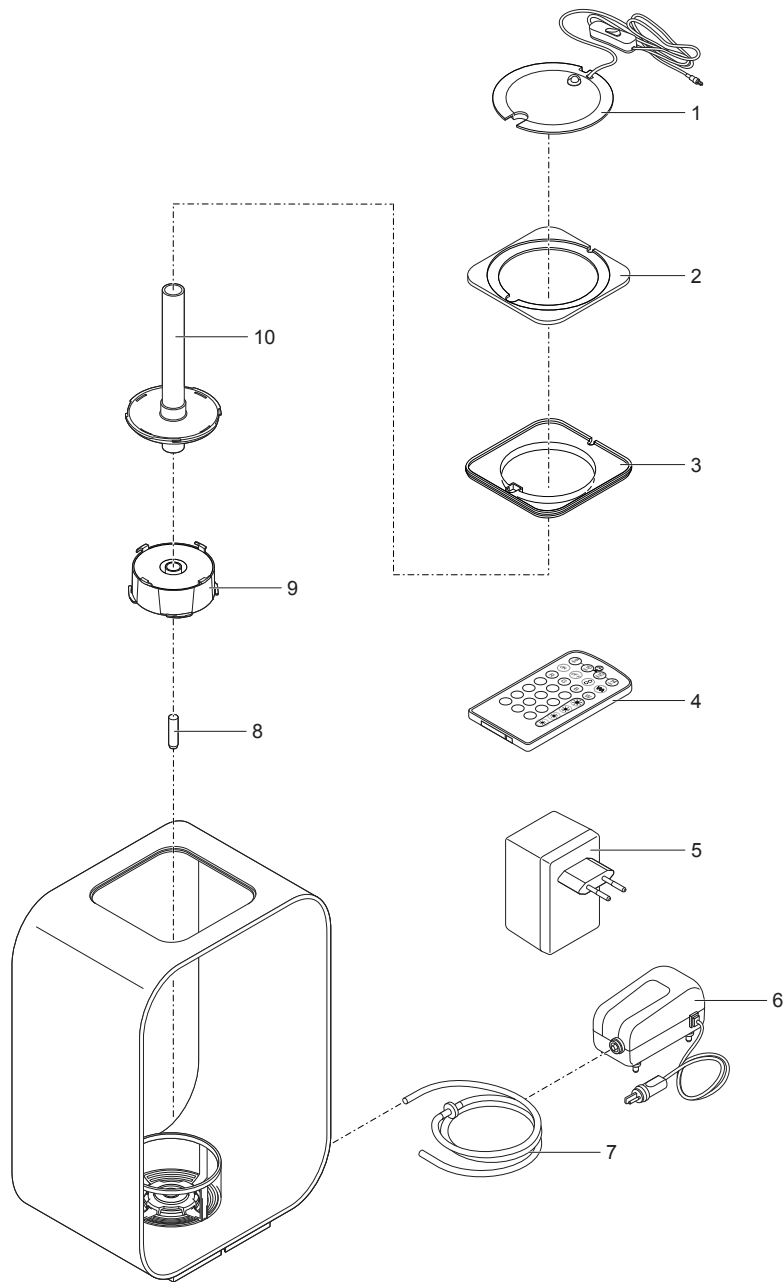

Item no.	Product
72054	biOrb LIFE 30 MCR black
72053	biOrb LIFE 30 MCR transparent
72055	biOrb LIFE 30 MCR white
72057	biOrb LIFE 45 MCR black
72056	biOrb LIFE 45 MCR transparent
72058	biOrb LIFE 45 MCR white
72060	biOrb LIFE 60 MCR black
72059	biOrb LIFE 60 MCR transparent
72061	biOrb LIFE 60 MCR white