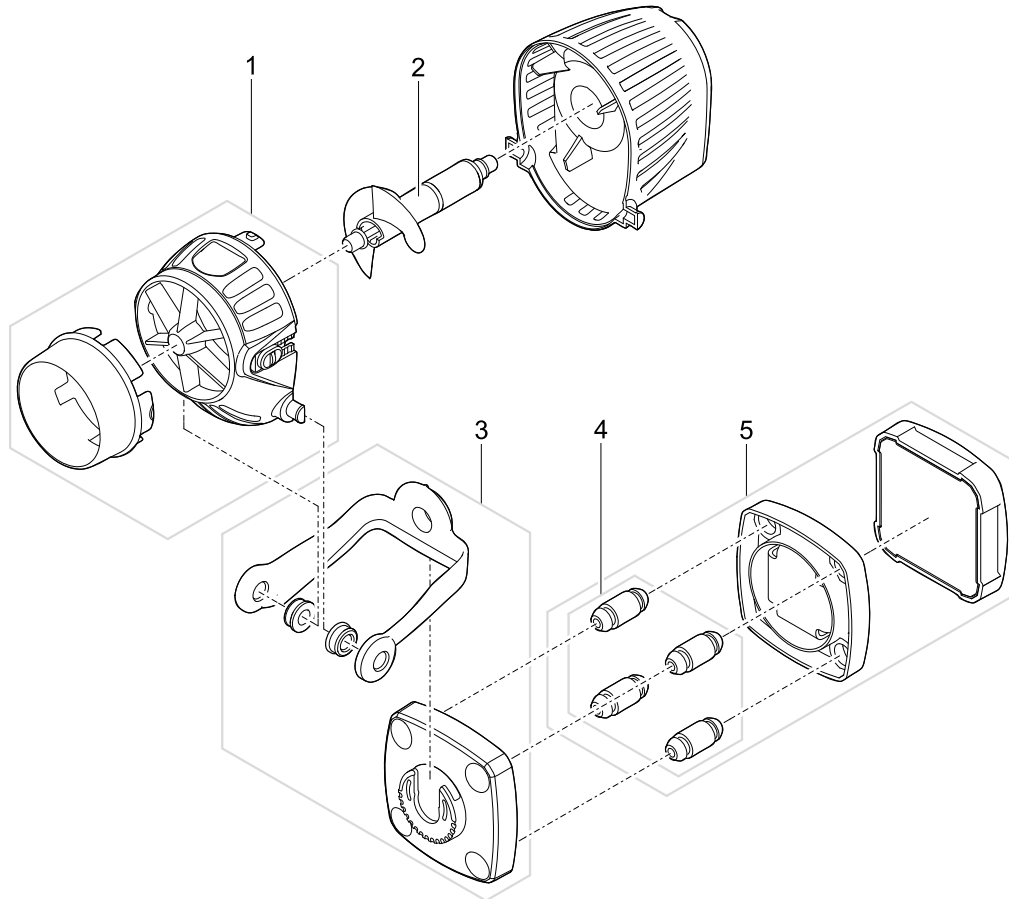

Item no.	Product
33948	StreamMax Premium 2000
33949	StreamMax Premium 4000
33955	StreamMax Premium 5000

Pos.	Item no. Product	Product	Item no. Spare part	Spare part	Number
1	33948	StreamMax Premium 2000 [INT]	71765	Spare pump cover StreamMax 2000	1
	33949	StreamMax Premium 4000 [INT]	71766	Spare pump cover StreamMax 4000/5000	1
	33955	StreamMax Premium 5000 [INT]			
2	33948	StreamMax Premium 2000 [INT]	71762	Spare part rotor StreamMax 2000	1
	33949	StreamMax Premium 4000 [INT]	71763	Spare part rotor StreamMax 4000	1
	33955	StreamMax Premium 5000 [INT]	71764	Spare part rotor StreamMax 5000	1
3	33948	StreamMax Premium 2000 [INT]	71767	Spare pump holder StreamMax 2000	1
	33949	StreamMax Premium 4000 [INT]	71768	Spare pump holder StreamMax 4000/5000	1
	33955	StreamMax Premium 5000 [INT]			
4	33948	StreamMax Premium 2000 [INT]	33985	StreamMax magnetic holder	1
	33949	StreamMax Premium 4000 [INT]			
	33955	StreamMax Premium 5000 [INT]			
5	33948	StreamMax Premium 2000 [INT]	71770	Spare rubber bumper StreamMax	1
	33949	StreamMax Premium 4000 [INT]			
	33955	StreamMax Premium 5000 [INT]