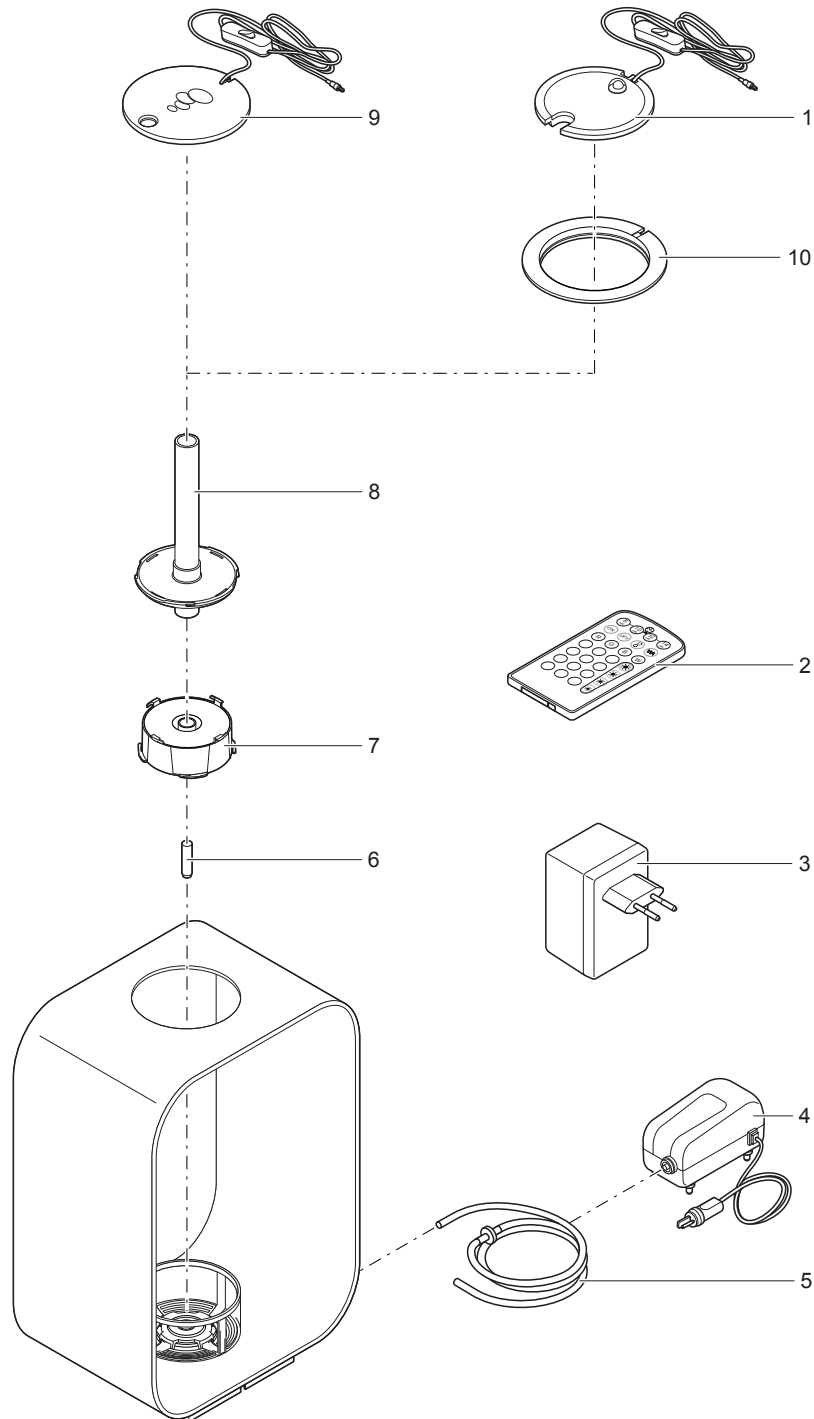

Item no.	Product
72051	biOrb LIFE 15 MCR black
72050	biOrb LIFE 15 MCR transparent
72052	biOrb LIFE 15 MCR white
72048	biOrb LIFE 15 LED black
72047	biOrb LIFE 15 LED transparent
72049	biOrb LIFE 15 LED white