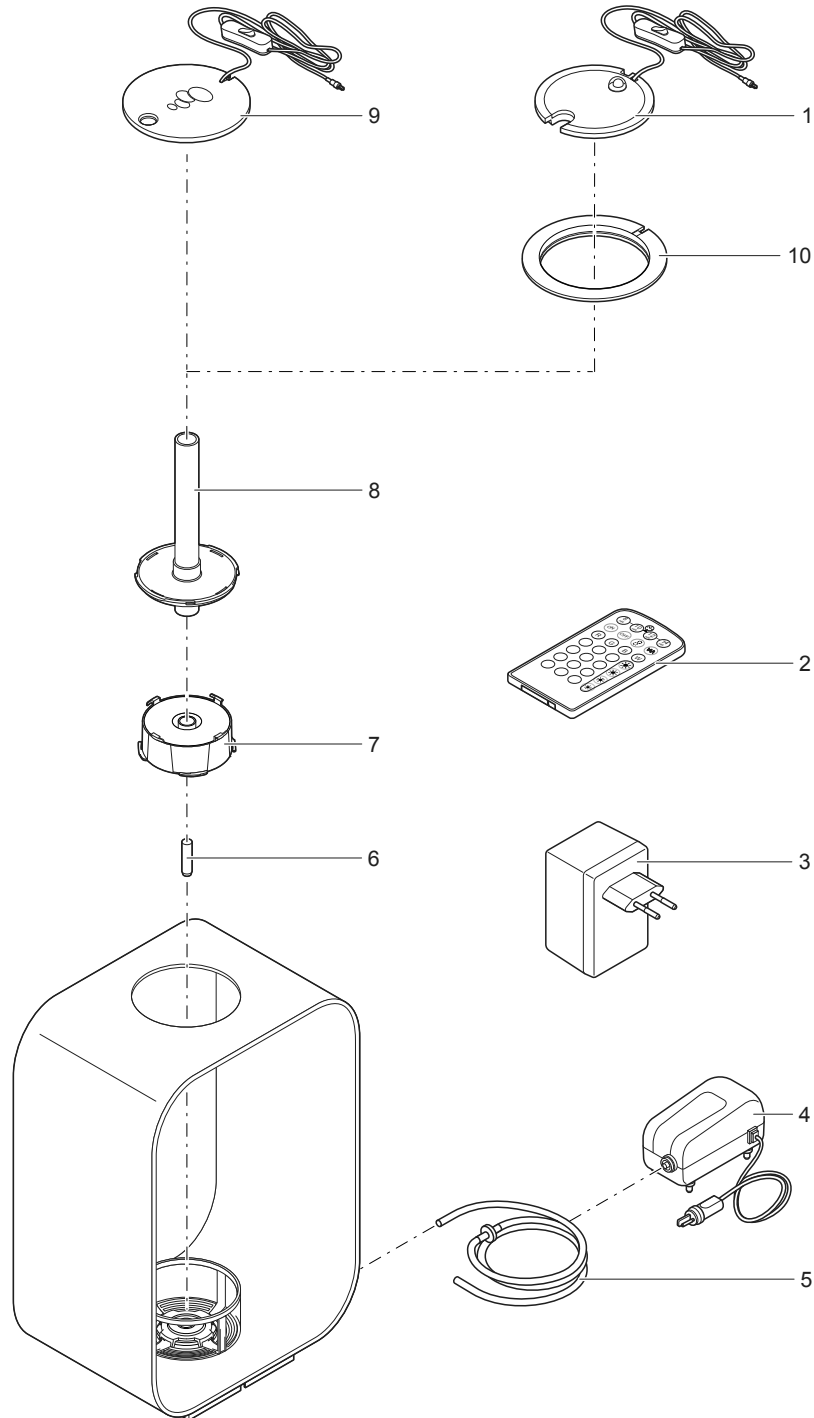

Item no.	Product
45790	biOrb LIFE 15 LED black
45795	biOrb LIFE 15 LED clear
45802	biOrb LIFE 15 LED white
45807	biOrb LIFE 15 MCR black
45812	biOrb LIFE 15 MCR clear
45817	biOrb LIFE 15 MCR white

Item no.	Product
45787	GB biOrb LIFE 15 LED black
45792	GB biOrb LIFE 15 LED clear
45799	GB biOrb LIFE 15 LED white
45804	GB biOrb LIFE 15 MCR black
45809	GB biOrb LIFE 15 MCR clear
45814	GB biOrb LIFE 15 MCR white
45798	GB biOrb LIFE 15 LED black back
45797	GB biOrb LIFE 15 LED white back