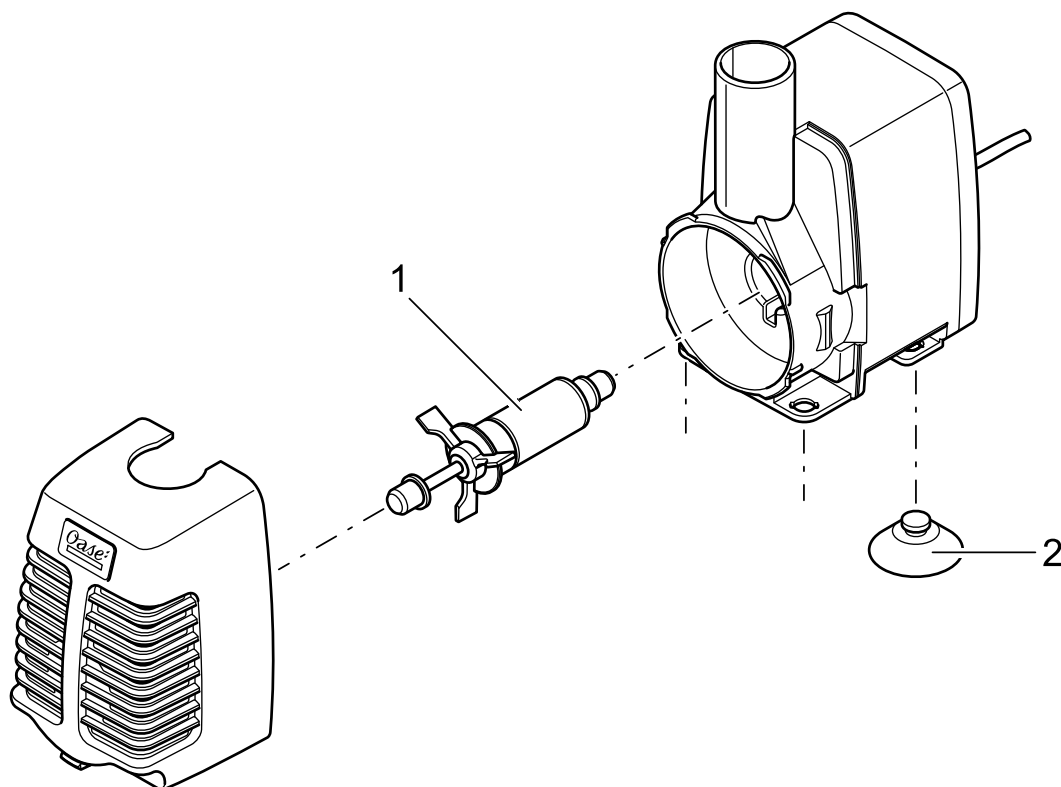

Item no.	Product
42653	OptiMax 300
42654	OptiMax 500
42655	OptiMax 800
42656	OptiMax 1000
42722	Aqua In-Out Set 800

Item no.	Product
42670	GB OptiMax 300
42671	GB OptiMax 500
42672	GB OptiMax 800
42673	GB OptiMax 1000

Pos.	Item no. Product	Product	Item no. Spare part	Spare part	Number	
1	42653	OptiMax 300 [INT]	44937	Spare rotor 300	1	
	42654	OptiMax 500 [INT]	44938	Spare rotor 500	1	
	42655	OptiMax 800 [INT]	44939	Spare rotor 800	1	
	42656	OptiMax 1000 [INT]	44940	Spare rotor 1000	1	
	42722	Aqua In-Out Set 800 [INT]	44939	Spare rotor 800	1	
	42670	OptiMax 300 [GB]	44937	Spare rotor 300	1	
	42671	OptiMax 500 [GB]	44938	Spare rotor 500	1	
	42672	OptiMax 800 [GB]	44939	Spare rotor 800	1	
	42673	OptiMax 1000 [GB]	44940	Spare rotor 1000	1	
	2	42653	OptiMax 300 [INT]	44948	Spare suction cup D20	1
42654		OptiMax 500 [INT]				
42655		OptiMax 800 [INT]				
42656		OptiMax 1000 [INT]				
42722		Aqua In-Out Set 800 [INT]				
42670		OptiMax 300 [GB]				
42671		OptiMax 500 [GB]				
42672	OptiMax 800 [GB]					
42673	OptiMax 1000 [GB]