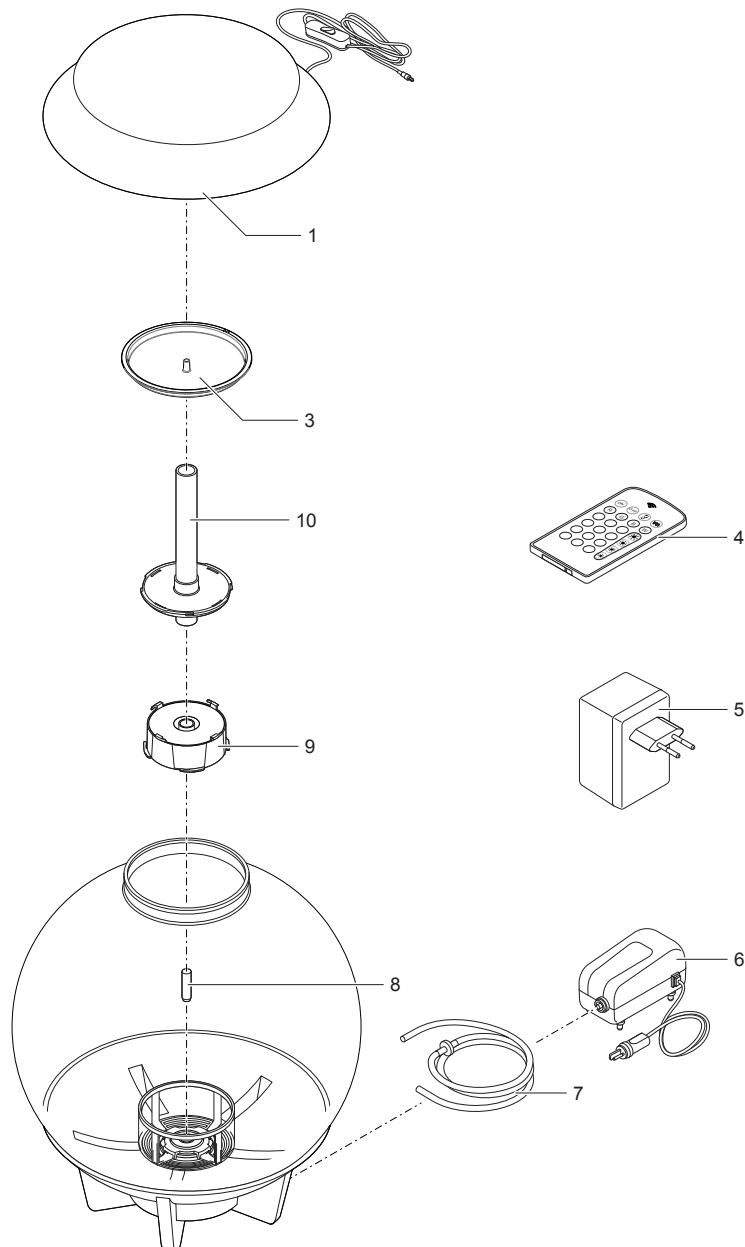

Item no.	Product
72037	biOrb HALO 15 MCR grey
72038	biOrb HALO 15 MCR white
72041	biOrb HALO 30 MCR grey
72042	biOrb HALO 30 MCR white
72045	biOrb HALO 60 MCR grey
72046	biOrb HALO 60 MCR white
72039	biOrb HALO 30 LED grey
72040	biOrb HALO 30 LED white
72043	biOrb HALO 60 LED grey
72044	biOrb HALO 60 LED white