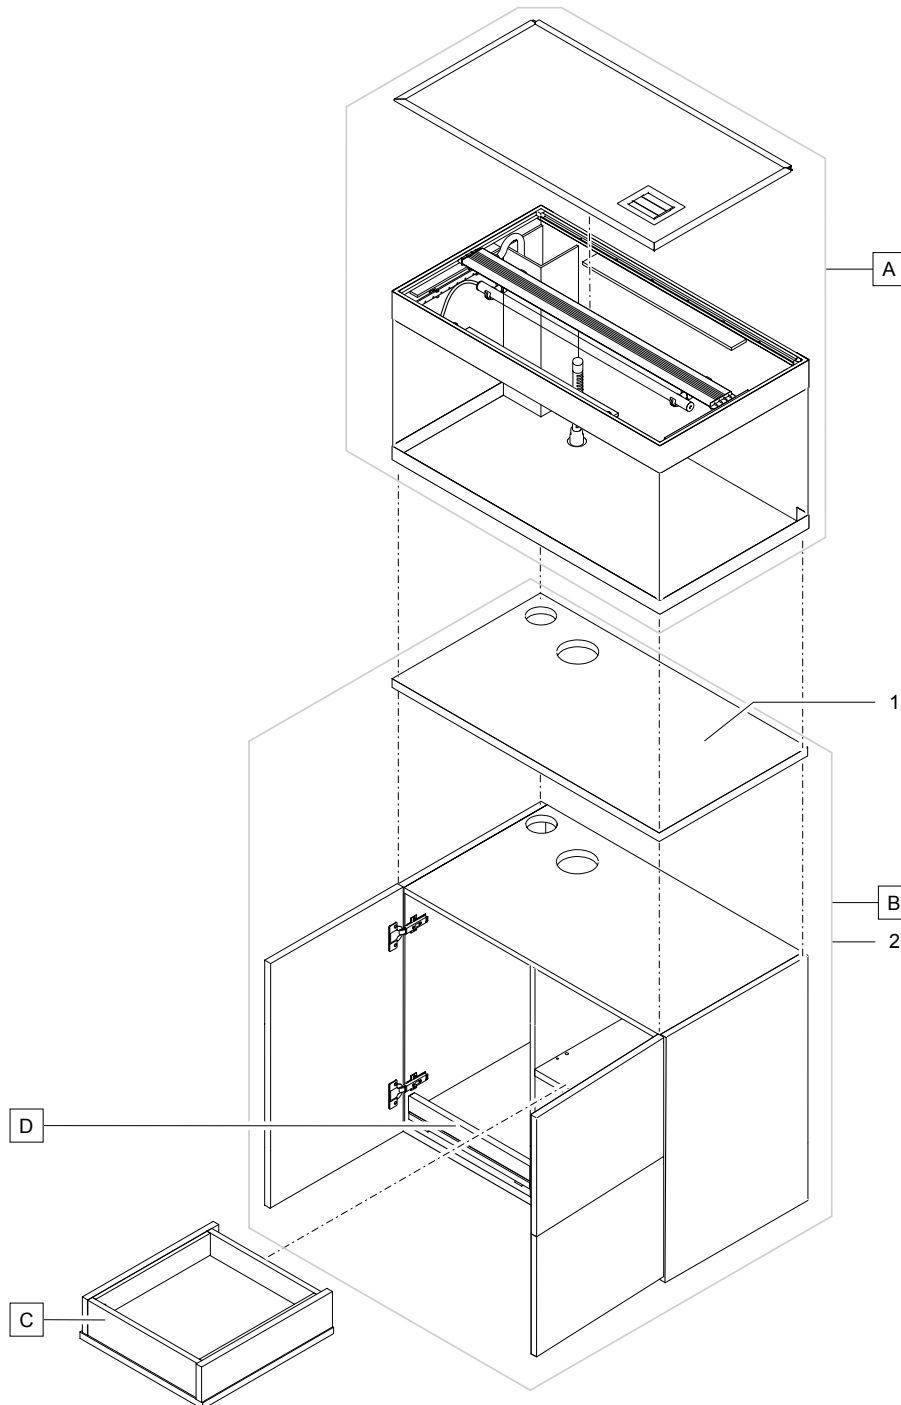

Item no.	Product	Item no.	Product
45428	HighLine 200 white	45437	GB HighLine 200 white
45431	HighLine 200 anthracite	45438	GB HighLine 300 white
45434	HighLine 200 oak	45439	GB HighLine 400 white
45429	HighLine 300 white	45440	GB HighLine 200 anthracite
45432	HighLine 300 anthracite	45441	GB HighLine 300 anthracite
45435	HighLine 300 oak	45442	GB HighLine 400 anthracite
45430	HighLine 400 white	45443	GB HighLine 200 oak
45433	HighLine 400 anthracite	45444	GB HighLine 300 oak
45436	HighLine 400 oak	45445	GB HighLine 400 oak