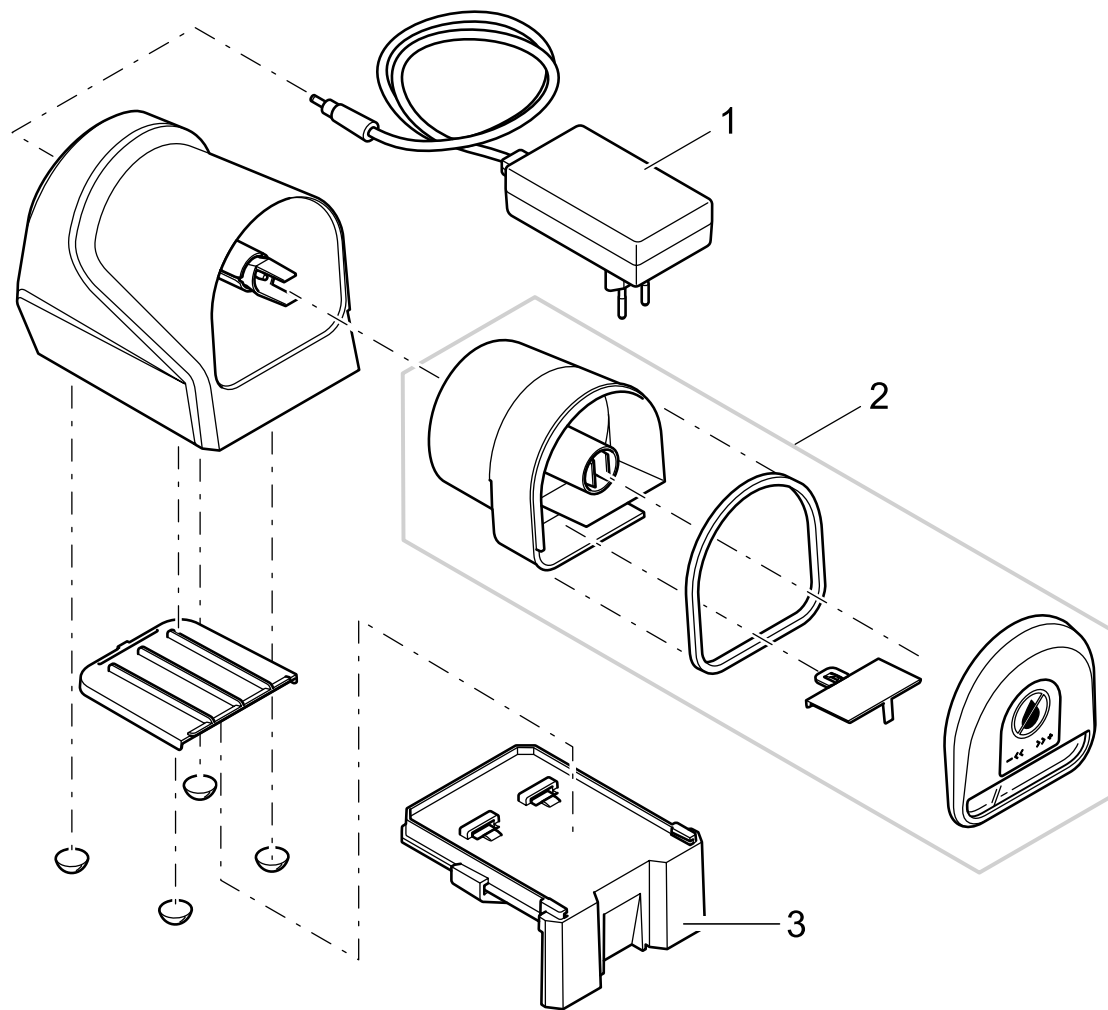

Item no.	Product
42720	FishGuard

Pos.	Item no. Product	Product	Item no. Spare part	Spare part	Number
1	42720	FishGuard [INT]	45052	Power supply FishGuard	1
2	42720	FishGuard [INT]	45344	Spare part food drum FishGuard	1
3	42720	FishGuard [INT]	45053	Bracket FishGuard	1