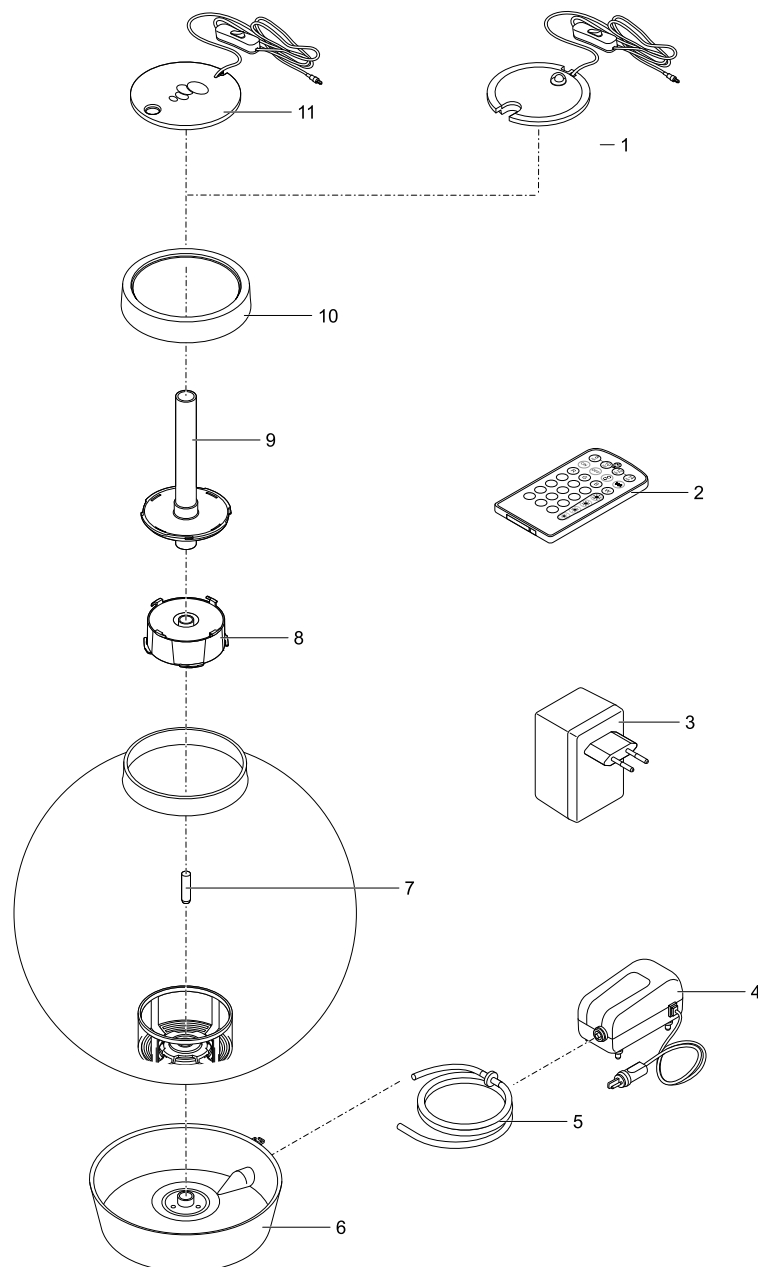

Item no.	Product
45737	biOrb CLASSIC 60 LED Thermo black
45740	biOrb CLASSIC 60 LED Thermo silver
45743	biOrb CLASSIC 60 LED Thermo white
45747	biOrb CLASSIC 60 MCR silver
45752	biOrb CLASSIC 60 MCR black
45757	biOrb CLASSIC 60 MCR white
45664	biOrb CLASSIC 30 LED black
45669	biOrb CLASSIC 30 LED silver
45723	biOrb CLASSIC 60 LED black
45728	biOrb CLASSIC 60 LED silver
45733	biOrb CLASSIC 60 LED white
45674	biOrb CLASSIC 30 LED white
45678	biOrb CLASSIC 30 LED Thermo black
45681	biOrb CLASSIC 30 LED Thermo silver

Item no.	Product
45676	GB biOrb CLASSIC 30 LED Tropical black
45679	GB biOrb CLASSIC 30 LED Tropical silver
45682	GB biOrb CLASSIC 30 LED Tropical white
45661	GB biOrb CLASSIC 30 LED black
45666	GB biOrb CLASSIC 30 LED silver
45671	GB biOrb CLASSIC 30 LED white
45735	GB biOrb CLASSIC 60 LED Tropical black
45738	GB biOrb CLASSIC 60 LED Tropical silver
45741	GB biOrb CLASSIC 60 LED Tropical white
45720	GB biOrb CLASSIC 60 LED black
45725	GB biOrb CLASSIC 60 LED silver
45730	GB biOrb CLASSIC 60 LED white