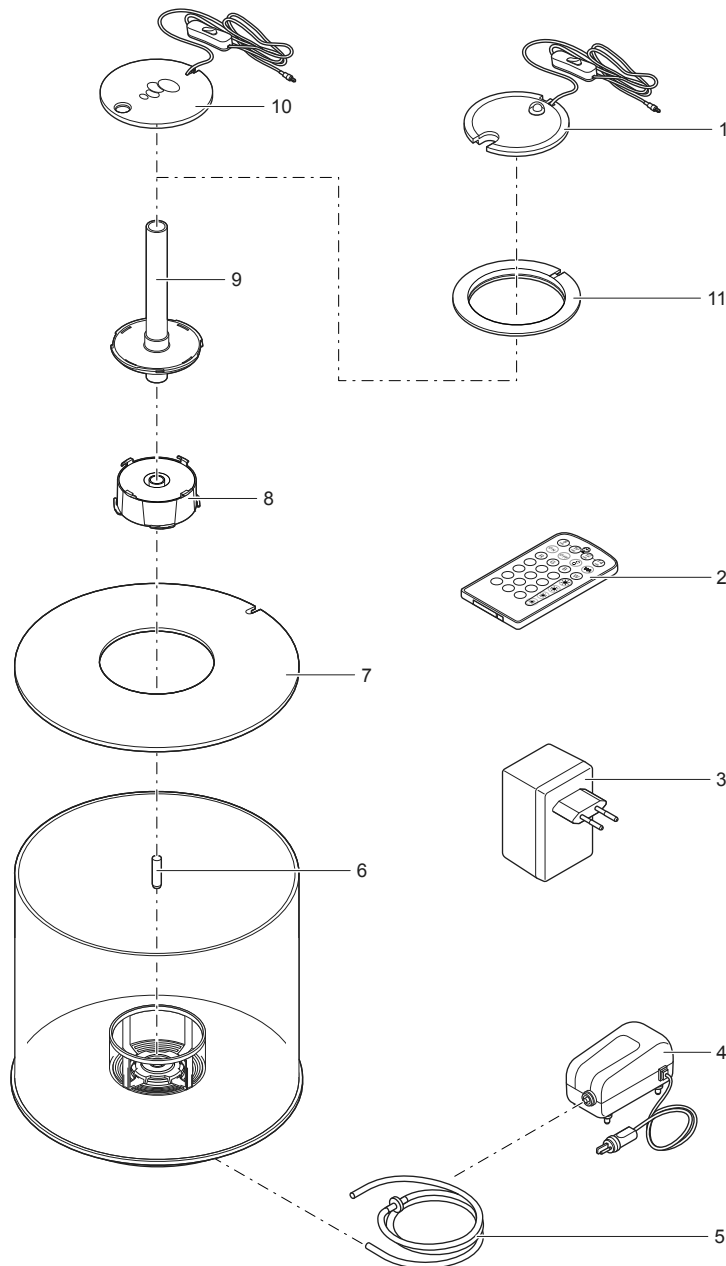

Item no.	Product
45930	biOrb TUBE 15 LED white
45940	biOrb TUBE 15 LED black
45935	biOrb TUBE 15 MCR white
45945	biOrb TUBE 15 MCR black
45950	biOrb TUBE 30 LED white
45960	biOrb TUBE 30 LED black
45955	biOrb TUBE 30 MCR white
45965	biOrb TUBE 30 MCR black
45970	biOrb TUBE 35 LED white
45980	biOrb TUBE 35 LED black
45975	biOrb TUBE 35 MCR white
45985	biOrb TUBE 35 MCR black

Item no.	Product
45937	GB biOrb TUBE 15 LED black
45927	GB biOrb TUBE 15 LED white
45957	GB biOrb TUBE 30 LED black
45947	GB biOrb TUBE 30 LED white
45977	GB biOrb TUBE 35 LED black
45967	GB biOrb TUBE 35 LED white
45942	GB biOrb TUBE 15 MCR black
45932	GB biOrb TUBE 15 MCR white
45962	GB biOrb TUBE 30 MCR black
45952	GB biOrb TUBE 30 MCR white
45982	GB biOrb TUBE 35 MCR black
45972	GB biOrb TUBE 35 MCR white