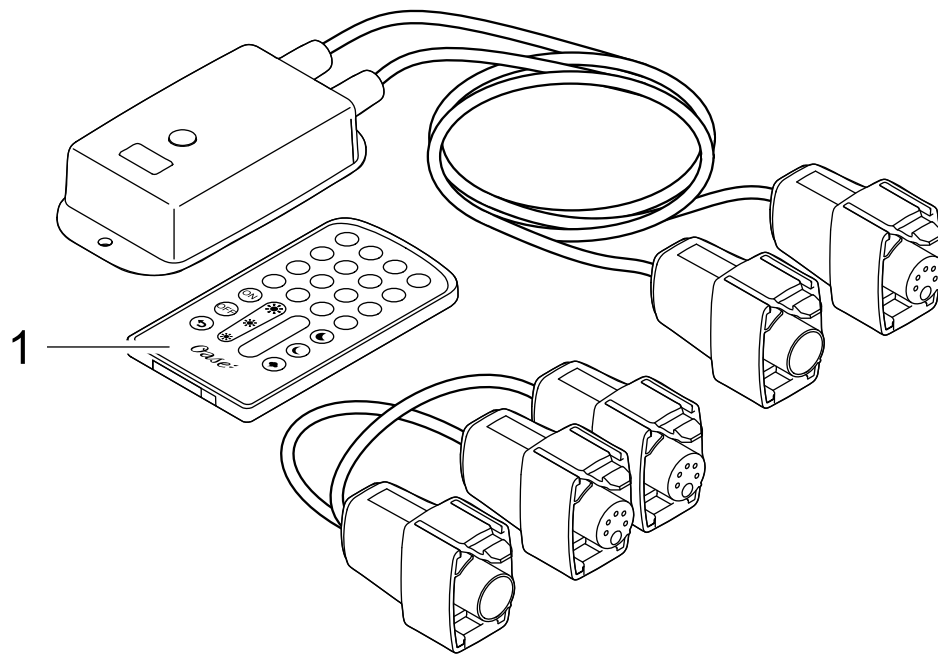

Item no.	Product
33886	IR Control Set

Pos.	Item no. Product	Product	Item no. Spare part	Spare part	Number
1	33886	IR Control Set [INT]	36232	IR remote HighLine LED	1