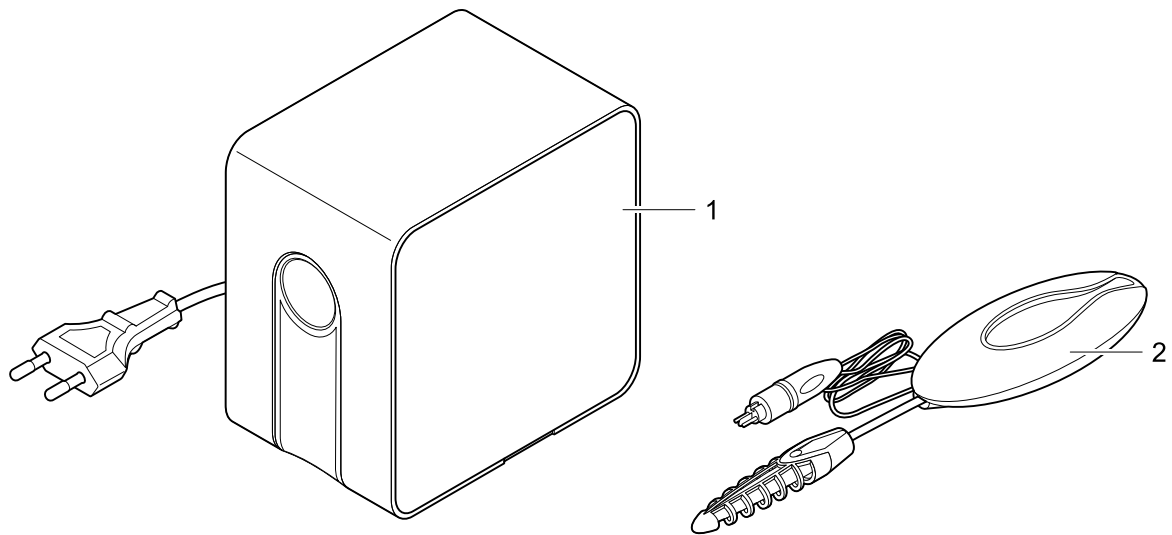

Item no.	Product
46004	biOrb Intelligent heater with powerpod

Item no.	Product
46002	GB biOrb Intelligent heater with powerpod

Pos.	Item no. Product	Product	Item no. Spare part	Spare part	Number
1	46004	biOrb Intelligent heater with powerpod [INT]	35842	biOrb repl. Powerpod transformer 65 W	1
	46002	biOrb Intelligent heater with powerpod [GB]	35833	biOrb repl. Powerpod transformer 65 W	1
2	46004	biOrb Intelligent heater with powerpod [INT]	35829	biOrb repl. Intelligent heater + sensor	1
	46002	biOrb Intelligent heater with powerpod [GB]			