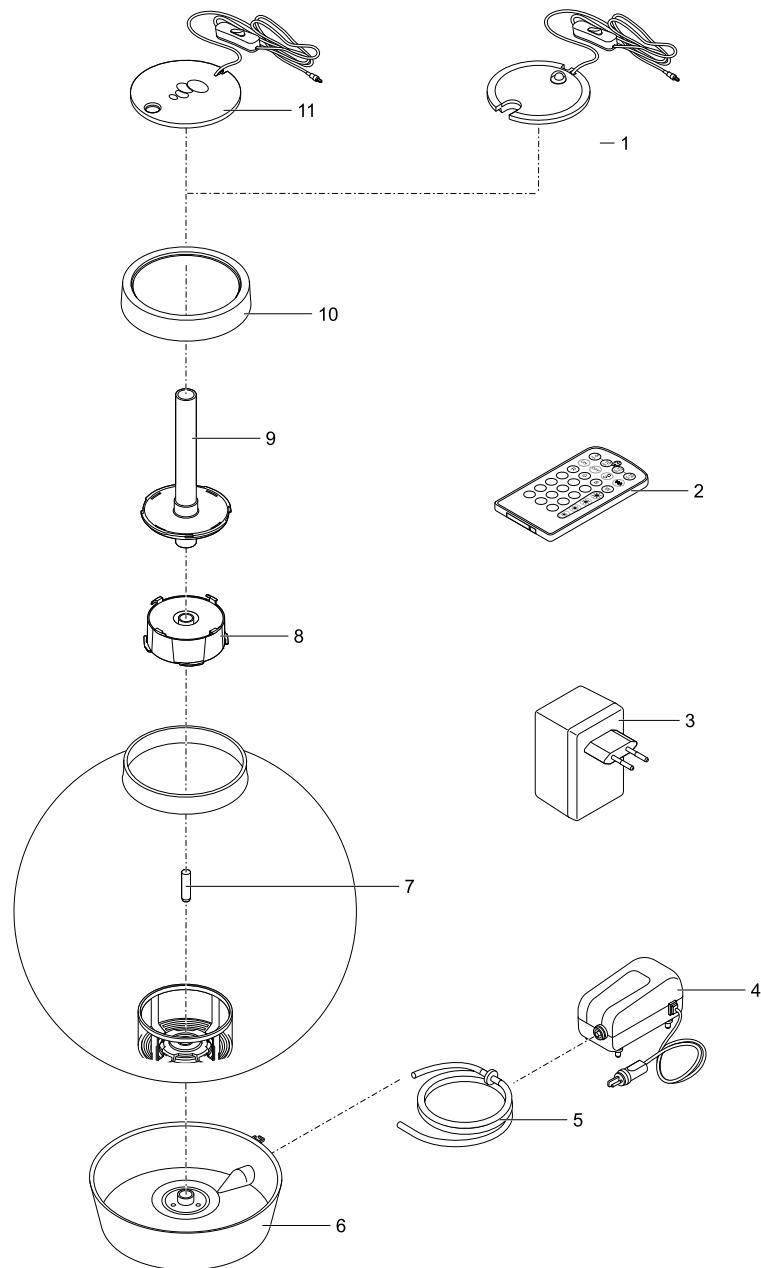

Item no.	Product
72008	biOrb CLASSIC 30 MCR black
72009	biOrb CLASSIC 30 MCR silver
72010	biOrb CLASSIC 30 MCR white
72014	biOrb CLASSIC 60 MCR black
72015	biOrb CLASSIC 60 MCR silver
72005	biOrb CLASSIC 30 LED black
72016	biOrb CLASSIC 60 MCR white
72006	biOrb CLASSIC 30 LED silver
72007	biOrb CLASSIC 30 LED white
72011	biOrb CLASSIC 60 LED black
72012	biOrb CLASSIC 60 LED silver
72013	biOrb CLASSIC 60 LED white