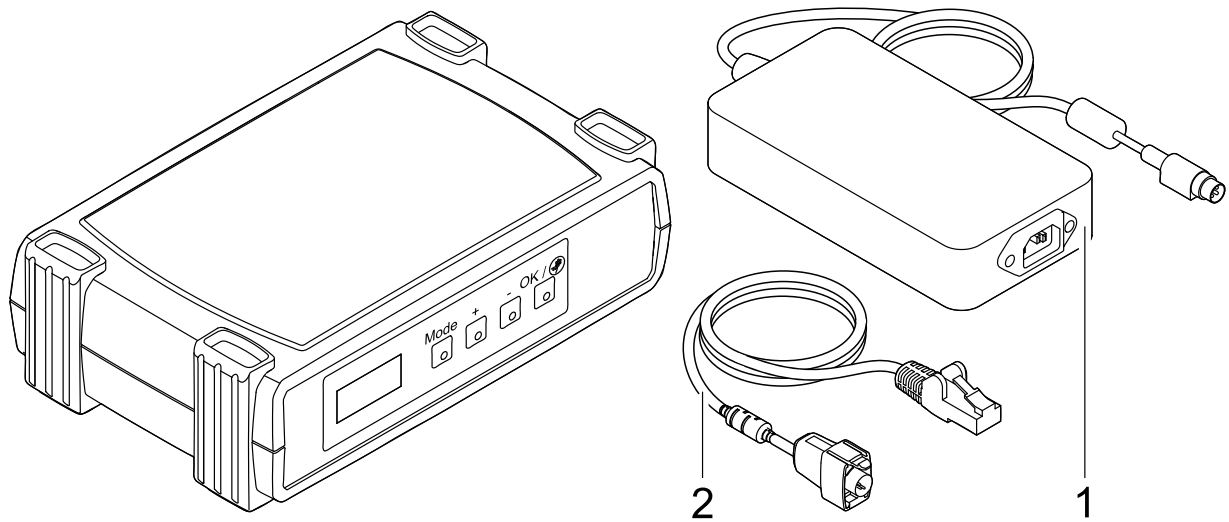

Item no.	Product
33919	StreamMax Pump Controller

Pos.	Item no. Product	Product	Item no. Spare part	Spare part	Number
1	33919	StreamMax Pump Controller [INT]	73189	Spare part power supply StreamMax Contr.	1
2	33919	StreamMax Pump Controller [INT]	73190	Spare part cable RJ45 StreamMax Contr.	1