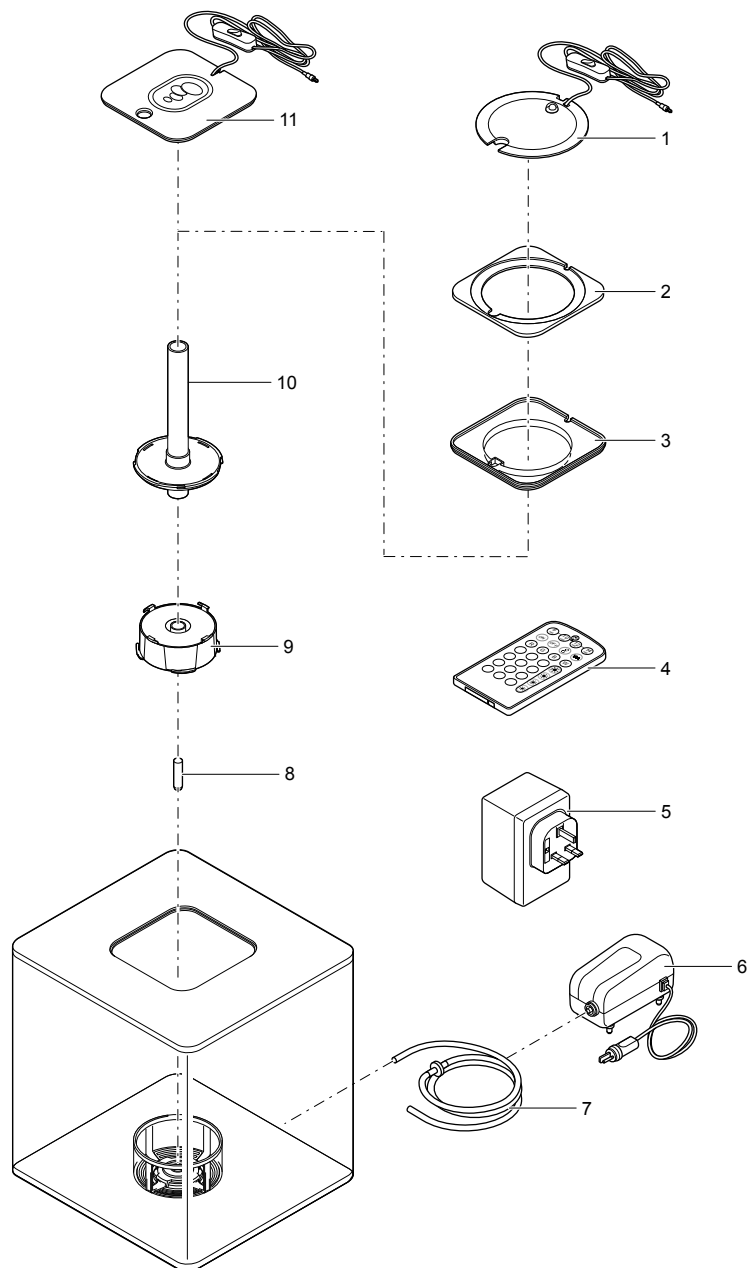

Item no.	Product
72017	biOrb CUBE 30 LED black
72018	biOrb CUBE 30 LED transparent
72019	biOrb CUBE 30 LED white
72023	biOrb CUBE 60 LED black
72024	biOrb CUBE 60 LED transparent
72025	biOrb CUBE 60 LED white
72020	biOrb CUBE 30 MCR black
72021	biOrb CUBE 30 MCR transparent
72022	biOrb CUBE 30 MCR white
72026	biOrb CUBE 60 MCR black
72027	biOrb CUBE 60 MCR transparent
72028	biOrb CUBE 60 MCR white