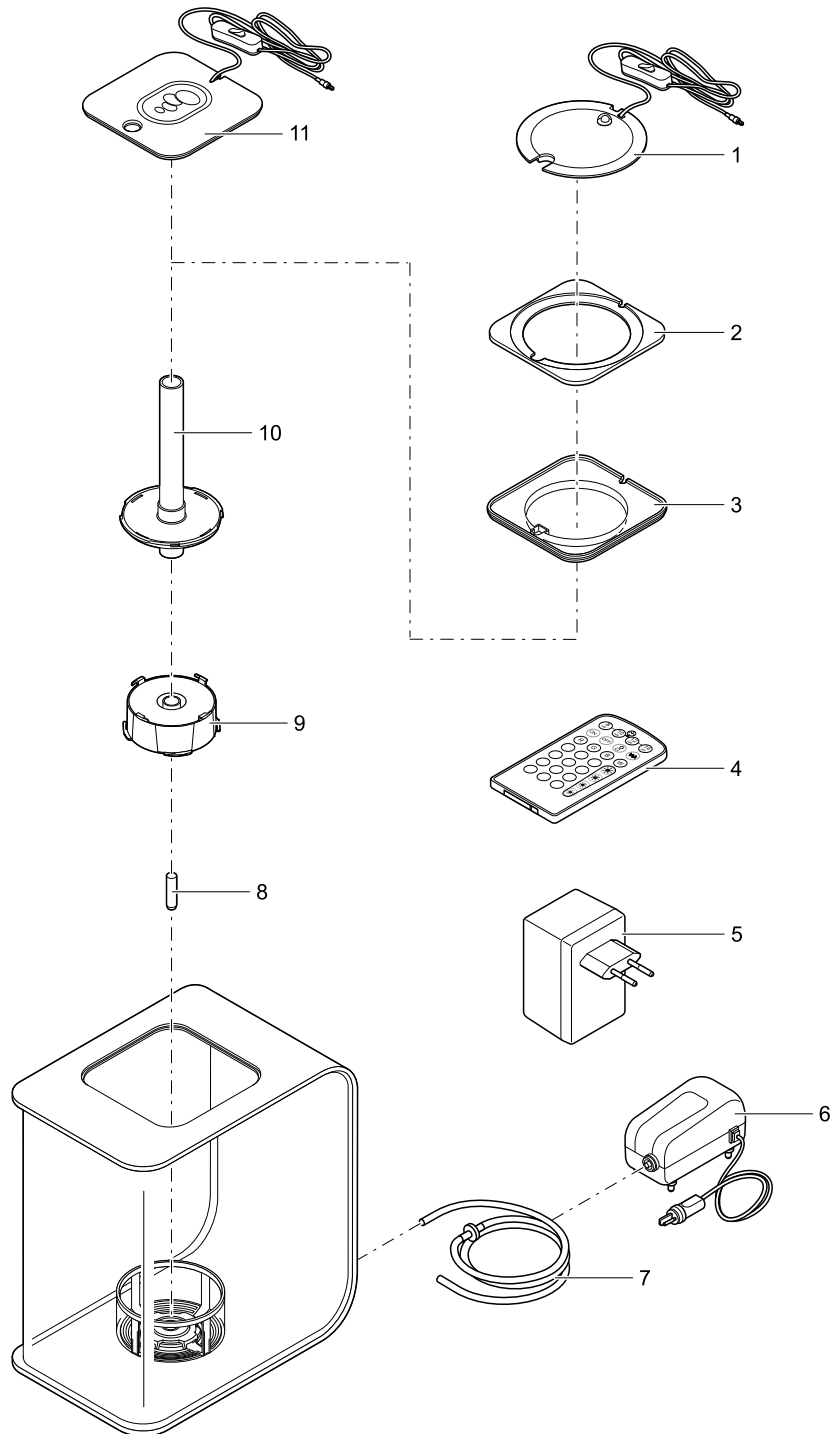

Item no.	Product
45910	biOrb FLOW 15 LED black
45915	biOrb FLOW 15 LED white
46870	biOrb FLOW 15 MCR black
46876	biOrb FLOW 15 MCR white
45920	biOrb FLOW 30 LED black
45925	biOrb FLOW 30 LED white
46881	biOrb FLOW 30 MCR black
46886	biOrb FLOW 30 MCR white

Item no.	Product
45912	GB biOrb FLOW 15 LED white
45917	GB biOrb FLOW 30 LED black
45922	GB biOrb FLOW 30 LED white
45907	GB biOrb FLOW 15 LED black
46867	GB biOrb FLOW 15 MCR black
46873	GB biOrb FLOW 15 MCR white
46878	GB biOrb FLOW 30 MCR black
46883	GB biOrb FLOW 30 MCR white