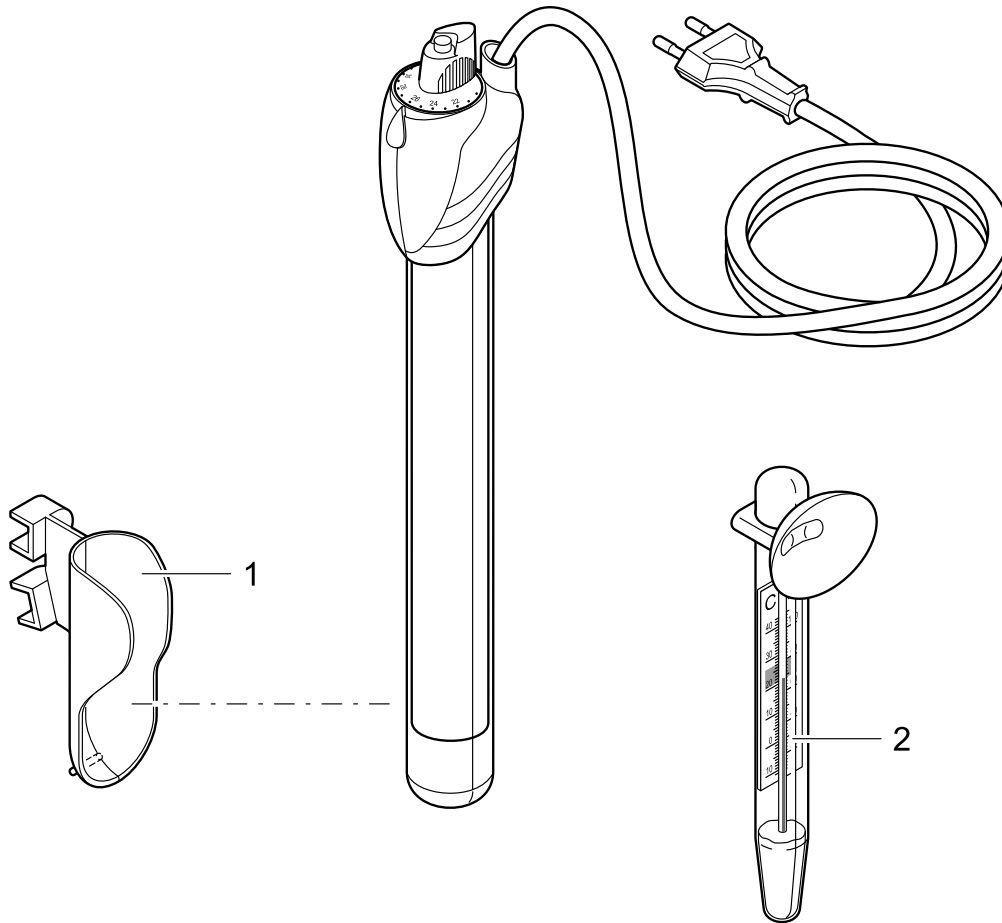

Item no.   **Product**
46000   biOrb Heater pack

Item no.   **Product**
45998   GB   biOrb Heater pack

Pos.	Item no. Product	Product	Item no. Spare part	Spare part	Num- ber
1	46000	biOrb Heater pack [INT]	45997	biOrb Heater stand	1
	45998	biOrb Heater pack [GB]			
2	46000	biOrb Heater pack [INT]	35828	biOrb replacement glass thermometer	1
	45998	biOrb Heater pack [GB]