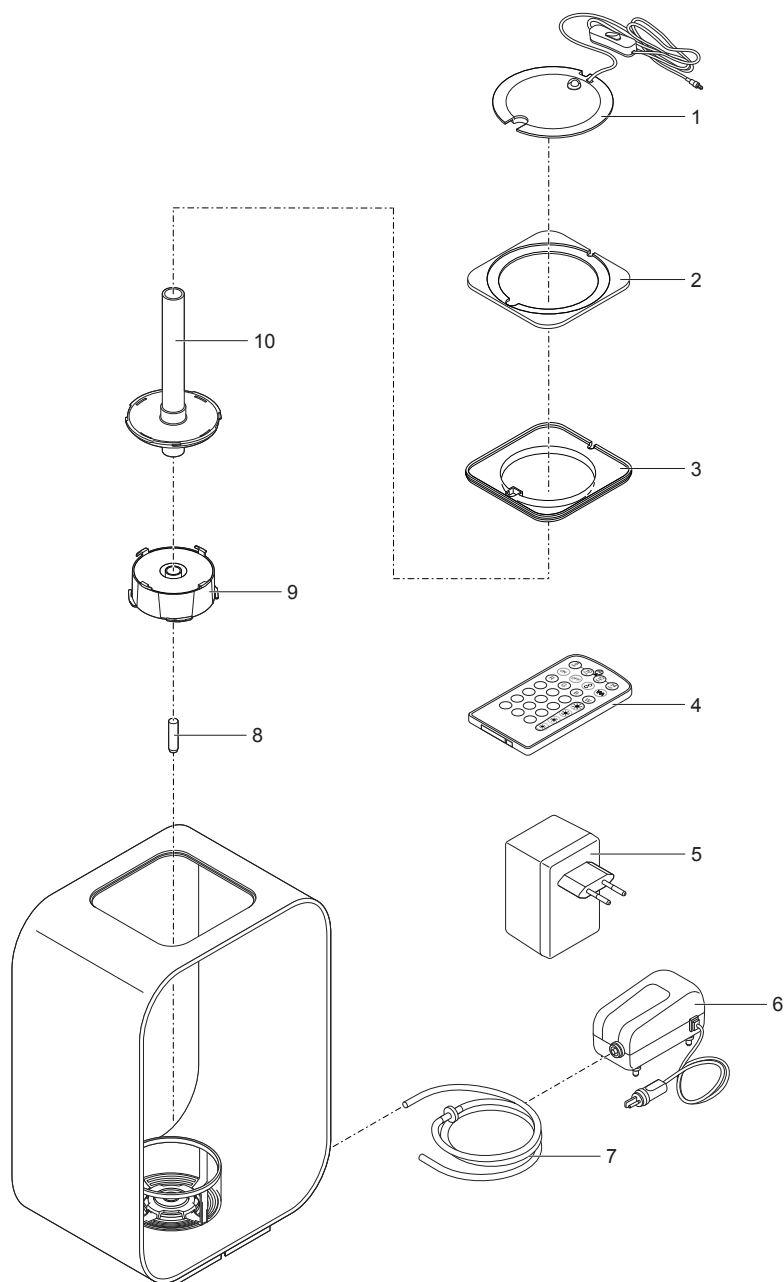

Item no.	Product
45827	biOrb LIFE 30 MCR black
45841	biOrb LIFE 30 MCR white
45846	biOrb LIFE 30 MCR clear
45856	biOrb LIFE 45 MCR black
45870	biOrb LIFE 45 MCR white
45875	biOrb LIFE 45 MCR clear
45885	biOrb LIFE 60 MCR black
45899	biOrb LIFE 60 MCR white
45904	biOrb LIFE 60 MCR clear

Item no.	Product
45824	GB biOrb LIFE 30 MCR black
45843	GB biOrb LIFE 30 MCR clear
45838	GB biOrb LIFE 30 MCR white
45853	GB biOrb LIFE 45 MCR black
45872	GB biOrb LIFE 45 MCR clear
45867	GB biOrb LIFE 45 MCR white
45882	GB biOrb LIFE 60 MCR black
45901	GB biOrb LIFE 60 MCR clear
45896	GB biOrb LIFE 60 MCR white
45819	GB biOrb LIFE 30 intelligent LED black
45833	GB biOrb LIFE 30 intelligent LED white
45848	GB biOrb LIFE 45 intelligent LED black
45862	GB biOrb LIFE 45 intelligent LED white
45877	GB biOrb LIFE 60 intelligent LED black
45891	GB biOrb LIFE 60 intelligent LED white