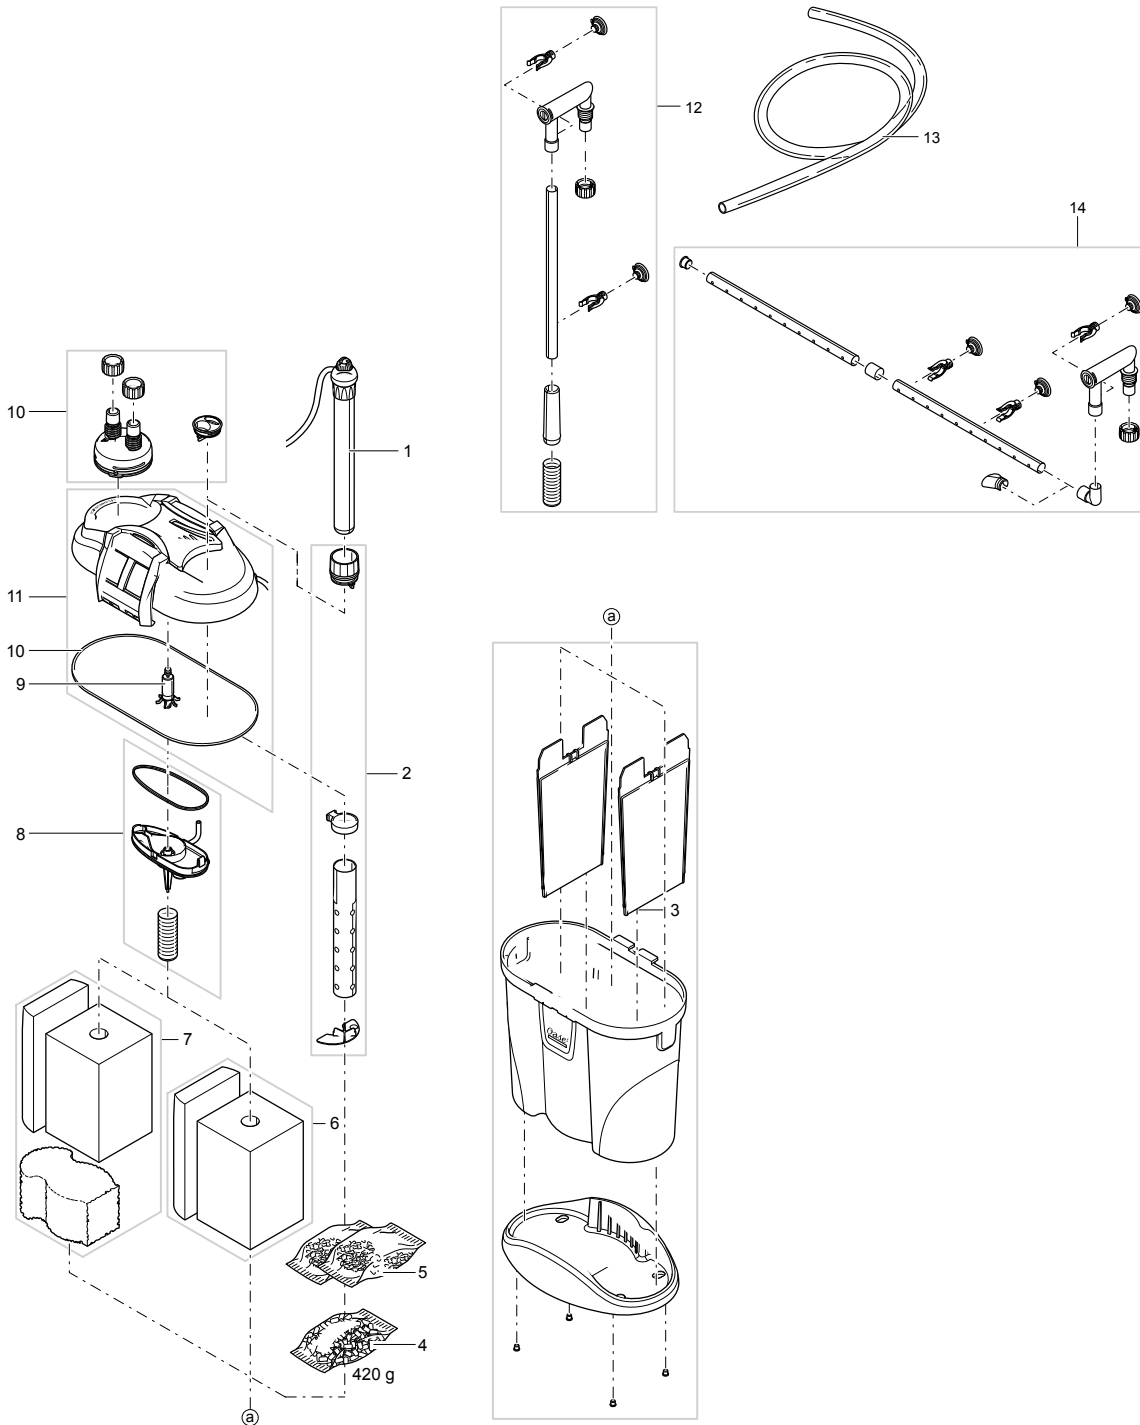

Item no.	Product
42665	FiltoSmart 200
42666	FiltoSmart 300
42668	FiltoSmart Thermo 200
42669	FiltoSmart Thermo 300

Item no.	Product
42682	GB FiltoSmart 200
42683	GB FiltoSmart 300
42695	GB FiltoSmart Thermo 200
42697	GB FiltoSmart Thermo 300