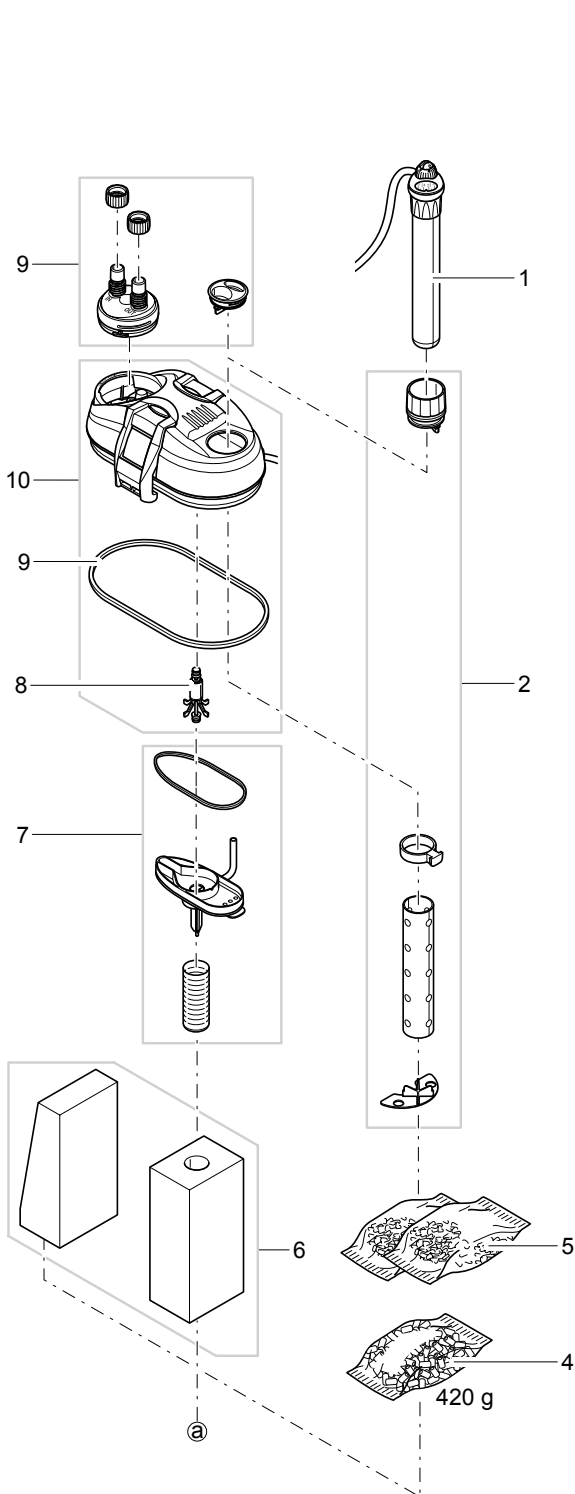

Item no.	Product
42664	FiltoSmart 100
42667	FiltoSmart Thermo 100

Item no.	Product
42681	GB FiltoSmart 100
42684	GB FiltoSmart Thermo 100