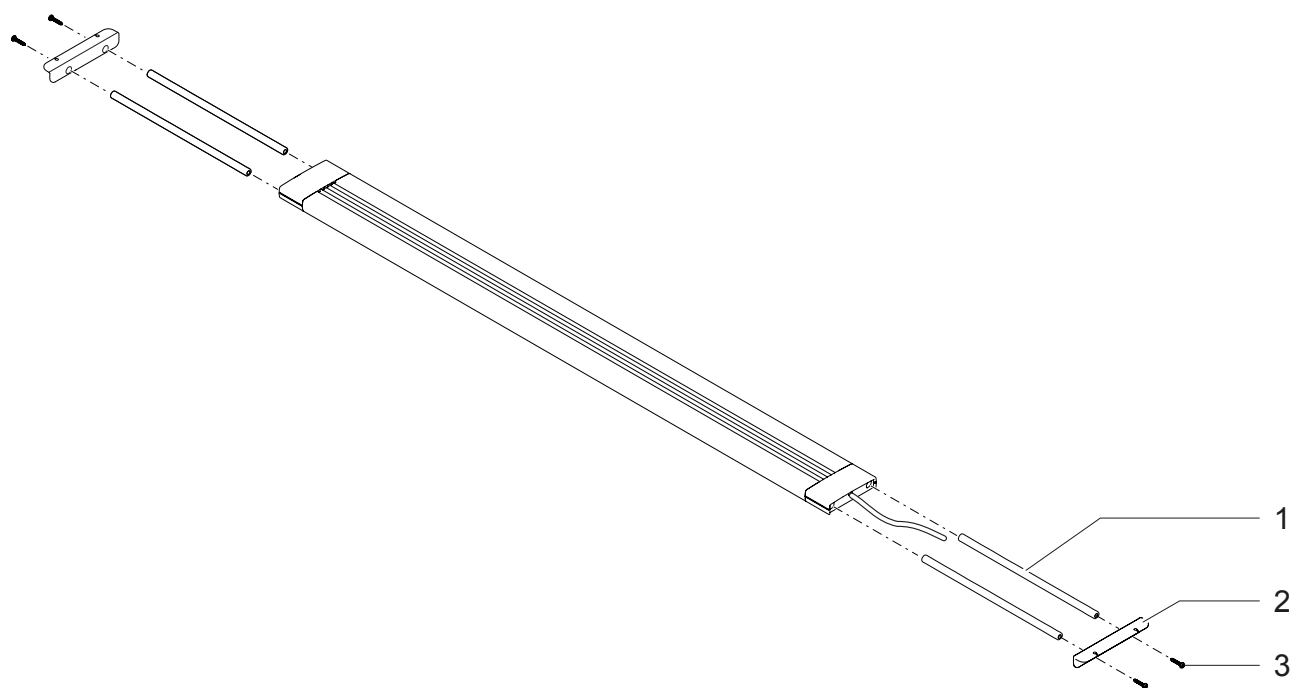

Pos.	Item no. Product	Product	Item no. Spare part	Spare part	Number
1	33892	HighLine Premium LED 45 [INT]	36214	Aluminium pipe HighLine LED	1
	33893	HighLine Premium LED 65 [INT]			
	33894	HighLine Premium LED 80 [INT]			
	33895	HighLine Premium LED 100 [INT]			
	33896	HighLine Premium LED 120 [INT]			
2	33892	HighLine Premium LED 45 [INT]	36215	Holder flat HighLine LED	1
	33893	HighLine Premium LED 65 [INT]			
	33894	HighLine Premium LED 80 [INT]			
	33895	HighLine Premium LED 100 [INT]			
	33896	HighLine Premium LED 120 [INT]			
3	33892	HighLine Premium LED 45 [INT]	70073	Cylinder screw V4A DIN 84 M4 x 10	1
	33893	HighLine Premium LED 65 [INT]			
	33894	HighLine Premium LED 80 [INT]			
	33895	HighLine Premium LED 100 [INT]			
	33896	HighLine Premium LED 120 [INT]			