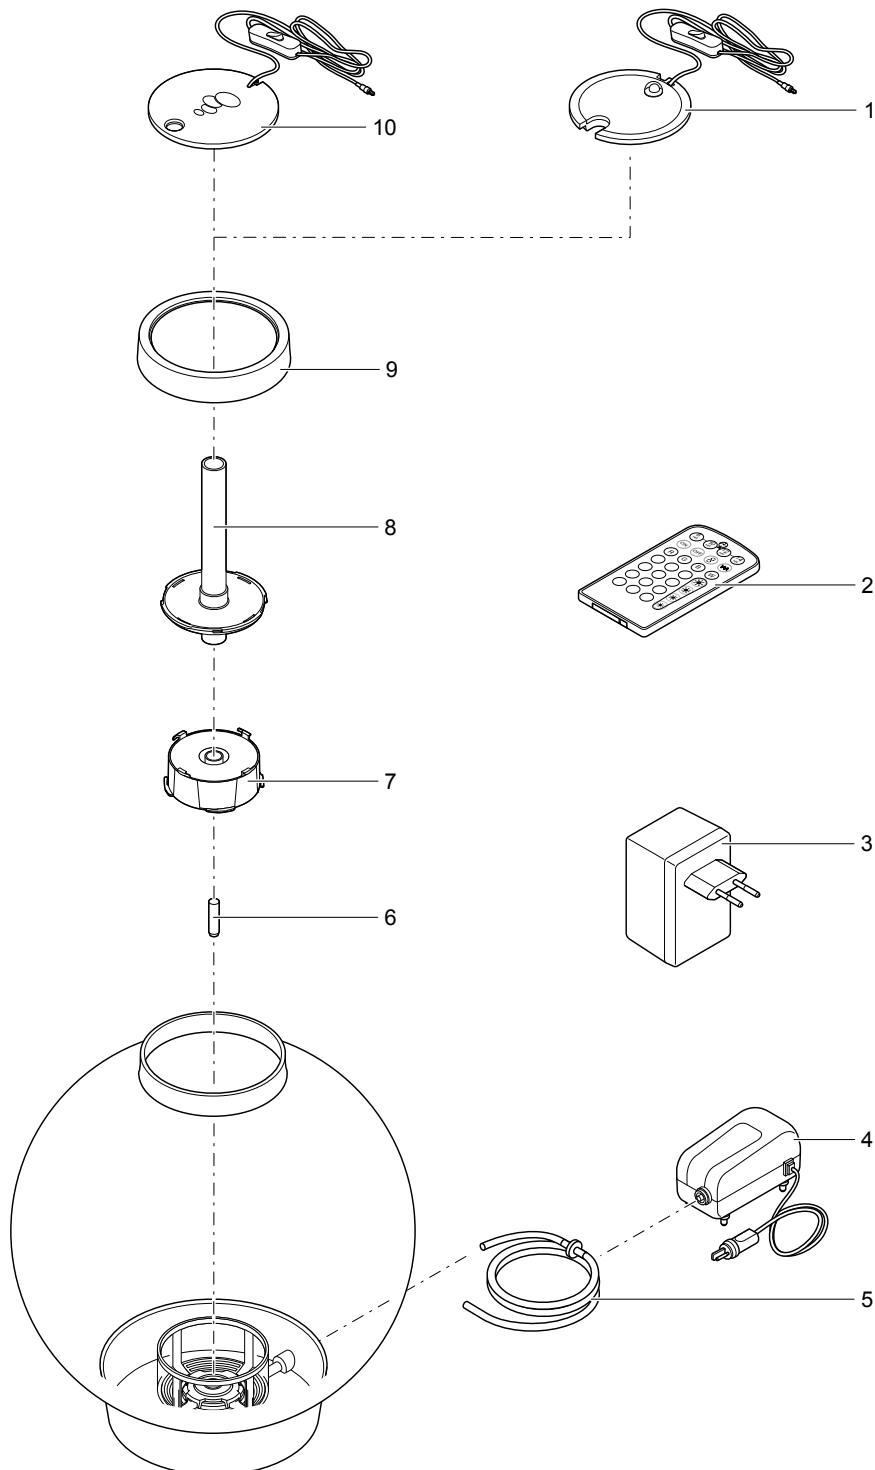

Item no.	Product
71997	biOrb CLASSIC 105 MCR black
71998	biOrb CLASSIC 105 MCR silver
72002	biOrb CLASSIC 15 MCR black
72003	biOrb CLASSIC 15 MCR silver
72004	biOrb CLASSIC 15 MCR white
71999	biOrb CLASSIC 15 LED black
72000	biOrb CLASSIC 15 LED silver
72001	biOrb CLASSIC 15 LED white