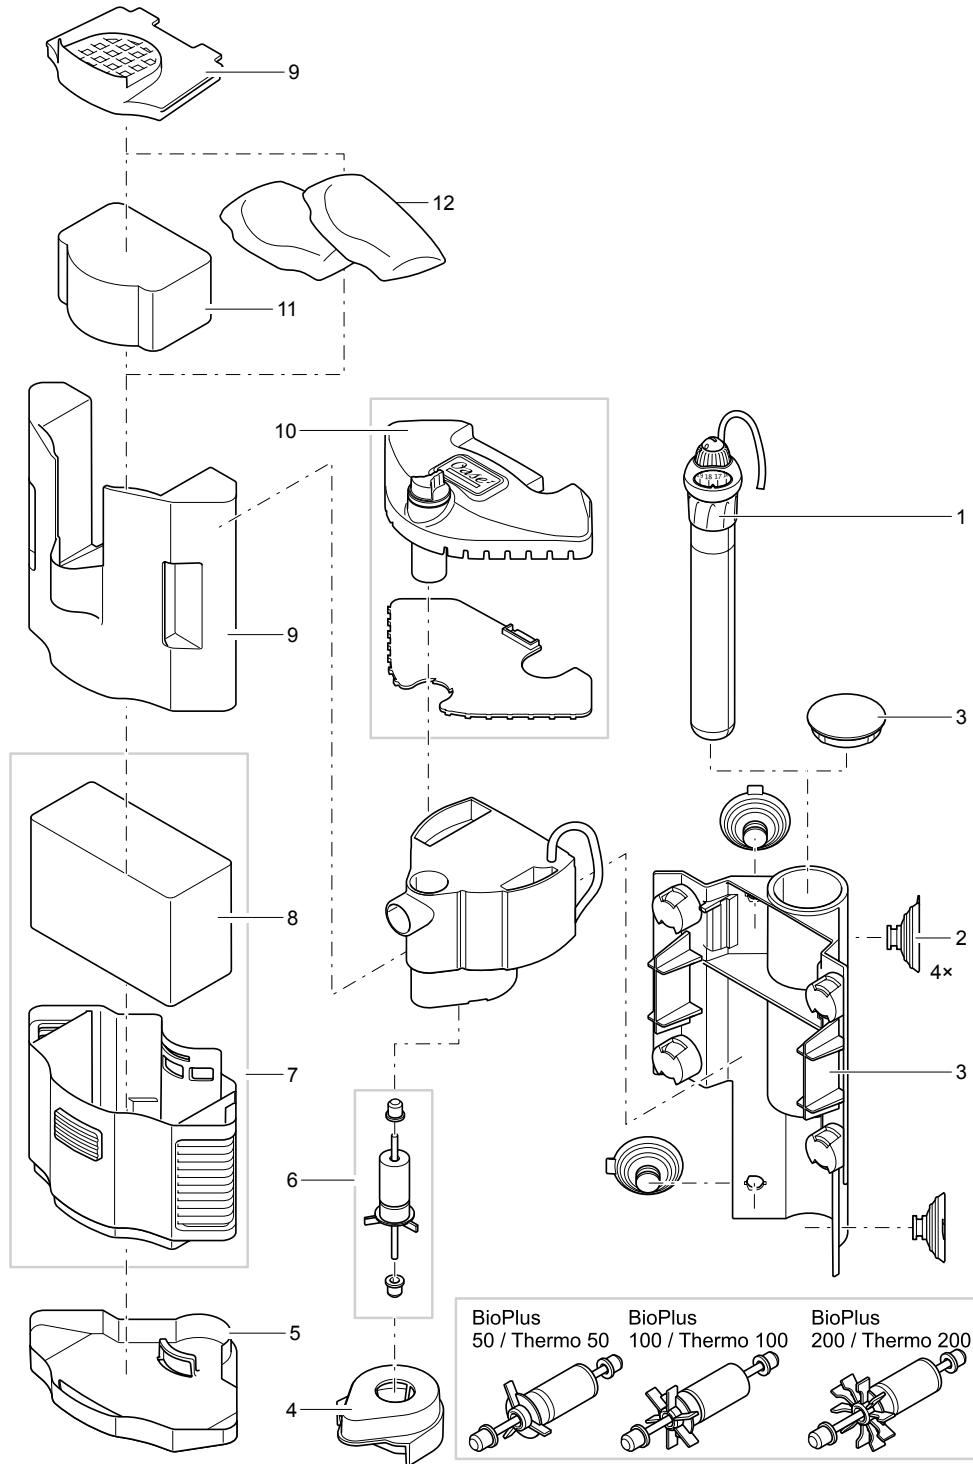

Item no.	Product	Item no.	Product
42233	BioPlus 50	42239	GB BioPlus 50
42234	BioPlus 100	42240	GB BioPlus 100
42235	BioPlus 200	42241	GB BioPlus 200
42236	BioPlus Thermo 50	42242	GB BioPlus Thermo 50
42237	BioPlus Thermo 100	42243	GB BioPlus Thermo 100
42238	BioPlus Thermo 200	42244	GB BioPlus Thermo 200