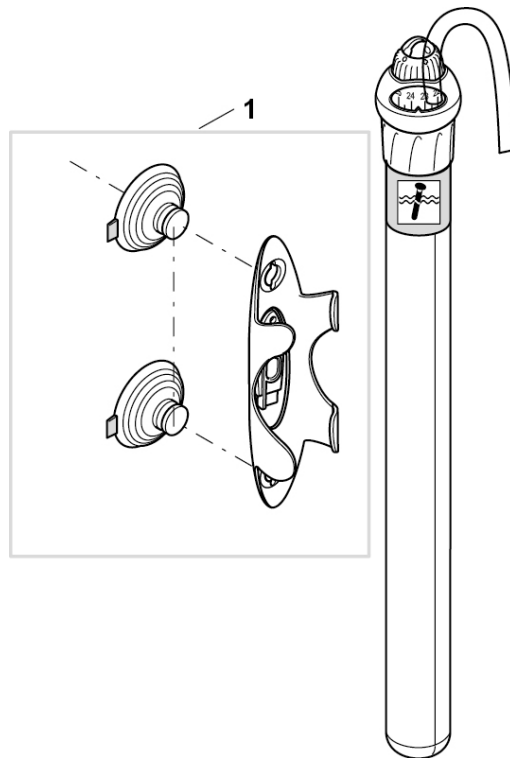

Item no.	Product
42698	HeatUp 25
42699	HeatUp 50
42701	HeatUp 75
42703	HeatUp 100
42705	HeatUp 150
42708	HeatUp 200
42712	HeatUp 250
42713	HeatUp 300

Item no.	Product
45446	GB HeatUp 25
42724	GB HeatUp 50
42725	GB HeatUp 75
42726	GB HeatUp 100
42727	GB HeatUp 150
42728	GB HeatUp 200
42729	GB HeatUp 250
42730	GB HeatUp 300

Pos.	Item no. Product	Product	Item no. Spare part	Spare part	Number
1	42698	HeatUp 25 [INT]	45373	Replacement bracket heater	1
	42699	HeatUp 50 [INT]			
	42701	HeatUp 75 [INT]			
	42703	HeatUp 100 [INT]			
	42705	HeatUp 150 [INT]			
	42708	HeatUp 200 [INT]			
	42712	HeatUp 250 [INT]			
	42713	HeatUp 300 [INT]			
	45446	HeatUp 25 [GB]			
	42724	HeatUp 50 [GB]			
	42725	HeatUp 75 [GB]			
	42726	HeatUp 100 [GB]			
	42727	HeatUp 150 [GB]			
	42728	HeatUp 200 [GB]			
	42729	HeatUp 250 [GB]			
	42730	HeatUp 300 [GB]