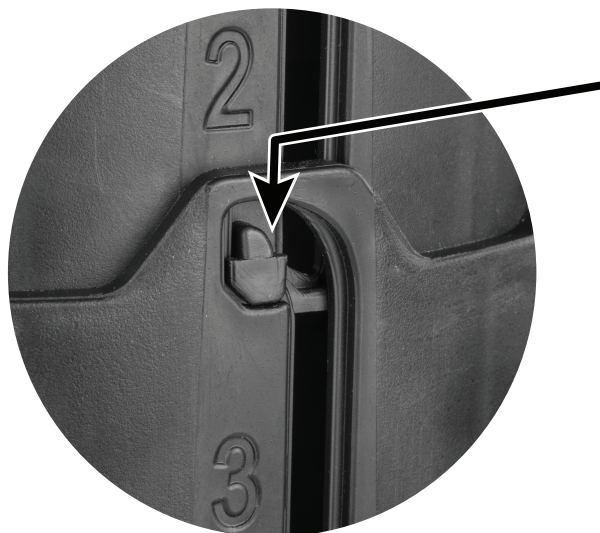

# KCT

ODS202BLK/BLU/RED

Imported by:

KCT Direct  
Glebe Farm,  
Old London Road,  
Copdock, Ipswich,  
Suffolk, IP83JN,  
United Kingdom

Place thumb and index finger into the dedicated holes either side of the stool. Twist and pull apart to open stool.

Expand stool to desired height.

Twist to lock into place at desired height - ensure the mechanism has clicked into place before use.