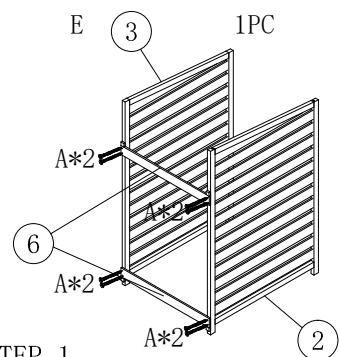

Single Wheelie Bin Store

KCT

Imported by:
KCT Direct
Glebe Farm, Old
London Road
Copdock
Ipswich, Suffolk
IP8 3JN
United Kingdom

Assembly Instructions

GWS101

-  A M3.5*16 24PCS+1
-  B M3.5*25 10PCS+1
-  C M3.5*20 1PCS+1
-  D  1PC
-  E  1PC
-  F  1PC

A M3.5*16 8PCS

STEP 1

A M3.5*16 4PCS

STEP 2

B M3.5*25 4PCS
C M3.5*20 1PCS

STEP 3

B M3.5*25 6PCS

STEP 4

D  1PC
E  1PC

STEP 5

A M3.5*16 6PCS

STEP 6

A M3.5*16 6PCS
F  1PC

STEP 7

STEP 8