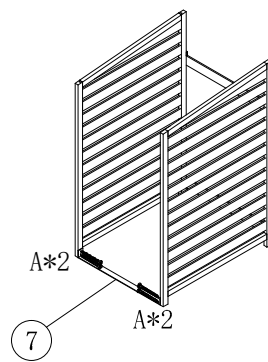

Single Wheelie Bin Store

KCT

Imported by:
KCT Direct
Glebe Farm, Old
London Road
Copdock
Ipswich, Suffolk
IP8 3JN
United Kingdom

Assembly Instructions

GWS101

-  A M3.5*16 24PCS+1
-  B M3.5*25 10PCS+1
-  C M3.5*20 1PCS+1
-  D  1PC
-  E  1PC
-  F  1PC

A M3.5*16 8PCS

STEP 1

A M3.5*16 4PCS

STEP 2

B M3.5*25 4PCS
C M3.5*20 1PCS

STEP 3

B M3.5*25 6PCS

STEP 4

D  1PC
E  1PC

STEP 5

A M3.5*16 6PCS

STEP 6

A M3.5*16 6PCS
F  1PC

STEP 7

STEP 8