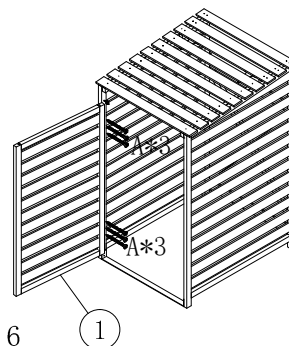

Single Wheelie Bin Store

KCT

Imported by:
KCT Direct
Glebe Farm, Old
London Road
Copdock
Ipswich, Suffolk
IP8 3JN
United Kingdom

Assembly Instructions

GWS101

-  A M3.5*16 24PCS+1
-  B M3.5*25 10PCS+1
-  C M3.5*20 1PCS+1
-  D  1PC
-  E  1PC
-  F  1PC

A M3.5*16 8PCS

STEP 1

A M3.5*16 4PCS

STEP 2

B M3.5*25 4PCS
C M3.5*20 1PCS

STEP 3

B M3.5*25 6PCS

STEP 4

D  1PC
E  1PC

STEP 5

A M3.5*16 6PCS

STEP 6

A M3.5*16 6PCS
F  1PC

STEP 7

STEP 8