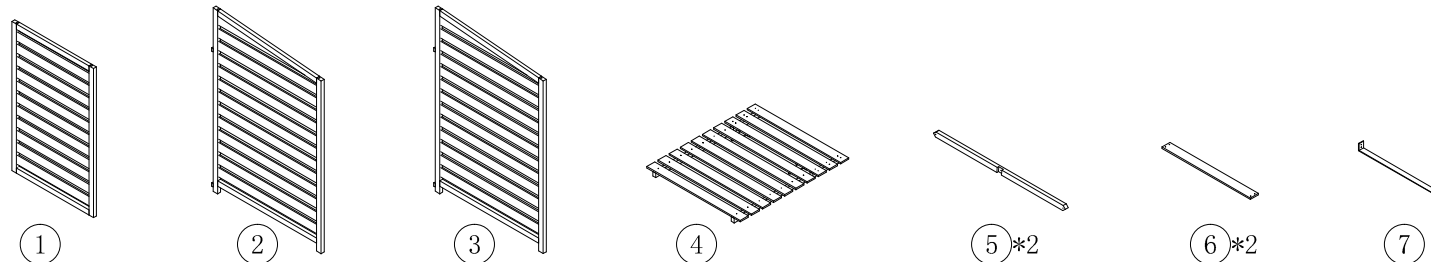

Single Wheelie Bin Store

KCT

Imported by:
KCT Direct
Glebe Farm, Old
London Road
Copdock
Ipswich, Suffolk
IP8 3JN
United Kingdom

Assembly Instructions

GWS101

-  A M3.5*16 24PCS+1
-  B M3.5*25 10PCS+1
-  C M3.5*20 1PCS+1
-  D  1PC
-  E  1PC
-  F  1PC

A M3.5*16 8PCS

STEP 1

A M3.5*16 4PCS

STEP 2

B M3.5*25 4PCS
C M3.5*20 1PCS

STEP 3

B M3.5*25 6PCS

STEP 4

D  1PC
E  1PC

STEP 5

A M3.5*16 6PCS

STEP 6

A M3.5*16 6PCS
F  1PC

STEP 7

STEP 8