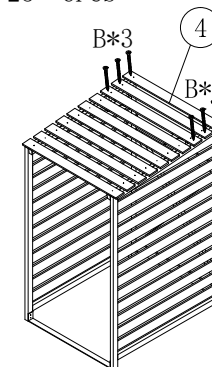

Single Wheelie Bin Store

KCT

Imported by:
KCT Direct
Glebe Farm, Old
London Road
Copdock
Ipswich, Suffolk
IP8 3JN
United Kingdom

Assembly Instructions

GWS101

-  A M3.5*16 24PCS+1
-  B M3.5*25 10PCS+1
-  C M3.5*20 1PCS+1
-  D  1PC
-  E  1PC
-  F  1PC

A M3.5*16 8PCS

STEP 1

A M3.5*16 4PCS

STEP 2

B M3.5*25 4PCS
C M3.5*20 1PCS

STEP 3

B M3.5*25 6PCS

STEP 4

D  1PC
E  1PC

STEP 5

A M3.5*16 6PCS

STEP 6

A M3.5*16 6PCS
F  1PC

STEP 7

STEP 8