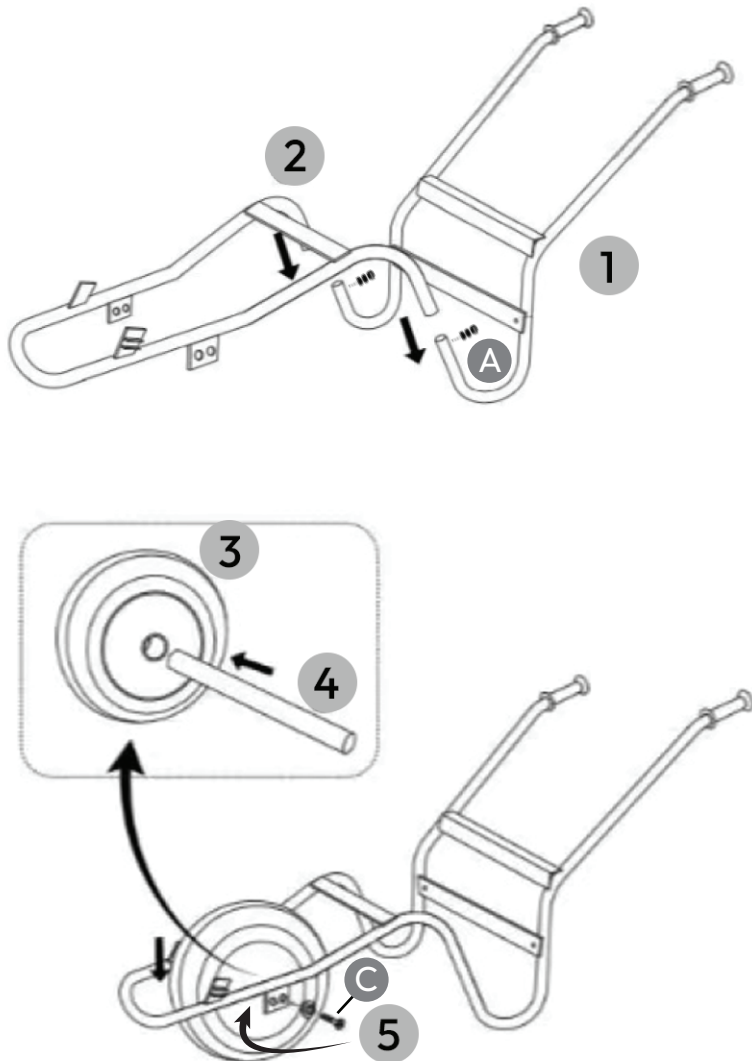

# 85L Wheelbarrow

# KCT

GWB204

Imported by:

KCT Direct  
Glebe Farm,  
Old London Road,  
Copdock, Ipswich,  
Suffolk, IP8 3JN,  
United Kingdom

Image	Part	Pcs.
	1	1
	2	1
	3	1
	4	1
	5	2
	6	1
	7	1