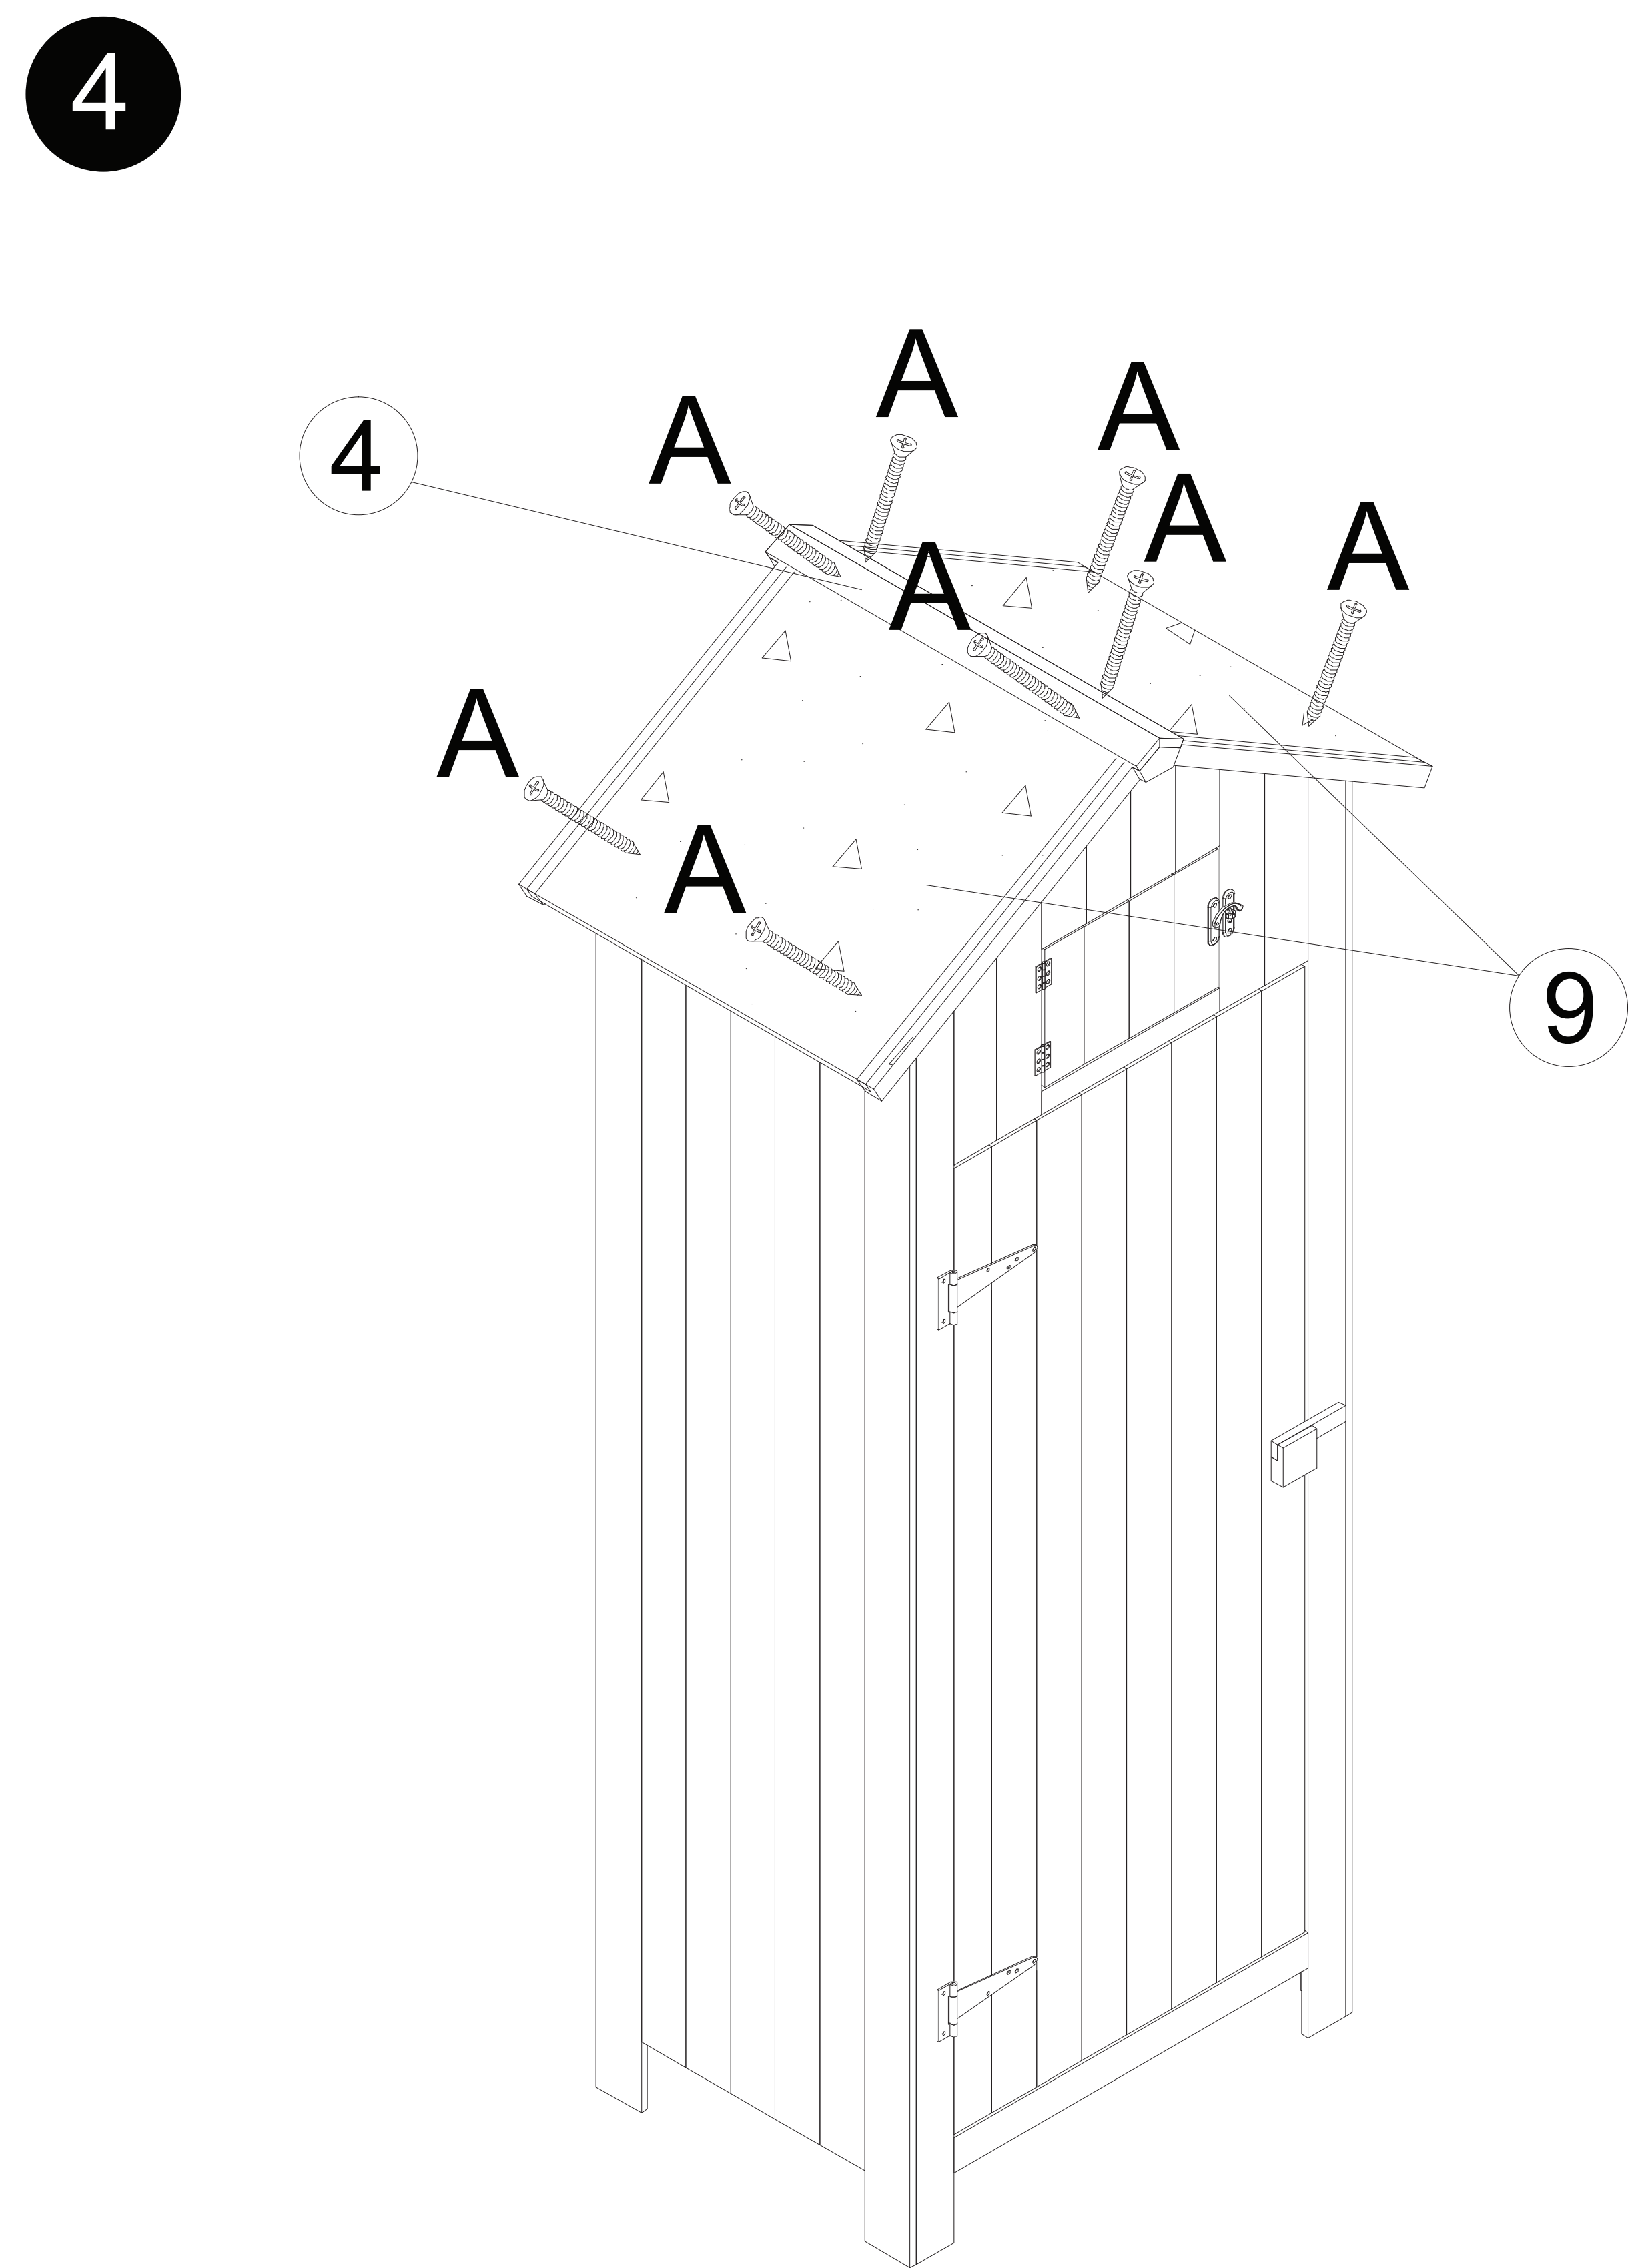

KCT Apex Garden Storage Cupboard

User Instructions - Please keep for future reference

ArtVer#1

IMPORTANT

Build on a stable and flat area - Do not attempt to assemble when windy
 Intended for storage purposes only - Do not overload the shelves and do not make the unit top heavy
 Avoid placing heavy items against the walls

KCT Apex Garden Storage Cupboard

User Instructions - Please keep for future reference

ArtVer#1

Parts List

A		3.5*35 - 8pcs
B		3.5*30 - 14pcs
C		M6*50 - 9pcs
D		3.5*20 - 1pcs

Imported by:
 KCT Direct
 Glebe Farm, Old London Road
 Copdock
 Ipswich, Suffolk
 IP8 3JN
 United Kingdom

1		1pc	2		1pc	3		1pc
4		1pc	5		1pc	6		1pc
7		3pc	8		2pcs	9		2pcs
10	