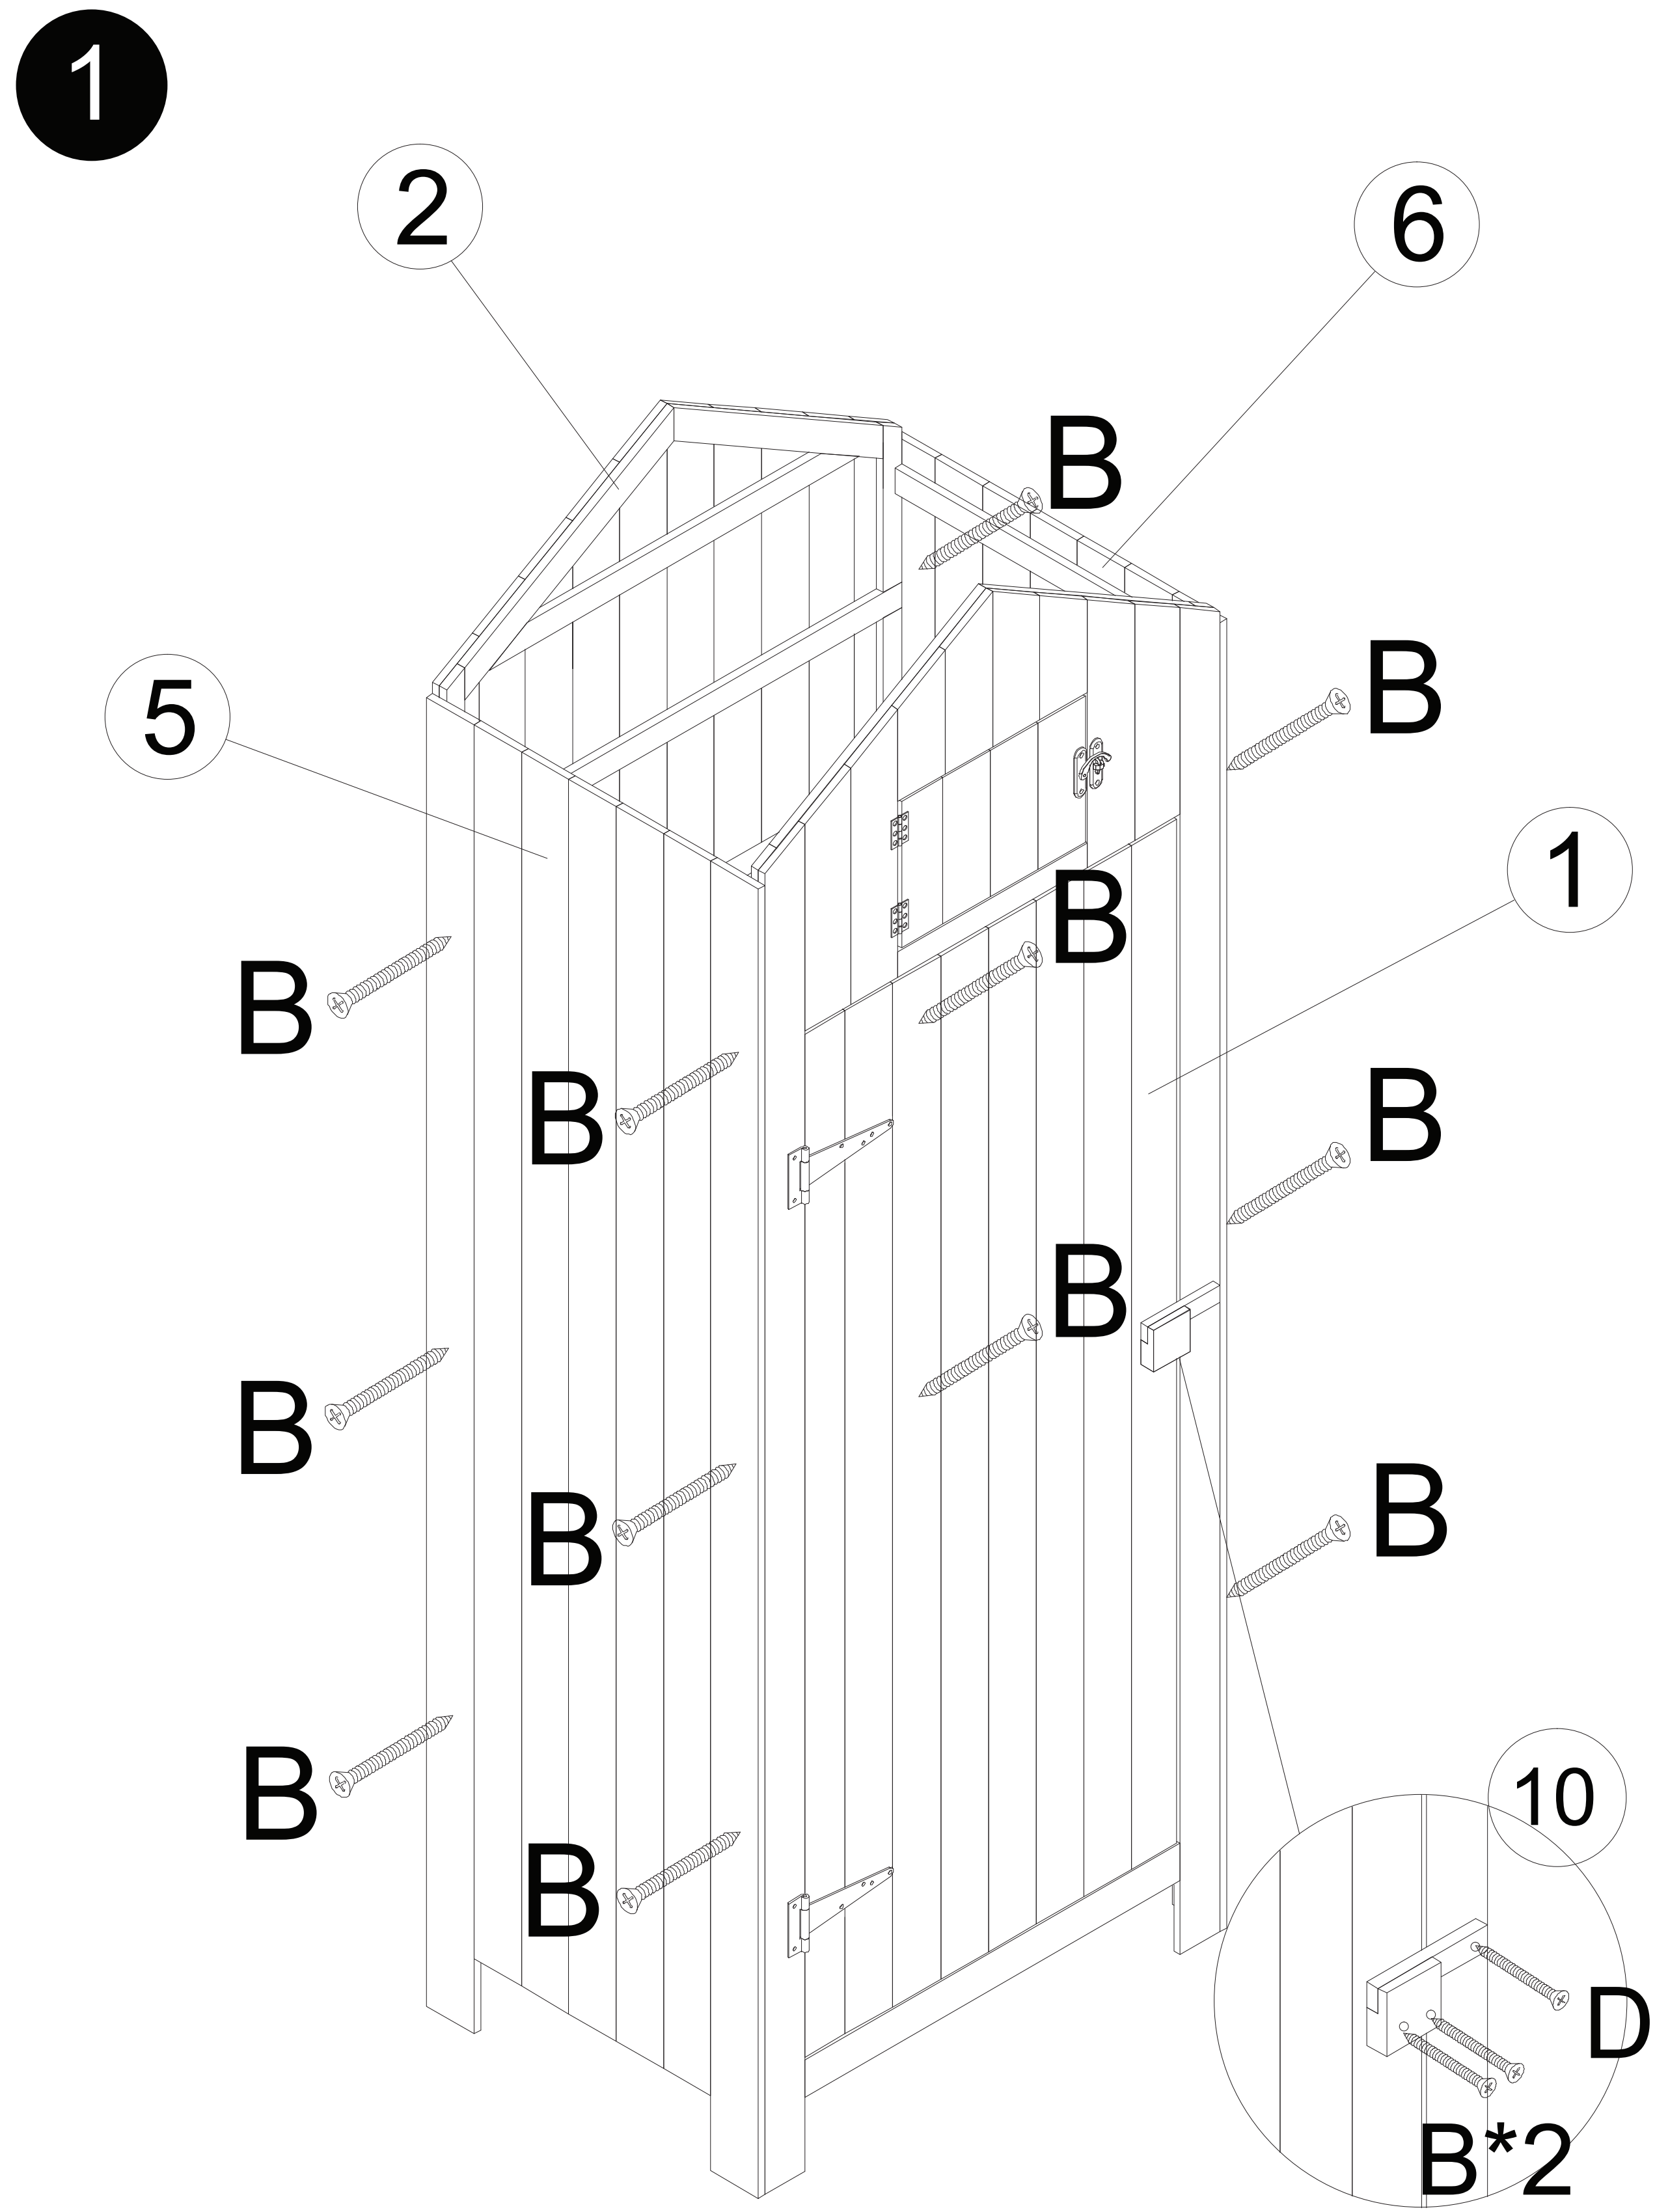

KCT Apex Garden Storage Cupboard

User Instructions - Please keep for future reference

ArtVer#1

IMPORTANT

Build on a stable and flat area - Do not attempt to assemble when windy
 Intended for storage purposes only - Do not overload the shelves and do not make the unit top heavy
 Avoid placing heavy items against the walls

KCT Apex Garden Storage Cupboard

User Instructions - Please keep for future reference

ArtVer#1

Parts List

A		3.5*35 - 8pcs
B		3.5*30 - 14pcs
C		M6*50 - 9pcs
D		3.5*20 - 1pcs

Imported by:
 KCT Direct
 Glebe Farm, Old London Road
 Copdock
 Ipswich, Suffolk
 IP8 3JN
 United Kingdom

1		1pc	2		1pc	3		1pc
4		1pc	5		1pc	6		1pc
7		3pc	8		2pcs	9		2pcs
10	