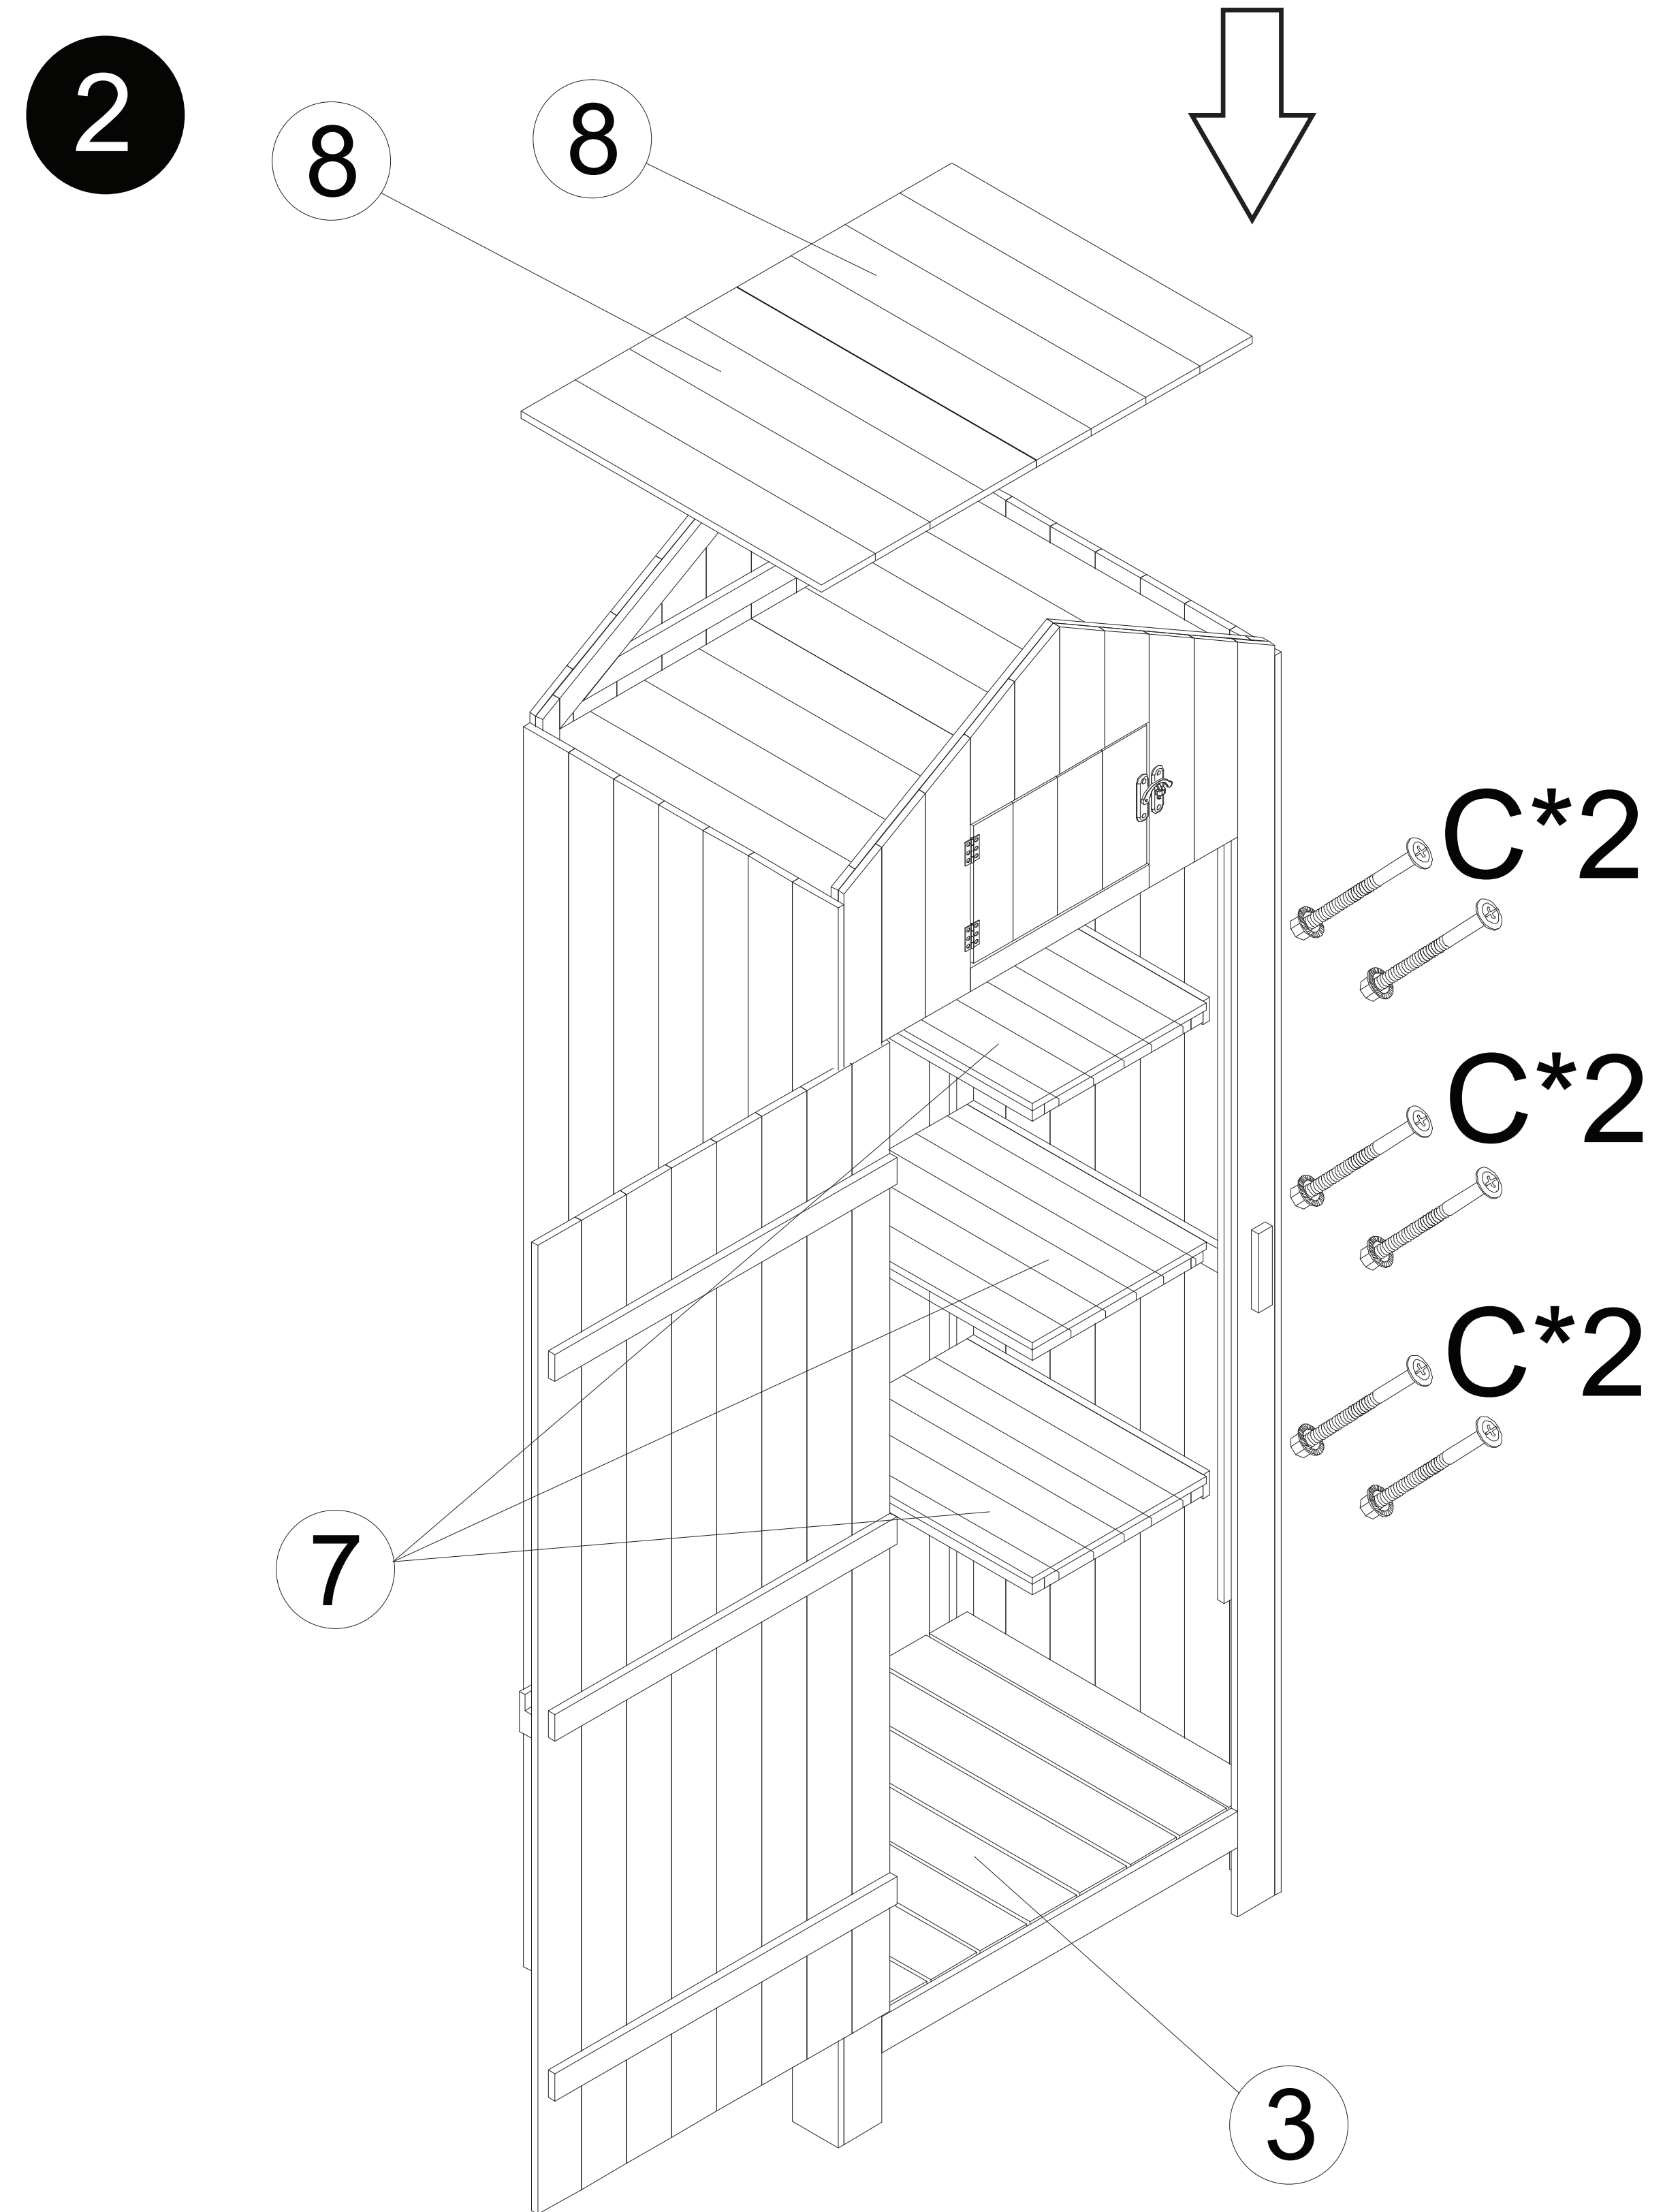

KCT Apex Garden Storage Cupboard

User Instructions - Please keep for future reference

ArtVer#1

IMPORTANT

Build on a stable and flat area - Do not attempt to assemble when windy
 Intended for storage purposes only - Do not overload the shelves and do not make the unit top heavy
 Avoid placing heavy items against the walls

KCT Apex Garden Storage Cupboard

User Instructions - Please keep for future reference

ArtVer#1

Parts List

A		3.5*35 - 8pcs
B		3.5*30 - 14pcs
C		M6*50 - 9pcs
D		3.5*20 - 1pcs

Imported by:
 KCT Direct
 Glebe Farm, Old London Road
 Copdock
 Ipswich, Suffolk
 IP8 3JN
 United Kingdom

1		1pc	2		1pc	3		1pc
4		1pc	5		1pc	6		1pc
7		3pc	8		2pcs	9		2pcs
10	