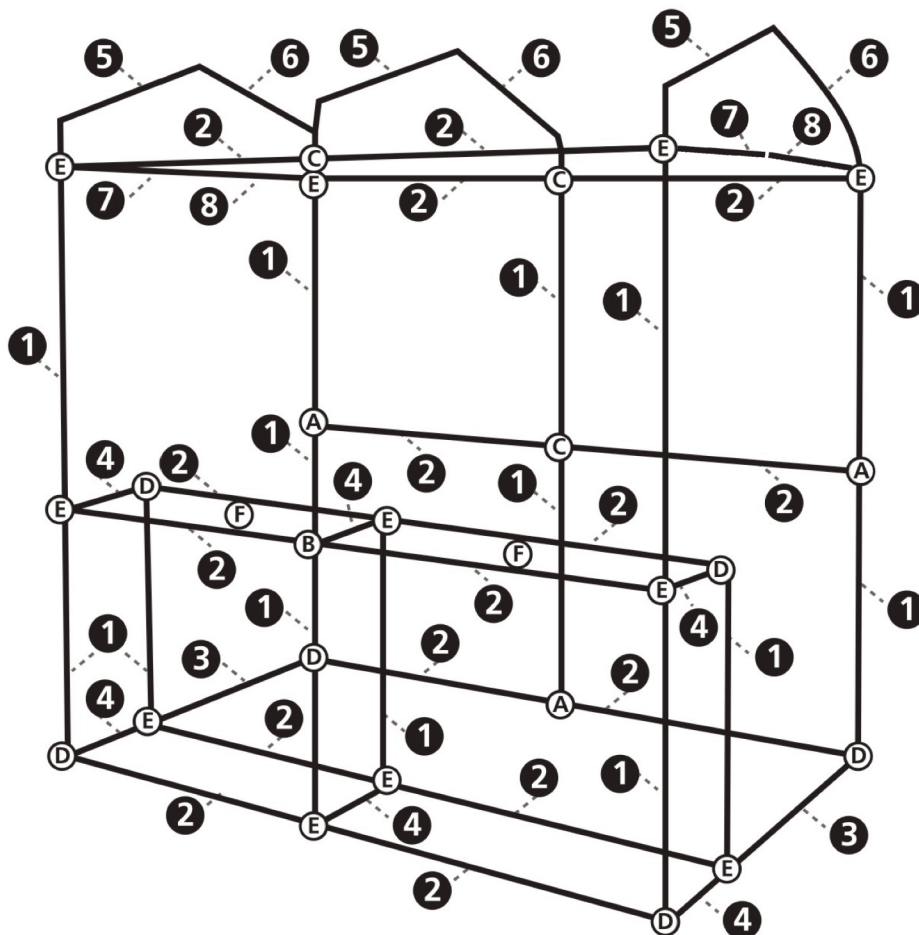

KCT Walk in Greenhouse

User Instructions - Please keep for future reference

ArtVer#2

PACK CONTENTS:

Please check contents before attempting to construct greenhouse

①		15	Ⓐ		3
②		16	Ⓑ		1
③		2	Ⓒ		3
④		6	Ⓓ		6
⑤		3	Ⓔ		11
⑥		3	Ⓕ		2
⑦		2	Ⓖ		1
⑧		2	Ⓗ		4
⑧		2	Ⓘ		4

Imported by:
 KCT Leisure
 Glebe Farm, Old London Road
 Copdock
 Ipswich, Suffolk
 IP8 3JN
 United Kingdom

IMPORTANT

Recommended two people for assembly.

Assembled unit should be positioned in a sheltered location.