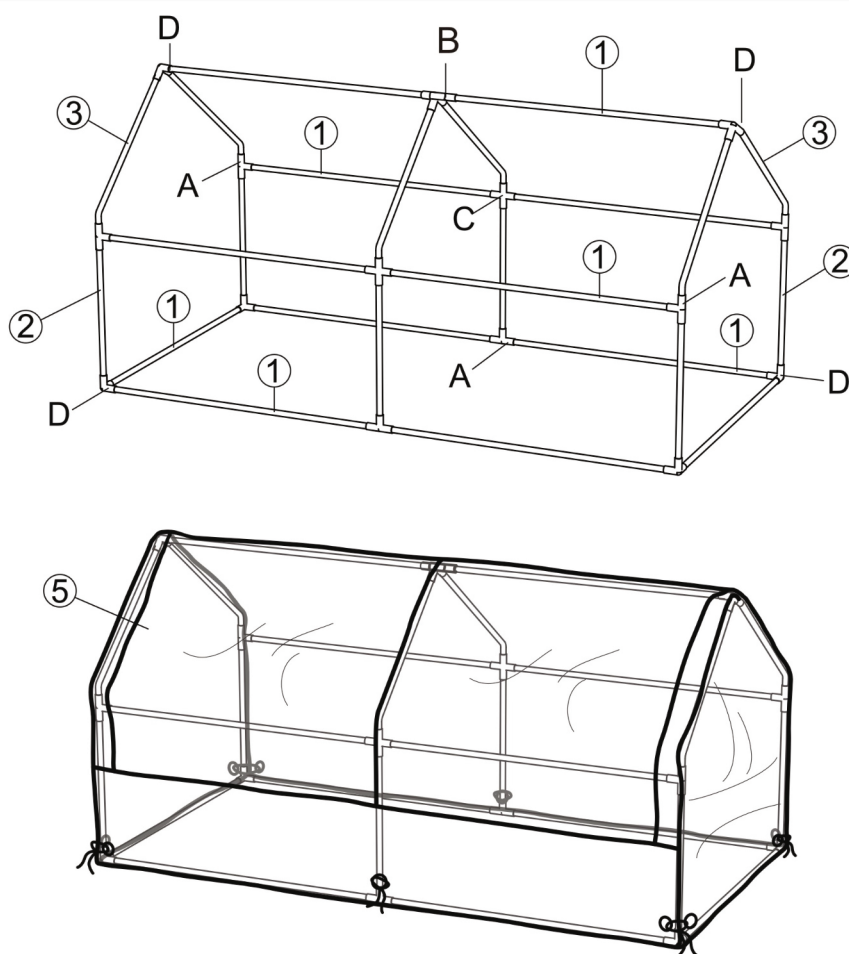

PolyTunnel Greenhouse

User Instructions - Please keep for future reference

ArtVer#1

Imported by:
 KCT Leisure
 Glebe Farm, Old London Road
 Copdock
 Ipswich, Suffolk
 IP8 3JN
 United Kingdom

CONTENTS					
Number	Picture	QTY	Number	Picture	QTY
1		12	5		1
2		6	A		6
3		6	C		2
B		1	D		6

ASSEMBLY

IMPORTANT

Please ensure tunnel is tied down securely especially during high winds