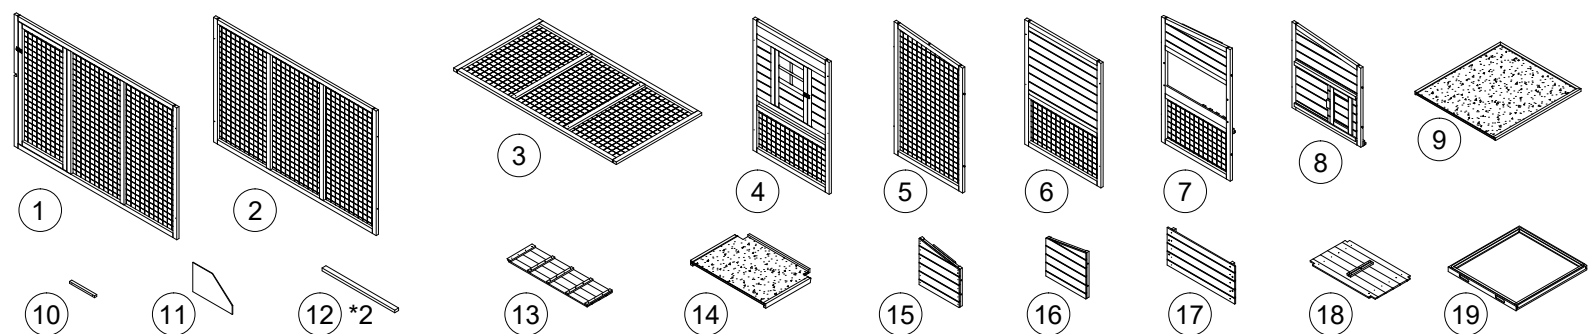

Barcelona XL Chicken Coop

User instructions - Please keep for future reference

Imported by:
KCT Leisure
Glebe Farm, Old London
Road, Copdock, Ipswich,
Suffolk, IP83JN
United Kingdom

- A M4*45 12PCS+1
- B M4*55 4PCS+1
- C M3 *16 16PCS+1
- D M3.5 *40 8PCS+1
- E M6*40 4PCS+1
- F M6* 50 4PCS+1
- G  1 PCS
- H M3 *12 4PCS+1

A M4*45 8PCS

STEP 1

D M3.5 *40 4PCS
H M3 *12 4PCS

STEP 2

G  1 PCS

STEP 3

E M6*40 4PCS F M6* 50 4PCS

STEP 4