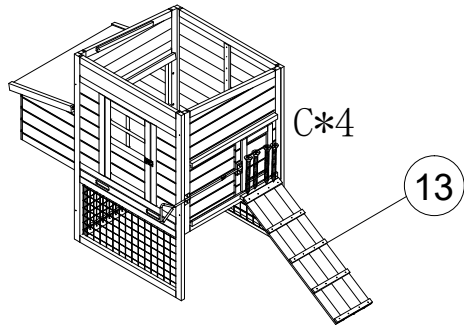

ASSEMBLY INSTRUCTION

C M3 *16 4PCS