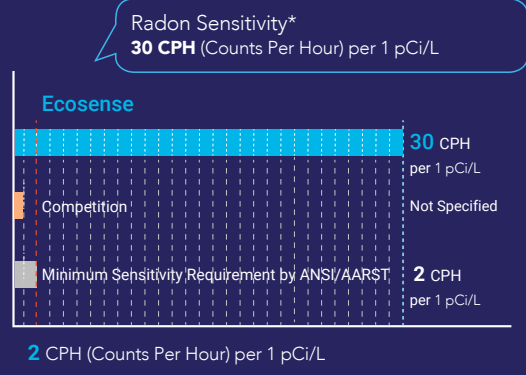

*consumer products

Proven Patented Radon Sensor Technology

Fast Growing Company in Silicon Valley