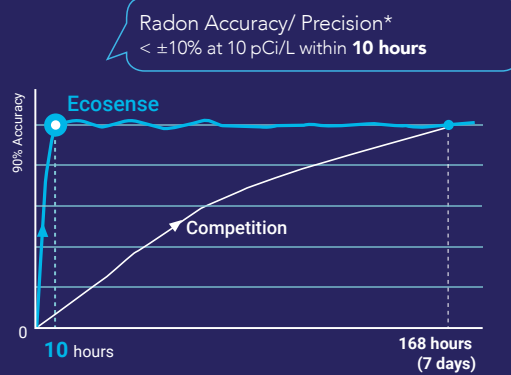

*consumer products

Proven Patented Radon Sensor Technology

Fast Growing Company in Silicon Valley