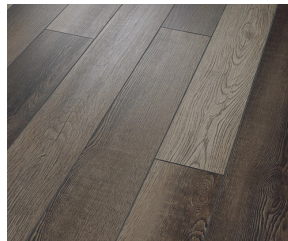

7038 Tactile Pine

Paragon 5" Plus

	US Units	Metric Units
Style Number	1019V	
Construction	SPC	
Profile	Fold-N-Tap	
Size	5" x 48"	12.7 cm x 121.92 cm
Overall Thickness	0.217"	5.5 mm
Wear Layer Thickness	20 mil (0.02")	0.5 mm
Finish	ScuffResist	
Edge Description	Accent Bevel	
Area per Carton	15 sq ft	1.39 sq m
Area per Pallet	1575 sq ft	146.32 sq m
Installation	Floating	
Installation Grade	Above, On, Below	
Color Variation	Yes	
Ortho-Phthalates Free	Yes	
FloorScore Certified	Yes	
Residential Warranty	Lifetime	
Commercial Warranty	10 Year Light Commercial	
Smoke Density (ASTM E662, Flaming Mode)	Passes, <450	
Radiant Panel (ASTM E648)	Passes, Class I	

Features

Paragon 5" Plus offers rustic visuals featuring tactile pine with heavy wire-brushing, black-fill oak and weathered pine with lots of plank variation. It is 100% waterproof for a beautiful, high-performing floor and features Soft Silence® pad for noise reduction and added comfort.

Colors

190 Silo Pine

690 Touch Pine

909 Blackfill Oak

5039 Distinct Pine

5047 Loft Pine

Paragon 5" Plus

Coordinating Trim