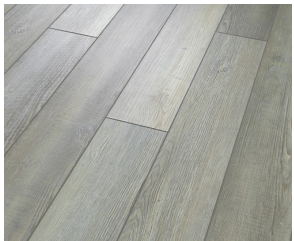

7038 Tactile Pine

Paragon 5" Plus

	US Units	Metric Units
Style Number	1019V	
Construction	SPC	
Profile	Fold-N-Tap	
Size	5" x 48"	12.7 cm x 121.92 cm
Overall Thickness	0.217"	5.5 mm
Wear Layer Thickness	20 mil (0.02")	0.5 mm
Finish	ScuffResist	
Edge Description	Accent Bevel	
Area per Carton	15 sq ft	1.39 sq m
Area per Pallet	1575 sq ft	146.32 sq m
Installation	Floating	
Installation Grade	Above, On, Below	
Color Variation	Yes	
Ortho-Phthalates Free	Yes	
FloorScore Certified	Yes	
Residential Warranty	Lifetime	
Commercial Warranty	10 Year Light Commercial	
Smoke Density (ASTM E662, Flaming Mode)	Passes, <450	
Radiant Panel (ASTM E648)	Passes, Class I	

Features

Paragon 5" Plus offers rustic visuals featuring tactile pine with heavy wire-brushing, black-fill oak and weathered pine with lots of plank variation. It is 100% waterproof for a beautiful, high-performing floor and features Soft Silence® pad for noise reduction and added comfort.

Colors

190 Silo Pine

690 Touch Pine

909 Blackfill Oak

5039 Distinct Pine

5047 Loft Pine

Paragon 5" Plus

Coordinating Trim