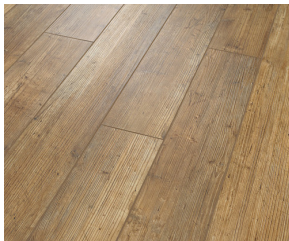

7038 Tactile Pine

Paragon 5" Plus

	US Units	Metric Units
Style Number	1019V	
Construction	SPC	
Profile	Fold-N-Tap	
Size	5" x 48"	12.7 cm x 121.92 cm
Overall Thickness	0.217"	5.5 mm
Wear Layer Thickness	20 mil (0.02")	0.5 mm
Finish	ScuffResist	
Edge Description	Accent Bevel	
Area per Carton	15 sq ft	1.39 sq m
Area per Pallet	1575 sq ft	146.32 sq m
Installation	Floating	
Installation Grade	Above, On, Below	
Color Variation	Yes	
Ortho-Phthalates Free	Yes	
FloorScore Certified	Yes	
Residential Warranty	Lifetime	
Commercial Warranty	10 Year Light Commercial	
Smoke Density (ASTM E662, Flaming Mode)	Passes, <450	
Radiant Panel (ASTM E648)	Passes, Class I	

Features

Paragon 5" Plus offers rustic visuals featuring tactile pine with heavy wire-brushing, black-fill oak and weathered pine with lots of plank variation. It is 100% waterproof for a beautiful, high-performing floor and features Soft Silence® pad for noise reduction and added comfort.

Colors

190 Silo Pine

690 Touch Pine

909 Blackfill Oak

5039 Distinct Pine

5047 Loft Pine

Paragon 5" Plus

Coordinating Trim