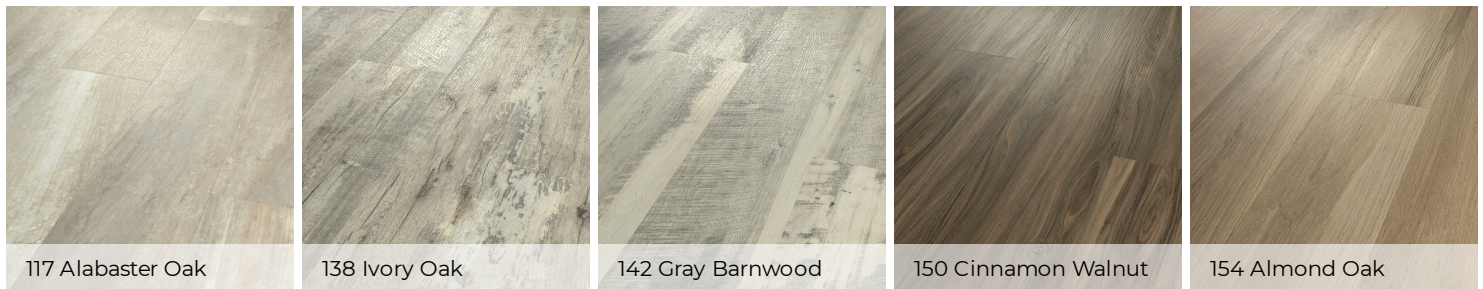

US Units	Metric Units
Style Number	0736V	
Construction	SPC	
Profile	Click	
Size	7" x 48"	17.78 cm x 121.92 cm
Overall Thickness	0.189"	4.8 mm
Wear Layer Thickness	12 mil (0.012")	0.3 mm
Finish	ArmourBead	
Edge Description	Micro Bevel	
Area per Carton	18.68 sq ft	1.74 sq m
Area per Pallet	1494.4 sq ft	138.83 sq m
Installation	Floating	
Installation Grade	Above, On, Below	
Ortho-Phthalates Free	Yes	
FloorScore Certified	Yes	
Residential Warranty	30 Years	
Commercial Warranty	7 Year Light Commercial	
Smoke Density (ASTM E662, Flaming Mode)	Passes, <450	
Radiant Panel (ASTM E648)	Passes, Class I	

Features

Top-selling style Endura Plus is perfect for those wanting a durable luxury vinyl floor with unrivaled value. Rich hues, combined with beveled edges and realistic embossing embody the tried-and-true character of real hardwood. Endura is 100% waterproof for a beautiful, high-performing floor and features Soft Silence® acoustical pad for noise reduction and added comfort.

Colors