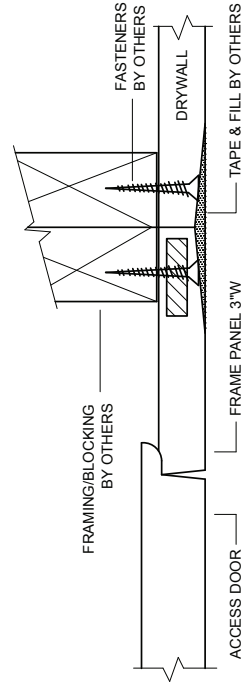

GFRG POP-OUT ACCESS PANEL

SQUARE CORNER

TOP VIEW

SECTION VIEW

GFRG SQUARE CORNER POP-OUT ACCESS DOOR		
AVAILABLE PRODUCT ITEMS SCHEDULE		
STOCK #	ACCESS DOOR OPENING SIZE	ROUGH OPENING SIZE
SQ-580008	8" x 8"	14" x 14"
SQ-580009	9" x 9"	15" x 15"
SQ-580010	10" x 10"	16" x 16"
SQ-580012	12" x 12"	18" x 18"
SQ-580016	16" x 16"	22" x 22"
SQ-580018	18" x 18"	24" x 24"
SQ-580020	20" x 20"	26" x 26"
SQ-580024	24" x 24"	30" x 30"
SQ-580030	30" x 30"	36" x 36"
SQ-580036	36" x 36"	42" x 42"
SQ-580040	40" x 40"	46" x 46"
SQ-580042	42" x 42"	48" x 48"
SQ-580048	48" x 48"	54" x 54"
SQ-581218	12" x 18"	18" x 24"
SQ-581236	12" x 36"	18" x 42"
SQ-581824	18" x 24"	24" x 30"
SQ-581836	18" x 36"	24" x 42"
SQ-582040	20" x 40"	26" x 46"
SQ-582436	24" x 36"	30" x 42"
SQ-582442	24" x 42"	30" x 48"
SQ-582448	24" x 48"	30" x 54"
SQ-582460	24" x 60"	30" x 66"
SQ-582472	24" x 72"	30" x 78"
SQ-582478	24" x 78"	30" x 84"
SQ-583042	30" x 42"	36" x 48"
SQ-583642	36" x 42"	42" x 48"
SQ-584260	42" x 60"	48" x 66"
SQ-584272	42" x 72"	48" x 78"

CUSTOM SIZES AVAILABLE.
NEOPRENE GASKET AVAILABLE UPON REQUEST.

DESIGNED: DATE:	APPROVED: J. R. DATE:
CUSTOMER:	PROJECT:
TITLE: SQUARE CORNER POP-OUT ACCESS PANEL	DWG NO.:
QTY:	
SHEET 1 OF 1	