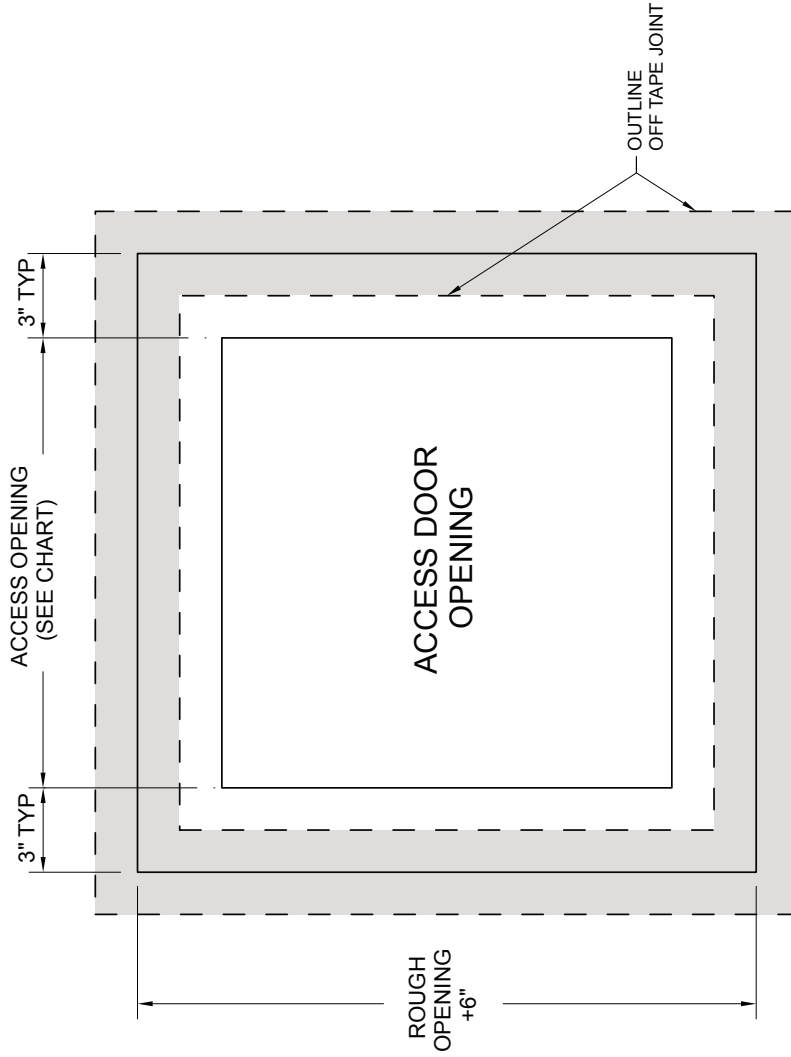

GFRG POP-OUT ACCESS PANEL

SQUARE CORNER

TOP VIEW

SECTION VIEW

GFRG SQUARE CORNER POP-OUT ACCESS DOOR		
AVAILABLE PRODUCT ITEMS SCHEDULE		
STOCK #	ACCESS DOOR OPENING SIZE	ROUGH OPENING SIZE
SQ-580008	8" x 8"	14" x 14"
SQ-580009	9" x 9"	15" x 15"
SQ-580010	10" x 10"	16" x 16"
SQ-580012	12" x 12"	18" x 18"
SQ-580016	16" x 16"	22" x 22"
SQ-580018	18" x 18"	24" x 24"
SQ-580020	20" x 20"	26" x 26"
SQ-580024	24" x 24"	30" x 30"
SQ-580030	30" x 30"	36" x 36"
SQ-580036	36" x 36"	42" x 42"
SQ-580040	40" x 40"	46" x 46"
SQ-580042	42" x 42"	48" x 48"
SQ-580048	48" x 48"	54" x 54"
SQ-581218	12" x 18"	18" x 24"
SQ-581236	12" x 36"	18" x 42"
SQ-581824	18" x 24"	24" x 30"
SQ-581836	18" x 36"	24" x 42"
SQ-582040	20" x 40"	26" x 46"
SQ-582436	24" x 36"	30" x 42"
SQ-582442	24" x 42"	30" x 48"
SQ-582448	24" x 48"	30" x 54"
SQ-582460	24" x 60"	30" x 66"
SQ-582472	24" x 72"	30" x 78"
SQ-582478	24" x 78"	30" x 84"
SQ-583042	30" x 42"	36" x 48"
SQ-583642	36" x 42"	42" x 48"
SQ-584260	42" x 60"	48" x 66"
SQ-584272	42" x 72"	48" x 78"

CUSTOM SIZES AVAILABLE.
NEOPRENE GASKET AVAILABLE UPON REQUEST.

DESIGNED: DATE:	APPROVED: J. R. DATE:
CUSTOMER:	PROJECT:
TITLE: SQUARE CORNER POP-OUT ACCESS PANEL	DWG NO.:
QTY:	
SHEET 1 OF 1	