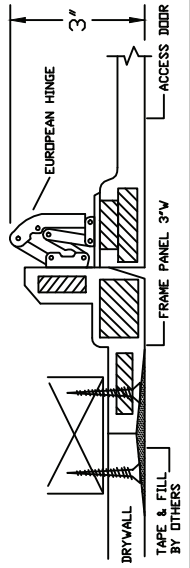

GFRG HINGED ACCESS PANEL

SQUARE CORNER

TOP VIEW

SECTION VIEW
A - A

SECTION VIEW
B - B

GFRG SQUARE CORNER HINGED ACCESS PANEL

AVAILABLE PRODUCT ITEMS SCHEDULE

STOCK#	HINGED ACCESS DOOR OPENING SIZE	ROUGH OPENING SIZE
HG-SQ-580006	6" x 6"	12" x 12"
HG-SQ-580008	8" x 8"	14" x 14"
HG-SQ-580009	9" x 9"	15" x 15"
HG-SQ-580010	10" x 10"	16" x 16"
HG-SQ-580012	12" x 12"	18" x 18"
HG-SQ-580014	14" x 14"	20" x 20"
HG-SQ-580016	16" x 16"	22" x 22"
HG-SQ-580018	18" x 18"	24" x 24"
HG-SQ-580020	20" x 20"	26" x 26"
HG-SQ-580024	24" x 24"	30" x 30"
HG-SQ-580030	30" x 30"	36" x 36"
HG-SQ-580036	36" x 36"	42" x 42"
HG-SQ-580040	40" x 40"	46" x 46"
HG-SQ-580042	42" x 42"	48" x 48"
HG-SQ-580048	48" x 48"	54" x 54"
HG-SQ-581236	12" x 36"	18" x 42"
HG-SQ-581824	18" x 24"	24" x 30"
HG-SQ-581836	18" x 36"	24" x 42"
HG-SQ-582040	20" x 40"	26" x 46"
HG-SQ-582436	24" x 36"	30" x 42"
HG-SQ-582442	24" x 42"	30" x 48"
HG-SQ-582448	24" x 48"	30" x 54"
HG-SQ-582460	24" x 60"	30" x 66"
HG-SQ-582472	24" x 72"	30" x 78"
HG-SQ-582478	24" x 78"	30" x 84"
HG-SQ-583042	30" x 42"	36" x 48"
HG-SQ-583642	36" x 42"	42" x 48"
HG-SQ-584260	42" x 60"	48" x 66"
HG-SQ-584272	42" x 72"	48" x 78"

CUSTOM SIZE AVAILABLE.

NEOPRENE GASKET AVAILABLE UPON REQUEST.

CUSTOMER:

TITLE: RADIUS CORNER HINGED ACCESS PANEL

PROJECT:

DWG NO:

QTY:

SHEET 1 OF 1