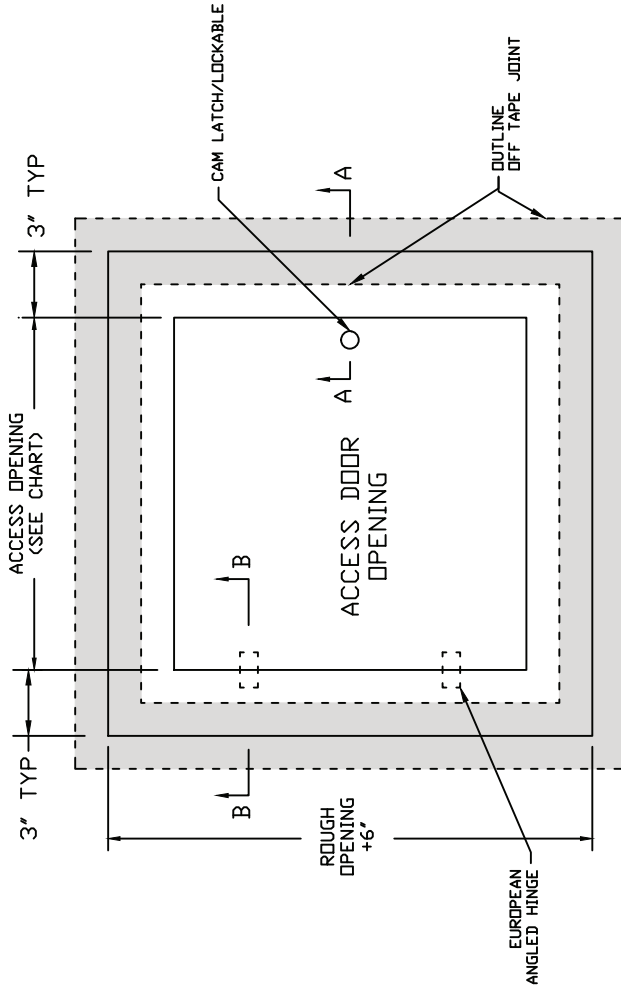

GFRG HINGED ACCESS PANEL

SQUARE CORNER

TOP VIEW

SECTION VIEW
A - A

SECTION VIEW
B - B

GFRG SQUARE CORNER HINGED ACCESS PANEL

AVAILABLE PRODUCT ITEMS SCHEDULE

STOCK#	HINGED ACCESS DOOR OPENING SIZE	ROUGH OPENING SIZE
HG-SQ-580006	6" x 6"	12" x 12"
HG-SQ-580008	8" x 8"	14" x 14"
HG-SQ-580009	9" x 9"	15" x 15"
HG-SQ-580010	10" x 10"	16" x 16"
HG-SQ-580012	12" x 12"	18" x 18"
HG-SQ-580014	14" x 14"	20" x 20"
HG-SQ-580016	16" x 16"	22" x 22"
HG-SQ-580018	18" x 18"	24" x 24"
HG-SQ-580020	20" x 20"	26" x 26"
HG-SQ-580024	24" x 24"	30" x 30"
HG-SQ-580030	30" x 30"	36" x 36"
HG-SQ-580036	36" x 36"	42" x 42"
HG-SQ-580040	40" x 40"	46" x 46"
HG-SQ-580042	42" x 42"	48" x 48"
HG-SQ-580048	48" x 48"	54" x 54"
HG-SQ-581236	12" x 36"	18" x 42"
HG-SQ-581824	18" x 24"	24" x 30"
HG-SQ-581836	18" x 36"	24" x 42"
HG-SQ-582040	20" x 40"	26" x 46"
HG-SQ-582436	24" x 36"	30" x 42"
HG-SQ-582442	24" x 42"	30" x 48"
HG-SQ-582448	24" x 48"	30" x 54"
HG-SQ-582460	24" x 60"	30" x 66"
HG-SQ-582472	24" x 72"	30" x 78"
HG-SQ-582478	24" x 78"	30" x 84"
HG-SQ-583042	30" x 42"	36" x 48"
HG-SQ-583642	36" x 42"	42" x 48"
HG-SQ-584260	42" x 60"	48" x 66"
HG-SQ-584272	42" x 72"	48" x 78"

CUSTOM SIZE AVAILABLE.

NEOPRENE GASKET AVAILABLE UPON REQUEST.

CUSTOMER:

TITLE: RADIUS CORNER HINGED ACCESS PANEL

PROJECT:

DWG NO:

QTY:

SHEET 1 OF 1