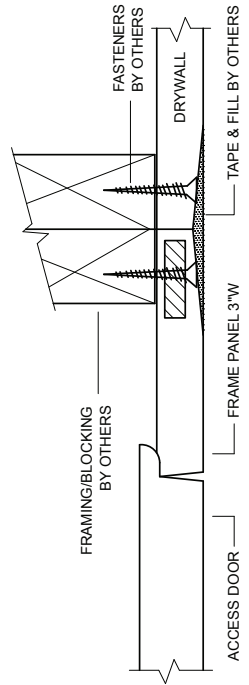

GFRG POP-OUT ACCESS PANEL RADIUS CORNER

TOP VIEW

SECTION VIEW

GFRG RADIUS CORNER POP-OUT ACCESS DOOR		
AVAILABLE PRODUCT ITEMS SCHEDULE		
STOCK #	ACCESS DOOR OPENING SIZE	ROUGH OPENING SIZE
RC-580008	8" x 8"	14" x 14"
RC-580009	9" x 9"	15" x 15"
RC-580010	10" x 10"	16" x 16"
RC-580012	12" x 12"	18" x 18"
RC-580016	16" x 16"	22" x 22"
RC-580018	18" x 18"	24" x 24"
RC-580020	20" x 20"	26" x 26"
RC-580024	24" x 24"	30" x 30"
RC-580030	30" x 30"	36" x 36"
RC-580036	36" x 36"	42" x 42"
RC-580040	40" x 40"	46" x 46"
RC-580048	48" x 48"	54" x 54"
RC-581216	12" x 16"	18" x 22"
RC-581218	12" x 18"	18" x 24"
RC-581224	12" x 24"	18" x 30"
RC-581236	12" x 36"	18" x 42"
RC-581836	18" x 36"	24" x 42"
RC-582448	24" x 48"	30" x 54"
RC-582472	24" x 72"	30" x 78"
RC-582478	24" x 78"	30" x 84"
RC-584260	42" x 60"	48" x 66"
RC-584272	42" x 72"	48" x 78"

CUSTOM SIZES AVAILABLE.

NEOPRENE GASKET AVAILABLE UPON REQUEST.

DESIGNED: DATE:	APPROVED: J. R. DATE:	PROJECT:	QTY:
			SHEET 1 OF 1
CUSTOMER:		DWG NO.:	
TITLE: RADIUS CORNER POP-OUT ACCESS PANEL			