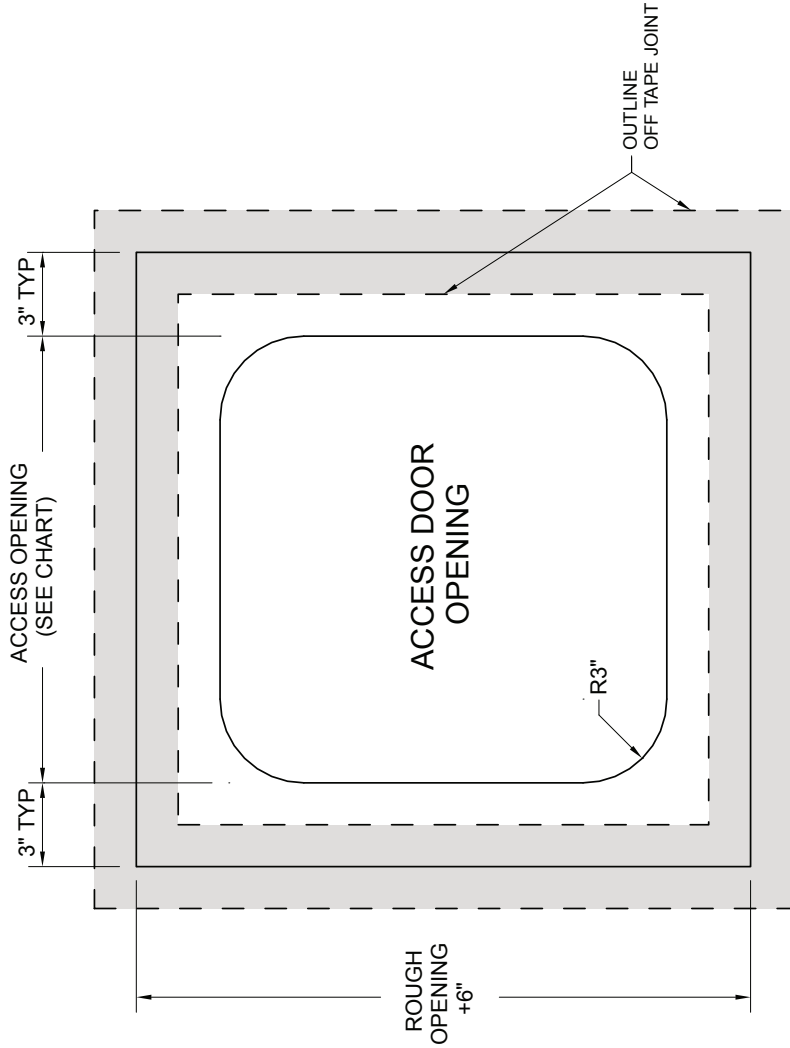

GFRG POP-OUT ACCESS PANEL RADIUS CORNER

TOP VIEW

SECTION VIEW

GFRG RADIUS CORNER POP-OUT ACCESS DOOR		
AVAILABLE PRODUCT ITEMS SCHEDULE		
STOCK #	ACCESS DOOR OPENING SIZE	ROUGH OPENING SIZE
RC-580008	8" x 8"	14" x 14"
RC-580009	9" x 9"	15" x 15"
RC-580010	10" x 10"	16" x 16"
RC-580012	12" x 12"	18" x 18"
RC-580016	16" x 16"	22" x 22"
RC-580018	18" x 18"	24" x 24"
RC-580020	20" x 20"	26" x 26"
RC-580024	24" x 24"	30" x 30"
RC-580030	30" x 30"	36" x 36"
RC-580036	36" x 36"	42" x 42"
RC-580040	40" x 40"	46" x 46"
RC-580048	48" x 48"	54" x 54"
RC-581216	12" x 16"	18" x 22"
RC-581218	12" x 18"	18" x 24"
RC-581224	12" x 24"	18" x 30"
RC-581236	12" x 36"	18" x 42"
RC-581836	18" x 36"	24" x 42"
RC-582448	24" x 48"	30" x 54"
RC-582472	24" x 72"	30" x 78"
RC-582478	24" x 78"	30" x 84"
RC-584260	42" x 60"	48" x 66"
RC-584272	42" x 72"	48" x 78"

CUSTOM SIZES AVAILABLE.

NEOPRENE GASKET AVAILABLE UPON REQUEST.

DESIGNED: DATE:	APPROVED: J. R. DATE:	PROJECT:	QTY:
			SHEET 1 OF 1
CUSTOMER:		DWG NO.:	
TITLE: RADIUS CORNER POP-OUT ACCESS PANEL			