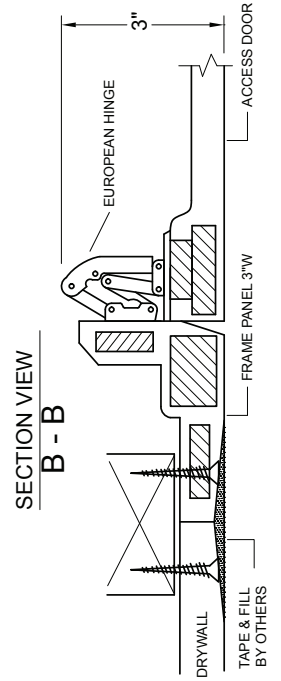

GFRG HINGED ACCESS PANEL RADIUS CORNER

GFRG RADIUS CORNER HINGED ACCESS PANEL			
AVAILABLE PRODUCT ITEMS SCHEDULE			
STOCK #	HINGED ACCESS DOOR OPENING SIZE	ROUGH OPENING SIZE	ROUGH OPENING SIZE
HG-RC-580008	8" x 8"	14" x 14"	14" x 14"
HG-RC-580009	9" x 9"	15" x 15"	15" x 15"
HG-RC-580012	12" x 12"	18" x 18"	18" x 18"
HG-RC-580016	16" x 16"	22" x 22"	22" x 22"
HG-RC-580018	18" x 18"	24" x 24"	24" x 24"
HG-RC-580020	20" x 20"	26" x 26"	26" x 26"
HG-RC-580024	24" x 24"	30" x 30"	30" x 30"
HG-RC-580030	30" x 30"	36" x 36"	36" x 36"
HG-RC-580036	36" x 36"	42" x 42"	42" x 42"
HG-RC-580042	42" x 42"	48" x 48"	48" x 48"
HG-RC-580048	48" x 48"	54" x 54"	54" x 54"
HG-RC-581216	12" x 16"	18" x 22"	18" x 22"
HG-RC-581224	12" x 24"	18" x 30"	18" x 30"
HG-RC-582448	24" x 48"	30" x 54"	30" x 54"
HG-RC-582472	24" x 72"	30" x 78"	30" x 78"
HG-RC-582478	24" x 78"	30" x 84"	30" x 84"
HG-RC-584260	42" x 60"	48" x 66"	48" x 66"
HG-RC-584272	42" x 72"	48" x 78"	48" x 78"

CUSTOM SIZES AVAILABLE.

NEOPRENE GASKET AVAILABLE UPON REQUEST.

DESIGNED: DATE:	APPROVED: J. R. DATE:	
CUSTOMER:		SHEET 1 OF 1
TITLE: RADIUS CORNER HINGED ACCESS PANEL		DWG NO.: