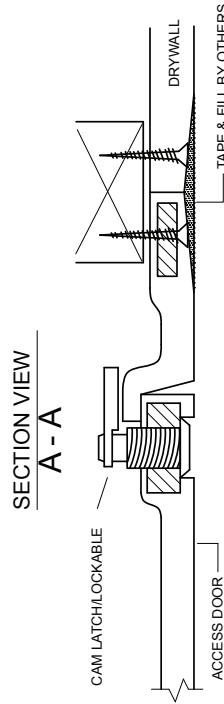

GFRG HINGED ACCESS PANEL RADIUS CORNER

GFRG RADIUS CORNER HINGED ACCESS PANEL			
AVAILABLE PRODUCT ITEMS SCHEDULE			
STOCK #	HINGED ACCESS DOOR OPENING SIZE	ROUGH OPENING SIZE	ROUGH OPENING SIZE
HG-RC-580008	8" x 8"	14" x 14"	14" x 14"
HG-RC-580009	9" x 9"	15" x 15"	15" x 15"
HG-RC-580012	12" x 12"	18" x 18"	18" x 18"
HG-RC-580016	16" x 16"	22" x 22"	22" x 22"
HG-RC-580018	18" x 18"	24" x 24"	24" x 24"
HG-RC-580020	20" x 20"	26" x 26"	26" x 26"
HG-RC-580024	24" x 24"	30" x 30"	30" x 30"
HG-RC-580030	30" x 30"	36" x 36"	36" x 36"
HG-RC-580036	36" x 36"	42" x 42"	42" x 42"
HG-RC-580042	42" x 42"	48" x 48"	48" x 48"
HG-RC-580048	48" x 48"	54" x 54"	54" x 54"
HG-RC-581216	12" x 16"	18" x 22"	18" x 22"
HG-RC-581224	12" x 24"	18" x 30"	18" x 30"
HG-RC-582448	24" x 48"	30" x 54"	30" x 54"
HG-RC-582472	24" x 72"	30" x 78"	30" x 78"
HG-RC-582478	24" x 78"	30" x 84"	30" x 84"
HG-RC-584260	42" x 60"	48" x 66"	48" x 66"
HG-RC-584272	42" x 72"	48" x 78"	48" x 78"

CUSTOM SIZES AVAILABLE.

NEOPRENE GASKET AVAILABLE UPON REQUEST.

DESIGNED: DATE:	APPROVED: J. R. DATE:	
CUSTOMER:		SHEET 1 OF 1
TITLE: RADIUS CORNER HINGED ACCESS PANEL		DWG NO.: