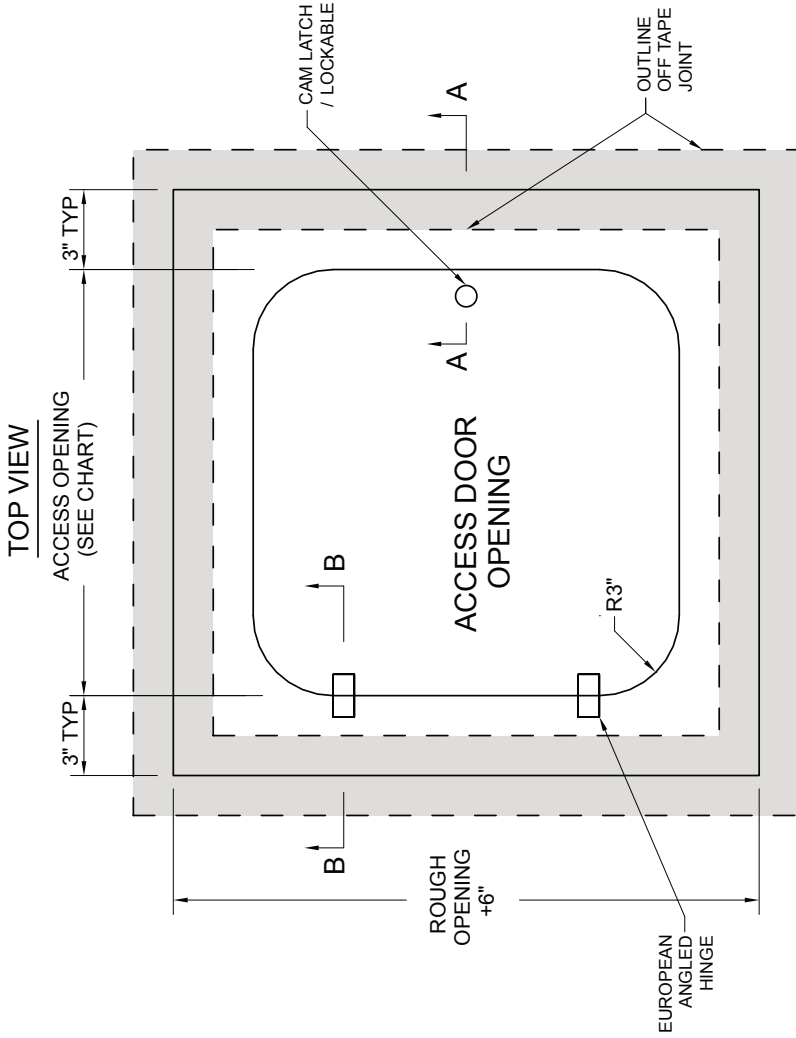

GFRG HINGED ACCESS PANEL RADIUS CORNER

GFRG RADIUS CORNER HINGED ACCESS PANEL			
AVAILABLE PRODUCT ITEMS SCHEDULE			
STOCK #	HINGED ACCESS DOOR OPENING SIZE	ROUGH OPENING SIZE	ROUGH OPENING SIZE
HG-RC-580008	8" x 8"	14" x 14"	14" x 14"
HG-RC-580009	9" x 9"	15" x 15"	15" x 15"
HG-RC-580012	12" x 12"	18" x 18"	18" x 18"
HG-RC-580016	16" x 16"	22" x 22"	22" x 22"
HG-RC-580018	18" x 18"	24" x 24"	24" x 24"
HG-RC-580020	20" x 20"	26" x 26"	26" x 26"
HG-RC-580024	24" x 24"	30" x 30"	30" x 30"
HG-RC-580030	30" x 30"	36" x 36"	36" x 36"
HG-RC-580036	36" x 36"	42" x 42"	42" x 42"
HG-RC-580042	42" x 42"	48" x 48"	48" x 48"
HG-RC-580048	48" x 48"	54" x 54"	54" x 54"
HG-RC-581216	12" x 16"	18" x 22"	18" x 22"
HG-RC-581224	12" x 24"	18" x 30"	18" x 30"
HG-RC-582448	24" x 48"	30" x 54"	30" x 54"
HG-RC-582472	24" x 72"	30" x 78"	30" x 78"
HG-RC-582478	24" x 78"	30" x 84"	30" x 84"
HG-RC-584260	42" x 60"	48" x 66"	48" x 66"
HG-RC-584272	42" x 72"	48" x 78"	48" x 78"

CUSTOM SIZES AVAILABLE.

NEOPRENE GASKET AVAILABLE UPON REQUEST.

DESIGNED: DATE:	APPROVED: J. R. DATE:	
CUSTOMER:		SHEET 1 OF 1
TITLE: RADIUS CORNER HINGED ACCESS PANEL		DWG NO.: