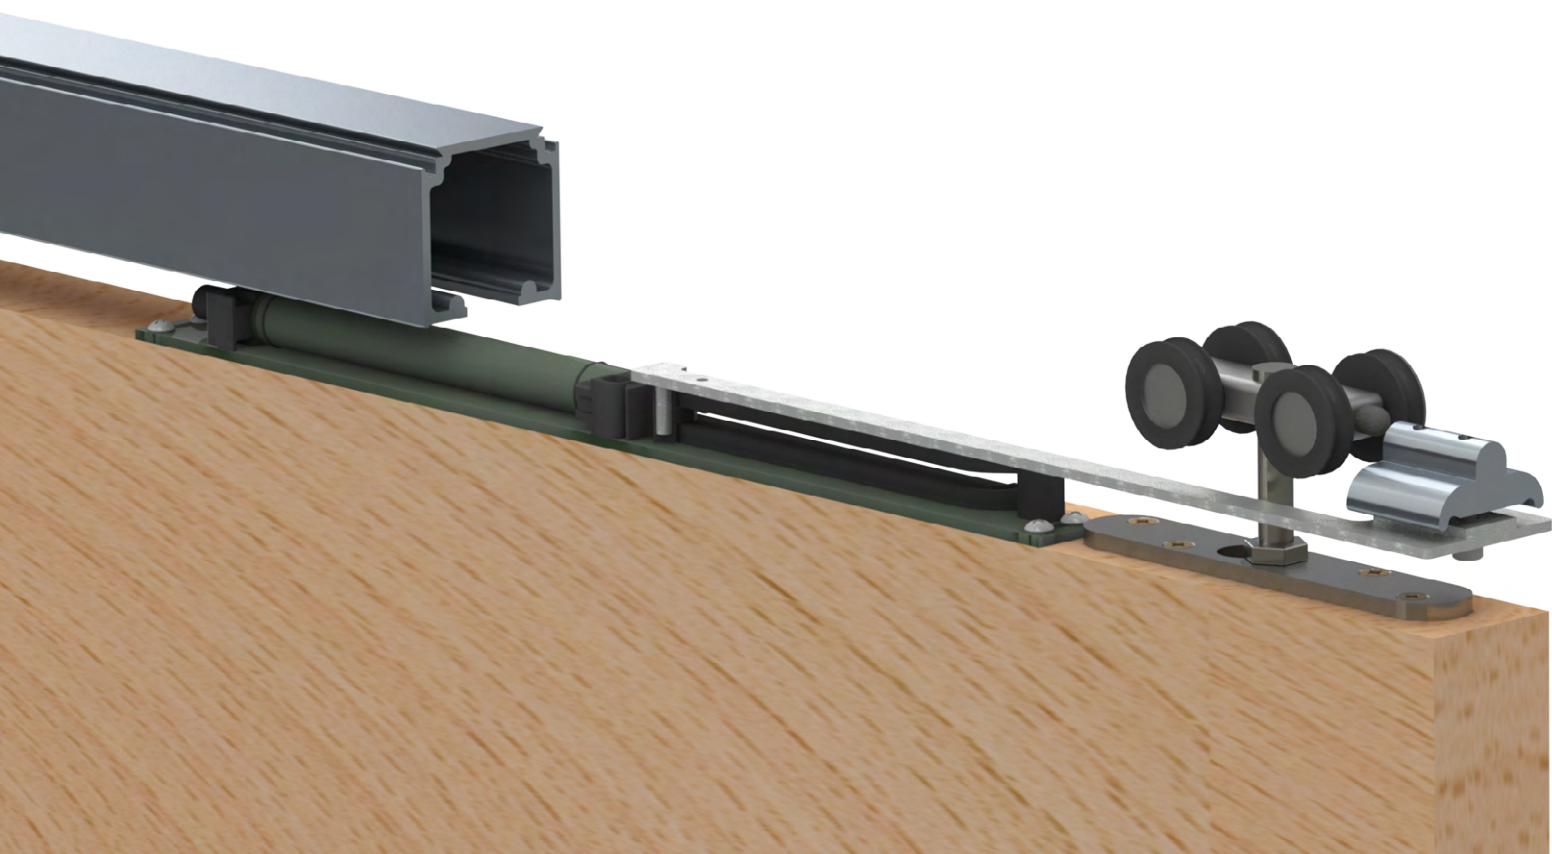

Cascade Cushion Close

- Safe
- Smooth & Silent
- Cycle Tested

Cascade Cushion Close

Soft Closing Solution for Sliding Doors.

Safe:

The automatic gentle braking and closing of the door prevents serious finger entrapment or injury.

Smooth & Silent:

- High quality design ensures all sliding doors are smoothly and silently brought to a stop eliminating slamming doors.
- Doors are held securely against the door jamb or stop, reducing noise levels in rooms.

Quality Ensured:

- Suits door weights of 20-80kg.
- Successfully tested to 40,000 cycles.

Compatible with Criterion's Artesian, Tanaro and Atlantic Sliding Track Systems.

Criterion Industries (VIC)

15 Corporate Place
Broadmeadows VIC 3047