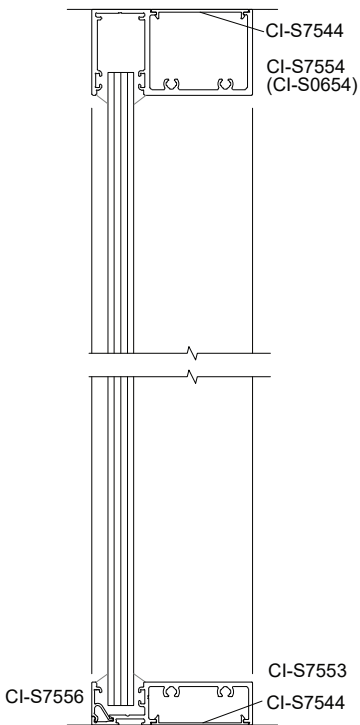

**SVELTE 75
Timber Door 38 mm Wide**

**SVELTE 75
Aurora Door 44 mm Wide**

**SVELTE 75
Sliding Door - Top Roller**

SVELTE PLAN VIEWS

SVELTE 36 Single Glaze

SVELTE 36 Single Glaze Sidelight and Aluminium Door