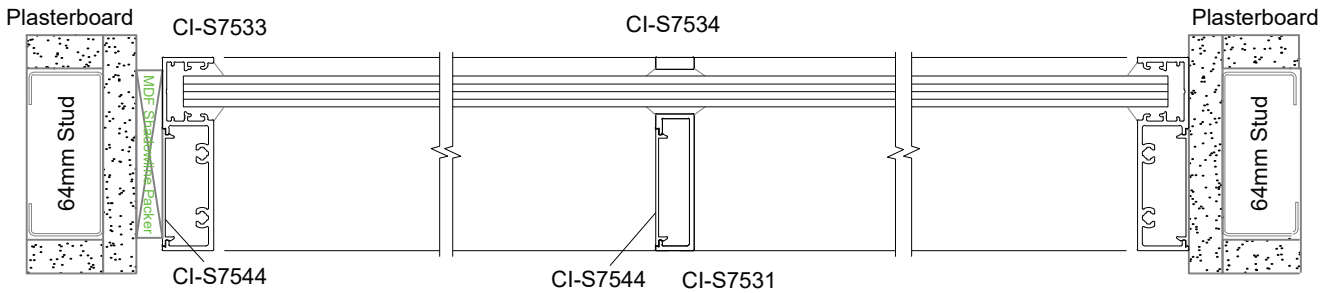

**SVELTE 75
Timber Door 38 mm Wide**

**SVELTE 75
Aurora Door 44 mm Wide**

**SVELTE 75
Sliding Door - Top Roller**

SVELTE PLAN VIEWS

SVELTE 36 Single Glaze

SVELTE 36 Single Glaze Sidelight and Aluminium Door

SVELTE 36 Single Glaze with Midrail

SVELTE 75 Offset Glaze with Back to Back Frame

**SVELTE 75
Offset Glaze with Mullion**

**SVELTE 75
Timber Hinged Door**

**SVELTE 75
Double Glaze Side Light and Aluminium Hinge Door with Offset Door Stop**