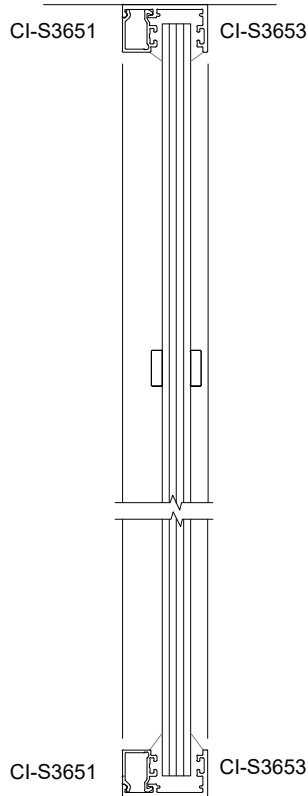

SVELTE 36
Slimline Single Glaze
with Back to Back Frame Cap