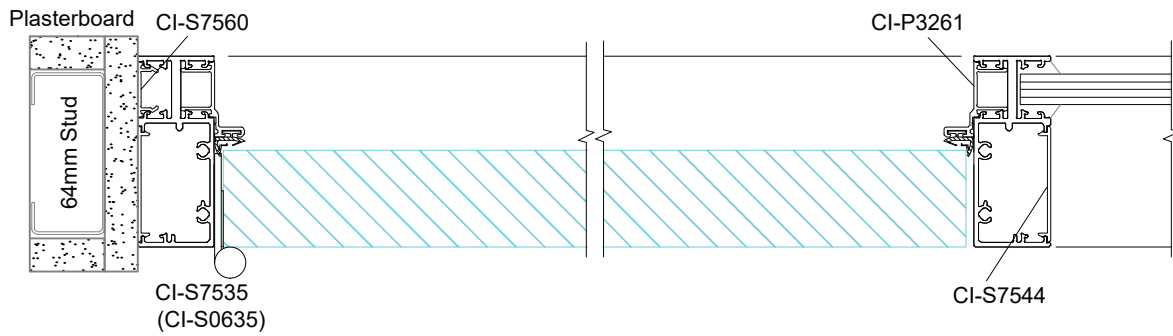

**SVELTE 75
Timber Door 38 mm Wide**

**SVELTE 75
Aurora Door 44 mm Wide**

**SVELTE 75
Sliding Door - Top Roller**

SVELTE PLAN VIEWS

SVELTE 36 Single Glaze

SVELTE 36 Single Glaze Sidelight and Aluminium Door

SVELTE 36 Single Glaze with Midrail

SVELTE 75 Offset Glaze with Back to Back Frame

**SVELTE 75
Offset Glaze with Mullion**

**SVELTE 75
Timber Hinged Door**

**SVELTE 75
Double Glaze Side Light and Aluminium Hinge Door with Offset Door Stop**

**SVELTE 75
Sliding Door with Lock and Offset Glaze Side Light**

SVELTE HARDWARE

IMAGE	DESCRIPTION	FINISH	UNIT	CODE
Door Rollers				
	Arctic Revolution Low Clearance Roller Pack (Rollers, Track stops, Spanner, Screws)	—	Each	817022A
	Arctic Revolution 80kg Soft Close Low Clearance, Roller Pack (Rollers, Track stops, Spanner, Screws)	—	Each	817026A
	Arctic Revolution 40kg Soft Close Low Clearance Roller Pack (Rollers, Track stops, Spanner, Screws)	—	Each	817027A
	Arctic Revolution 120kg Soft Close Low Clearance Roller Pack (Rollers, Track stops, Spanner, Screws)	—	Each	817028A
	Plastic T Guide	White	Each	817035
	Arctic Track Opening Cap	White	Each	817415
Brackets				
	Svelte 36 Corner Insert (Zinc Die Cast)	—	Each	S36704
	Svelte 36 Corner Insert (1.6mm Zinc anneal)	—	Each	S36703
	Svelte 75 Corner Bracket	—	Each	817513A
	Svelte 75 Corner Stake Bracket RH (1.6mm Zinc anneal)	—	Each	S75705
	Svelte 75 Corner Stake Bracket LH (1.6mm Zinc anneal)	—	Each	S75707
	Svelte 75 Corner Stake RH (Zinc Die Cast)	—	Each	S75709
	Svelte 75 Corner Stake LH (Zinc Die Cast)	—	Each	S75712
	Svelte 75 Sliding Track Receiver Bracket	—	Each	810037
Handle				
	Svelte Door Handle - 300C	SSS	Pair	817722
		Black	Pair	817722.BA
Roller Bolt				
	Slimline Roller Bolt	—	Each	801009