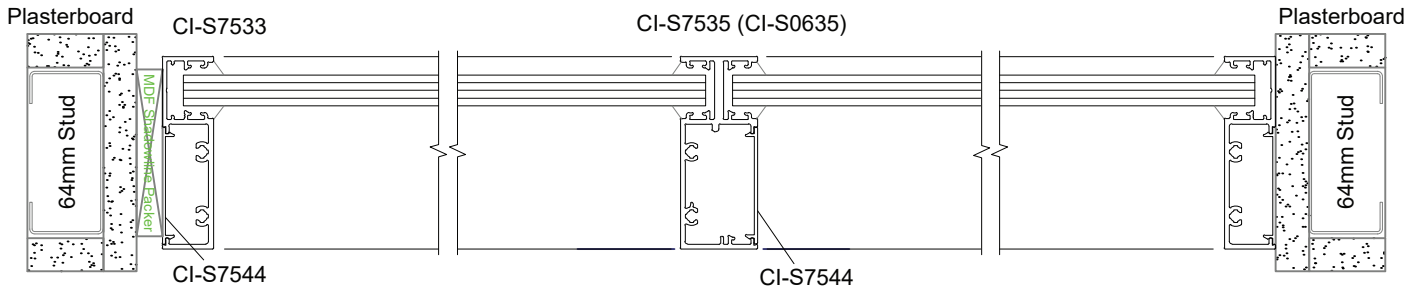

**SVELTE 75
Timber Door 38 mm Wide**

**SVELTE 75
Aurora Door 44 mm Wide**

**SVELTE 75
Sliding Door - Top Roller**

SVELTE PLAN VIEWS

SVELTE 36 Single Glaze

SVELTE 36 Single Glaze Sidelight and Aluminium Door

SVELTE 36 Single Glaze with Midrail

SVELTE 75 Offset Glaze with Back to Back Frame

**SVELTE 75
Offset Glaze with Mullion**

**SVELTE 75
Timber Hinged Door**

**SVELTE 75
Double Glaze Side Light and Aluminium Hinge Door with Offset Door Stop**