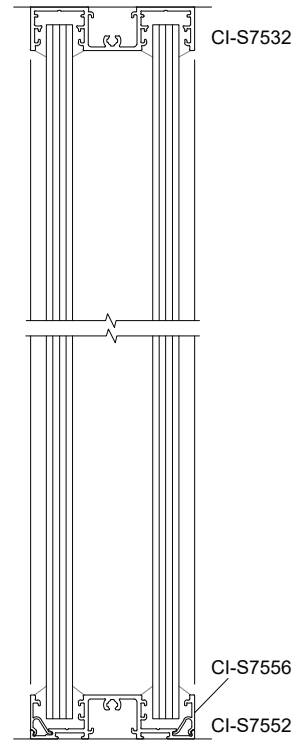

**SVELTE 75
Double Glaze**