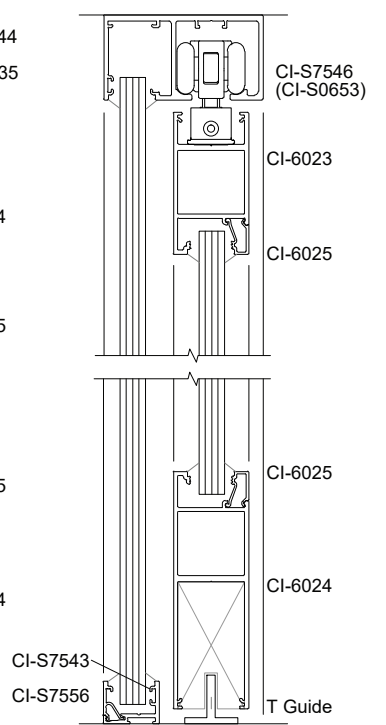

**SVELTE 75
Timber Door 38 mm Wide**

**SVELTE 75
Aurora Door 44 mm Wide**

**SVELTE 75
Sliding Door - Top Roller**

SVELTE PLAN VIEWS

SVELTE 36 Single Glaze

SVELTE 36 Single Glaze Sidelight and Aluminium Door