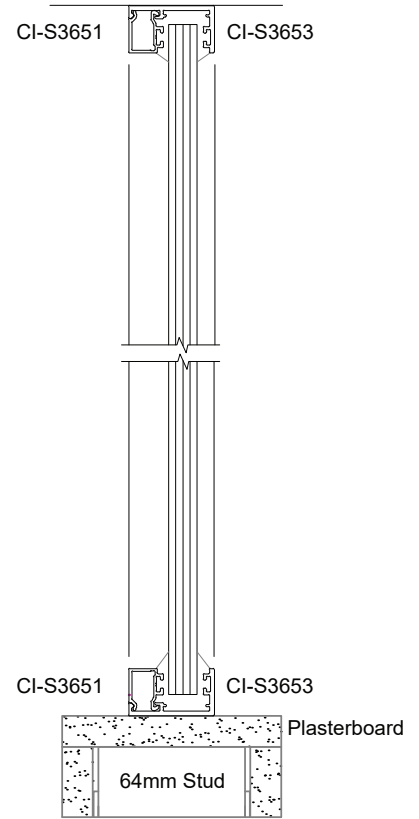

SVELTE ELEVATION VIEWS

SVELTE 36
Slimline Single Glaze

SVELTE 36
Slimline Single Glaze
with Back to Back Frame Cap

SVELTE 36
Slimline Single Glaze
Half Wall

SVELTE 36
Slimline Single Glaze
with Mid rail

SVELTE 36
Aluminium Hinged Door
(Barwon)

**SVELTE 75
Timber Door 38 mm Wide**

**SVELTE 75
Aurora Door 44 mm Wide**

**SVELTE 75
Sliding Door - Top Roller**

SVELTE PLAN VIEWS

SVELTE 36 Single Glaze

SVELTE 36 Single Glaze Sidelight and Aluminium Door