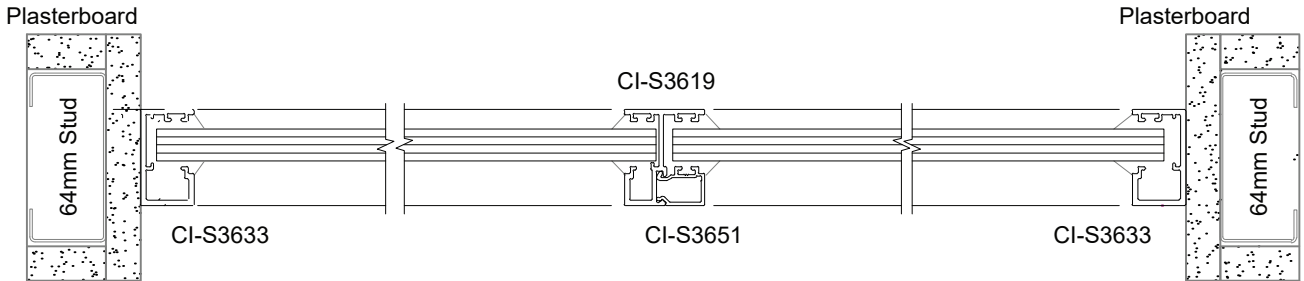

**SVELTE 75
Timber Door 38 mm Wide**

**SVELTE 75
Aurora Door 44 mm Wide**

**SVELTE 75
Sliding Door - Top Roller**

SVELTE PLAN VIEWS

SVELTE 36 Single Glaze

SVELTE 36 Single Glaze Sidelight and Aluminium Door

SVELTE 36 Single Glaze with Midrail

SVELTE 75 Offset Glaze with Back to Back Frame

**SVELTE 75
Offset Glaze with Mullion**

**SVELTE 75
Timber Hinged Door**

**SVELTE 75
Double Glaze Side Light and Aluminium Hinge Door with Offset Door Stop**