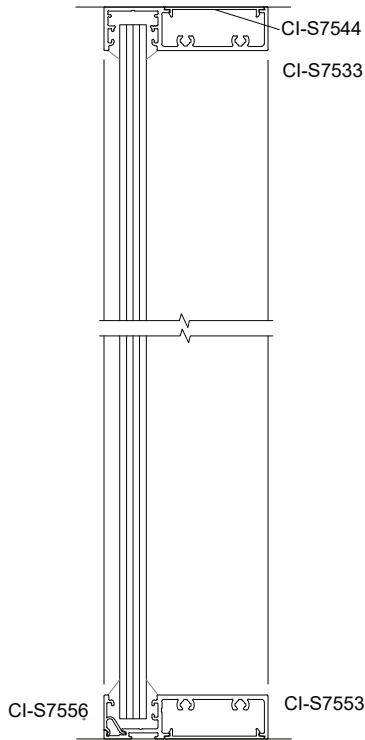

**SVELTE 75
Offset Glaze**