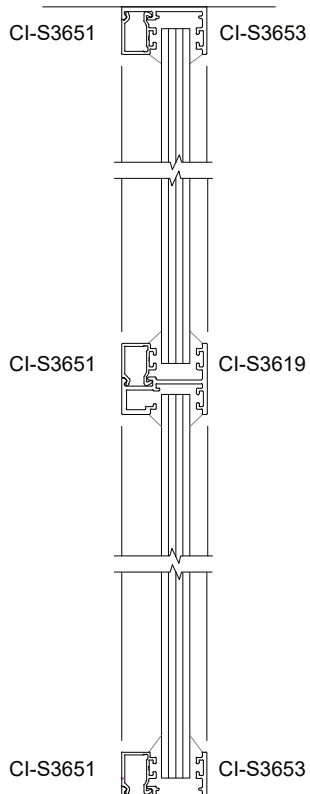

SVELTE ELEVATION VIEWS

SVELTE 36
Slimline Single Glaze

SVELTE 36
Slimline Single Glaze
with Back to Back Frame Cap

SVELTE 36
Slimline Single Glaze
Half Wall

SVELTE 36
Slimline Single Glaze
with Mid rail

SVELTE 36
Aluminium Hinged Door
(Barwon)