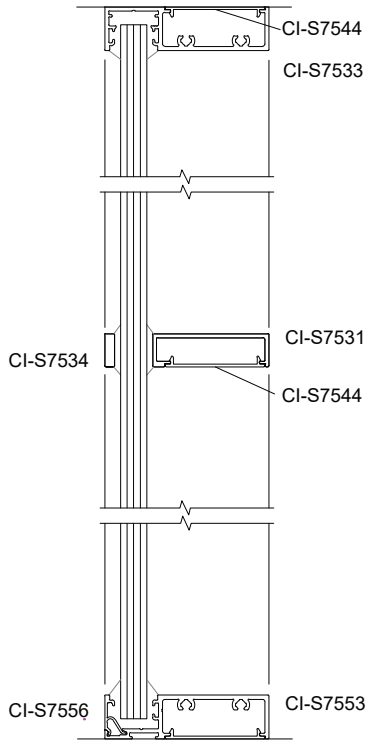

**SVELTE 75
Offset Glaze
with Back to Back Frame**