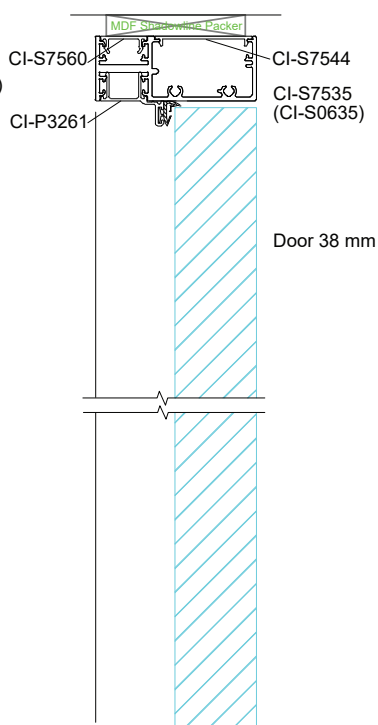

**SVELTE 75
Timber Door 38 mm Wide**

**SVELTE 75
Aurora Door 44 mm Wide**

**SVELTE 75
Sliding Door - Top Roller**

SVELTE PLAN VIEWS

SVELTE 36 Single Glaze

SVELTE 36 Single Glaze Sidelight and Aluminium Door