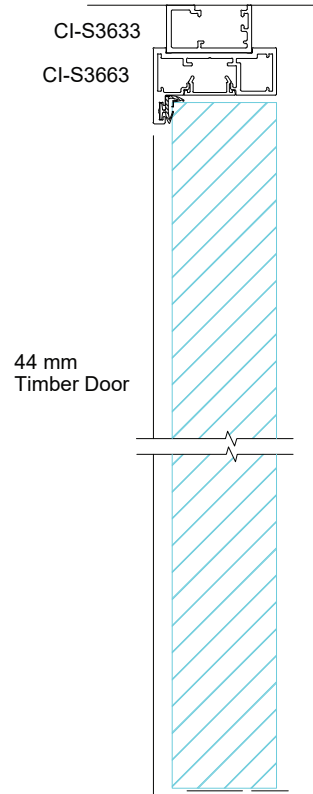

SVELTE 36
Aluminium Hinged Door
(Barwon)