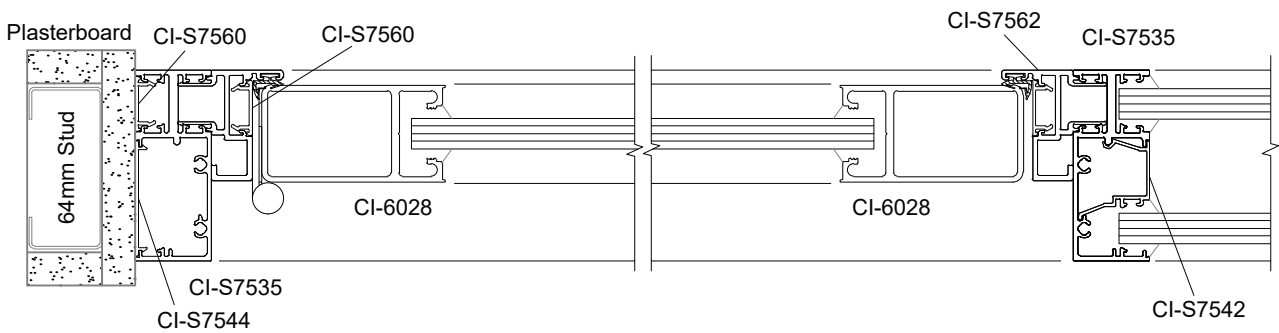

**SVELTE 75
Timber Door 38 mm Wide**

**SVELTE 75
Aurora Door 44 mm Wide**

**SVELTE 75
Sliding Door - Top Roller**

SVELTE PLAN VIEWS

SVELTE 36 Single Glaze

SVELTE 36 Single Glaze Sidelight and Aluminium Door

SVELTE 36 Single Glaze with Midrail

SVELTE 75 Offset Glaze with Back to Back Frame

**SVELTE 75
Offset Glaze with Mullion**

**SVELTE 75
Timber Hinged Door**

**SVELTE 75
Double Glaze Side Light and Aluminium Hinge Door with Offset Door Stop**