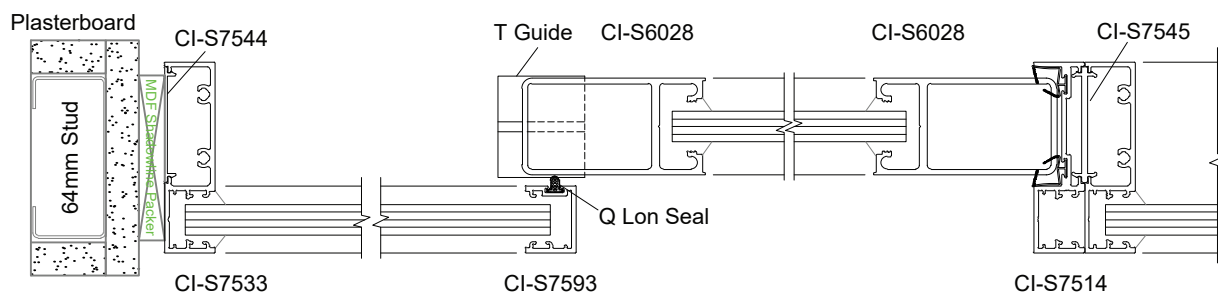

**SVELTE 75
Timber Door 38 mm Wide**

**SVELTE 75
Aurora Door 44 mm Wide**

**SVELTE 75
Sliding Door - Top Roller**

SVELTE PLAN VIEWS

SVELTE 36 Single Glaze

SVELTE 36 Single Glaze Sidelight and Aluminium Door

SVELTE 36 Single Glaze with Midrail

SVELTE 75 Offset Glaze with Back to Back Frame

**SVELTE 75
Offset Glaze with Mullion**

**SVELTE 75
Timber Hinged Door**

**SVELTE 75
Double Glaze Side Light and Aluminium Hinge Door with Offset Door Stop**

**SVELTE 75
Sliding Door with Lock and Offset Glaze Side Light**

SVELTE HARDWARE

IMAGE	DESCRIPTION	FINISH	UNIT	CODE
Door Rollers				
	Arctic Revolution Low Clearance Roller Pack (Rollers, Track stops, Spanner, Screws)	—	Each	817022A
	Arctic Revolution 80kg Soft Close Low Clearance, Roller Pack (Rollers, Track stops, Spanner, Screws)	—	Each	817026A
	Arctic Revolution 40kg Soft Close Low Clearance Roller Pack (Rollers, Track stops, Spanner, Screws)	—	Each	817027A
	Arctic Revolution 120kg Soft Close Low Clearance Roller Pack (Rollers, Track stops, Spanner, Screws)	—	Each	817028A
	Plastic T Guide	White	Each	817035
	Arctic Track Opening Cap	White	Each	817415
Brackets				
	Svelte 36 Corner Insert (Zinc Die Cast)	—	Each	S36704
	Svelte 36 Corner Insert (1.6mm Zinc anneal)	—	Each	S36703
	Svelte 75 Corner Bracket	—	Each	817513A
	Svelte 75 Corner Stake Bracket RH (1.6mm Zinc anneal)	—	Each	S75705
	Svelte 75 Corner Stake Bracket LH (1.6mm Zinc anneal)	—	Each	S75707
	Svelte 75 Corner Stake RH (Zinc Die Cast)	—	Each	S75709
	Svelte 75 Corner Stake LH (Zinc Die Cast)	—	Each	S75712
	Svelte 75 Sliding Track Receiver Bracket	—	Each	810037
Handle				
	Svelte Door Handle - 300C	SSS	Pair	817722
		Black	Pair	817722.BA
Roller Bolt				
	Slimline Roller Bolt	—	Each	801009