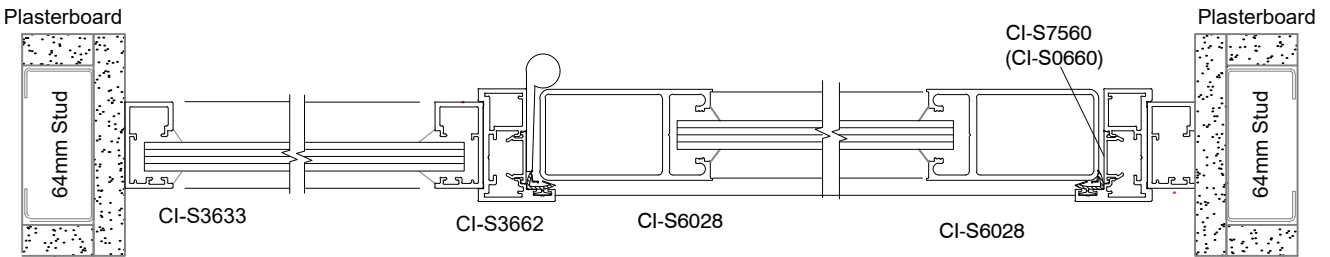

**SVELTE 75
Timber Door 38 mm Wide**

**SVELTE 75
Aurora Door 44 mm Wide**

**SVELTE 75
Sliding Door - Top Roller**

SVELTE PLAN VIEWS

SVELTE 36 Single Glaze

SVELTE 36 Single Glaze Sidelight and Aluminium Door

SVELTE 36 Single Glaze with Midrail

SVELTE 75 Offset Glaze with Back to Back Frame

**SVELTE 75
Offset Glaze with Mullion**

**SVELTE 75
Timber Hinged Door**

**SVELTE 75
Double Glaze Side Light and Aluminium Hinge Door with Offset Door Stop**