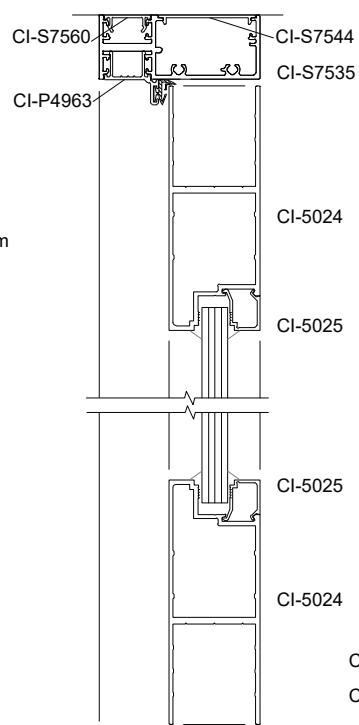

**SVELTE 75
Timber Door 38 mm Wide**

**SVELTE 75
Aurora Door 44 mm Wide**

**SVELTE 75
Sliding Door - Top Roller**

SVELTE PLAN VIEWS

SVELTE 36 Single Glaze

SVELTE 36 Single Glaze Sidelight and Aluminium Door