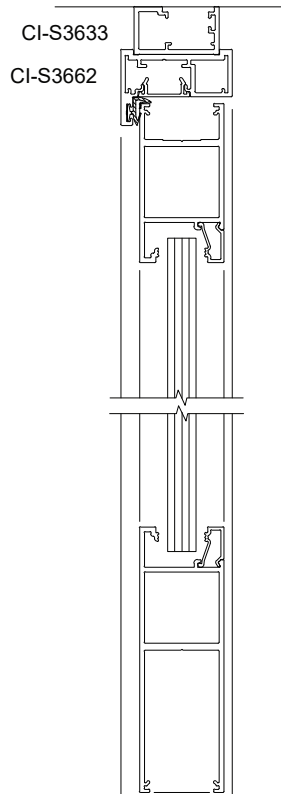

SVELTE ELEVATION VIEWS

SVELTE 36
Slimline Single Glaze

SVELTE 36
Slimline Single Glaze
with Back to Back Frame Cap

SVELTE 36
Slimline Single Glaze
Half Wall

SVELTE 36
Slimline Single Glaze
with Mid rail

SVELTE 36
Aluminium Hinged Door
(Barwon)