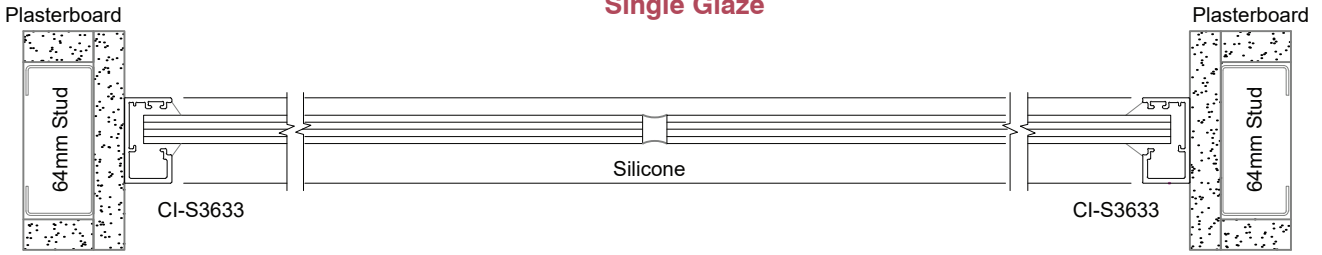

**SVELTE 75
Timber Door 38 mm Wide**

**SVELTE 75
Aurora Door 44 mm Wide**

**SVELTE 75
Sliding Door - Top Roller**

SVELTE PLAN VIEWS

SVELTE 36 Single Glaze

SVELTE 36 Single Glaze Sidelight and Aluminium Door

SVELTE 36 Single Glaze with Midrail

SVELTE 75 Offset Glaze with Back to Back Frame

**SVELTE 75
Offset Glaze with Mullion**

**SVELTE 75
Timber Hinged Door**

**SVELTE 75
Double Glaze Side Light and Aluminium Hinge Door with Offset Door Stop**