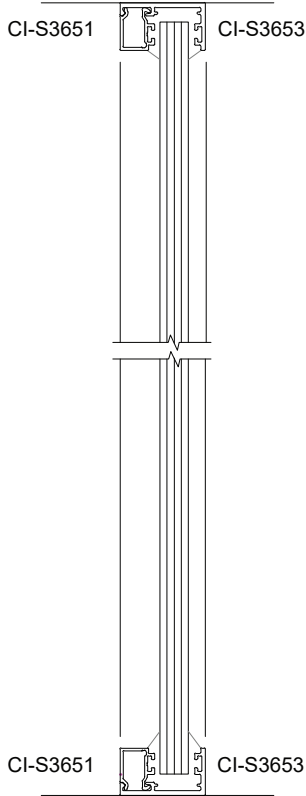

SVELTE 75

SECTION IMAGE	DESCRIPTION	LENGTH	CODE
	CI-S7535 (S0635) Svelte Front Glazing Frame	6500mm	S753565
	CI-S7533 Svelte 75 Offset Frame	2800mm	S753328
		6500mm	S753365
	CI-S7553 Svelte 75 Offset Sill	2800mm	S755328
		6500mm	S755365
	CI-S7556 Svelte 75 Sill Bead	2800mm	S755628
		6500mm	S755665
	CI-S7532 Svelte 75 Double Glaze Frame	2800mm	S753228
		6500mm	S753265
	CI-S7552 Svelte 75 Double Glaze Sill	2800mm	S755228
		6500mm	S755265
	CI-S7542 (S0642) Svelte Double Glazing Adaptor	6500mm	S754265
	CI-S7562 (S0656) Svelte Front Glazed Door Jamb - 38mm Doors	6500mm	S756265
	CI-S7563 (S0657) Svelte Front Glazed Door Jamb - 44mm Doors	6500mm	S756365
	CI-S7560 (S0660) Svelte Pocket Filler	2800mm	S756028
		6500mm	S756065
	CI-S7544 (S0644) Svelte Flat Filler	3200mm	S754432
	CI-S7545 (S0645) Svelte Offset Frame Adaptor	2800mm	S754528
	CI-S7521 (S6021) Svelte Frame Fixing Channel	2800mm	S752128
		6500mm	S752165
	CI-S7531 (S6031) Back to Back Frame	2800mm	S753128
	CI-S7534 (S0634) Back to Back Frame Cap	2800mm	S753428
	CI-P4262 Door Stop 35mm	6500mm	P426265
	CI-P3261 Door Stop 38mm	6500mm	P326165
	CI-P4963 Door Stop 44mm	6500mm	P496365

SVELTE SLIDING TRACK

SECTION IMAGE	DESCRIPTION	LENGTH
	CI-S7546 (S0653) Svelte Offset Track (Top Roller)	5500mm
	CI-S7554 (S0654) Svelte 40mm Window Frame	6500mm
	CI-S7514 Svelte 75 Receiver Channel	6500mm
	CI-S7553 Svelte 75 - Offset Sill	2800mm
		6500mm
	CI-7543 Svelte 75 - Offset Glazing Sill	6500mm
	CI-7593 Svelte 75 - Glazing Channel	2900mm
		3250mm
	CI-7556 - Sill Bead to suit 75mm Sill	2800mm
		6500mm

SVELTE ELEVATION VIEWS

SVELTE 36
Slimline Single Glaze

SVELTE 36
Slimline Single Glaze
with Back to Back Frame Cap

SVELTE 36
Slimline Single Glaze
Half Wall

SVELTE 36
Slimline Single Glaze
with Mid rail

SVELTE 36
Aluminium Hinged Door
(Barwon)