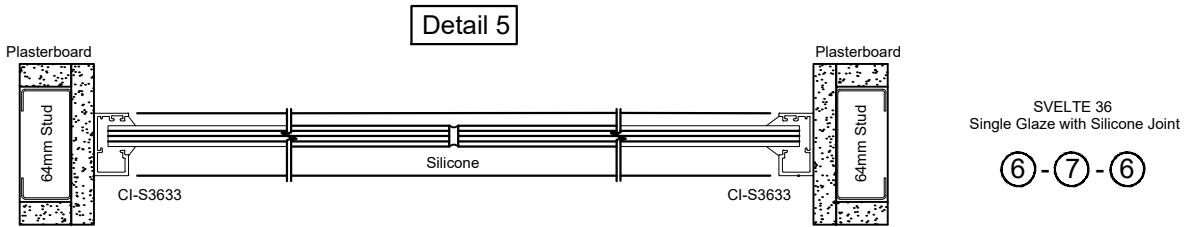

CI-6036
Wide Wiper
Stile

CI-6037
Wide Pivot
Stile

CI-810031
Slimline Door
Lock Box

Aurora Door

Profiles - Full Size

CI-5026
Wiper Stile

CI-5027
Pivot Stile

CI-5028
Plain Stile

CI-5031
Wide Lock Stile

CI-5032
Wide Hinge Stile

CI-5036
Wide Wiper Stile

CI-5037
Wide Pivot Stile

CI-5037
Wide Pivot Stile

S36704
Corner Bracket

SVELTE 36 - Window Configurations

SVELTE 36 - Window Configurations

Barwon Door

Assembly - Half Size

SVELTE 36 - Door Configurations

Barwon Door

Assembly - Half Size

SVELTE 36 - Door Configurations

SVELTE 36 - Door Configurations

Detail 14