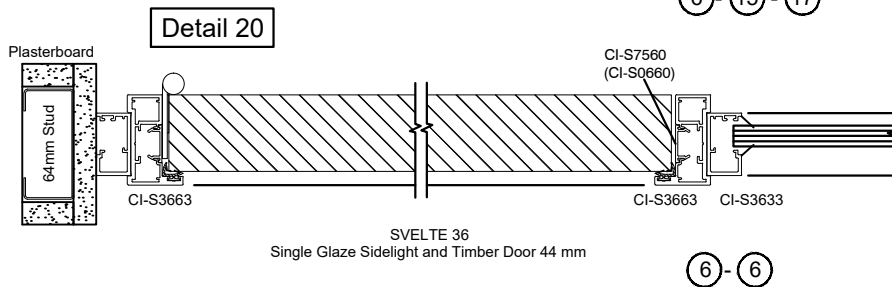

Detail 17

SVELTE 36
Timber Hinged Door
(Aurora)

12 - 14

SVELTE 36 - Door Configurations

Connection Detail B

Connection Details