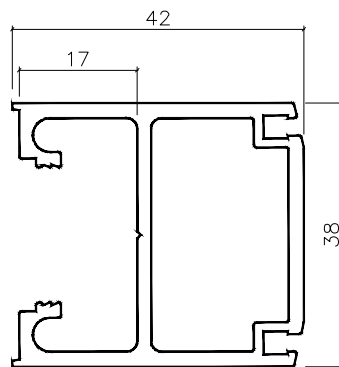

Barwon Door

Profiles - Full Size

CI-6023A
Narrow Rail

CI-6024A
Wide Rail

CI-6029
Narrow Midrail

CI-6046
Slimline
Wiper Stile

CI-6047
Slimline
Pivot Stile

CI-6048
Slimline
Plain Stile

Barwon Door

Profiles - Full Size

CI-6026
Narrow Wiper
Stile

CI-6027
Narrow Pivot
Stile

CI-6028
Narrow Plain
Stile

CI-6038
Wide Plain
Stile

Barwon Door

Profiles - Full Size