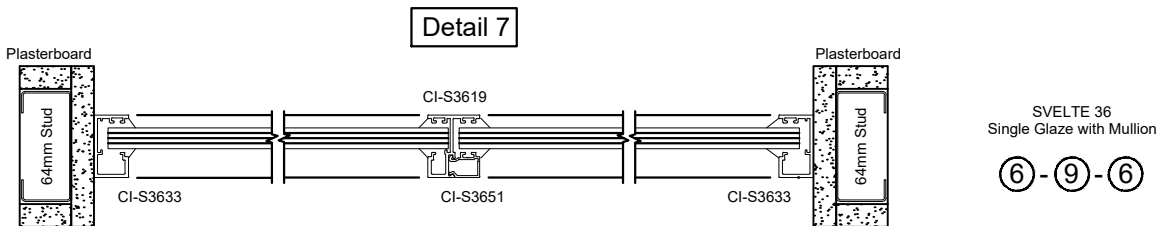

CI-6036
Wide Wiper
Stile

CI-6037
Wide Pivot
Stile

CI-810031
Slimline Door
Lock Box

Aurora Door

Profiles - Full Size

CI-5026
Wiper Stile

CI-5027
Pivot Stile

CI-5028
Plain Stile

CI-5031
Wide Lock Stile

CI-5032
Wide Hinge Stile

CI-5036
Wide Wiper Stile

CI-5037
Wide Pivot Stile

CI-5037
Wide Pivot Stile

S36704
Corner Bracket

SVELTE 36 - Window Configurations

SVELTE 36 - Window Configurations

Barwon Door

Assembly - Half Size

SVELTE 36 - Door Configurations

Barwon Door

Assembly - Half Size

SVELTE 36 - Door Configurations

SVELTE 36 - Door Configurations

Detail 14