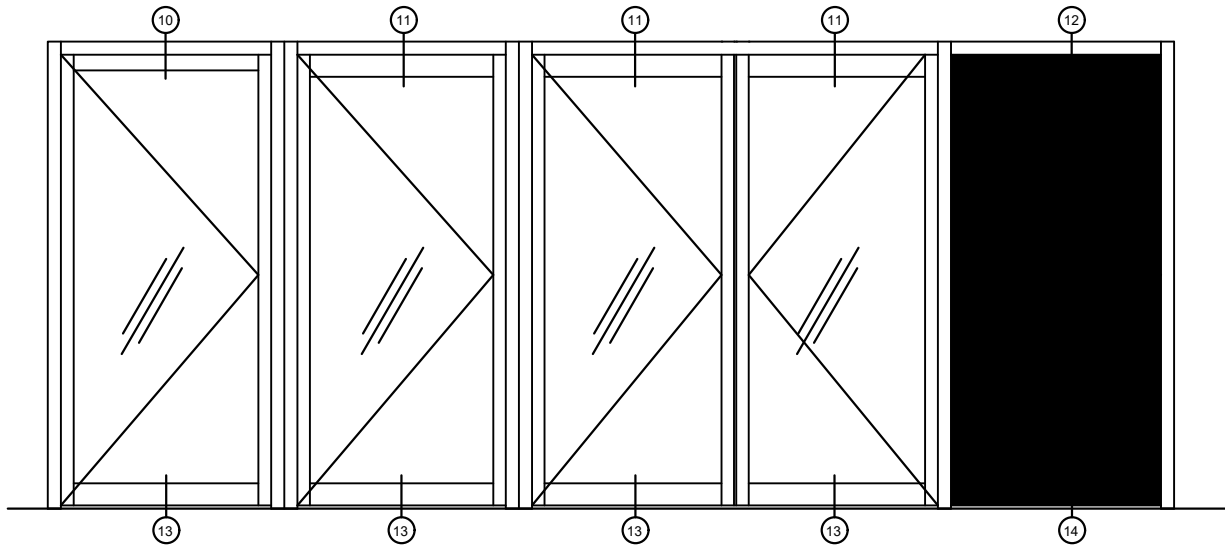

CI-5031
Wide Lock Stile

CI-5032
Wide Hinge Stile

CI-5036
Wide Wiper Stile

CI-5037
Wide Pivot Stile

CI-5037
Wide Pivot Stile

S36704
Corner Bracket

SVELTE 36 - Window Configurations

SVELTE 36 - Window Configurations

Barwon Door

Assembly - Half Size

SVELTE 36 - Door Configurations

Barwon Door

Assembly - Half Size

SVELTE 36 - Door Configurations

SVELTE 36 - Door Configurations

Detail 14