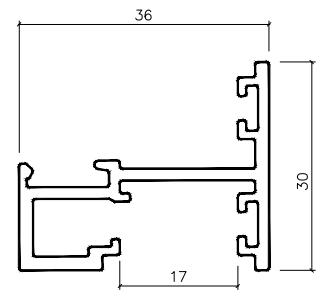

CI-S3619
Svelte 36
Midrail (Partition)