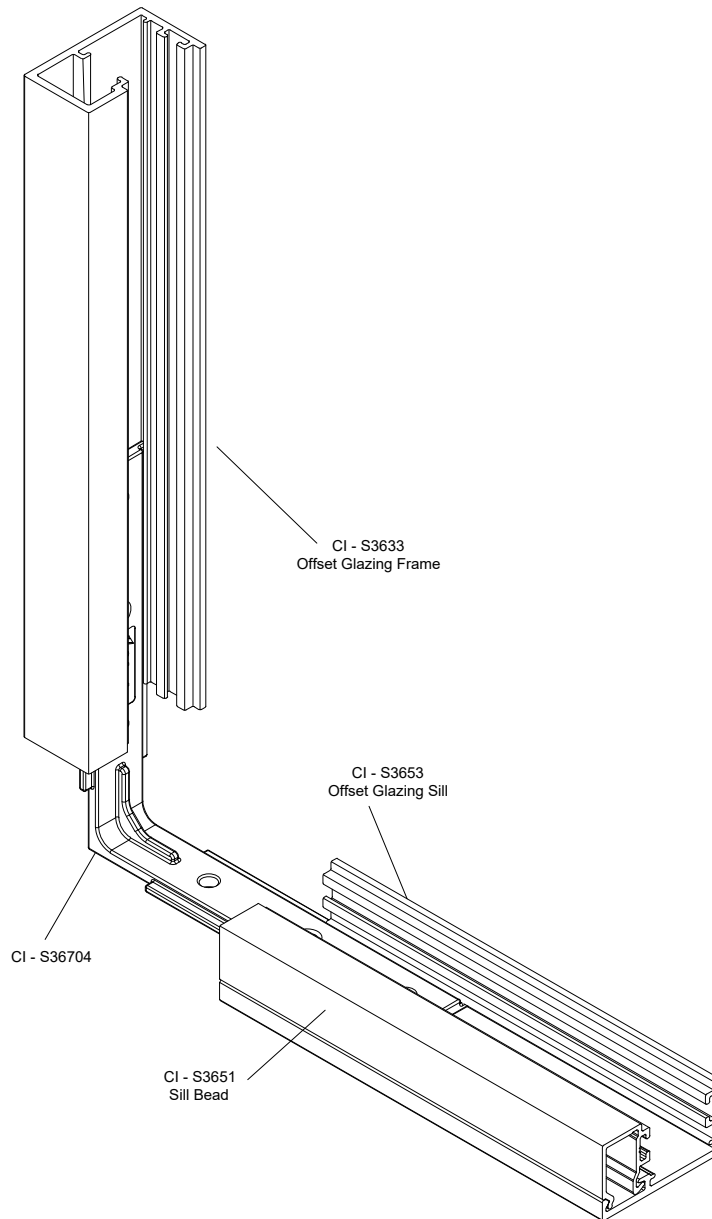

Detail 17

SVELTE 36
Timber Hinged Door
(Aurora)

12 - 14

SVELTE 36 - Door Configurations

Connection Detail B

Connection Details