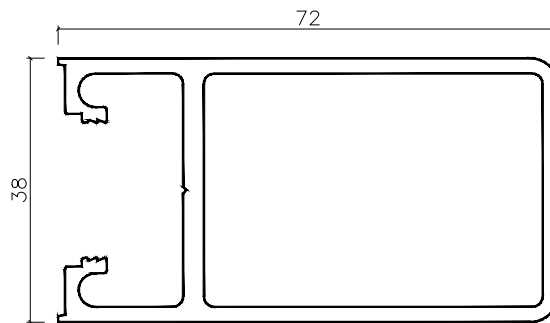

Barwon Door

Profiles - Full Size

CI-6026
Narrow Wiper
Stile

CI-6027
Narrow Pivot
Stile

CI-6028
Narrow Plain
Stile

CI-6038
Wide Plain
Stile

Barwon Door

Profiles - Full Size