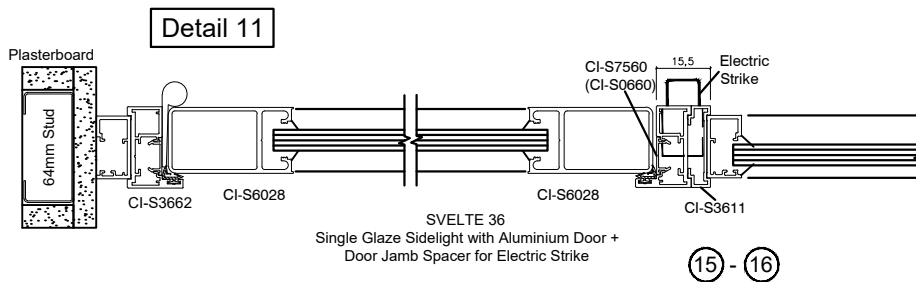

CI-5031
Wide Lock Stile

CI-5032
Wide Hinge Stile

CI-5036
Wide Wiper Stile

CI-5037
Wide Pivot Stile

CI-5037
Wide Pivot Stile

S36704
Corner Bracket

SVELTE 36 - Window Configurations

SVELTE 36 - Window Configurations

Barwon Door

Assembly - Half Size

SVELTE 36 - Door Configurations

Barwon Door

Assembly - Half Size

SVELTE 36 - Door Configurations

SVELTE 36 - Door Configurations

Detail 14