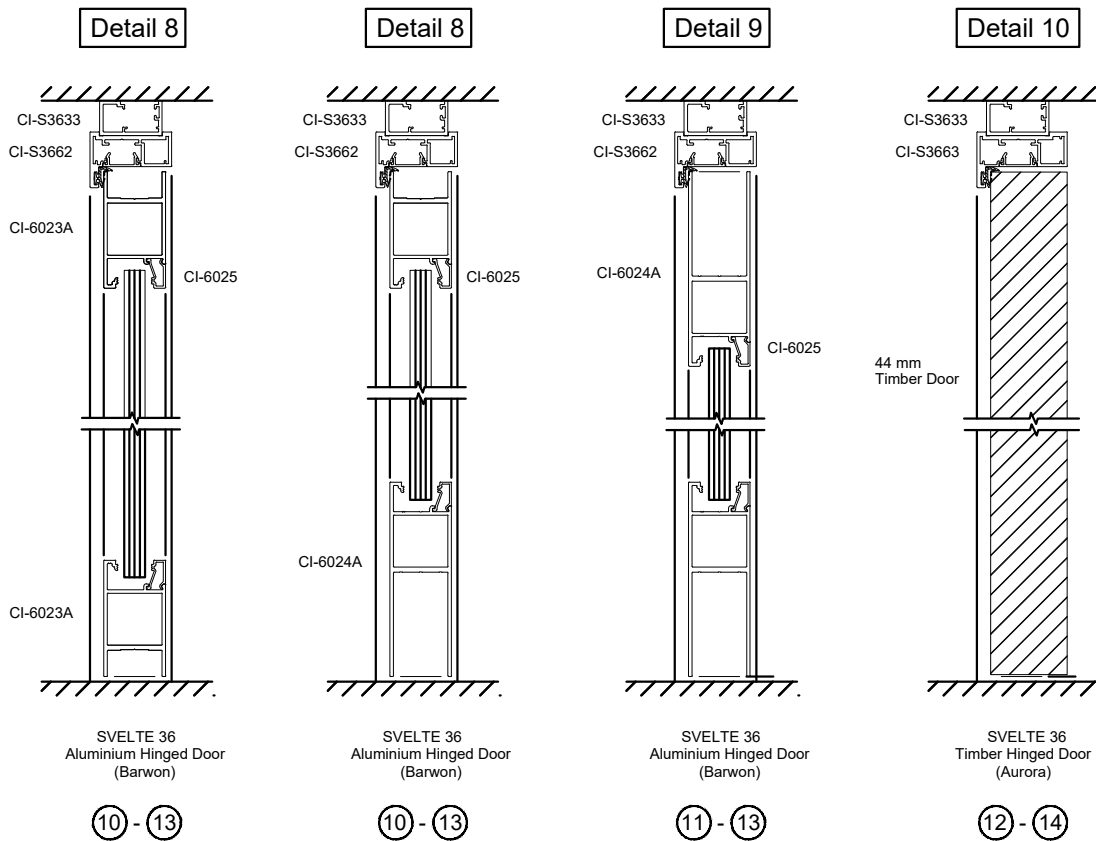

CI-6036
Wide Wiper
Stile

CI-6037
Wide Pivot
Stile

CI-810031
Slimline Door
Lock Box

Aurora Door

Profiles - Full Size

CI-5026
Wiper Stile

CI-5027
Pivot Stile

CI-5028
Plain Stile

CI-5031
Wide Lock Stile

CI-5032
Wide Hinge Stile

CI-5036
Wide Wiper Stile

CI-5037
Wide Pivot Stile

CI-5037
Wide Pivot Stile

S36704
Corner Bracket

SVELTE 36 - Window Configurations

SVELTE 36 - Window Configurations

Barwon Door

Assembly - Half Size

SVELTE 36 - Door Configurations

Barwon Door

Assembly - Half Size

SVELTE 36 - Door Configurations

SVELTE 36 - Door Configurations

Detail 14