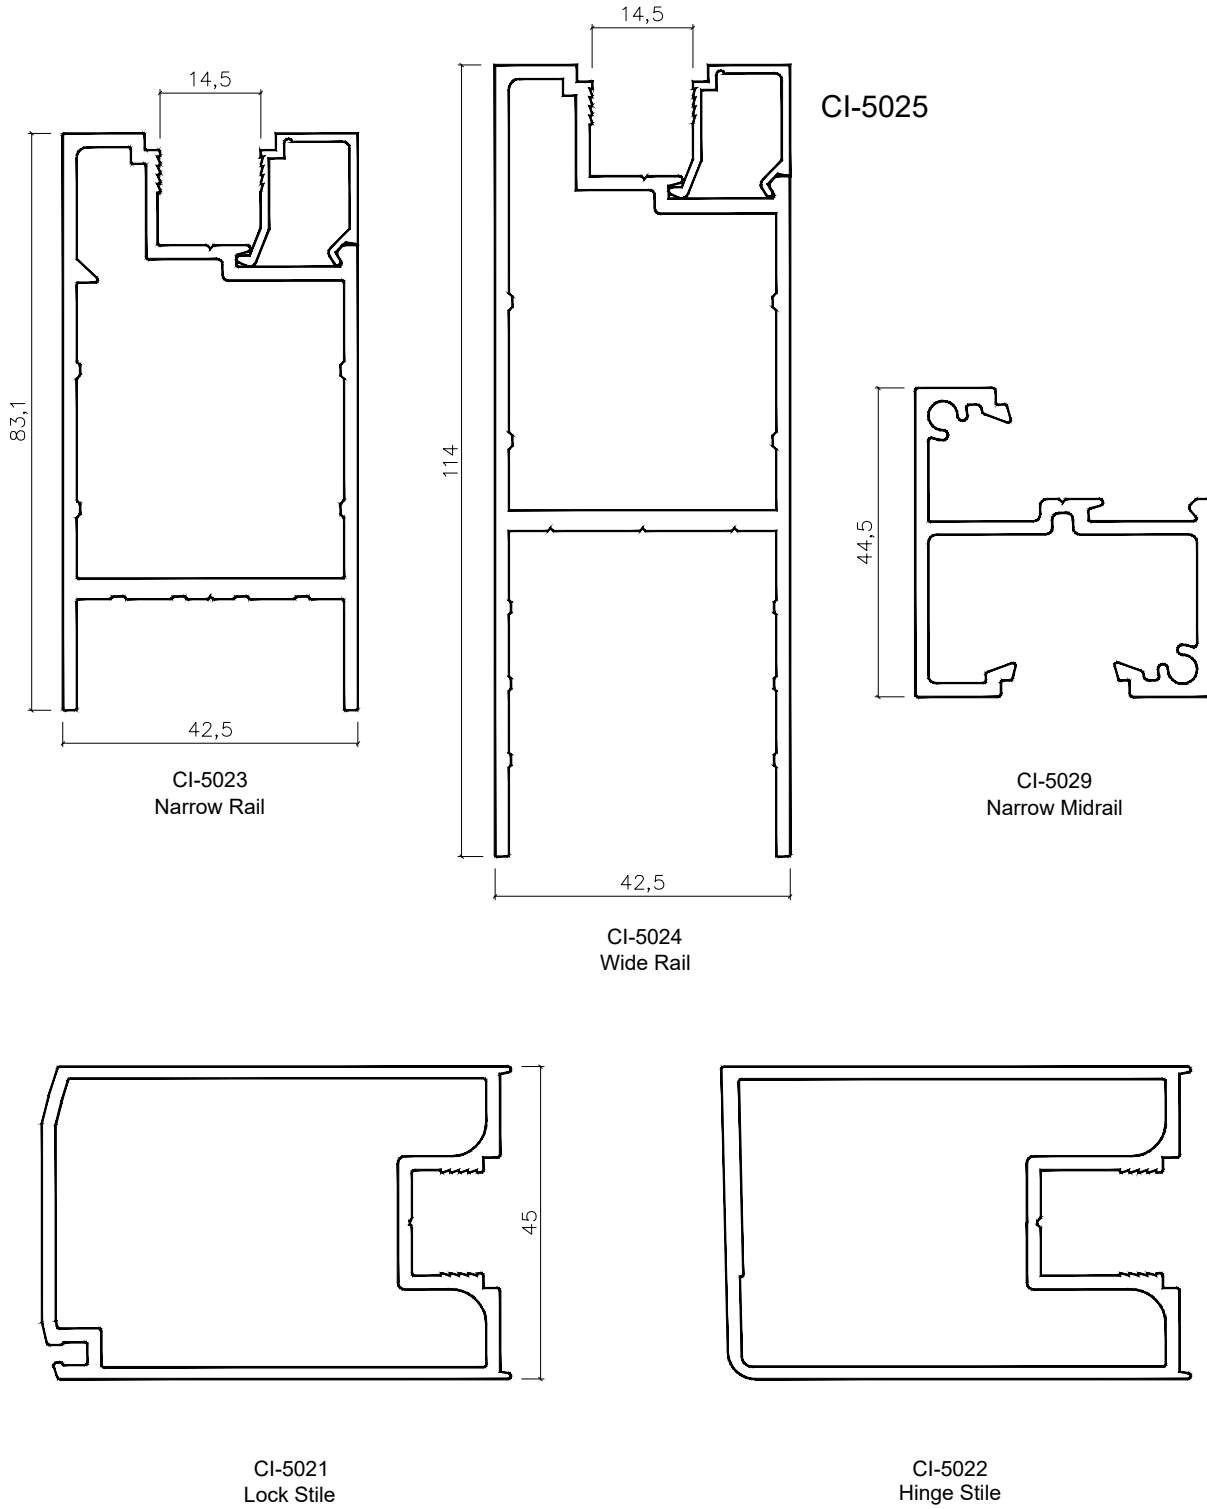

Barwon Door

Profiles - Full Size

CI-6026
Narrow Wiper
Stile

CI-6027
Narrow Pivot
Stile

CI-6028
Narrow Plain
Stile

CI-6038
Wide Plain
Stile

Barwon Door

Profiles - Full Size

CI-6036
Wide Wiper
Stile

CI-6037
Wide Pivot
Stile

CI-810031
Slimline Door
Lock Box

Aurora Door

Profiles - Full Size

CI-5026
Wiper Stile

CI-5027
Pivot Stile

CI-5028
Plain Stile

CI-5031
Wide Lock Stile

CI-5032
Wide Hinge Stile

CI-5036
Wide Wiper Stile

CI-5037
Wide Pivot Stile

CI-5037
Wide Pivot Stile

S36704
Corner Bracket

SVELTE 36 - Window Configurations

SVELTE 36 - Window Configurations