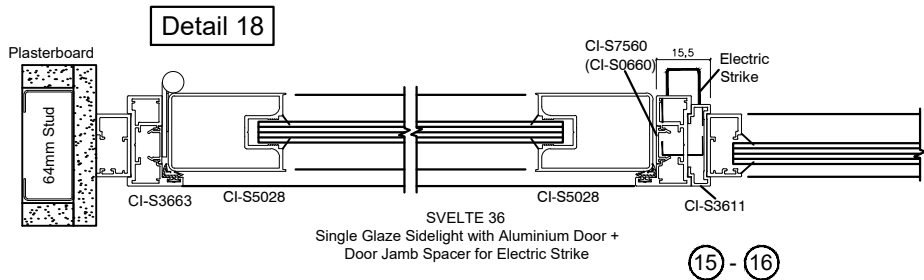

Detail 17

SVELTE 36
Timber Hinged Door
(Aurora)

12 - 14

SVELTE 36 - Door Configurations

Connection Detail B

Connection Details