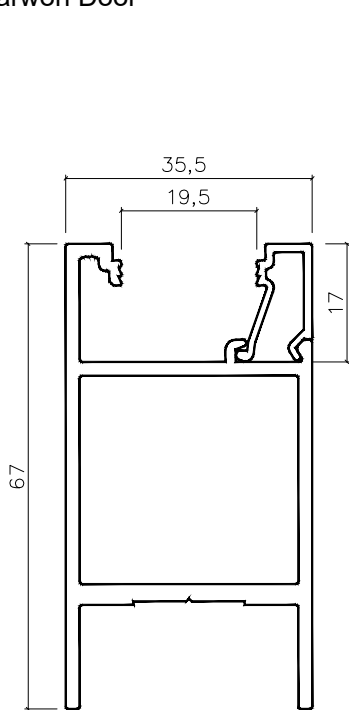

Barwon Door

Profiles - Full Size

CI-6023A
Narrow Rail

CI-6024A
Wide Rail

CI-6029
Narrow Midrail

CI-6046
Slimline
Wiper Stile

CI-6047
Slimline
Pivot Stile

CI-6048
Slimline
Plain Stile