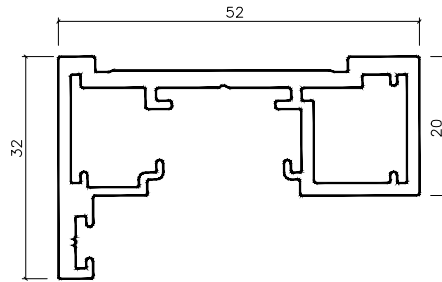

Visit our website for more information:

www.criterionindustries.com.au

Svelte 36

Profiles - Full Size

CI-S3662
38 mm Svelte 36
Door Jamb

CI-S3663
44 mm Svelte 36
Door Jamb

CI-S7534 (CI-S0634)
Feature Glaze Bar