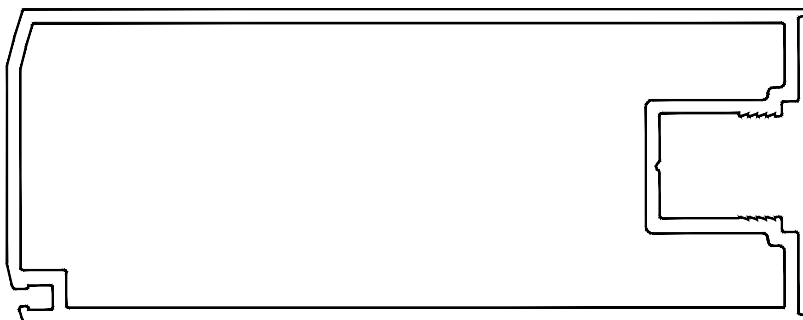

CI-6036
Wide Wiper
Stile

CI-6037
Wide Pivot
Stile

CI-810031
Slimline Door
Lock Box

Aurora Door

Profiles - Full Size

CI-5026
Wiper Stile

CI-5027
Pivot Stile

CI-5028
Plain Stile

CI-5031
Wide Lock Stile

CI-5032
Wide Hinge Stile

CI-5036
Wide Wiper Stile

CI-5037
Wide Pivot Stile

CI-5037
Wide Pivot Stile

S36704
Corner Bracket

SVELTE 36 - Window Configurations

SVELTE 36 - Window Configurations