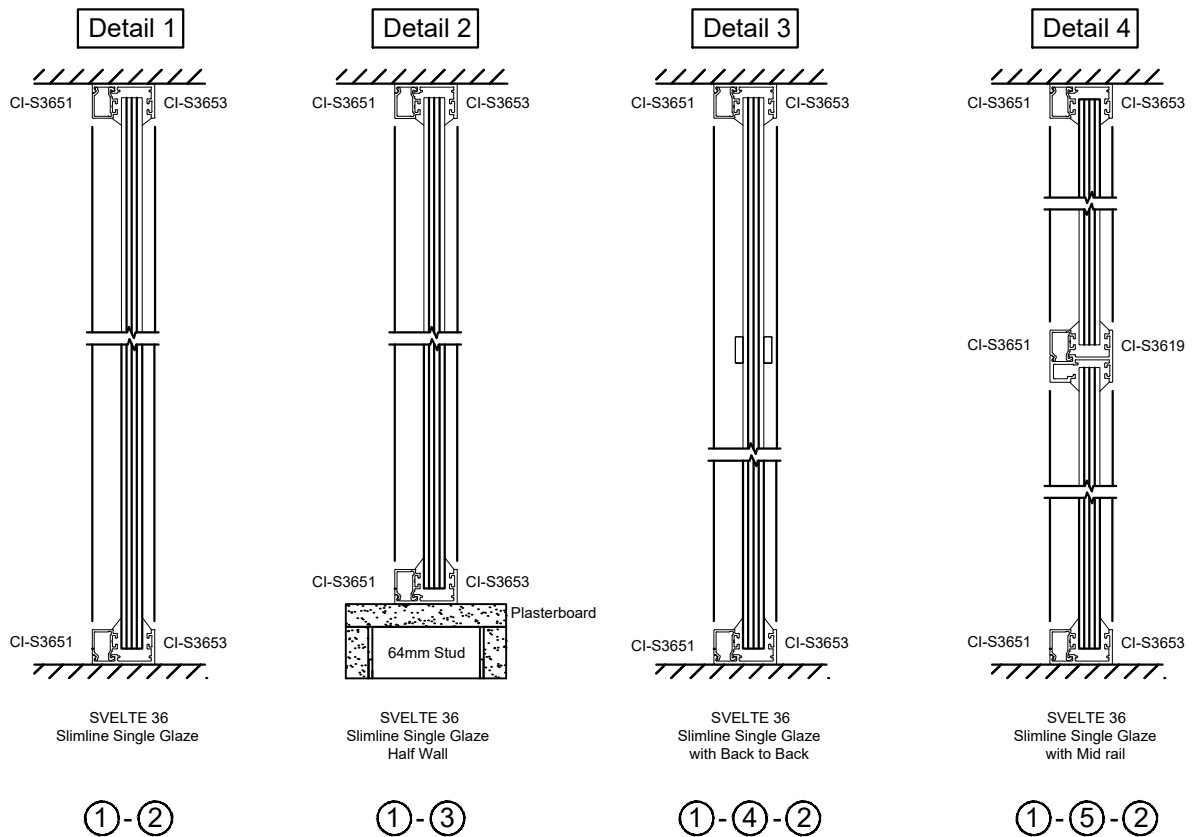

CI-5031
Wide Lock Stile

CI-5032
Wide Hinge Stile

CI-5036
Wide Wiper Stile

CI-5037
Wide Pivot Stile

CI-5037
Wide Pivot Stile

S36704
Corner Bracket

SVELTE 36 - Window Configurations

SVELTE 36 - Window Configurations

Barwon Door

Assembly - Half Size

SVELTE 36 - Door Configurations

Barwon Door

Assembly - Half Size

SVELTE 36 - Door Configurations

SVELTE 36 - Door Configurations

Detail 14