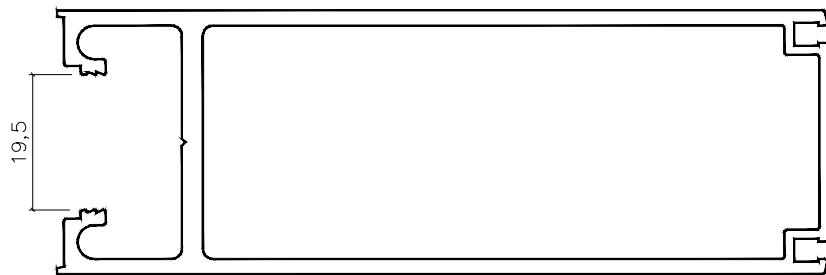

Barwon Door

Profiles - Full Size

CI-6026
Narrow Wiper
Stile

CI-6027
Narrow Pivot
Stile

CI-6028
Narrow Plain
Stile

CI-6038
Wide Plain
Stile

Barwon Door

Profiles - Full Size

CI-6036
Wide Wiper
Stile

CI-6037
Wide Pivot
Stile

CI-810031
Slimline Door
Lock Box

Aurora Door

Profiles - Full Size

CI-5026
Wiper Stile

CI-5027
Pivot Stile

CI-5028
Plain Stile