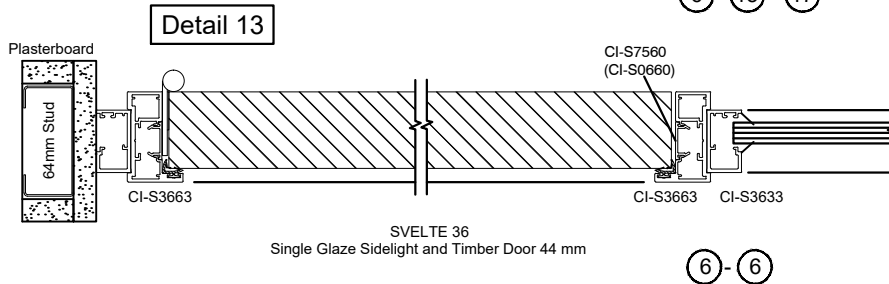

CI-5031
Wide Lock Stile

CI-5032
Wide Hinge Stile

CI-5036
Wide Wiper Stile

CI-5037
Wide Pivot Stile

CI-5037
Wide Pivot Stile

S36704
Corner Bracket

SVELTE 36 - Window Configurations

SVELTE 36 - Window Configurations

Barwon Door

Assembly - Half Size

SVELTE 36 - Door Configurations

Barwon Door

Assembly - Half Size

SVELTE 36 - Door Configurations

SVELTE 36 - Door Configurations

Detail 14