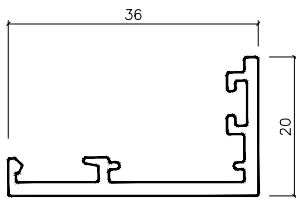

Visit our website for more information:

www.criterionindustries.com.au

Svelte 36

Profiles - Full Size

CI-S3662
38 mm Svelte 36
Door Jamb

CI-S3663
44 mm Svelte 36
Door Jamb

CI-S7534 (CI-S0634)
Feature Glaze Bar