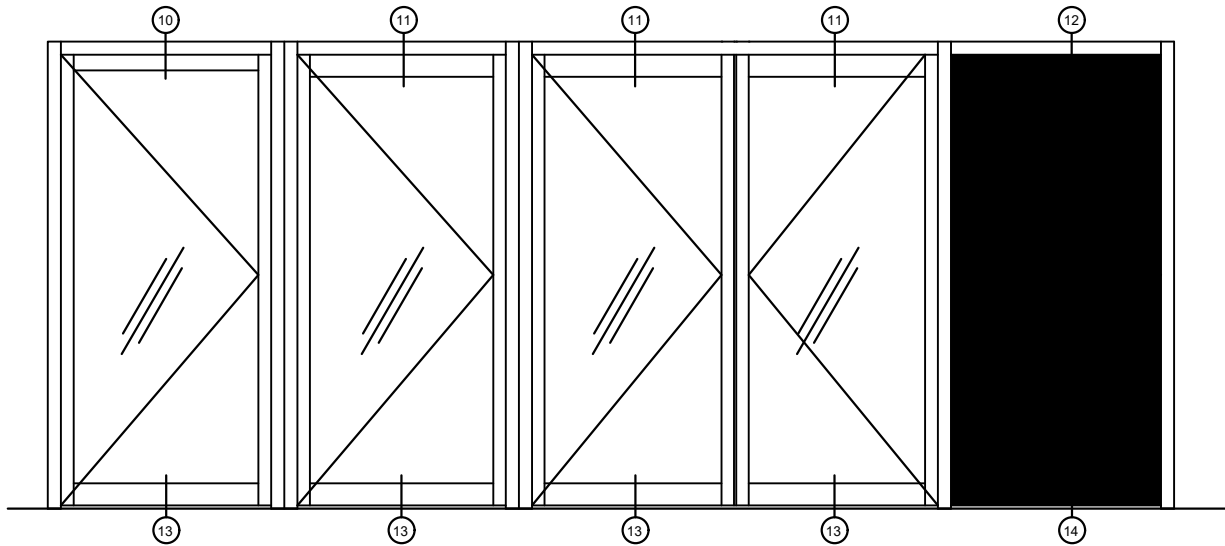

Barwon Door

Assembly - Half Size

SVELTE 36 - Door Configurations