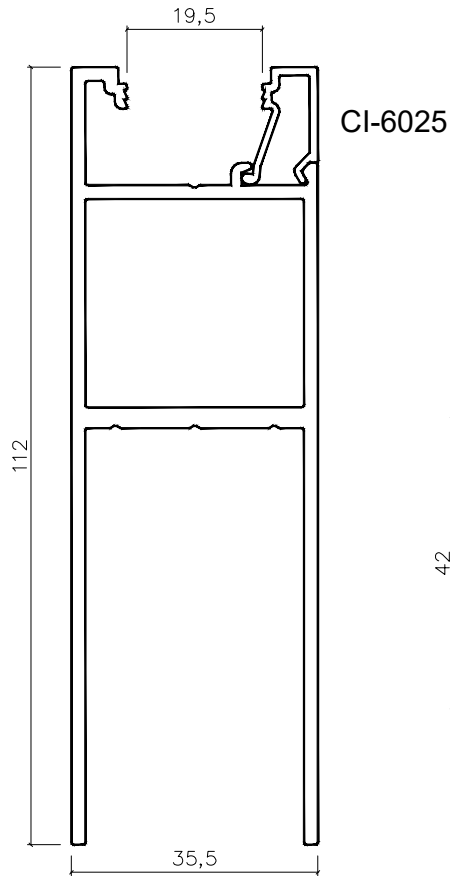

Barwon Door

Profiles - Full Size

CI-6023A
Narrow Rail

CI-6024A
Wide Rail

CI-6029
Narrow Midrail

CI-6046
Slimline
Wiper Stile

CI-6047
Slimline
Pivot Stile

CI-6048
Slimline
Plain Stile

Barwon Door

Profiles - Full Size

CI-6026
Narrow Wiper
Stile

CI-6027
Narrow Pivot
Stile

CI-6028
Narrow Plain
Stile

CI-6038
Wide Plain
Stile

Barwon Door

Profiles - Full Size