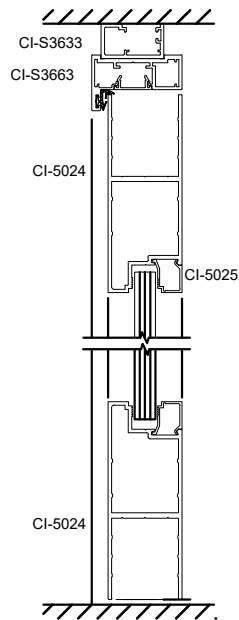

Barwon Door

Profiles - Full Size

CI-6026
Narrow Wiper
Stile

CI-6027
Narrow Pivot
Stile

CI-6028
Narrow Plain
Stile

CI-6038
Wide Plain
Stile

Barwon Door

Profiles - Full Size

Barwon Door

Assembly - Half Size

SVELTE 36 - Door Configurations

Barwon Door

Assembly - Half Size

SVELTE 36 - Door Configurations

SVELTE 36 - Door Configurations

Detail 14

SVELTE 36
Aluminium Hinged Door
(Aurora)

10 - 13

Detail 15

SVELTE 36
Aluminium Hinged Door
(Aurora)

10 - 13

Detail 16

SVELTE 36
Aluminium Hinged Door
(Aurora)

11 - 13