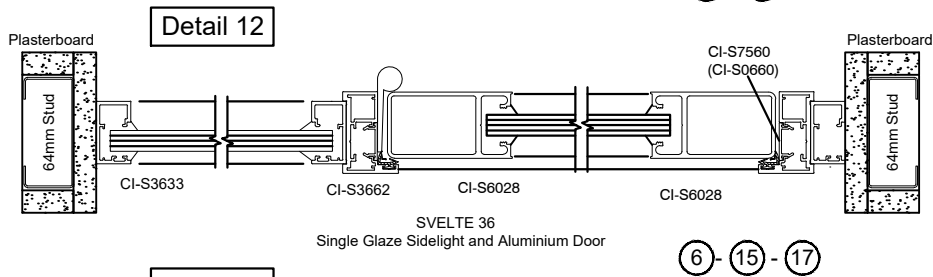

CI-5031
Wide Lock Stile

CI-5032
Wide Hinge Stile

CI-5036
Wide Wiper Stile

CI-5037
Wide Pivot Stile

CI-5037
Wide Pivot Stile

S36704
Corner Bracket

SVELTE 36 - Window Configurations

SVELTE 36 - Window Configurations

Barwon Door

Assembly - Half Size

SVELTE 36 - Door Configurations

Barwon Door

Assembly - Half Size

SVELTE 36 - Door Configurations

SVELTE 36 - Door Configurations

Detail 14

SVELTE 36
Aluminium Hinged Door
(Aurora)

10 - 13

Detail 15

SVELTE 36
Aluminium Hinged Door
(Aurora)

10 - 13

Detail 16

SVELTE 36
Aluminium Hinged Door
(Aurora)

11 - 13