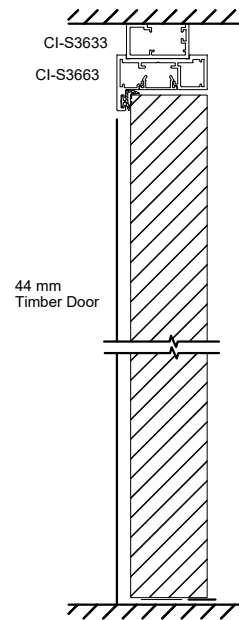

Detail 17

SVELTE 36
Timber Hinged Door
(Aurora)

12 - 14