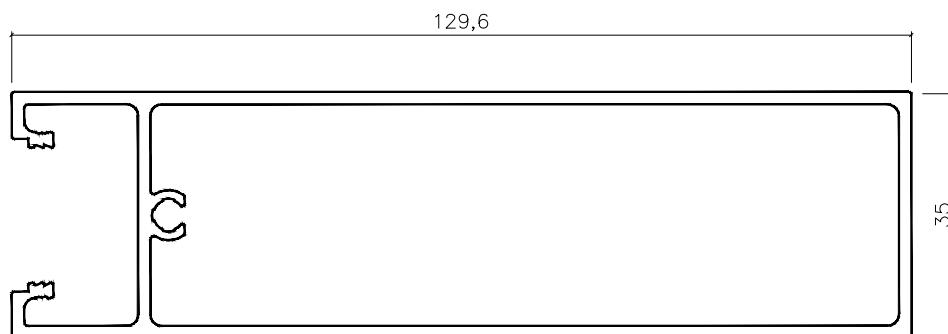

Barwon Door

Profiles - Full Size

CI-6026
Narrow Wiper
Stile

CI-6027
Narrow Pivot
Stile

CI-6028
Narrow Plain
Stile

CI-6038
Wide Plain
Stile

Barwon Door

Profiles - Full Size

CI-6036
Wide Wiper
Stile

CI-6037
Wide Pivot
Stile

CI-810031
Slimline Door
Lock Box

Aurora Door

Profiles - Full Size

CI-5026
Wiper Stile

CI-5027
Pivot Stile

CI-5028
Plain Stile