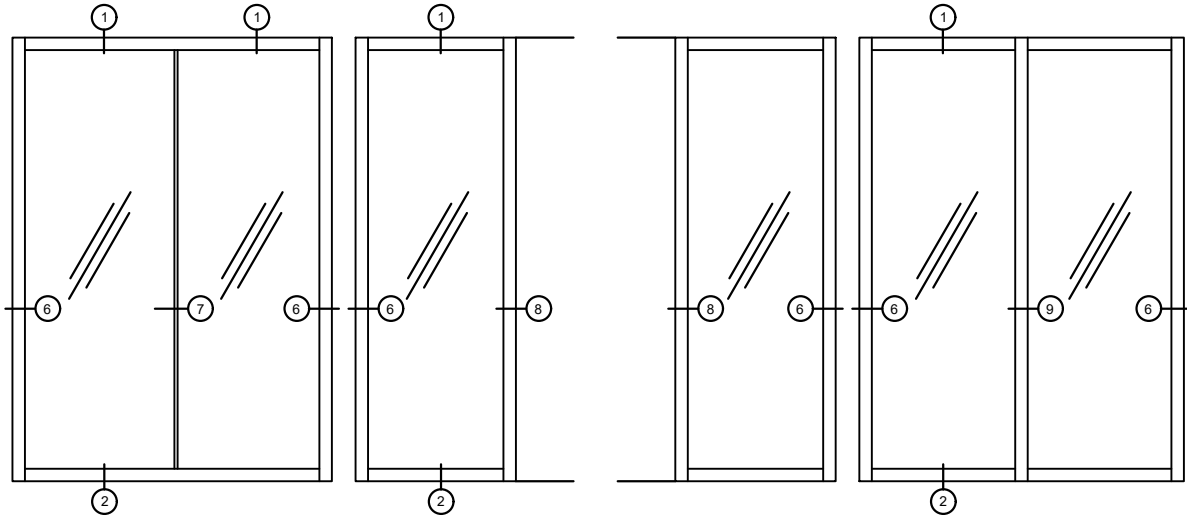

CI-5031
Wide Lock Stile

CI-5032
Wide Hinge Stile

CI-5036
Wide Wiper Stile

CI-5037
Wide Pivot Stile

CI-5037
Wide Pivot Stile

S36704
Corner Bracket

SVELTE 36 - Window Configurations

SVELTE 36 - Window Configurations