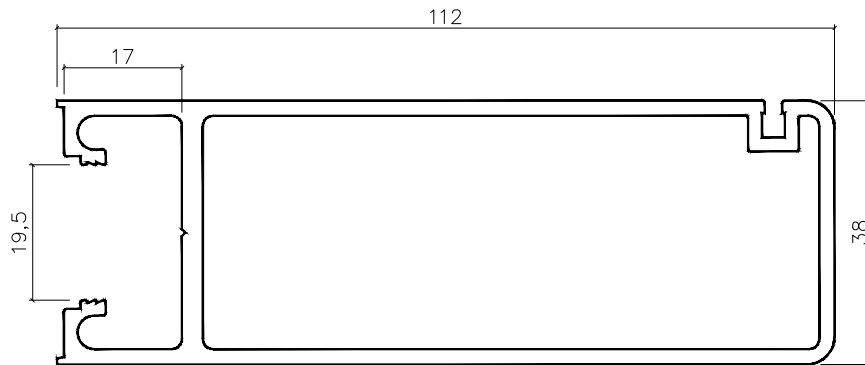

Barwon Door

Profiles - Full Size

CI-6026
Narrow Wiper
Stile

CI-6027
Narrow Pivot
Stile

CI-6028
Narrow Plain
Stile

CI-6038
Wide Plain
Stile

Barwon Door

Profiles - Full Size

CI-6036
Wide Wiper
Stile

CI-6037
Wide Pivot
Stile

CI-810031
Slimline Door
Lock Box

Aurora Door

Profiles - Full Size

CI-5026
Wiper Stile

CI-5027
Pivot Stile

CI-5028
Plain Stile