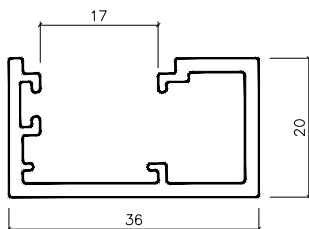

CI-S3633
Svelte 36 Offset
Glazing Frame

CI-S7560 (CI-S0660)
Pocket Filler