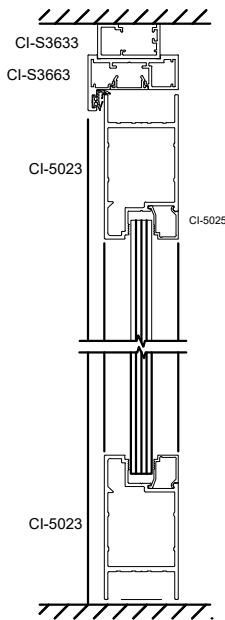

Barwon Door

Profiles - Full Size

CI-6026
Narrow Wiper
Stile

CI-6027
Narrow Pivot
Stile

CI-6028
Narrow Plain
Stile

CI-6038
Wide Plain
Stile

Barwon Door

Profiles - Full Size

CI-5031
Wide Lock Stile

CI-5032
Wide Hinge Stile

CI-5036
Wide Wiper Stile

CI-5037
Wide Pivot Stile

CI-5037
Wide Pivot Stile

S36704
Corner Bracket

SVELTE 36 - Window Configurations

SVELTE 36 - Window Configurations

Barwon Door

Assembly - Half Size

SVELTE 36 - Door Configurations

Barwon Door

Assembly - Half Size

SVELTE 36 - Door Configurations

SVELTE 36 - Door Configurations

Detail 14