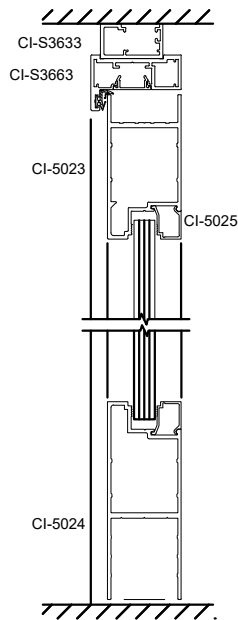

Detail 15

SVELTE 36
Aluminium Hinged Door
(Aurora)

10 - 13