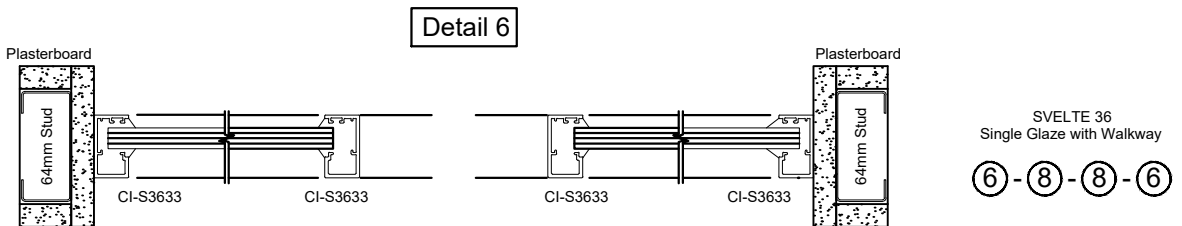

CI-6036
Wide Wiper
Stile

CI-6037
Wide Pivot
Stile

CI-810031
Slimline Door
Lock Box

Aurora Door

Profiles - Full Size

CI-5026
Wiper Stile

CI-5027
Pivot Stile

CI-5028
Plain Stile

CI-5031
Wide Lock Stile

CI-5032
Wide Hinge Stile

CI-5036
Wide Wiper Stile

CI-5037
Wide Pivot Stile

CI-5037
Wide Pivot Stile

S36704
Corner Bracket

SVELTE 36 - Window Configurations

SVELTE 36 - Window Configurations

Barwon Door

Assembly - Half Size

SVELTE 36 - Door Configurations

Barwon Door

Assembly - Half Size

SVELTE 36 - Door Configurations

SVELTE 36 - Door Configurations

Detail 14