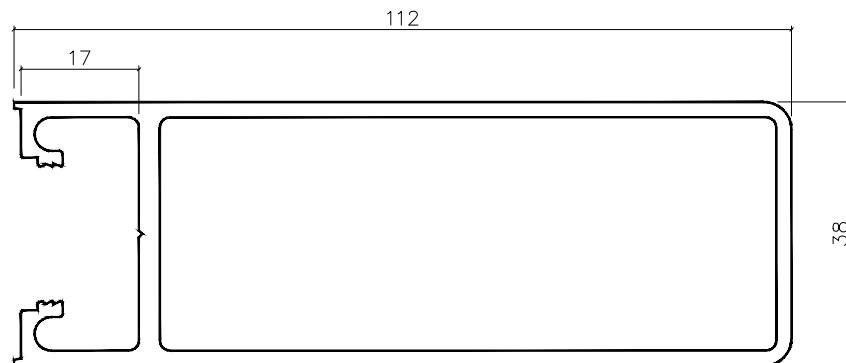

Barwon Door

Profiles - Full Size

CI-6026
Narrow Wiper
Stile

CI-6027
Narrow Pivot
Stile

CI-6028
Narrow Plain
Stile

CI-6038
Wide Plain
Stile

Barwon Door

Profiles - Full Size

CI-6036
Wide Wiper
Stile

CI-6037
Wide Pivot
Stile

CI-810031
Slimline Door
Lock Box

Aurora Door

Profiles - Full Size

CI-5026
Wiper Stile

CI-5027
Pivot Stile

CI-5028
Plain Stile