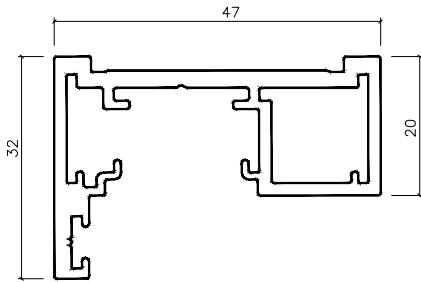

Features of Svelte 36

- Slimline 20 mm reveal
- Stocked in mill finish
- Available in a wide range of powder coated colours
- Universal glazing pocket to suit glass up to 12.8 mm thick
- Slimline and offset single glazing
- Suits timber or aluminium doors
- Single glaze partition - acoustic RW 38
- Hinged door - acoustic up to RW 37

Visit our website for more information:

www.criterionindustries.com.au

Svelte 36

Profiles - Full Size

CI-S3662
38 mm Svelte 36
Door Jamb

CI-S3663
44 mm Svelte 36
Door Jamb

CI-S7534 (CI-S0634)
Feature Glaze Bar