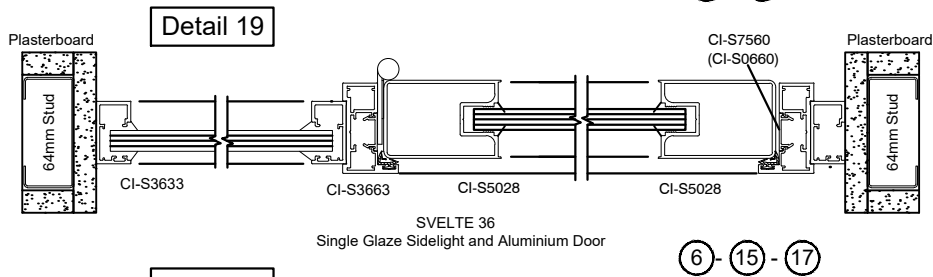

SVELTE 36
Aluminium Hinged Door
(Aurora)

10 - 13

Detail 15

SVELTE 36
Aluminium Hinged Door
(Aurora)

10 - 13

Detail 16

SVELTE 36
Aluminium Hinged Door
(Aurora)

11 - 13

Detail 17

SVELTE 36
Timber Hinged Door
(Aurora)

12 - 14

SVELTE 36 - Door Configurations

Connection Detail B

Connection Details