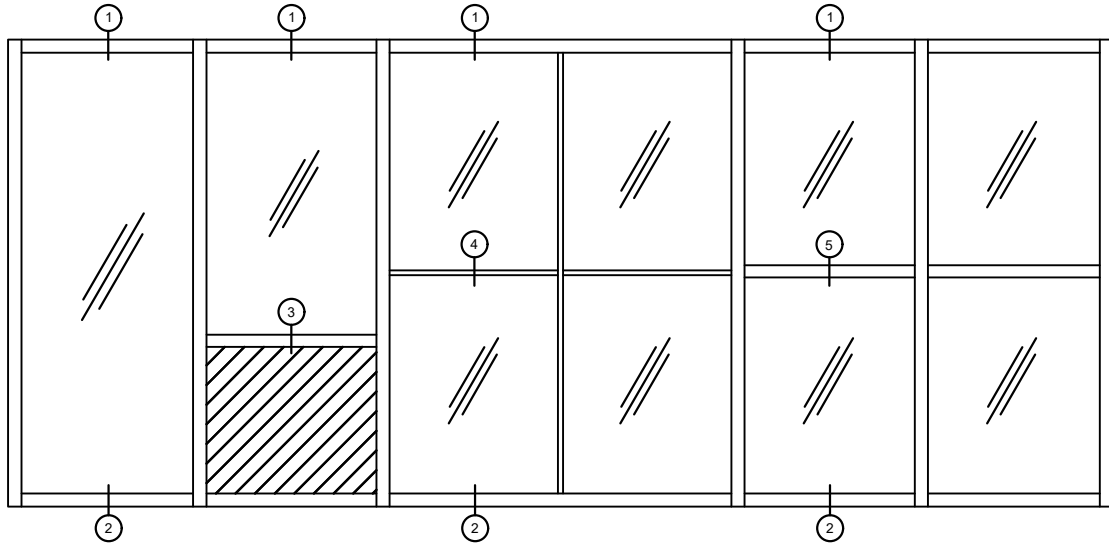

CI-5031
Wide Lock Stile

CI-5032
Wide Hinge Stile

CI-5036
Wide Wiper Stile

CI-5037
Wide Pivot Stile

CI-5037
Wide Pivot Stile

S36704
Corner Bracket

SVELTE 36 - Window Configurations

SVELTE 36 - Window Configurations