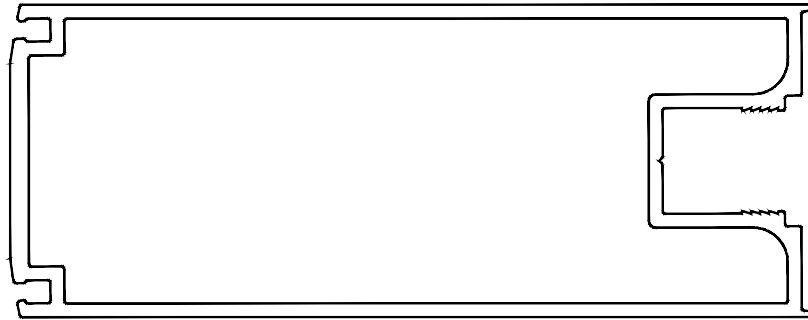

CI-6036
Wide Wiper
Stile

CI-6037
Wide Pivot
Stile

CI-810031
Slimline Door
Lock Box

Aurora Door

Profiles - Full Size

CI-5026
Wiper Stile

CI-5027
Pivot Stile

CI-5028
Plain Stile

CI-5031
Wide Lock Stile

CI-5032
Wide Hinge Stile

CI-5036
Wide Wiper Stile

CI-5037
Wide Pivot Stile

CI-5037
Wide Pivot Stile

S36704
Corner Bracket

SVELTE 36 - Window Configurations

SVELTE 36 - Window Configurations