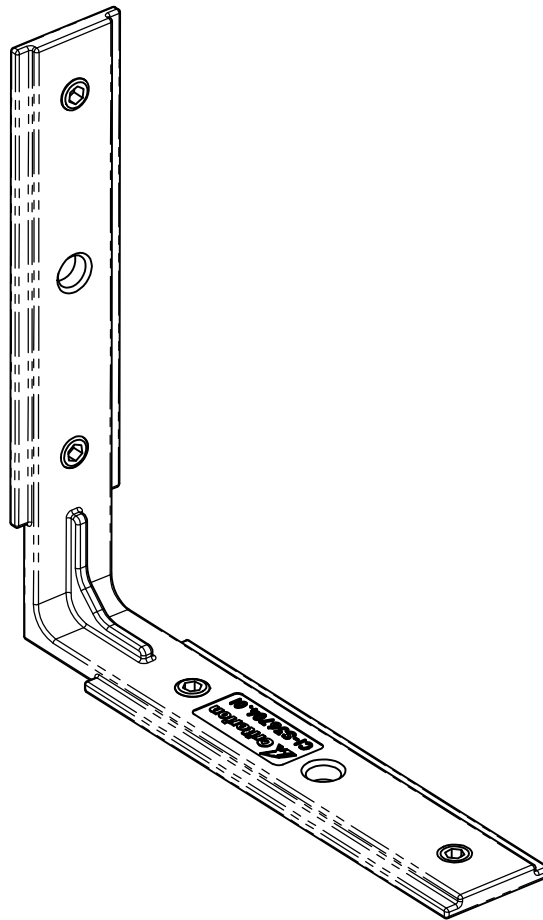

CI-5031
Wide Lock Stile

CI-5032
Wide Hinge Stile

CI-5036
Wide Wiper Stile

CI-5037
Wide Pivot Stile

CI-5037
Wide Pivot Stile

S36704
Corner Bracket

SVELTE 36 - Window Configurations

SVELTE 36 - Window Configurations