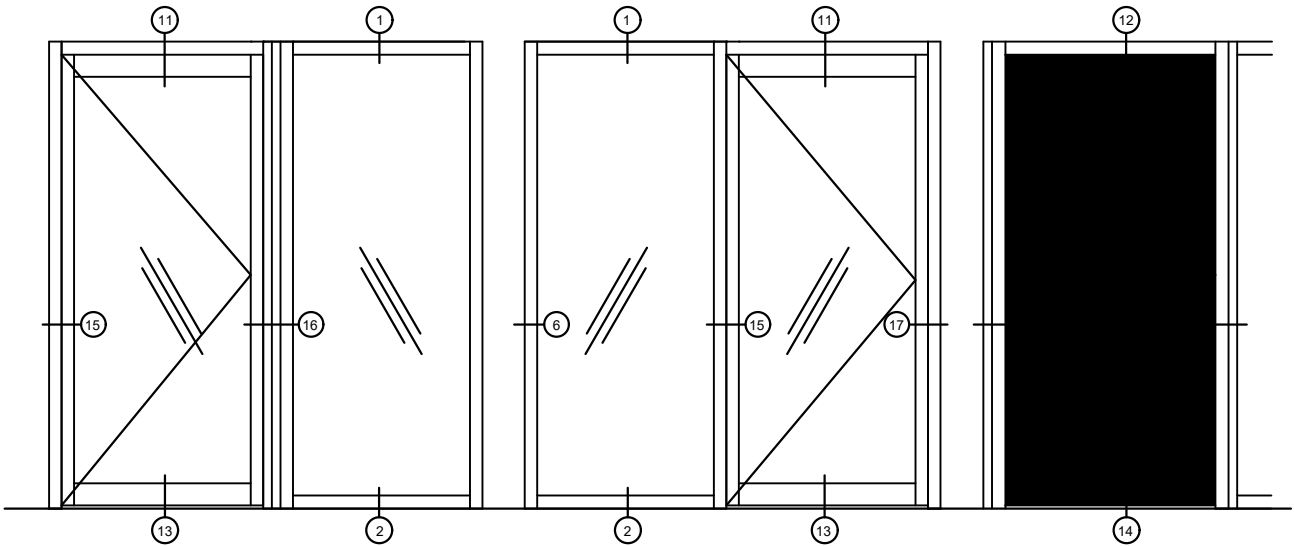

CI-5031
Wide Lock Stile

CI-5032
Wide Hinge Stile

CI-5036
Wide Wiper Stile

CI-5037
Wide Pivot Stile

CI-5037
Wide Pivot Stile

S36704
Corner Bracket

SVELTE 36 - Window Configurations

SVELTE 36 - Window Configurations

Barwon Door

Assembly - Half Size

SVELTE 36 - Door Configurations

Barwon Door

Assembly - Half Size

SVELTE 36 - Door Configurations

SVELTE 36 - Door Configurations

Detail 14