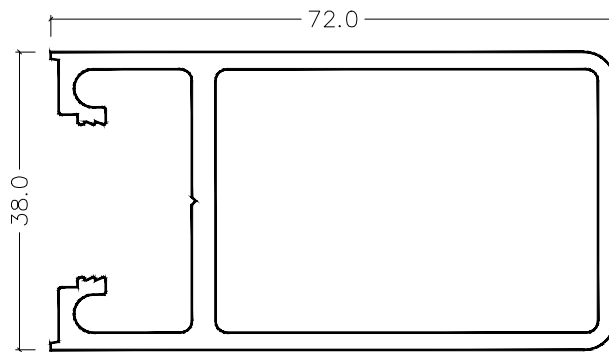

CI-6028
Narrow Plain
Stile