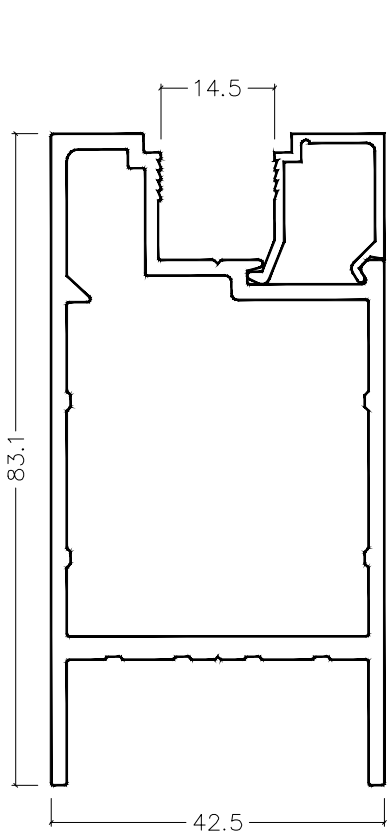

CI-5023
Narrow Rail