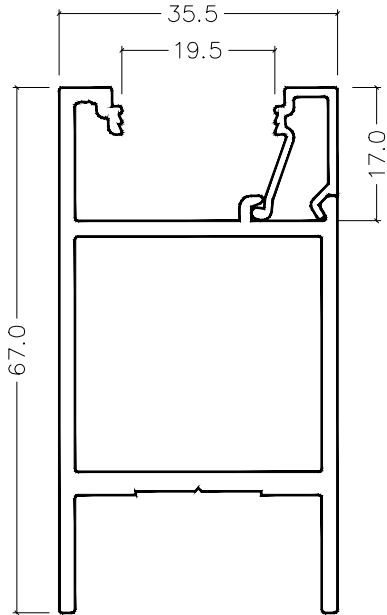

CI-S7593
Glazing Channel

CI-S7542 (CI-S0642)
Double Glazing
Adaptor

CI-P4262
Door Stop 35 mm

CI-P3261
Door Stop 38 mm

CI-P4963
Door Stop 44 mm

CI-S7560 (CI-S0660)
Pocket Filler

Barwon Door

Profiles - Full Size