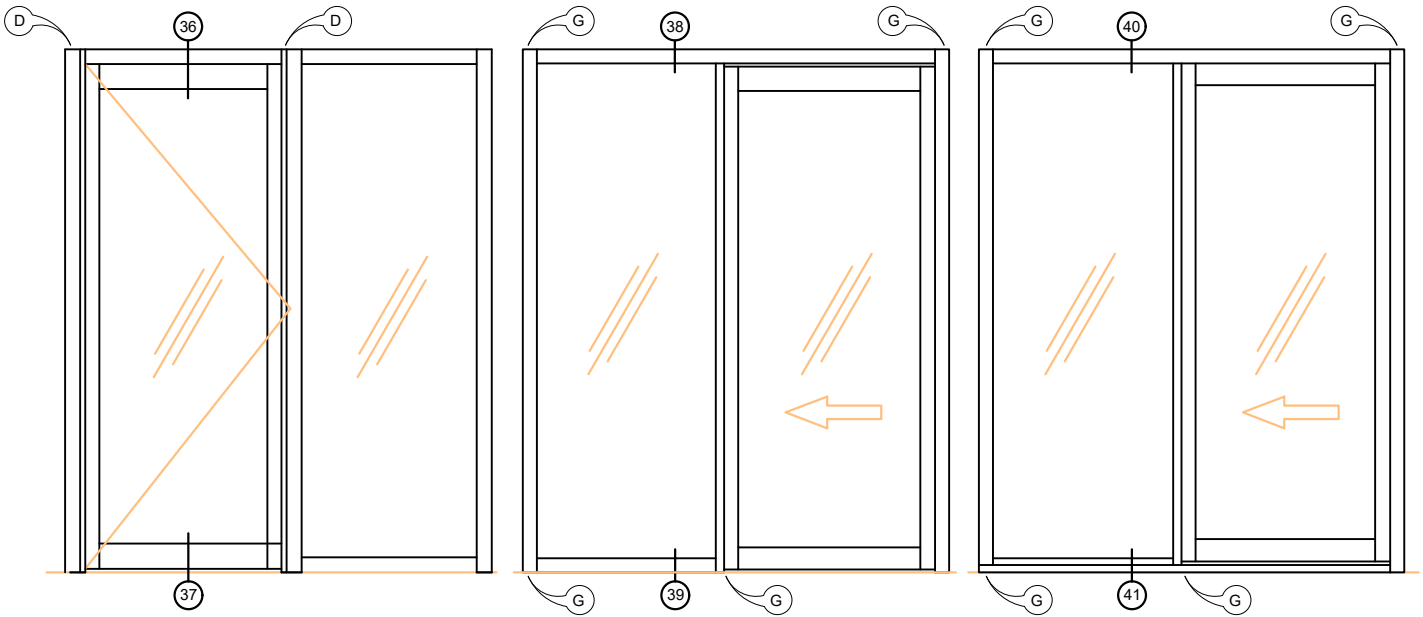

SVELTE 75
Double Glaze with Butt Silicone Joint

Detail 31

SVELTE 75
Double Glaze with Mullion

33 - 35 - 33

SVELTE 75
Double Glaze with Mullion

SVELTE 75 - Door Configurations

SVELTE 75
Barwon Door 38 mm Wide

36 - 37

SVELTE 75
Double Glazed Sidelight and
Slidign Door with Top Track

38 - 39

SVELTE 75
Double Glazed Sidelight and
Sliding Door with Bottom Track

40 - 41

SVELTE 75 - Door Configurations

Detail 35

SVELTE 75
Double Glaze Sidelight and Aluminium Hinge Door with Offset Door Stop