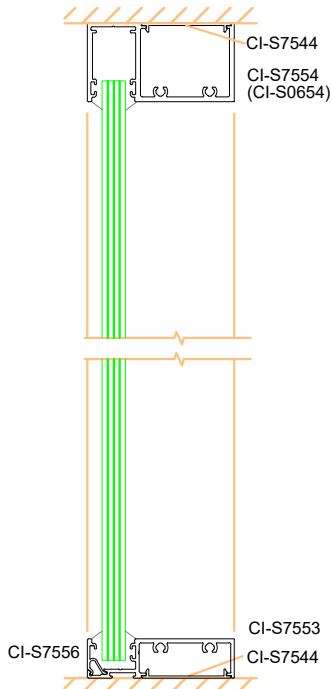

Detail 15

SVELTE 75
Offset Glazed Window to
match S7546 Sliding Track