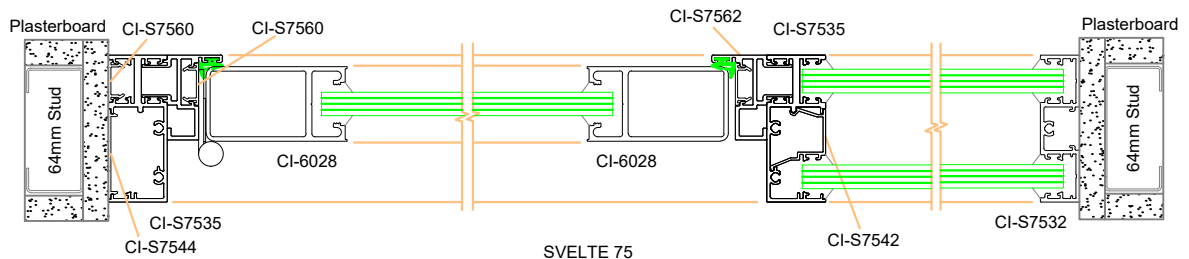

SVELTE 75
Double Glaze with Butt Silicone Joint

Detail 31

SVELTE 75
Double Glaze with Mullion

33 - 35 - 33

SVELTE 75
Double Glaze with Mullion

SVELTE 75 - Door Configurations

SVELTE 75
Barwon Door 38 mm Wide

36 - 37

SVELTE 75
Double Glazed Sidelight and
Slidign Door with Top Track

38 - 39

SVELTE 75
Double Glazed Sidelight and
Sliding Door with Bottom Track

40 - 41

SVELTE 75 - Door Configurations

Detail 35

SVELTE 75
Double Glaze Sidelight and Aluminium Hinge Door with Offset Door Stop

42 - 43 - 33

Detail 36

SVELTE 75
Double Glaze Sidelight and Aluminium Hinged Door

44 - 45 - 33

Detail 37

SVELTE 75
Double Glaze Sidelight and Bottom Sliding Track

33 - 46 - 47 - 33

Detail 38

SVELTE 75
Sliding Door with Double Glaze Sidelight

6 - 48 - 49 - 33

SVELTE 75 - Door Configurations

SVELTE 75
Aurora Door 44 mm Wide

(36) - (37)

SVELTE 75
Double Glazed Sidelight and Sliding Door with Top Track