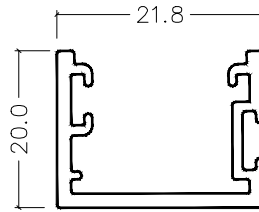

Svelte 75

Profiles - Full Size

CI-S7562 (CI-C0656)
Front Glaze
Door Jamb - 38 mm

CI-S7563 (CI-C0657)
Front Glaze
Door Jamb - 44 mm

CI-S7534
Feature Glaze Bar

CI-S7556
Sill Bead for
75 mm Sill

CI-S7543
Glazing Sill