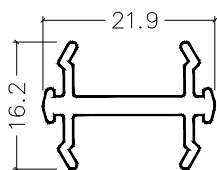

CI-S7521 (CI-S0621)
Frame Fixing Channel