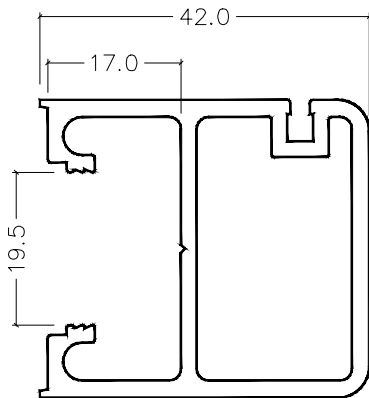

CI-6046
Slimline
Wiper Stile