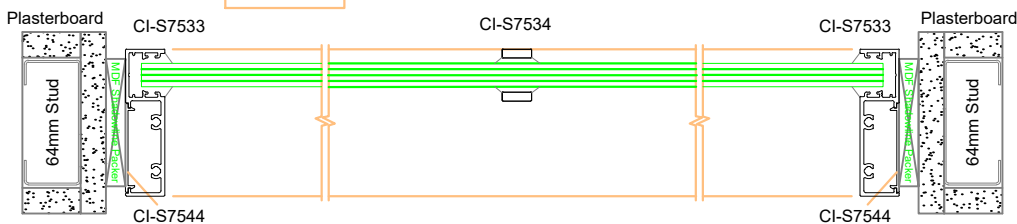

① - ②

Detail 2

SVELTE 75
Offset Glaze - Half Wall

① - ③

Detail 3

SVELTE 75
Offset Glaze with Mid rail

① - ⑤ - ②

SVELTE 75 - Window Configurations

Detail 4

SVELTE 75
Single Glaze with Silicone Joint

⑥ - ⑦ - ⑥

Detail 5

SVELTE 75
Single Glaze with Walkway

⑥ - ⑧ - ⑧ - ⑥

Detail 6

SVELTE 75
Single Glaze with Back to Back

⑥ - ⑨ - ⑥

SVELTE 75 - Window Configurations

Detail 7

SVELTE 75
Offset Glaze with Back to Back

SVELTE 75
Single Glaze with Back to Back

Detail 8

SVELTE 75
Offset Glaze with Mullion

SVELTE 75
Single Glaze with Mullion