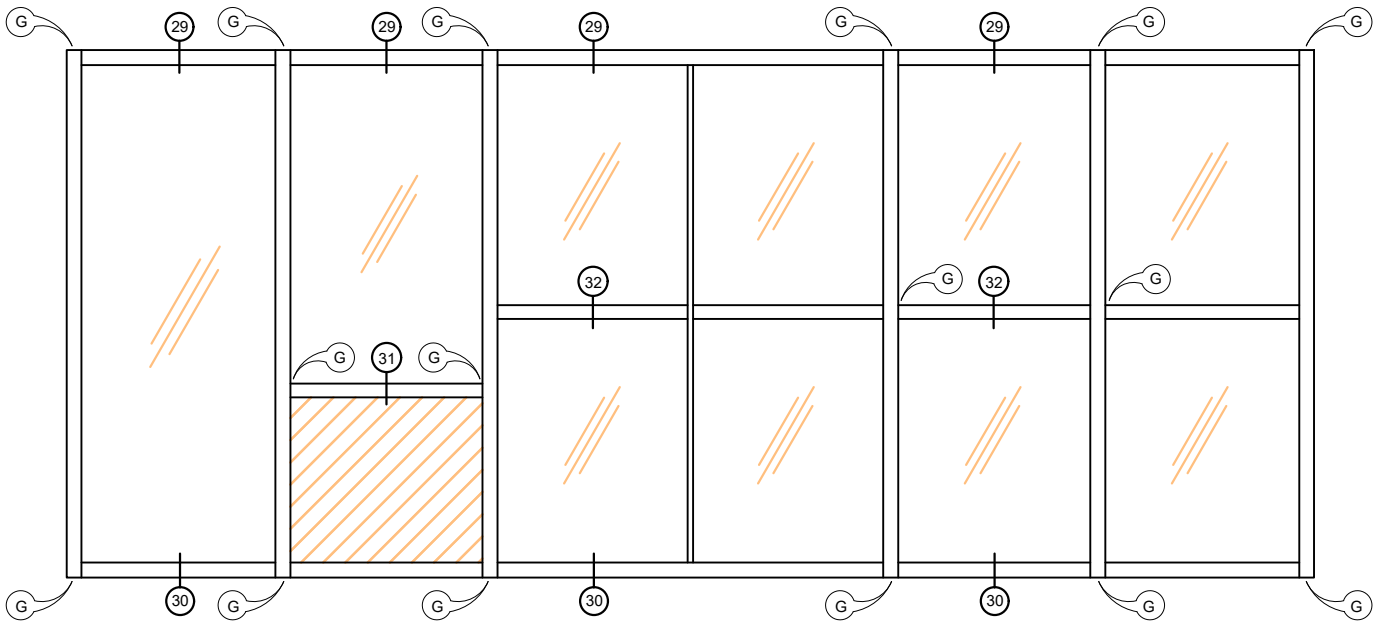

SVELTE 75 - Window Configurations