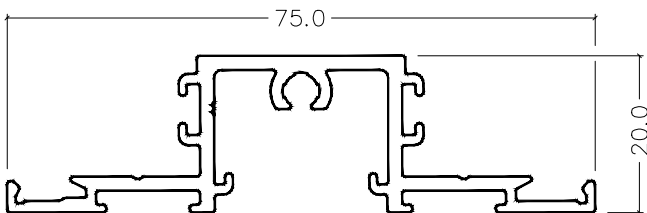

CI-S7552
Svelte 75
Double Glazed Sill