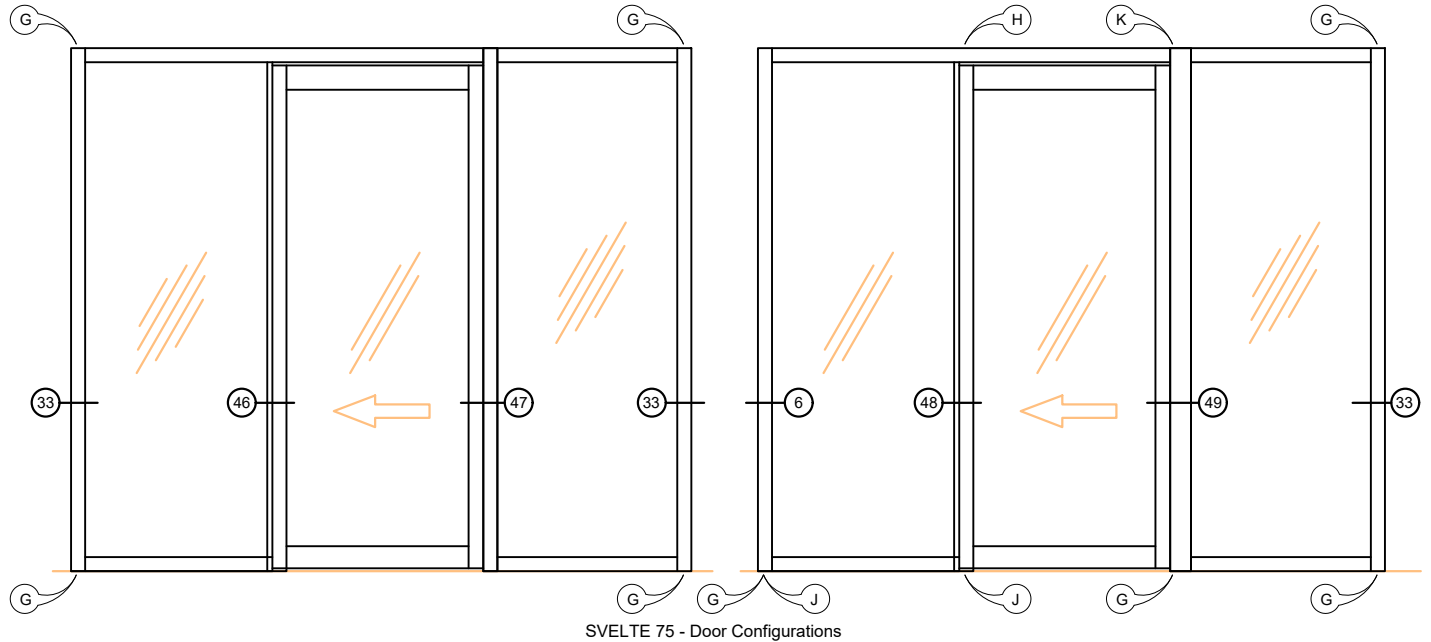

Detail 37

33 - 46 - 47 - 33

Detail 38

6 - 48 - 49 - 33