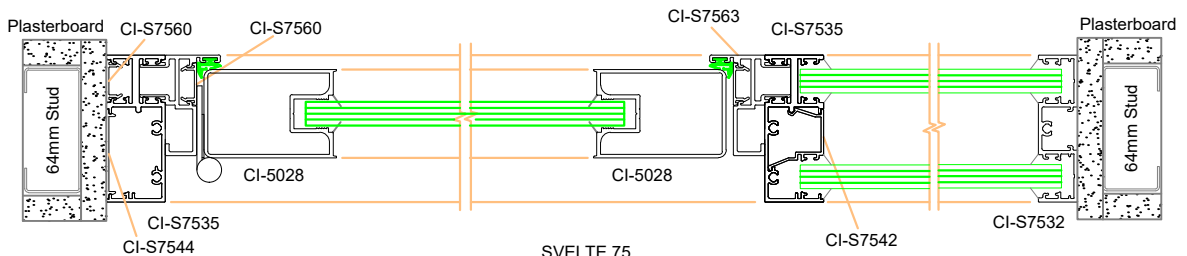

SVELTE 75
Sliding Door with Double Glaze Sidelight

6 - 48 - 49 - 33

SVELTE 75 - Door Configurations

SVELTE 75
Aurora Door 44 mm Wide

(36) - (37)

SVELTE 75
Double Glazed Sidelight and Sliding Door with Top Track

(38) - (39)

SVELTE 75
Double Glazed Sidelight and Sliding Door with Bottom Track

(40) - (41)

SVELTE 75 - Door Configurations

Detail 42

SVELTE 75
Double Glaze Sidelight and Aluminium Hinge Door with Offset Door Stop

42 - 43 - 33

Detail 43

SVELTE 75
Double Glaze Sidelight and Aluminium Hinged Door

44 - 45 - 33

SVELTE 75 - Door Configurations

SVELTE 75
Double Glaze Sidelight and Bottom Sliding Track

33 - 46 - 47 - 33

Svelte - 75 Offset
Single Glaze