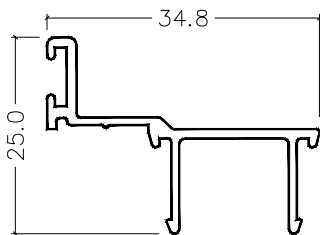

CI-P4262
Door Stop 35 mm