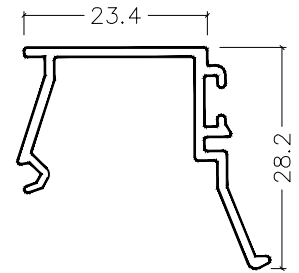

CI-S7542 (CI-S0642)
Double Glazing
Adaptor