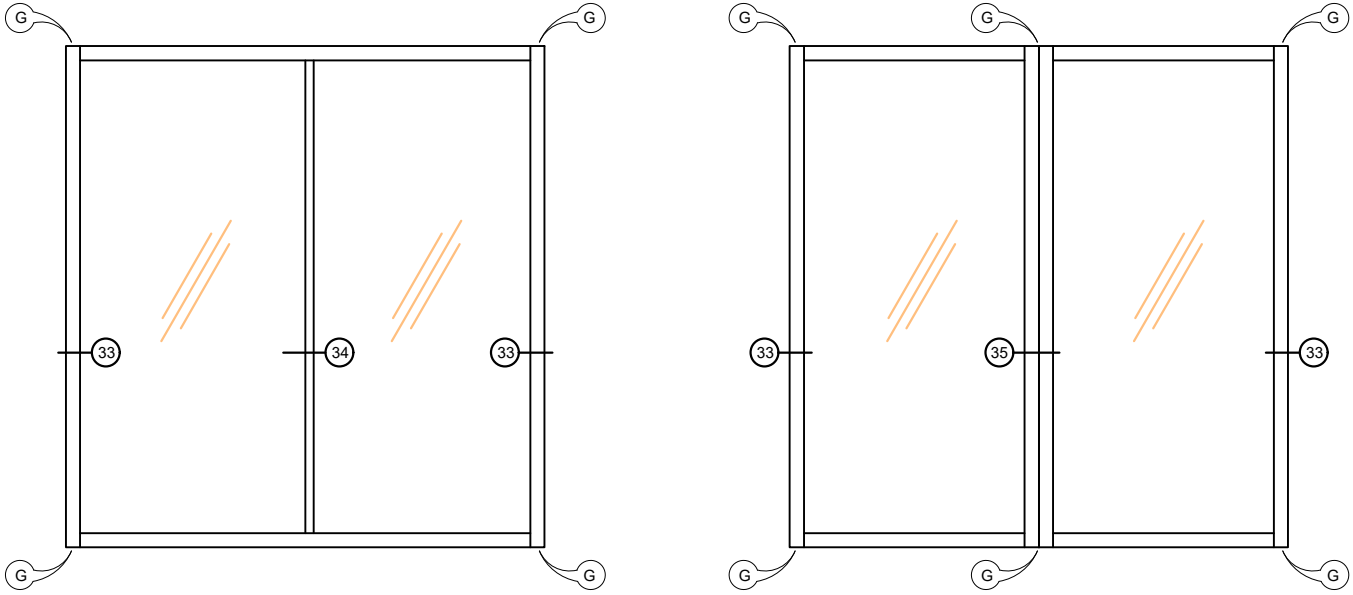

Detail 26

SVELTE 75
Offset Glazed Sliding Door
with Bottom Track

25 - 28

SVELTE 75 - Window Configurations

SVELTE 75 - Window Configurations

Detail 30

SVELTE 75
Double Glaze with Silicone Joint

33 - 34 - 33