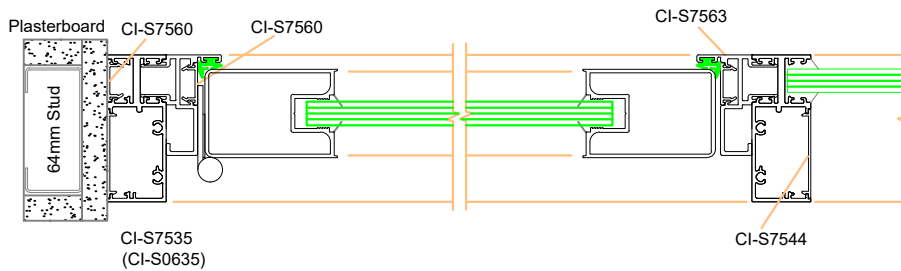

Detail 17

SVELTE 75
Offset Glazed Sliding Door
with Bottom Track

25 - 28

SVELTE 75 - Door Configurations

SVELTE 75 - Door Configurations

Detail 22

SVELTE 75
Offset Door Stop with Sidelight and Aluminium Hinged Door

①9 - ②0

Detail 23

SVELTE 75
Timber Hinged Door and Sidelight

②1 - ②2

SVELTE 75 - Door Configurations

Detail 24

SVELTE 75
Offset Glazed Window to
match S7546 Sliding Track

23 - 26