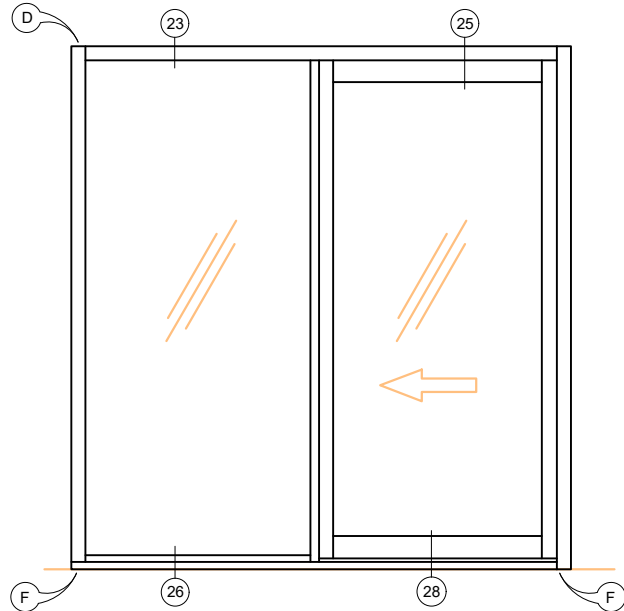

SVELTE 75 - Door Configurations