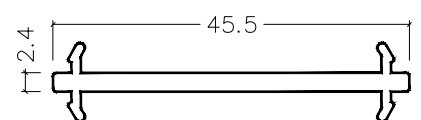

CI-S7545 (CI-S0645)
Offset Frame
Adaptor