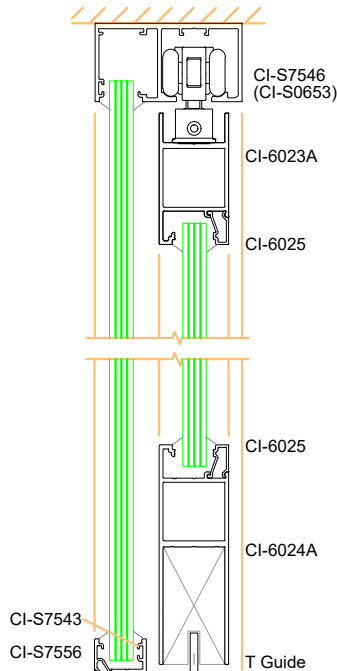

23 - 26

Detail 16

SVELTE 75
Sliding Door - Top Roller