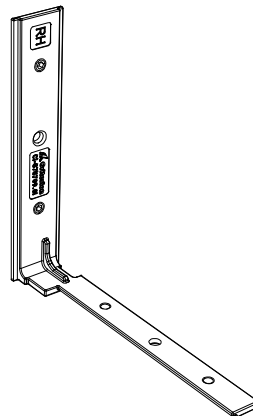

CI-5038
Wide Plain Stile

817513A
Corner Bracket

810037
Door Receiver Bracket

S7505 / S7507
Corner Bracket (RH / LH)

S7509 / S7512
Corner Bracket (RH / LH)

SVELTE 75 - Window Configurations

Detail 1

SVELTE 75
Offset Glaze