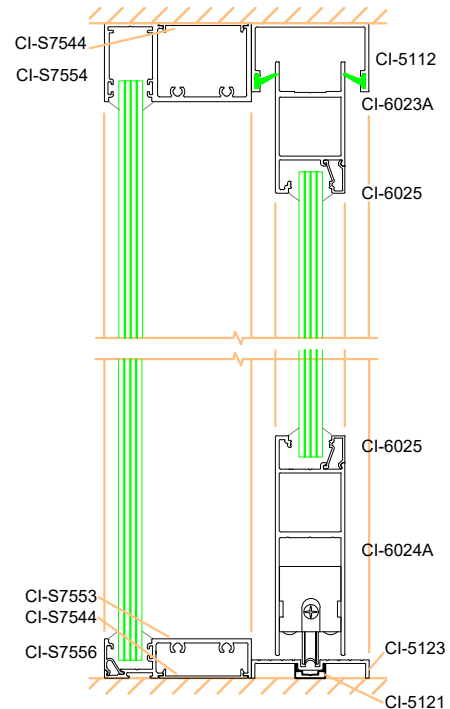

24 - 27

Detail 17

SVELTE 75
Offset Glazed Sliding Door
with Bottom Track