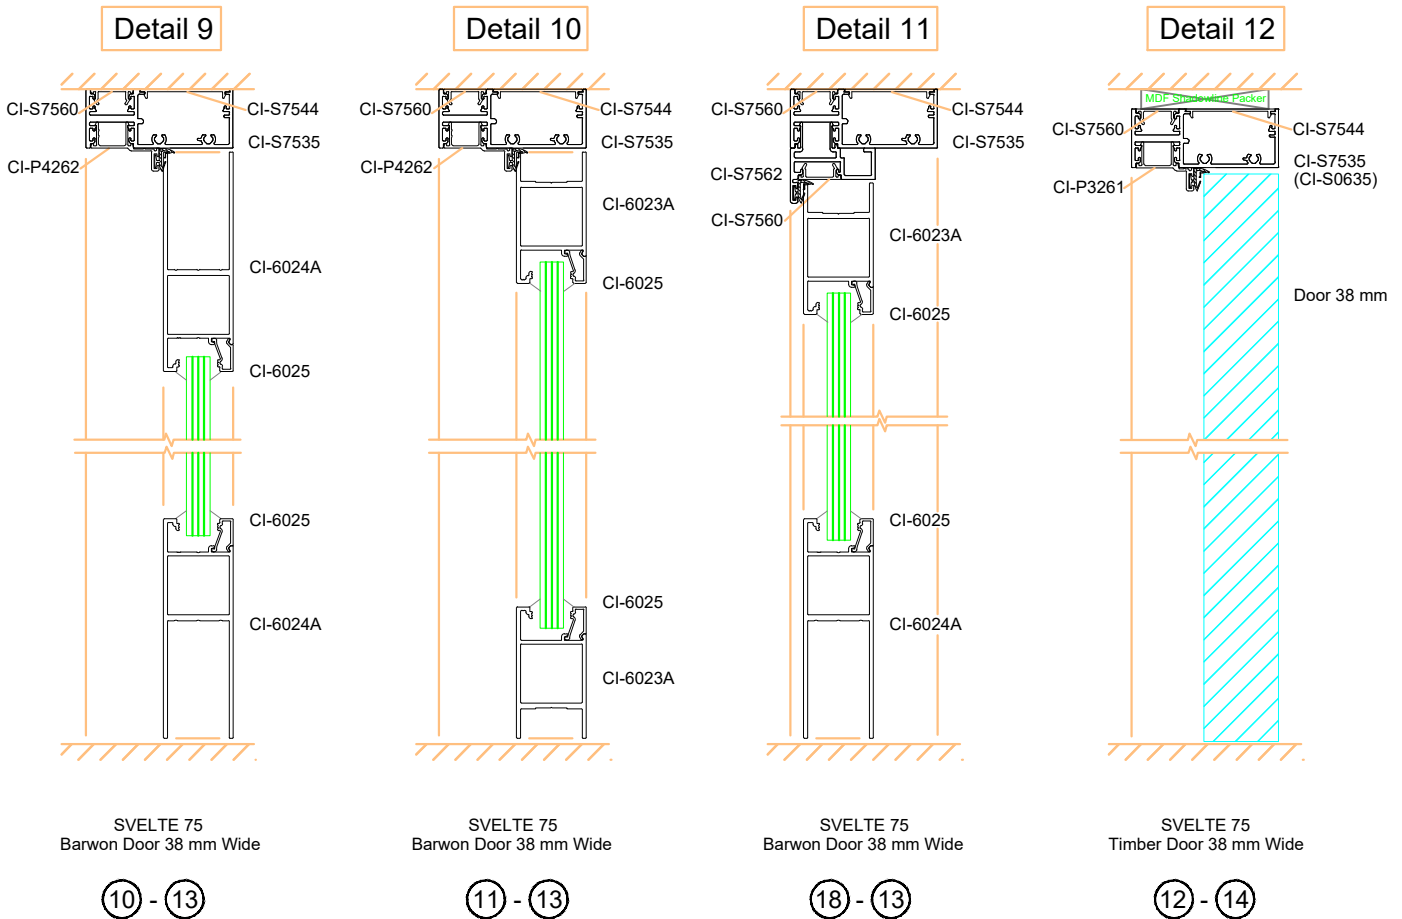

Detail 4

SVELTE 75
Single Glaze with Silicone Joint

⑥ - ⑦ - ⑥

Detail 5

SVELTE 75
Single Glaze with Walkway

⑥ - ⑧ - ⑧ - ⑥

Detail 6

SVELTE 75
Single Glaze with Back to Back

⑥ - ⑨ - ⑥

SVELTE 75 - Window Configurations

Detail 7

SVELTE 75
Offset Glaze with Back to Back

SVELTE 75
Single Glaze with Back to Back

Detail 8

SVELTE 75
Offset Glaze with Mullion

SVELTE 75
Single Glaze with Mullion

SVELTE 75 - Door Configurations

SVELTE 75 - Door Configurations

Detail 13

SVELTE 75
Offset Door Stop with Sidelight and Aluminium Hinged Door

19 - 20

Detail 14

SVELTE 75
Timber Hinged Door and Sidelight

21 - 22