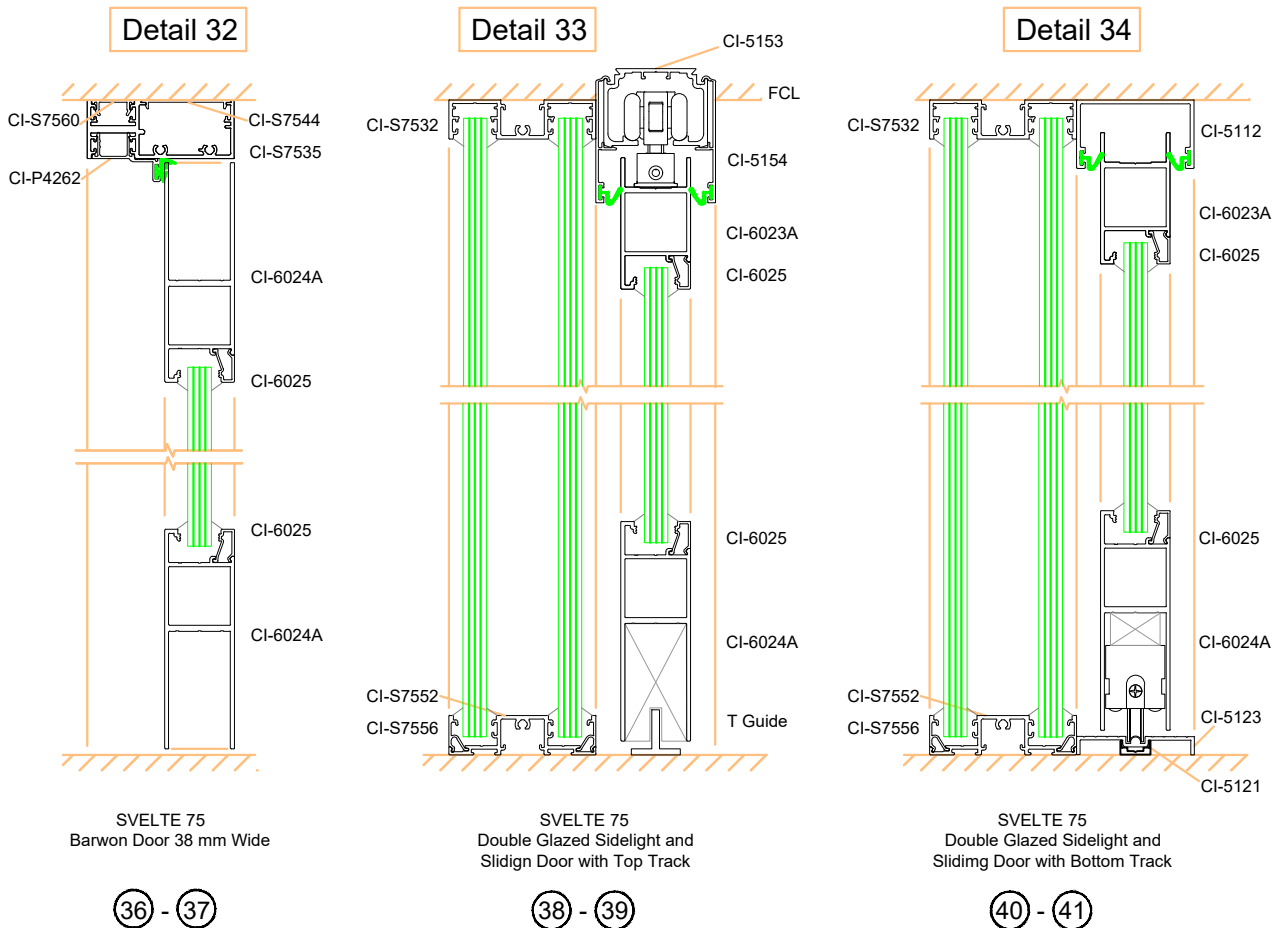

SVELTE 75
Double Glaze with Butt Silicone Joint

Detail 31

SVELTE 75
Double Glaze with Mullion

33 - 35 - 33

SVELTE 75
Double Glaze with Mullion

SVELTE 75 - Door Configurations

SVELTE 75
Barwon Door 38 mm Wide

36 - 37

SVELTE 75
Double Glazed Sidelight and
Slidign Door with Top Track

38 - 39

SVELTE 75
Double Glazed Sidelight and
Sliding Door with Bottom Track

40 - 41

SVELTE 75 - Door Configurations

Detail 35

SVELTE 75
Double Glaze Sidelight and Aluminium Hinge Door with Offset Door Stop