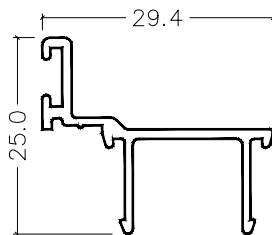

CI-P3261
Door Stop 38 mm