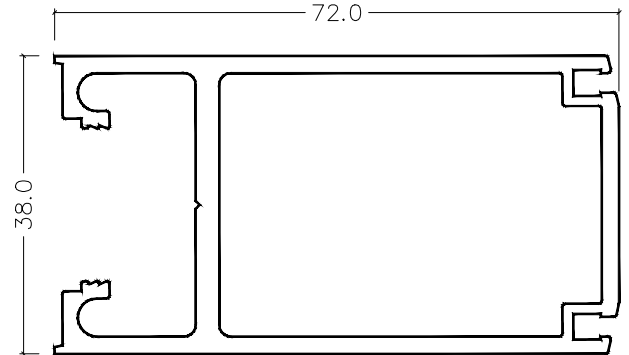

CI-6027
Narrow Pivot
Stile