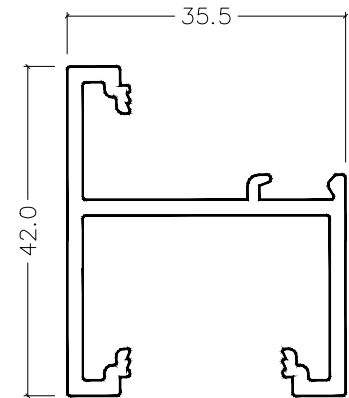

CI-6029
Narrow Midrail