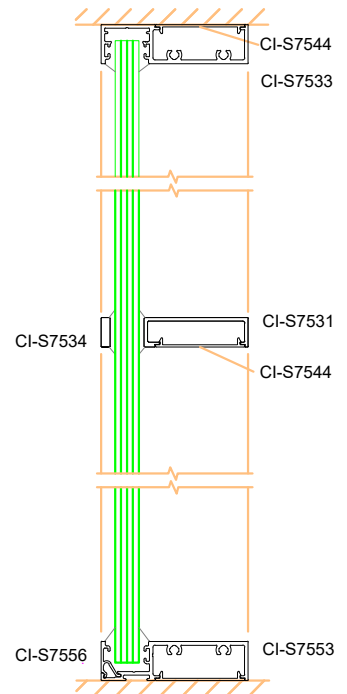

① - ②

Detail 2

SVELTE 75
Offset Glaze - Half Wall

① - ③

Detail 3

SVELTE 75
Offset Glaze with Mid rail

① - ⑤ - ②

SVELTE 75 - Window Configurations