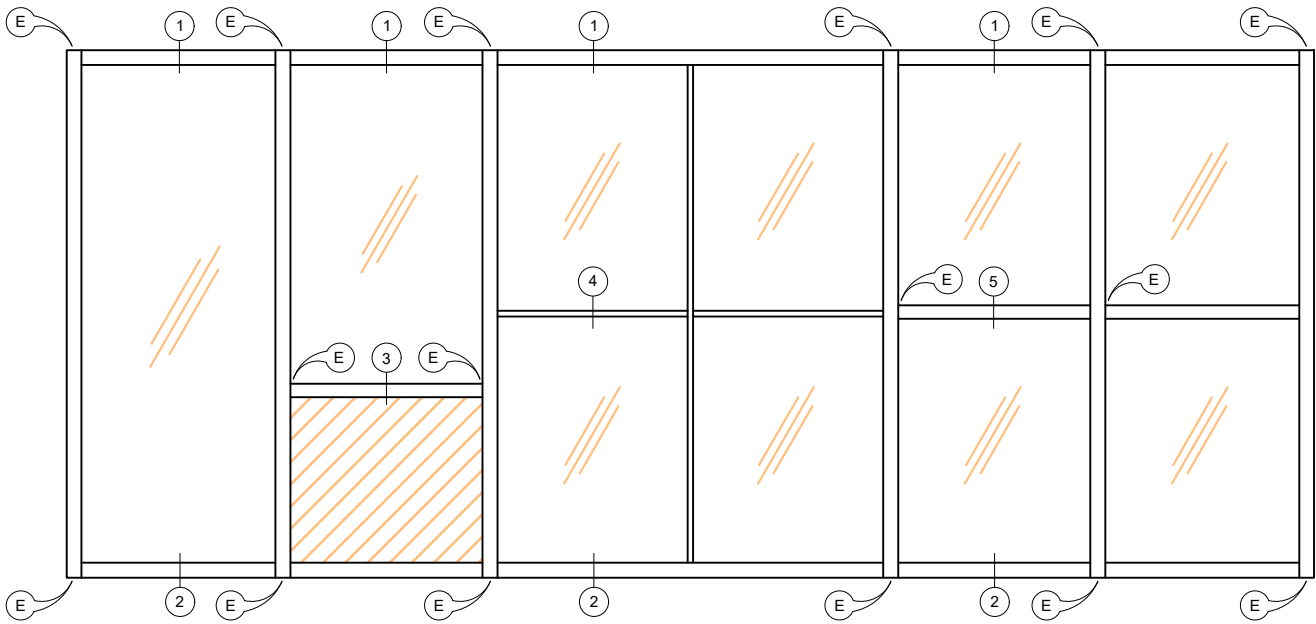

CI-5038
Wide Plain Stile

817513A
Corner Bracket

810037
Door Receiver Bracket

S7505 / S7507
Corner Bracket (RH / LH)

S7509 / S7512
Corner Bracket (RH / LH)

SVELTE 75 - Window Configurations

Detail 1

SVELTE 75
Offset Glaze