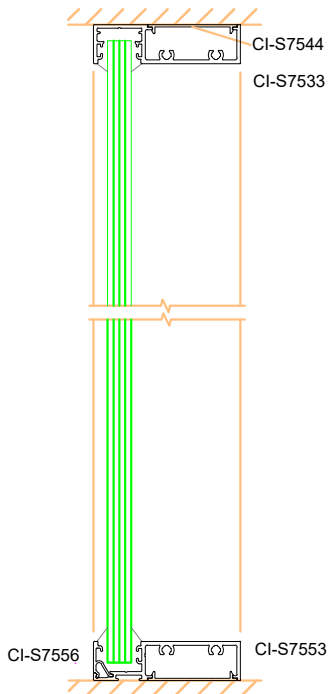

CI-5038
Wide Plain Stile

817513A
Corner Bracket

810037
Door Receiver Bracket

S7505 / S7507
Corner Bracket (RH / LH)

S7509 / S7512
Corner Bracket (RH / LH)

SVELTE 75 - Window Configurations

Detail 1

SVELTE 75
Offset Glaze