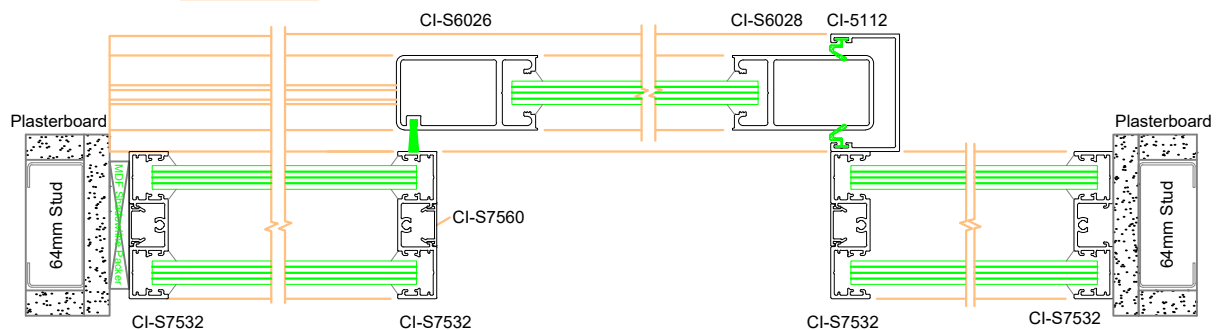

36 - 37

SVELTE 75
Double Glazed Sidelight and
Slidign Door with Top Track

38 - 39

SVELTE 75
Double Glazed Sidelight and
Sliding Door with Bottom Track

40 - 41

SVELTE 75 - Door Configurations

Detail 35

SVELTE 75
Double Glaze Sidelight and Aluminium Hinge Door with Offset Door Stop

42 - 43 - 33

Detail 36

SVELTE 75
Double Glaze Sidelight and Aluminium Hinged Door

44 - 45 - 33

Detail 37

SVELTE 75
Double Glaze Sidelight and Bottom Sliding Track

33 - 46 - 47 - 33

Detail 38

SVELTE 75
Sliding Door with Double Glaze Sidelight

6 - 48 - 49 - 33

SVELTE 75 - Door Configurations

SVELTE 75
Aurora Door 44 mm Wide

(36) - (37)

SVELTE 75
Double Glazed Sidelight and Sliding Door with Top Track