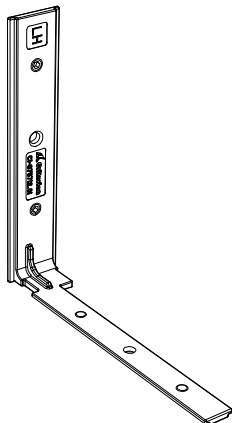

CI-5038
Wide Plain Stile

817513A
Corner Bracket

810037
Door Receiver Bracket

S7505 / S7507
Corner Bracket (RH / LH)

S7509 / S7512
Corner Bracket (RH / LH)

SVELTE 75 - Window Configurations

Detail 1

SVELTE 75
Offset Glaze