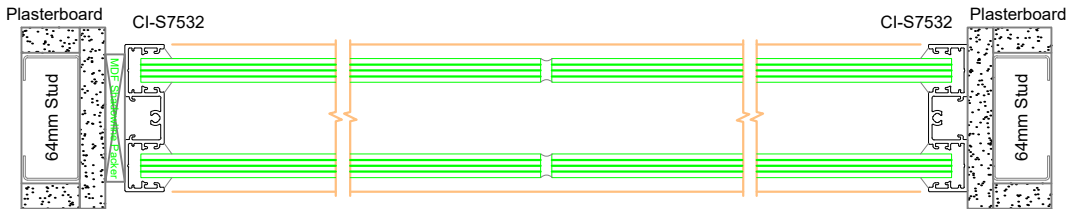

①9 - ②0

Detail 23

SVELTE 75
Timber Hinged Door and Sidelight

②1 - ②2

SVELTE 75 - Door Configurations

Detail 24

SVELTE 75
Offset Glazed Window to
match S7546 Sliding Track

23 - 26

Detail 26

SVELTE 75
Offset Glazed Sliding Door
with Bottom Track

25 - 28

SVELTE 75 - Window Configurations

SVELTE 75 - Window Configurations

Detail 30

SVELTE 75
Double Glaze with Silicone Joint

33 - 34 - 33

SVELTE 75
Double Glaze with Butt Silicone Joint

Detail 31

SVELTE 75
Double Glaze with Mullion

33 - 35 - 33

SVELTE 75
Double Glaze with Mullion

SVELTE 75 - Door Configurations

SVELTE 75
Barwon Door 38 mm Wide