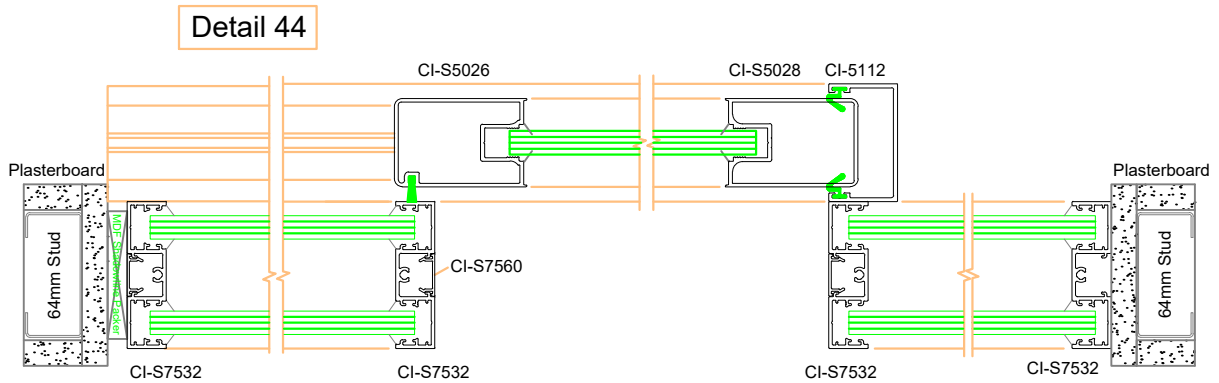

SVELTE 75
Sliding Door with Double Glaze Sidelight

6 - 48 - 49 - 33

SVELTE 75 - Door Configurations

SVELTE 75
Aurora Door 44 mm Wide

(36) - (37)

SVELTE 75
Double Glazed Sidelight and Sliding Door with Top Track

(38) - (39)

SVELTE 75
Double Glazed Sidelight and Sliding Door with Bottom Track

(40) - (41)

SVELTE 75 - Door Configurations

Detail 42

SVELTE 75
Double Glaze Sidelight and Aluminium Hinge Door with Offset Door Stop

42 - 43 - 33

Detail 43

SVELTE 75
Double Glaze Sidelight and Aluminium Hinged Door

44 - 45 - 33

SVELTE 75 - Door Configurations

SVELTE 75
Double Glaze Sidelight and Bottom Sliding Track

33 - 46 - 47 - 33

Svelte - 75 Offset
Single Glaze