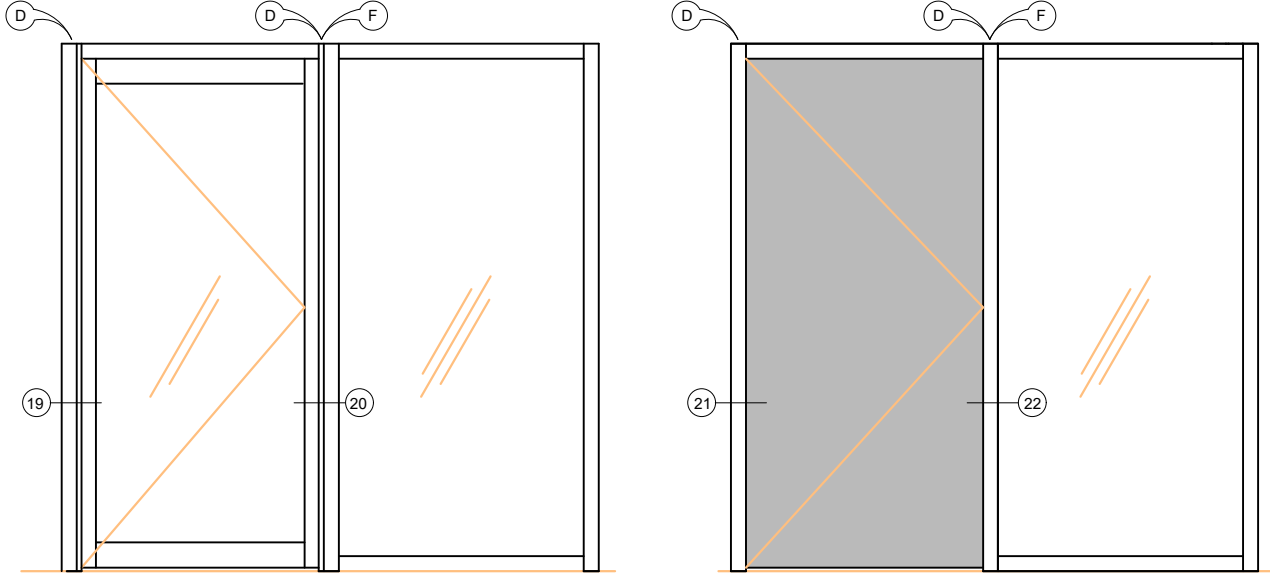

Detail 17

SVELTE 75
Offset Glazed Sliding Door
with Bottom Track

25 - 28

SVELTE 75 - Door Configurations

SVELTE 75 - Door Configurations

Detail 22

SVELTE 75
Offset Door Stop with Sidelight and Aluminium Hinged Door