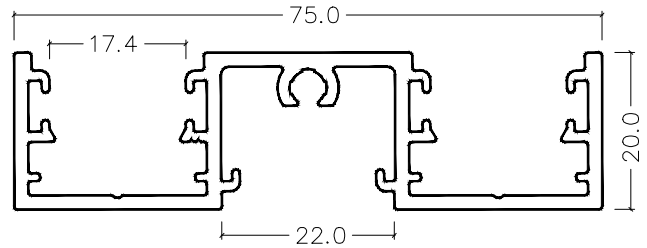

Visit our website for more information:

www.criterionindustries.com.au

Svelte 75

Profiles - Full Size

CI-S7531 (CI-S0631)
Back to Back Frame

CI-S7532
Svelte 75
Double Glazed Frame

CI-S7535 (CI-S0635)
Svelte 75
Front Glaze Frame