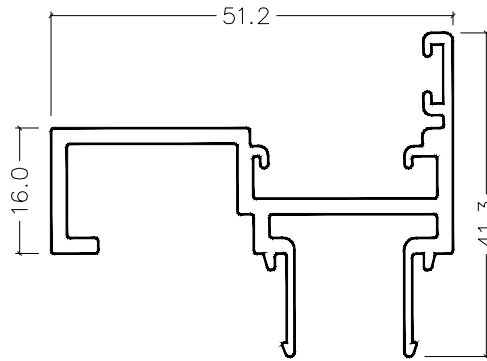

Svelte 75

Profiles - Full Size

CI-S7562 (CI-C0656)
Front Glaze
Door Jamb - 38 mm

CI-S7563 (CI-C0657)
Front Glaze
Door Jamb - 44 mm

CI-S7534
Feature Glaze Bar

CI-S7556
Sill Bead for
75 mm Sill

CI-S7543
Glazing Sill