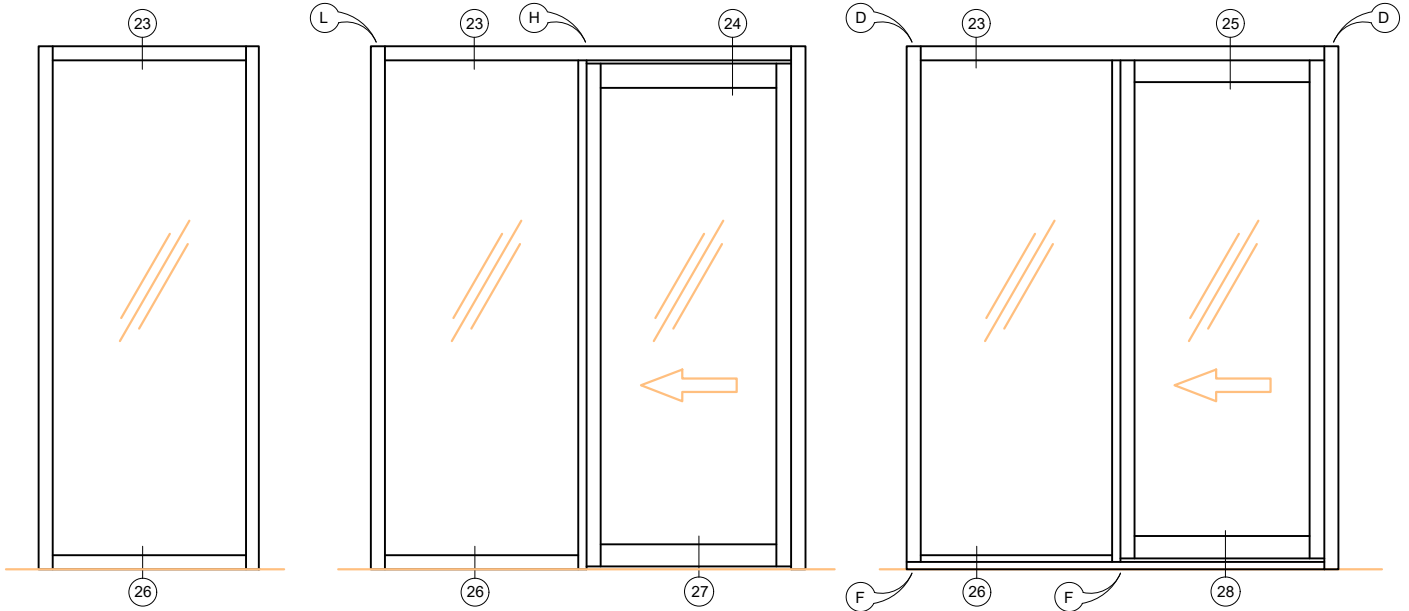

SVELTE 75 - Door Configurations