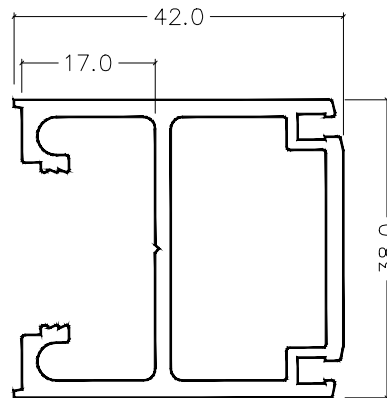

CI-6023A
Narrow Rail

CI-6024A
Wide Rail

CI-6029
Narrow Midrail

CI-6046
Slimline
Wiper Stile

CI-6047
Slimline
Pivot Stile

CI-6048
Slimline
Plain Stile

Barwon Door

Profiles - Full Size