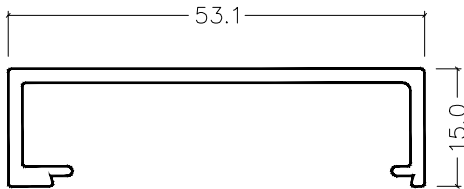

Svelte 75

Profiles - Full Size

CI-S7531 (CI-S0631)
Back to Back Frame