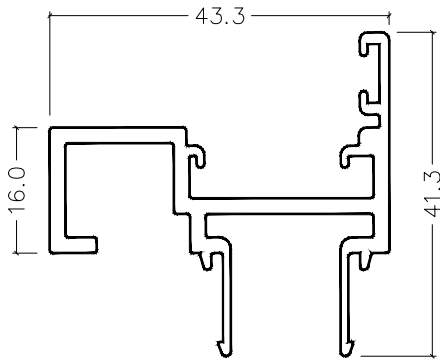

Svelte 75

Profiles - Full Size

CI-S7562 (CI-C0656)
Front Glaze
Door Jamb - 38 mm

CI-S7563 (CI-C0657)
Front Glaze
Door Jamb - 44 mm

CI-S7534
Feature Glaze Bar

CI-S7556
Sill Bead for
75 mm Sill

CI-S7543
Glazing Sill