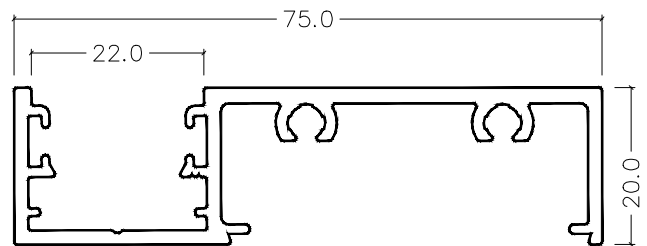

Visit our website for more information:

www.criterionindustries.com.au

Svelte 75

Profiles - Full Size

CI-S7531 (CI-S0631)
Back to Back Frame

CI-S7532
Svelte 75
Double Glazed Frame

CI-S7535 (CI-S0635)
Svelte 75
Front Glaze Frame