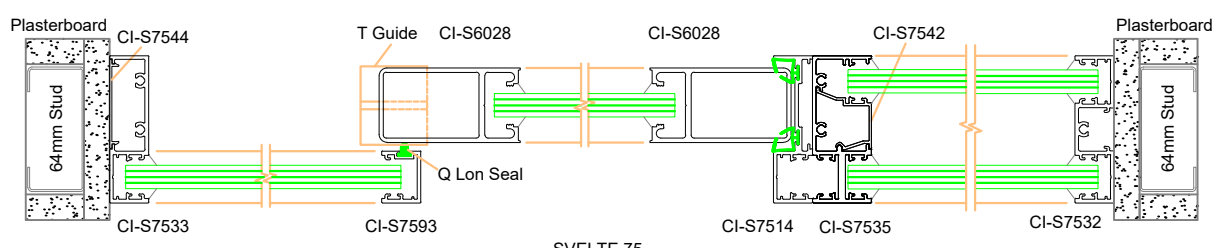

36 - 37

SVELTE 75
Double Glazed Sidelight and
Slidign Door with Top Track

38 - 39

SVELTE 75
Double Glazed Sidelight and
Sliding Door with Bottom Track

40 - 41

SVELTE 75 - Door Configurations

Detail 35

SVELTE 75
Double Glaze Sidelight and Aluminium Hinge Door with Offset Door Stop

42 - 43 - 33

Detail 36

SVELTE 75
Double Glaze Sidelight and Aluminium Hinged Door

44 - 45 - 33

Detail 37

SVELTE 75
Double Glaze Sidelight and Bottom Sliding Track

33 - 46 - 47 - 33

Detail 38

SVELTE 75
Sliding Door with Double Glaze Sidelight

6 - 48 - 49 - 33

SVELTE 75 - Door Configurations

SVELTE 75
Aurora Door 44 mm Wide

(36) - (37)

SVELTE 75
Double Glazed Sidelight and Sliding Door with Top Track