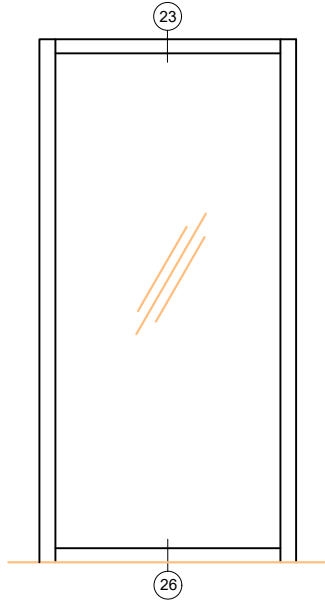

SVELTE 75 - Door Configurations