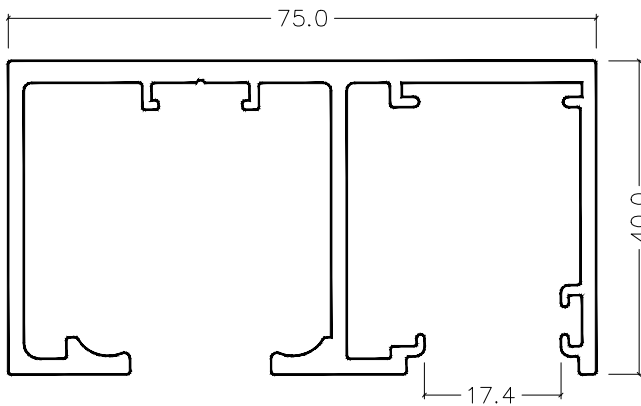

CI-S7546 (CI-S0653)
Offset Sliding
Track