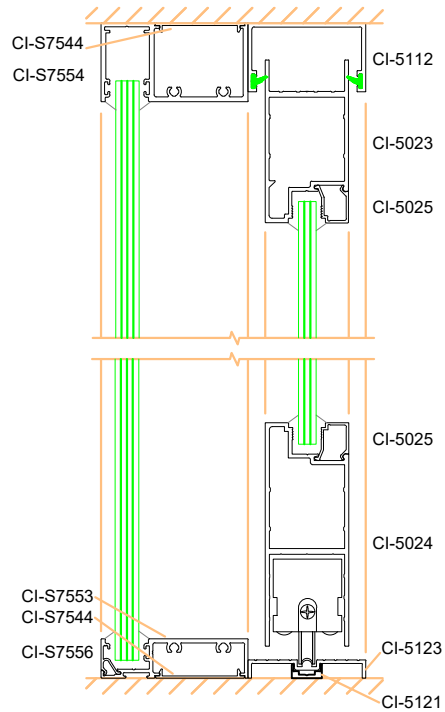

Detail 26

SVELTE 75
Offset Glazed Sliding Door
with Bottom Track

25 - 28