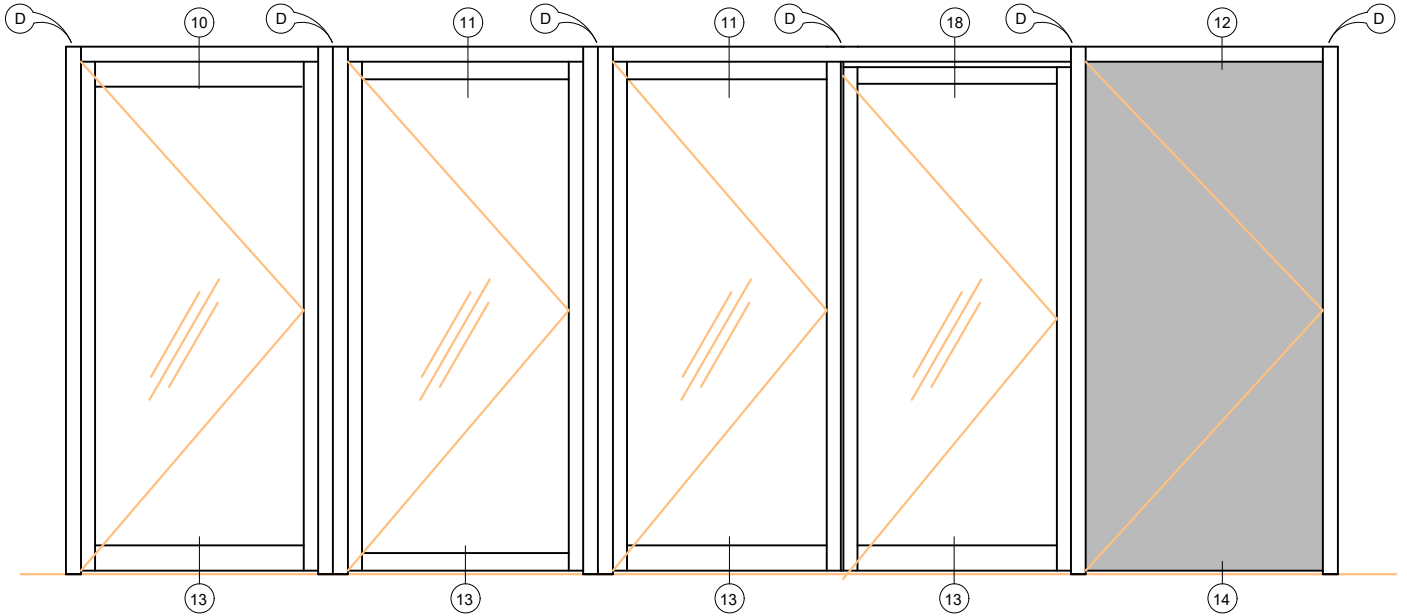

SVELTE 75 - Door Configurations