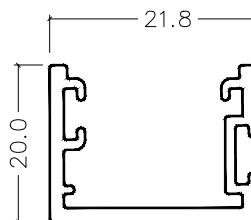

CI-S7593
Glazing Channel