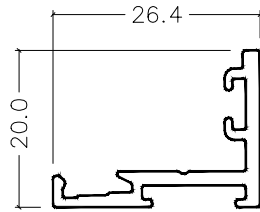

Svelte 75

Profiles - Full Size

CI-S7562 (CI-C0656)
Front Glaze
Door Jamb - 38 mm

CI-S7563 (CI-C0657)
Front Glaze
Door Jamb - 44 mm

CI-S7534
Feature Glaze Bar

CI-S7556
Sill Bead for
75 mm Sill

CI-S7543
Glazing Sill