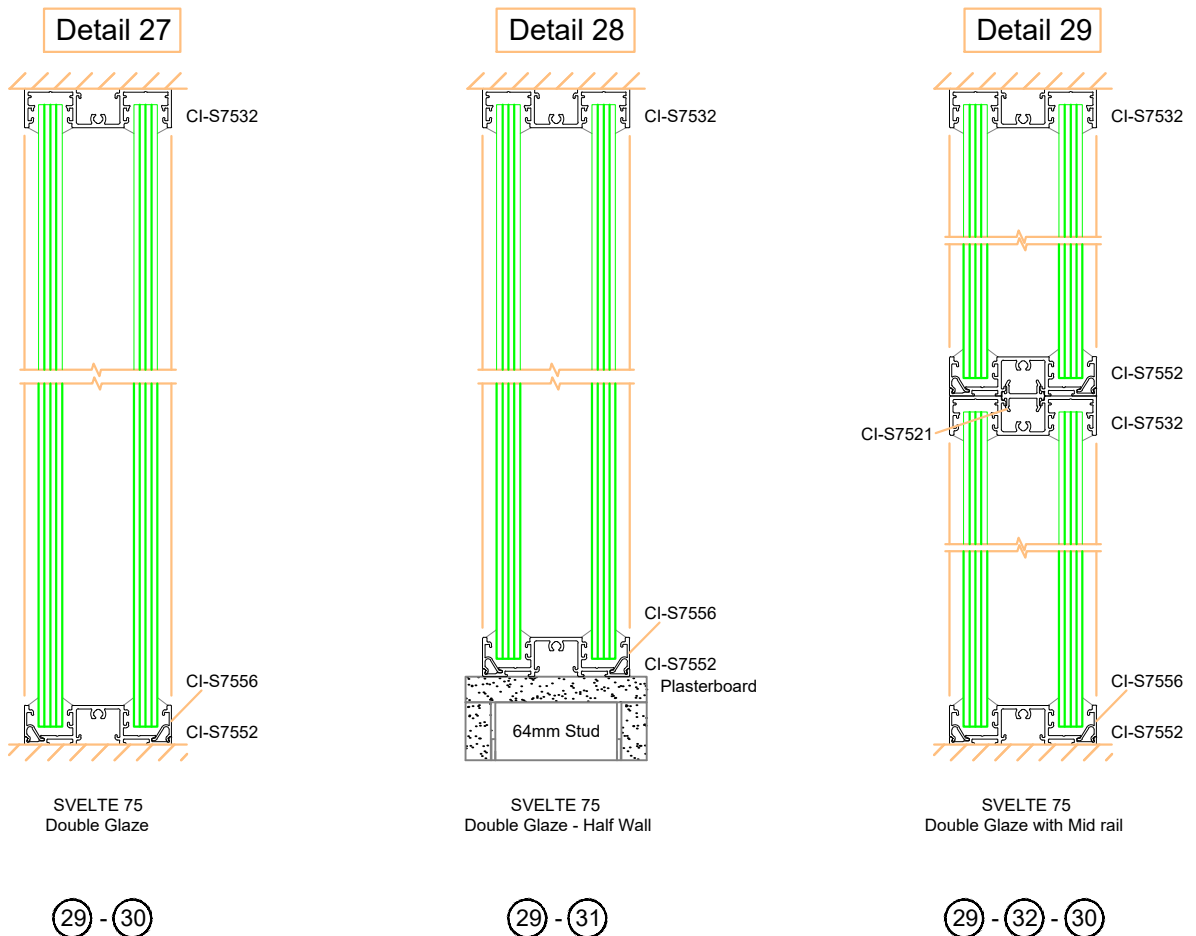

①9 - ②0

Detail 23

SVELTE 75
Timber Hinged Door and Sidelight

②1 - ②2

SVELTE 75 - Door Configurations

Detail 24

SVELTE 75
Offset Glazed Window to
match S7546 Sliding Track

23 - 26

Detail 26

SVELTE 75
Offset Glazed Sliding Door
with Bottom Track

25 - 28

SVELTE 75 - Window Configurations

SVELTE 75 - Window Configurations

Detail 30

SVELTE 75
Double Glaze with Silicone Joint

33 - 34 - 33

SVELTE 75
Double Glaze with Butt Silicone Joint

Detail 31

SVELTE 75
Double Glaze with Mullion

33 - 35 - 33

SVELTE 75
Double Glaze with Mullion

SVELTE 75 - Door Configurations

SVELTE 75
Barwon Door 38 mm Wide

SVELTE 75
Sliding Door with Double Glaze Sidelight

6 - 48 - 49 - 33

SVELTE 75 - Door Configurations

SVELTE 75
Aurora Door 44 mm Wide

(36) - (37)

SVELTE 75
Double Glazed Sidelight and Sliding Door with Top Track