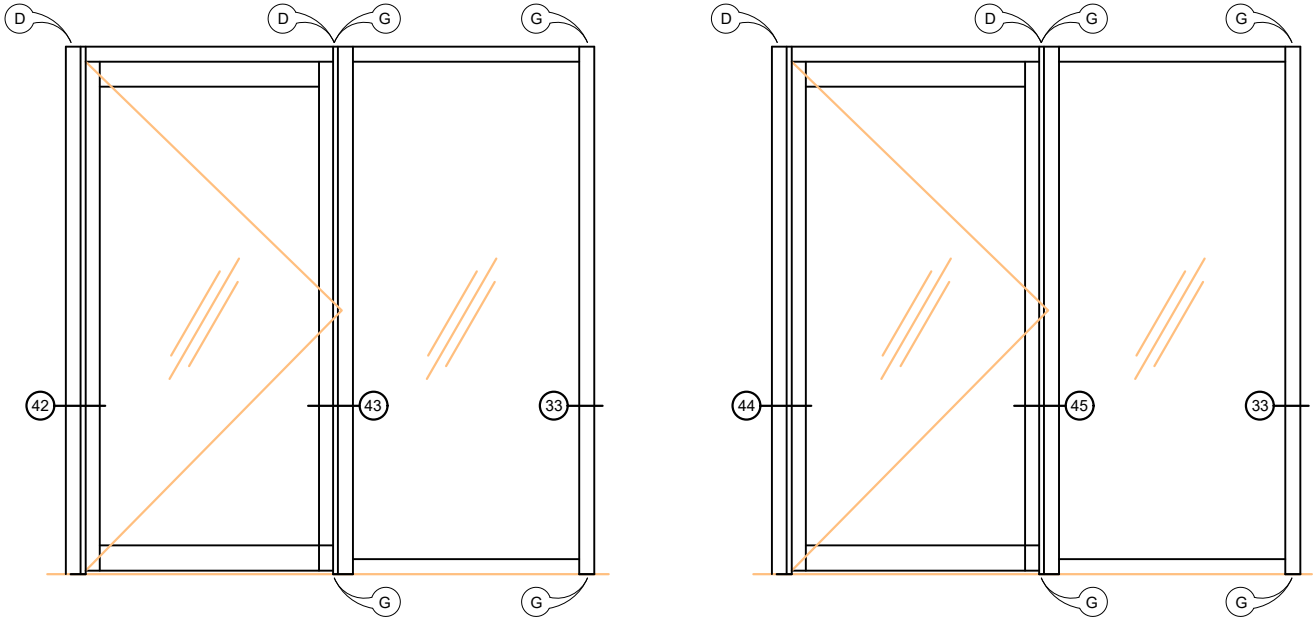

SVELTE 75
Double Glaze with Butt Silicone Joint

Detail 31

SVELTE 75
Double Glaze with Mullion

33 - 35 - 33

SVELTE 75
Double Glaze with Mullion

SVELTE 75 - Door Configurations

SVELTE 75
Barwon Door 38 mm Wide

36 - 37

SVELTE 75
Double Glazed Sidelight and
Slidign Door with Top Track

38 - 39

SVELTE 75
Double Glazed Sidelight and
Sliding Door with Bottom Track

40 - 41

SVELTE 75 - Door Configurations

Detail 35

SVELTE 75
Double Glaze Sidelight and Aluminium Hinge Door with Offset Door Stop