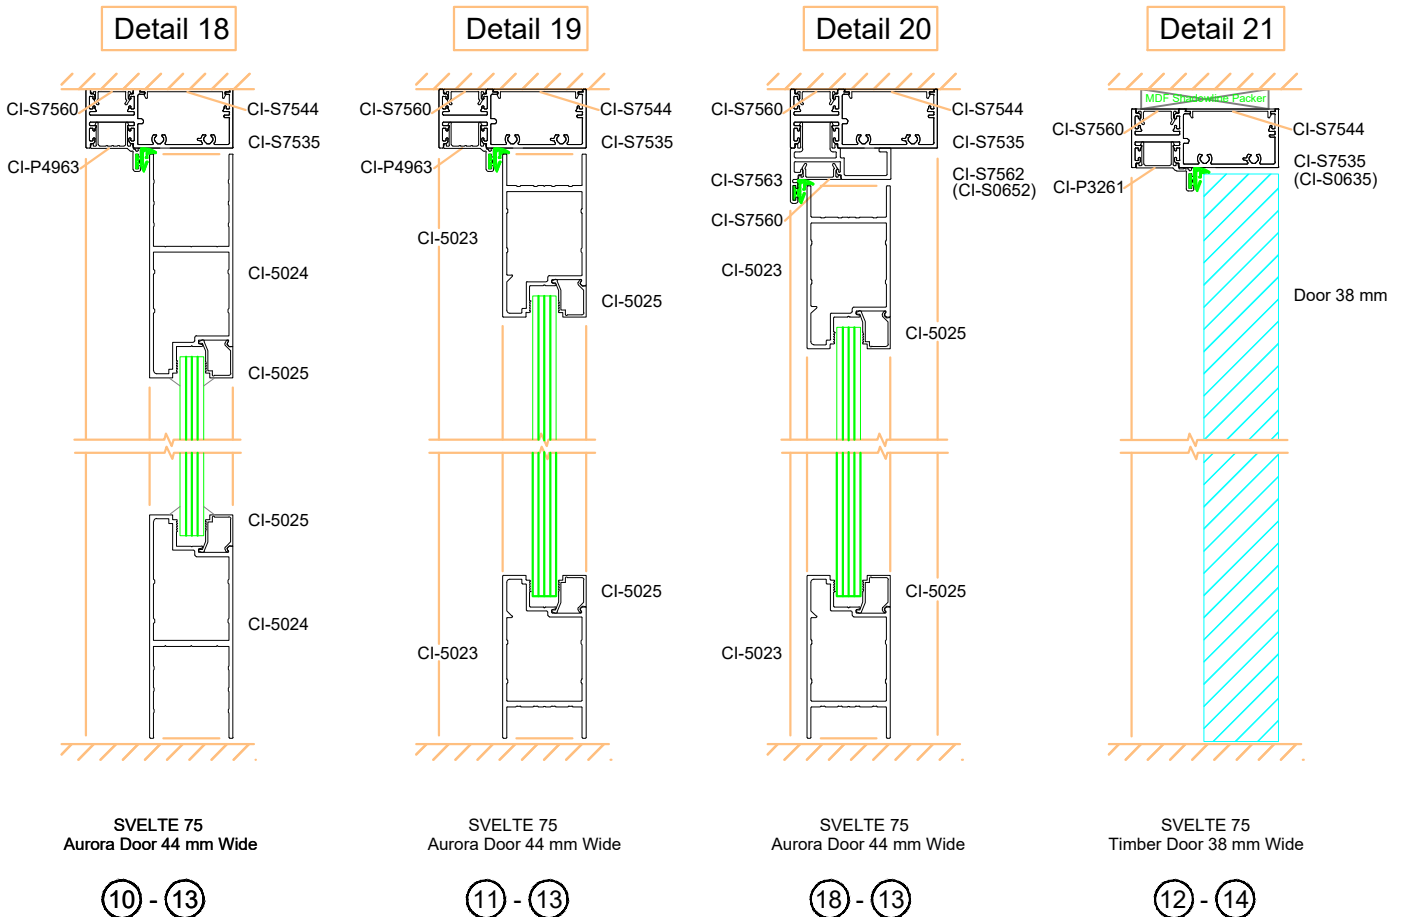

Detail 17

SVELTE 75
Offset Glazed Sliding Door
with Bottom Track

25 - 28

SVELTE 75 - Door Configurations

SVELTE 75 - Door Configurations

Detail 22

SVELTE 75
Offset Door Stop with Sidelight and Aluminium Hinged Door

①9 - ②0

Detail 23

SVELTE 75
Timber Hinged Door and Sidelight

②1 - ②2

SVELTE 75 - Door Configurations

Detail 24

SVELTE 75
Offset Glazed Window to
match S7546 Sliding Track

23 - 26