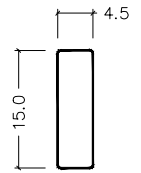

Svelte 75

Profiles - Full Size

CI-S7562 (CI-C0656)
Front Glaze
Door Jamb - 38 mm

CI-S7563 (CI-C0657)
Front Glaze
Door Jamb - 44 mm

CI-S7534
Feature Glaze Bar

CI-S7556
Sill Bead for
75 mm Sill

CI-S7543
Glazing Sill