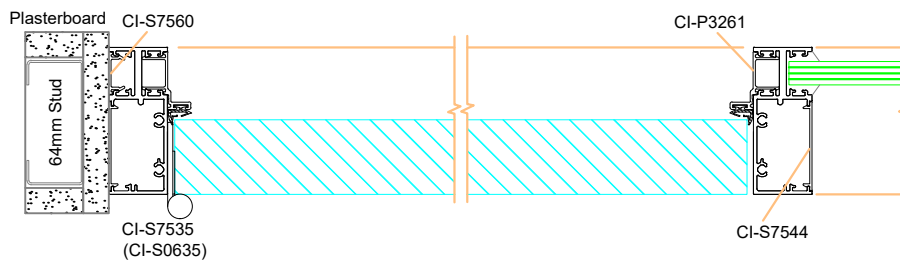

⑥ - ⑨ - ⑥

SVELTE 75 - Window Configurations

Detail 7

SVELTE 75
Offset Glaze with Back to Back

SVELTE 75
Single Glaze with Back to Back

Detail 8

SVELTE 75
Offset Glaze with Mullion

SVELTE 75
Single Glaze with Mullion

SVELTE 75 - Door Configurations

SVELTE 75 - Door Configurations

Detail 13

SVELTE 75
Offset Door Stop with Sidelight and Aluminium Hinged Door

19 - 20

Detail 14

SVELTE 75
Timber Hinged Door and Sidelight

21 - 22