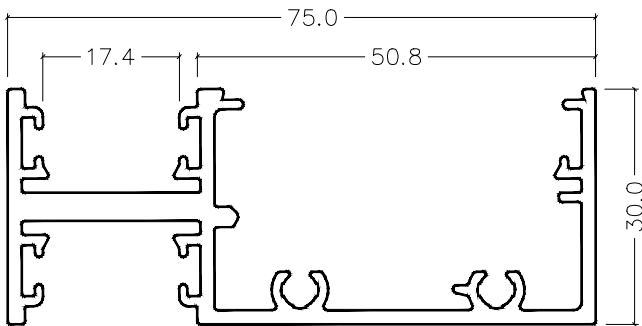

Visit our website for more information:

www.criterionindustries.com.au

Svelte 75

Profiles - Full Size

CI-S7531 (CI-S0631)
Back to Back Frame

CI-S7532
Svelte 75
Double Glazed Frame

CI-S7535 (CI-S0635)
Svelte 75
Front Glaze Frame