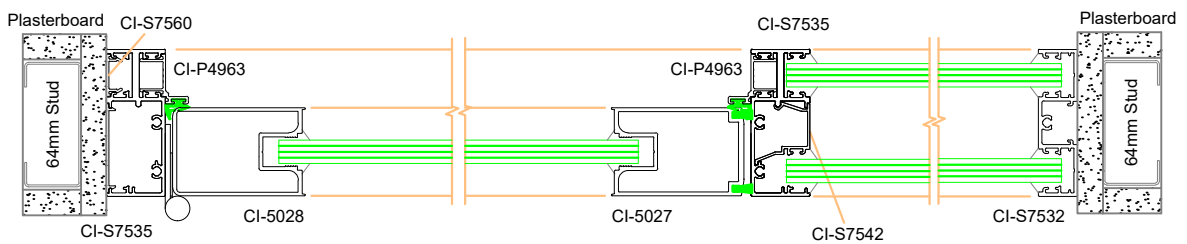

SVELTE 75
Sliding Door with Double Glaze Sidelight

6 - 48 - 49 - 33

SVELTE 75 - Door Configurations

SVELTE 75
Aurora Door 44 mm Wide

(36) - (37)

SVELTE 75
Double Glazed Sidelight and Sliding Door with Top Track

(38) - (39)

SVELTE 75
Double Glazed Sidelight and Sliding Door with Bottom Track

(40) - (41)

SVELTE 75 - Door Configurations

Detail 42

SVELTE 75
Double Glaze Sidelight and Aluminium Hinge Door with Offset Door Stop

42 - 43 - 33

Detail 43

SVELTE 75
Double Glaze Sidelight and Aluminium Hinged Door

44 - 45 - 33

SVELTE 75 - Door Configurations

SVELTE 75
Double Glaze Sidelight and Bottom Sliding Track

33 - 46 - 47 - 33

Svelte - 75 Offset
Single Glaze