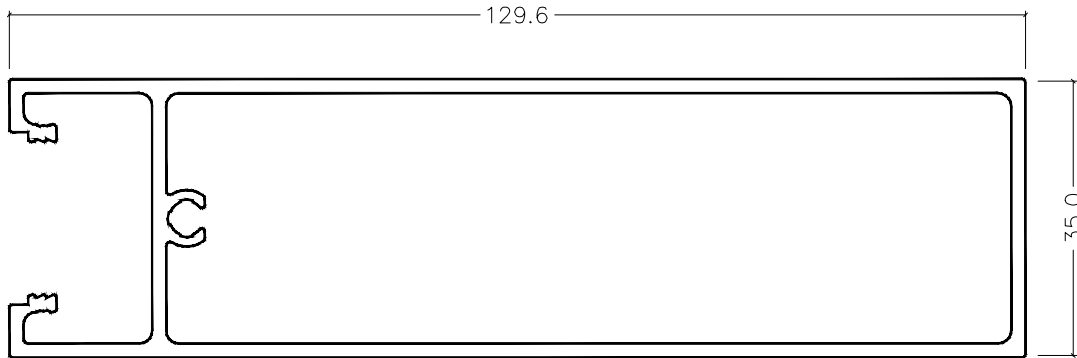

CI-6026
Narrow Wiper
Stile

CI-6027
Narrow Pivot
Stile

CI-6028
Narrow Plain
Stile

CI-S7546 (CI-S0653)
Offset Sliding
Track

CI-S7554 (CI-S0654)
Window Frame

CI-6036
Wide Wiper
Stile

CI-6037
Wide Pivot
Stile

CI-6038
Wide Plain
Stile