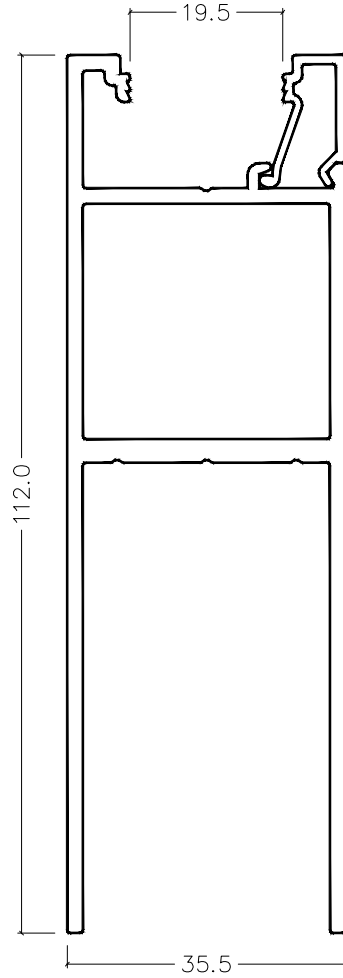

CI-6023A
Narrow Rail

CI-6024A
Wide Rail

CI-6029
Narrow Midrail

CI-6046
Slimline
Wiper Stile

CI-6047
Slimline
Pivot Stile

CI-6048
Slimline
Plain Stile

Barwon Door

Profiles - Full Size