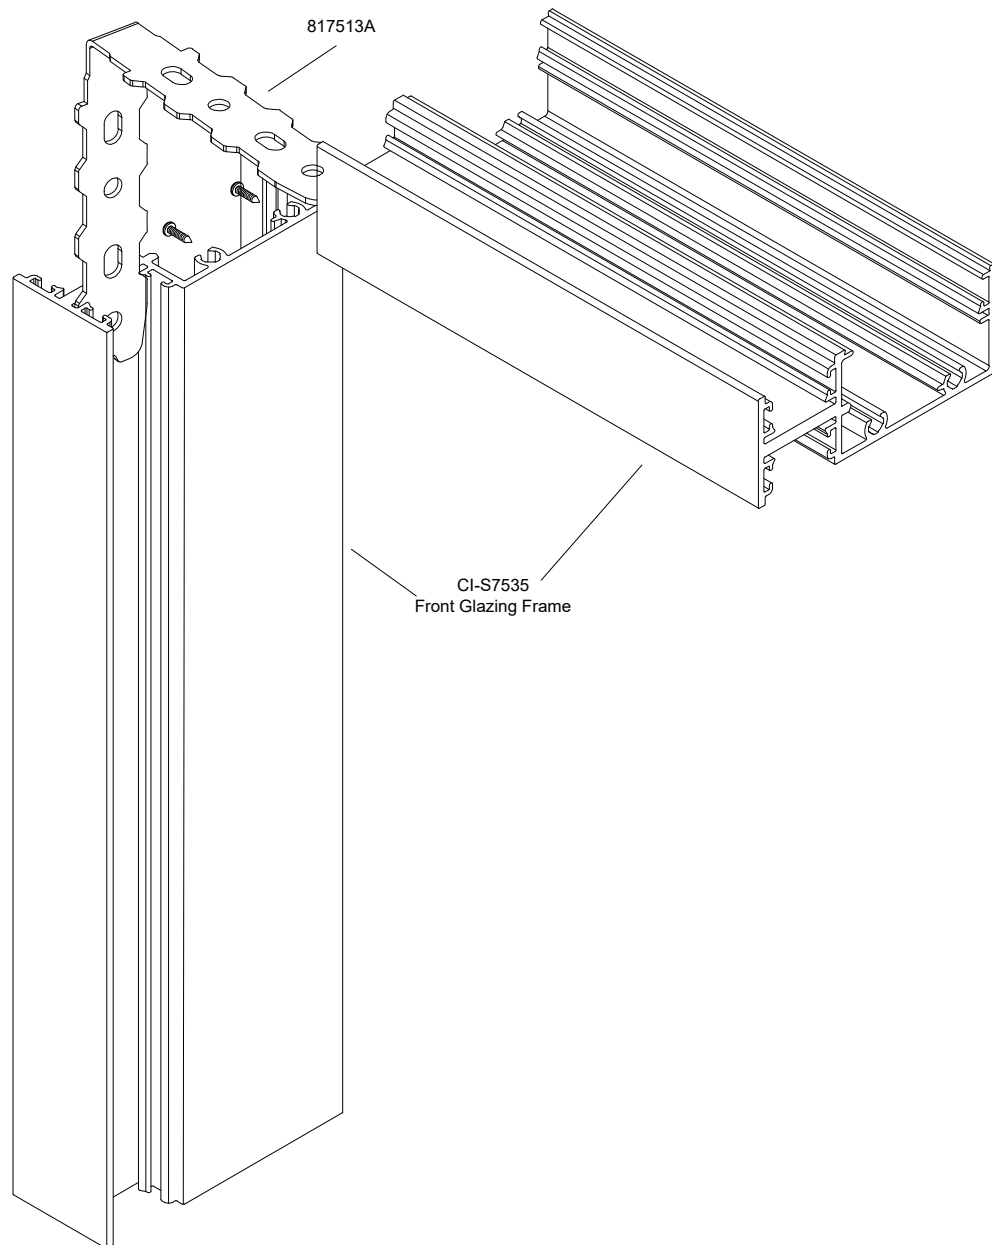

42 - 43 - 33

Detail 43

SVELTE 75
Double Glaze Sidelight and Aluminium Hinged Door

44 - 45 - 33

SVELTE 75 - Door Configurations

SVELTE 75
Double Glaze Sidelight and Bottom Sliding Track

33 - 46 - 47 - 33

Svelte - 75 Offset
Single Glaze