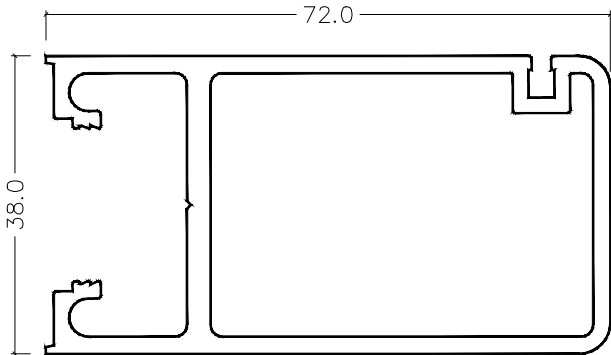

CI-6023A
Narrow Rail

CI-6024A
Wide Rail

CI-6029
Narrow Midrail

CI-6046
Slimline
Wiper Stile

CI-6047
Slimline
Pivot Stile

CI-6048
Slimline
Plain Stile

Barwon Door

Profiles - Full Size