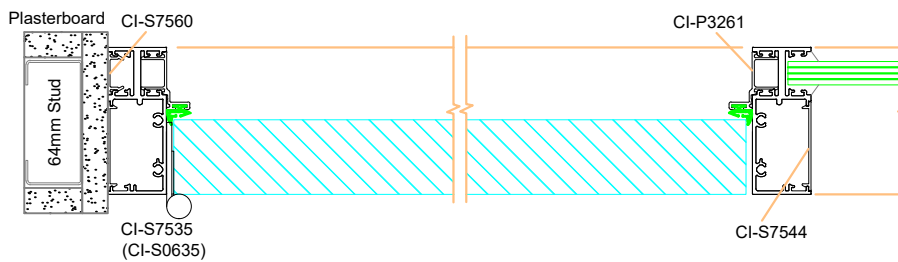

Detail 17

SVELTE 75
Offset Glazed Sliding Door
with Bottom Track

25 - 28

SVELTE 75 - Door Configurations

SVELTE 75 - Door Configurations

Detail 22

SVELTE 75
Offset Door Stop with Sidelight and Aluminium Hinged Door

①9 - ②0

Detail 23

SVELTE 75
Timber Hinged Door and Sidelight

②1 - ②2

SVELTE 75 - Door Configurations

Detail 24

SVELTE 75
Offset Glazed Window to
match S7546 Sliding Track

23 - 26