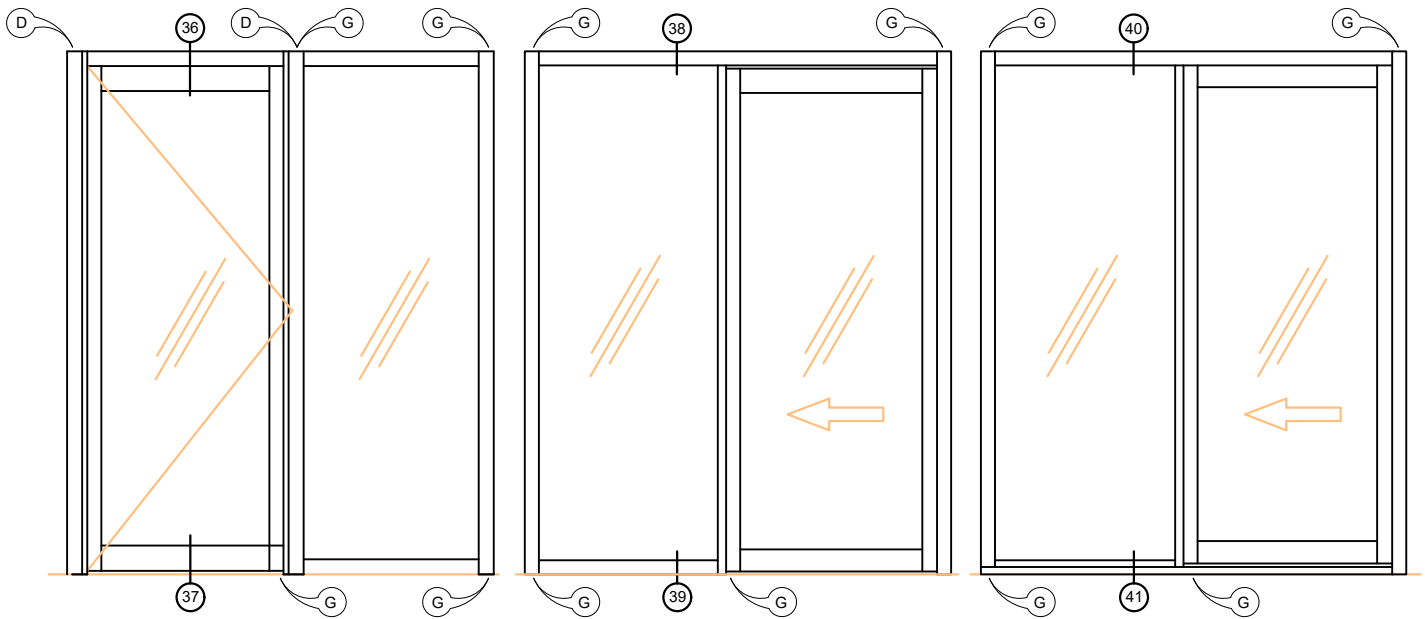

36 - 37

SVELTE 75
Double Glazed Sidelight and
Slidign Door with Top Track

38 - 39

SVELTE 75
Double Glazed Sidelight and
Sliding Door with Bottom Track

40 - 41

SVELTE 75 - Door Configurations

Detail 35

SVELTE 75
Double Glaze Sidelight and Aluminium Hinge Door with Offset Door Stop

42 - 43 - 33

Detail 36

SVELTE 75
Double Glaze Sidelight and Aluminium Hinged Door

44 - 45 - 33

Detail 37

SVELTE 75
Double Glaze Sidelight and Bottom Sliding Track

33 - 46 - 47 - 33

Detail 38

SVELTE 75
Sliding Door with Double Glaze Sidelight

6 - 48 - 49 - 33

SVELTE 75 - Door Configurations

SVELTE 75
Aurora Door 44 mm Wide

(36) - (37)

SVELTE 75
Double Glazed Sidelight and Sliding Door with Top Track