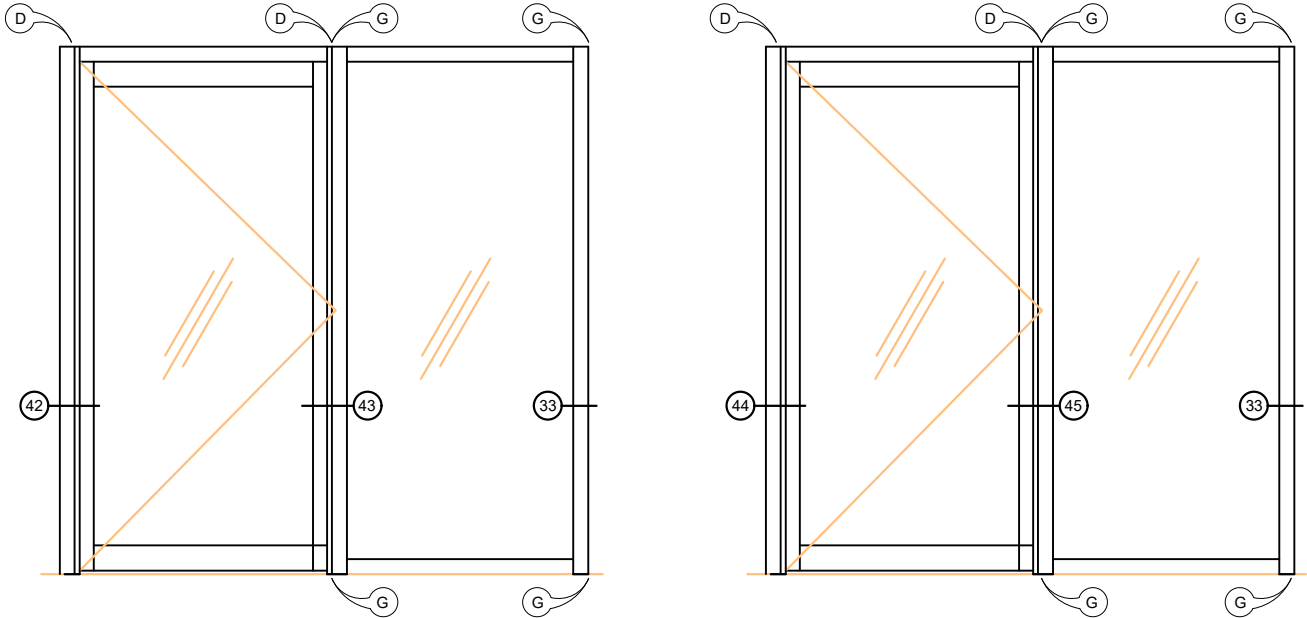

SVELTE 75
Sliding Door with Double Glaze Sidelight

6 - 48 - 49 - 33

SVELTE 75 - Door Configurations

SVELTE 75
Aurora Door 44 mm Wide

(36) - (37)

SVELTE 75
Double Glazed Sidelight and Sliding Door with Top Track

(38) - (39)

SVELTE 75
Double Glazed Sidelight and Sliding Door with Bottom Track

(40) - (41)

SVELTE 75 - Door Configurations

Detail 42

SVELTE 75
Double Glaze Sidelight and Aluminium Hinge Door with Offset Door Stop