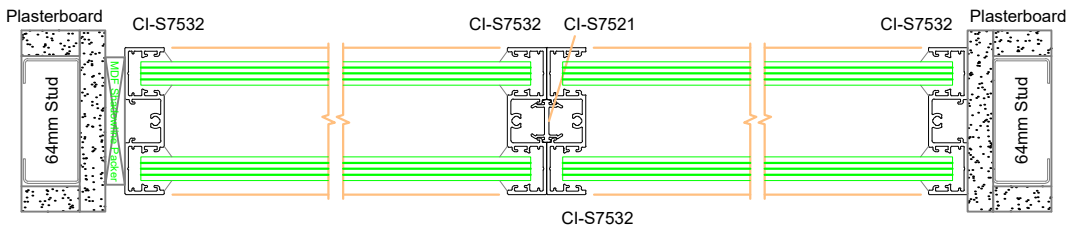

①9 - ②0

Detail 23

SVELTE 75
Timber Hinged Door and Sidelight

②1 - ②2

SVELTE 75 - Door Configurations

Detail 24

SVELTE 75
Offset Glazed Window to
match S7546 Sliding Track

23 - 26

Detail 26

SVELTE 75
Offset Glazed Sliding Door
with Bottom Track

25 - 28

SVELTE 75 - Window Configurations

SVELTE 75 - Window Configurations

Detail 30

SVELTE 75
Double Glaze with Silicone Joint

33 - 34 - 33

SVELTE 75
Double Glaze with Butt Silicone Joint

Detail 31

SVELTE 75
Double Glaze with Mullion

33 - 35 - 33

SVELTE 75
Double Glaze with Mullion

SVELTE 75 - Door Configurations

SVELTE 75
Barwon Door 38 mm Wide