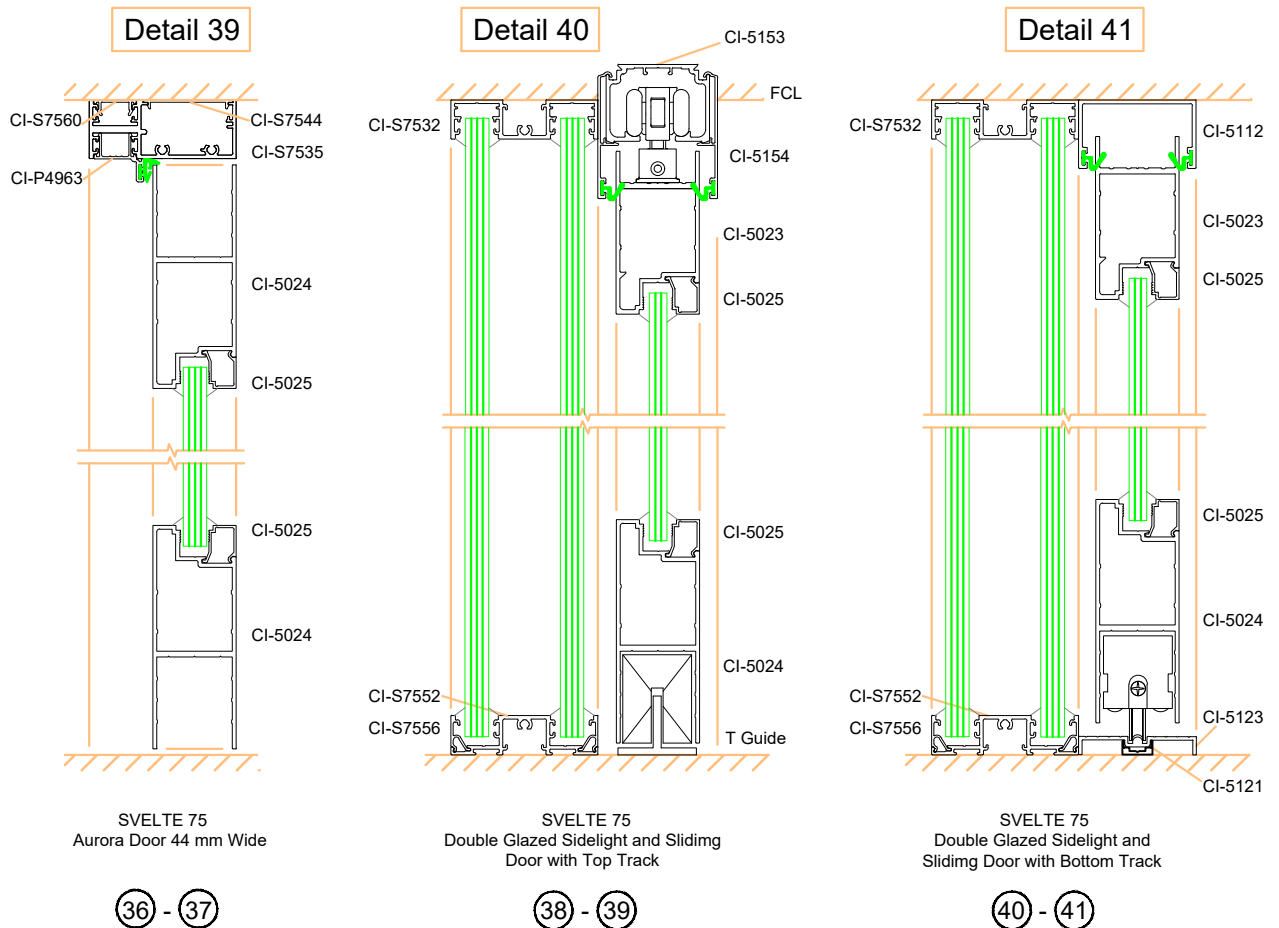

42 - 43 - 33

Detail 36

SVELTE 75
Double Glaze Sidelight and Aluminium Hinged Door

44 - 45 - 33

Detail 37

SVELTE 75
Double Glaze Sidelight and Bottom Sliding Track

33 - 46 - 47 - 33

Detail 38

SVELTE 75
Sliding Door with Double Glaze Sidelight

6 - 48 - 49 - 33

SVELTE 75 - Door Configurations

SVELTE 75
Aurora Door 44 mm Wide

(36) - (37)

SVELTE 75
Double Glazed Sidelight and Sliding Door with Top Track