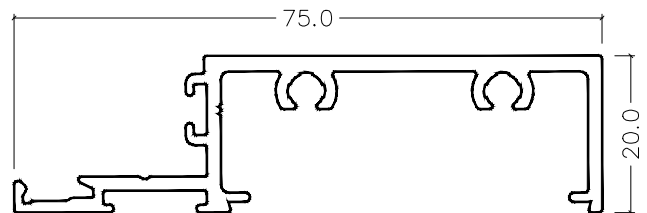

CI-S7553
Svelte 75
Offset Sill

CI-S7544 (CI-S0644)
Flat Filler

CI-S7545 (CI-S0645)
Offset Frame
Adaptor