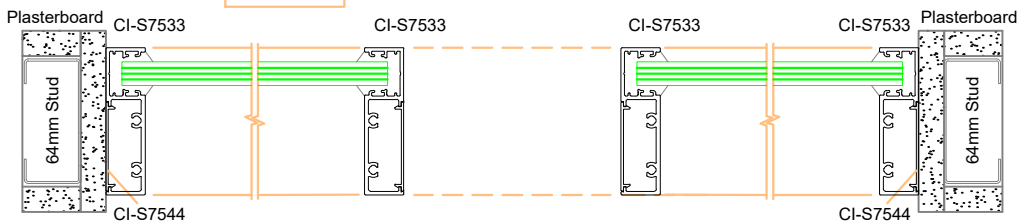

CI-5038
Wide Plain Stile

817513A
Corner Bracket

810037
Door Receiver Bracket

S7505 / S7507
Corner Bracket (RH / LH)

S7509 / S7512
Corner Bracket (RH / LH)

SVELTE 75 - Window Configurations

Detail 1

SVELTE 75
Offset Glaze

① - ②

Detail 2

SVELTE 75
Offset Glaze - Half Wall

① - ③

Detail 3

SVELTE 75
Offset Glaze with Mid rail

① - ⑤ - ②

SVELTE 75 - Window Configurations

Detail 4

SVELTE 75
Single Glaze with Silicone Joint

⑥ - ⑦ - ⑥

Detail 5

SVELTE 75
Single Glaze with Walkway

⑥ - ⑧ - ⑧ - ⑥

Detail 6

SVELTE 75
Single Glaze with Back to Back