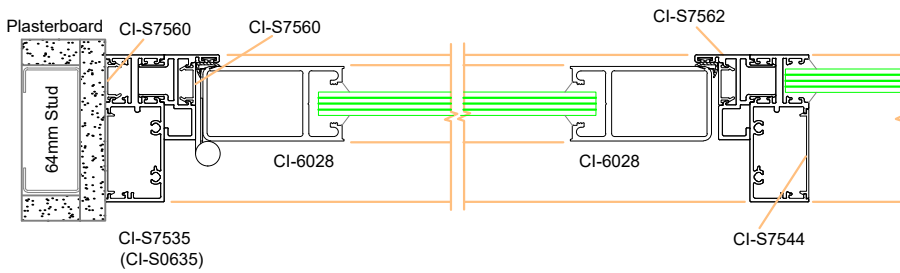

Detail 4

SVELTE 75
Single Glaze with Silicone Joint

⑥ - ⑦ - ⑥

Detail 5

SVELTE 75
Single Glaze with Walkway

⑥ - ⑧ - ⑧ - ⑥

Detail 6

SVELTE 75
Single Glaze with Back to Back

⑥ - ⑨ - ⑥

SVELTE 75 - Window Configurations

Detail 7

SVELTE 75
Offset Glaze with Back to Back

SVELTE 75
Single Glaze with Back to Back

Detail 8

SVELTE 75
Offset Glaze with Mullion

SVELTE 75
Single Glaze with Mullion

SVELTE 75 - Door Configurations

SVELTE 75 - Door Configurations

Detail 13

SVELTE 75
Offset Door Stop with Sidelight and Aluminium Hinged Door

19 - 20

Detail 14

SVELTE 75
Timber Hinged Door and Sidelight

21 - 22