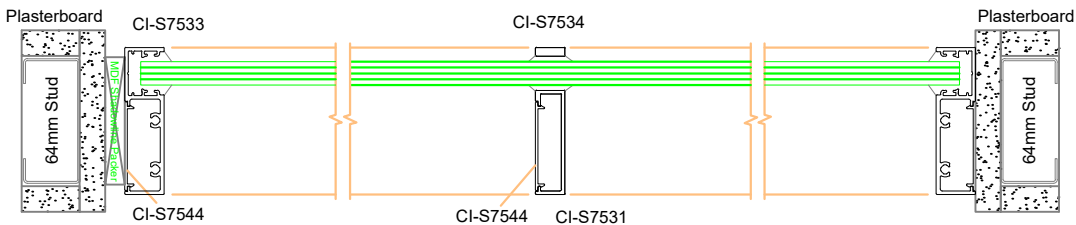

① - ②

Detail 2

SVELTE 75
Offset Glaze - Half Wall

① - ③

Detail 3

SVELTE 75
Offset Glaze with Mid rail

① - ⑤ - ②

SVELTE 75 - Window Configurations

Detail 4

SVELTE 75
Single Glaze with Silicone Joint

⑥ - ⑦ - ⑥

Detail 5

SVELTE 75
Single Glaze with Walkway

⑥ - ⑧ - ⑧ - ⑥

Detail 6

SVELTE 75
Single Glaze with Back to Back

⑥ - ⑨ - ⑥

SVELTE 75 - Window Configurations

Detail 7

SVELTE 75
Offset Glaze with Back to Back

SVELTE 75
Single Glaze with Back to Back

Detail 8

SVELTE 75
Offset Glaze with Mullion

SVELTE 75
Single Glaze with Mullion