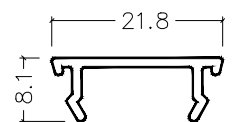

CI-S7593
Glazing Channel

CI-S7542 (CI-S0642)
Double Glazing
Adaptor

CI-P4262
Door Stop 35 mm

CI-P3261
Door Stop 38 mm

CI-P4963
Door Stop 44 mm

CI-S7560 (CI-S0660)
Pocket Filler

Barwon Door

Profiles - Full Size