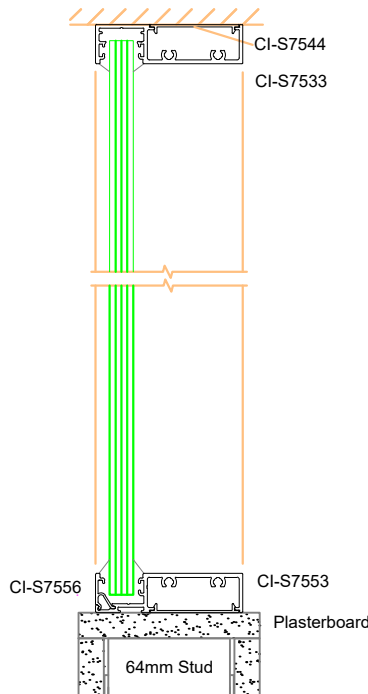

Detail 2

SVELTE 75
Offset Glaze - Half Wall

① - ③