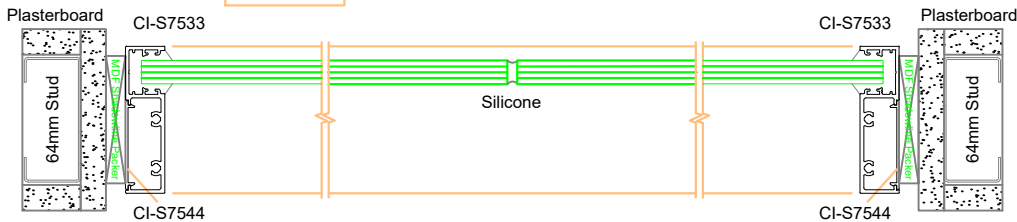

CI-5038
Wide Plain Stile

817513A
Corner Bracket

810037
Door Receiver Bracket

S7505 / S7507
Corner Bracket (RH / LH)

S7509 / S7512
Corner Bracket (RH / LH)

SVELTE 75 - Window Configurations

Detail 1

SVELTE 75
Offset Glaze

① - ②

Detail 2

SVELTE 75
Offset Glaze - Half Wall

① - ③

Detail 3

SVELTE 75
Offset Glaze with Mid rail

① - ⑤ - ②

SVELTE 75 - Window Configurations

Detail 4

SVELTE 75
Single Glaze with Silicone Joint

⑥ - ⑦ - ⑥

Detail 5

SVELTE 75
Single Glaze with Walkway

⑥ - ⑧ - ⑧ - ⑥

Detail 6

SVELTE 75
Single Glaze with Back to Back