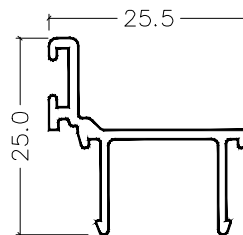

CI-S7593
Glazing Channel

CI-S7542 (CI-S0642)
Double Glazing
Adaptor

CI-P4262
Door Stop 35 mm

CI-P3261
Door Stop 38 mm

CI-P4963
Door Stop 44 mm

CI-S7560 (CI-S0660)
Pocket Filler

Barwon Door

Profiles - Full Size