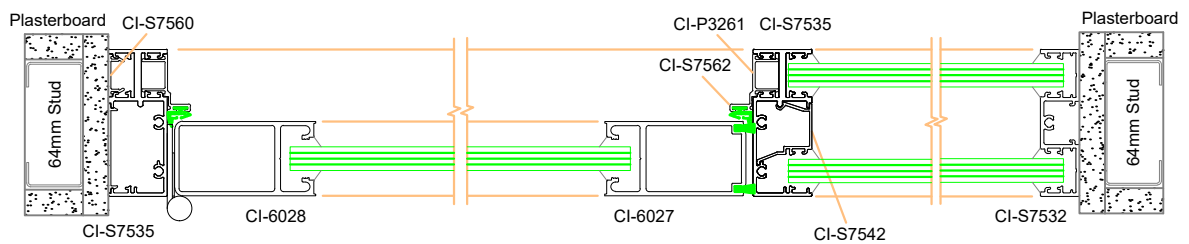

SVELTE 75
Double Glaze with Butt Silicone Joint

Detail 31

SVELTE 75
Double Glaze with Mullion

33 - 35 - 33

SVELTE 75
Double Glaze with Mullion

SVELTE 75 - Door Configurations

SVELTE 75
Barwon Door 38 mm Wide

36 - 37

SVELTE 75
Double Glazed Sidelight and
Slidign Door with Top Track

38 - 39

SVELTE 75
Double Glazed Sidelight and
Sliding Door with Bottom Track

40 - 41

SVELTE 75 - Door Configurations

Detail 35

SVELTE 75
Double Glaze Sidelight and Aluminium Hinge Door with Offset Door Stop

42 - 43 - 33

Detail 36

SVELTE 75
Double Glaze Sidelight and Aluminium Hinged Door

44 - 45 - 33

Detail 37

SVELTE 75
Double Glaze Sidelight and Bottom Sliding Track

33 - 46 - 47 - 33

Detail 38

SVELTE 75
Sliding Door with Double Glaze Sidelight

6 - 48 - 49 - 33

SVELTE 75 - Door Configurations

SVELTE 75
Aurora Door 44 mm Wide

(36) - (37)

SVELTE 75
Double Glazed Sidelight and Sliding Door with Top Track