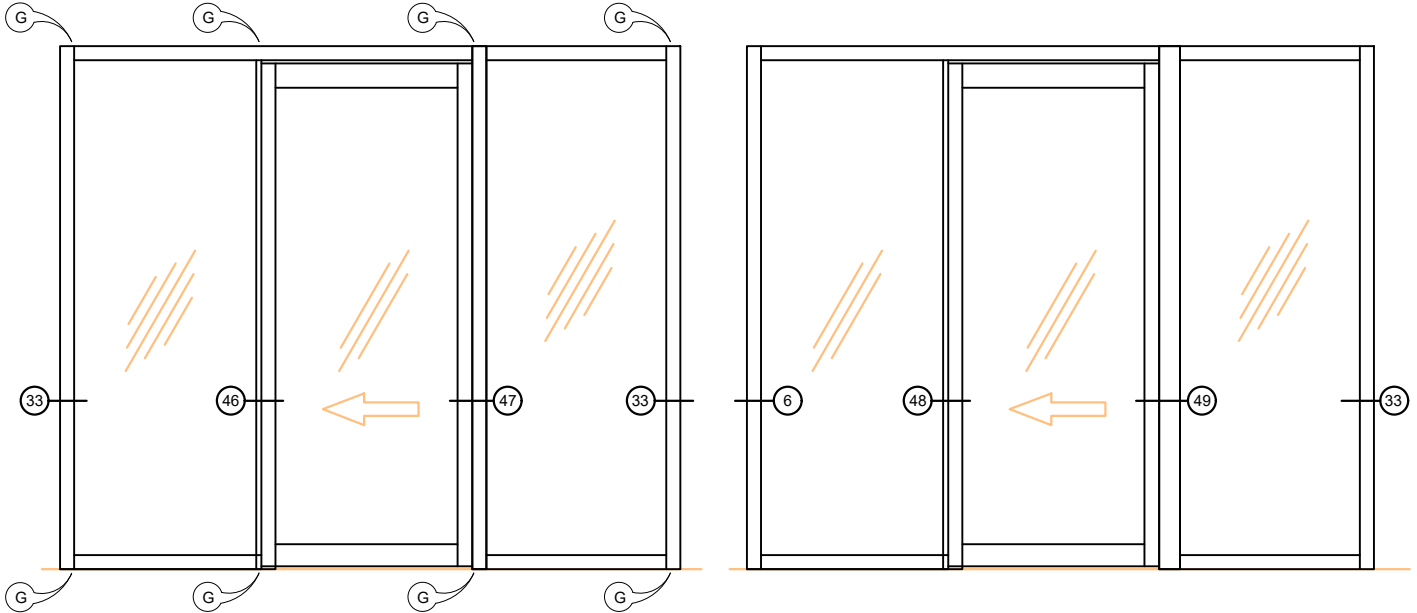

SVELTE 75
Sliding Door with Double Glaze Sidelight

6 - 48 - 49 - 33

SVELTE 75 - Door Configurations

SVELTE 75
Aurora Door 44 mm Wide

(36) - (37)

SVELTE 75
Double Glazed Sidelight and Sliding Door with Top Track

(38) - (39)

SVELTE 75
Double Glazed Sidelight and Sliding Door with Bottom Track

(40) - (41)

SVELTE 75 - Door Configurations

Detail 42

SVELTE 75
Double Glaze Sidelight and Aluminium Hinge Door with Offset Door Stop

42 - 43 - 33

Detail 43

SVELTE 75
Double Glaze Sidelight and Aluminium Hinged Door

44 - 45 - 33

SVELTE 75 - Door Configurations

SVELTE 75
Double Glaze Sidelight and Bottom Sliding Track

33 - 46 - 47 - 33

Svelte - 75 Offset
Single Glaze