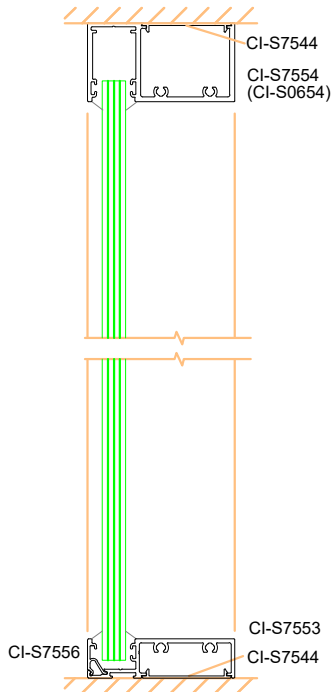

①9 - ②0

Detail 23

SVELTE 75
Timber Hinged Door and Sidelight

②1 - ②2

SVELTE 75 - Door Configurations

Detail 24

SVELTE 75
Offset Glazed Window to
match S7546 Sliding Track

23 - 26