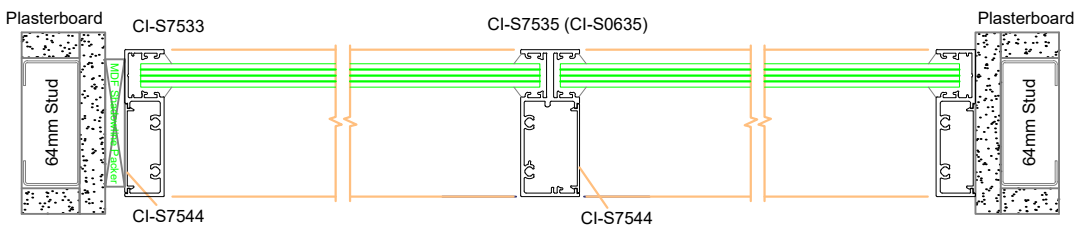

Detail 4

SVELTE 75
Single Glaze with Silicone Joint

⑥ - ⑦ - ⑥

Detail 5

SVELTE 75
Single Glaze with Walkway

⑥ - ⑧ - ⑧ - ⑥

Detail 6

SVELTE 75
Single Glaze with Back to Back

⑥ - ⑨ - ⑥

SVELTE 75 - Window Configurations

Detail 7

SVELTE 75
Offset Glaze with Back to Back

SVELTE 75
Single Glaze with Back to Back

Detail 8

SVELTE 75
Offset Glaze with Mullion

SVELTE 75
Single Glaze with Mullion

SVELTE 75 - Door Configurations

SVELTE 75 - Door Configurations

Detail 13

SVELTE 75
Offset Door Stop with Sidelight and Aluminium Hinged Door

19 - 20

Detail 14

SVELTE 75
Timber Hinged Door and Sidelight

21 - 22