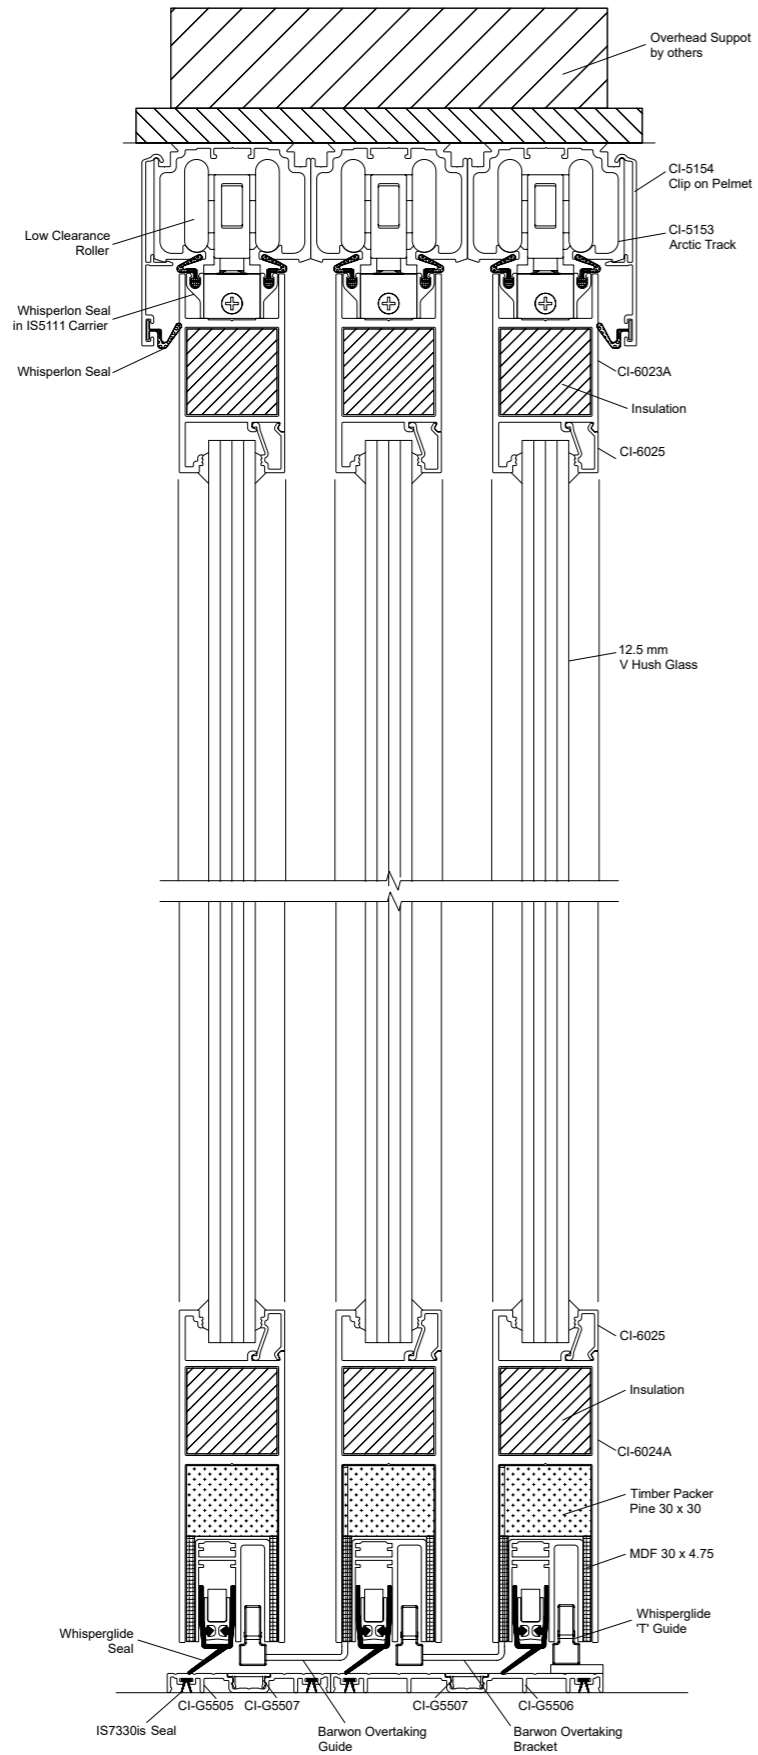

## ACOUSTIC RATING

---

- + Acoustic rating of RW35

# ELEVATION VIEW

### Assembly Details - Aluminium Door

# PLAN VIEW