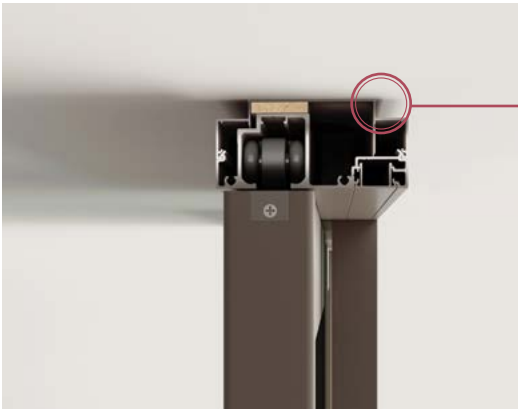

Top Roller

The soft-close roller mechanism is neatly concealed up inside the sliding track. This mechanism ensures a quiet and smooth door operation.

Platinum 90 Receiver Channel

Top & Bottom Roller

The closing jamb incorporates a receiver channel and provision for positive door lock and acoustic seal.