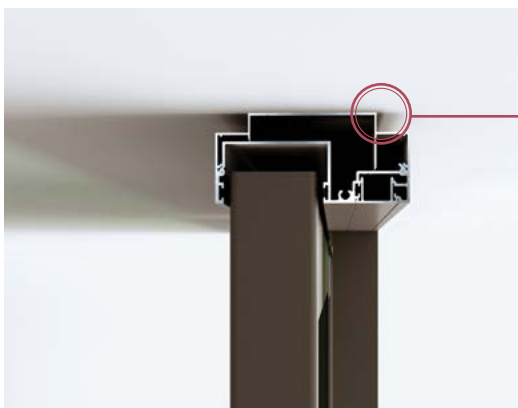

Suits Ceiling Channel With No Shadowline

Top Roller

Suits the CI-L2410 Ceiling Channel with no shadowline.

Suits 10mm Shadowline Ceiling Channel

Bottom Roller

Suits the CI-P2211 Ceiling Channel with 10mm shadowline. This requires a 13mm MDF packer between the offset headguide adaptor and the ceiling channel.