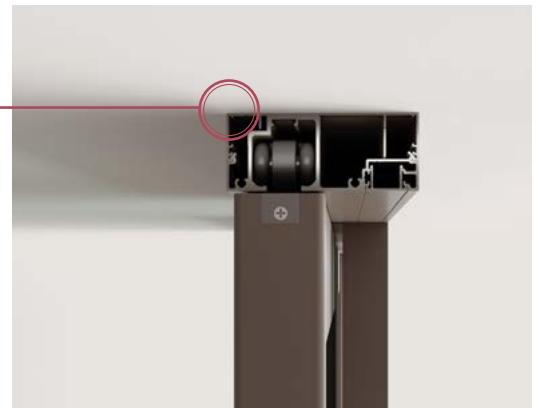

Suits Ceiling Channel With No Shadowline

Top Roller

Suits the CI-L2410 Ceiling Channel with no shadowline.

Suits 10mm Shadowline Ceiling Channel

Bottom Roller

Suits the CI-P2211 Ceiling Channel with 10mm shadowline. This requires a 13mm MDF packer between the offset headguide adaptor and the ceiling channel.