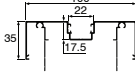

CI-L2420 Door Frame