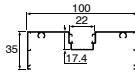

CI-L2430 Window Frame