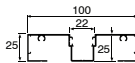

CI-L2431 Main Frame