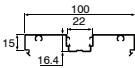

CI-P2241 Frame Adaptor