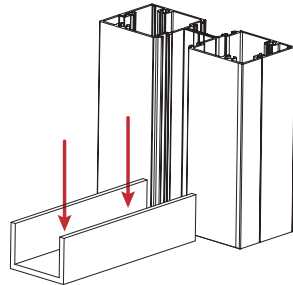

SECTION IMAGE**DESCRIPTION****CI-L2410 Ceiling Channel****CI-L2420 Door Frame****CI-L2430 Window Frame****CI-L2431 Main Frame****CI-P2241 Frame Adaptor****CI-L2450 Window Sill****CI-P2251 Sill Bead****CI-L2433 Offset Glazing Frame****CI-L2436 Offset Glazing Frame (Long Legs)**

Door Frame

Window Frame

Channel Guides and U-Channels

1.

2.

3.

4.

Joining Stakes

Straight Corner Stake

90° Corner Stake

90° Flat Stake

Glass T-Sections

1.

2.

3.

4.