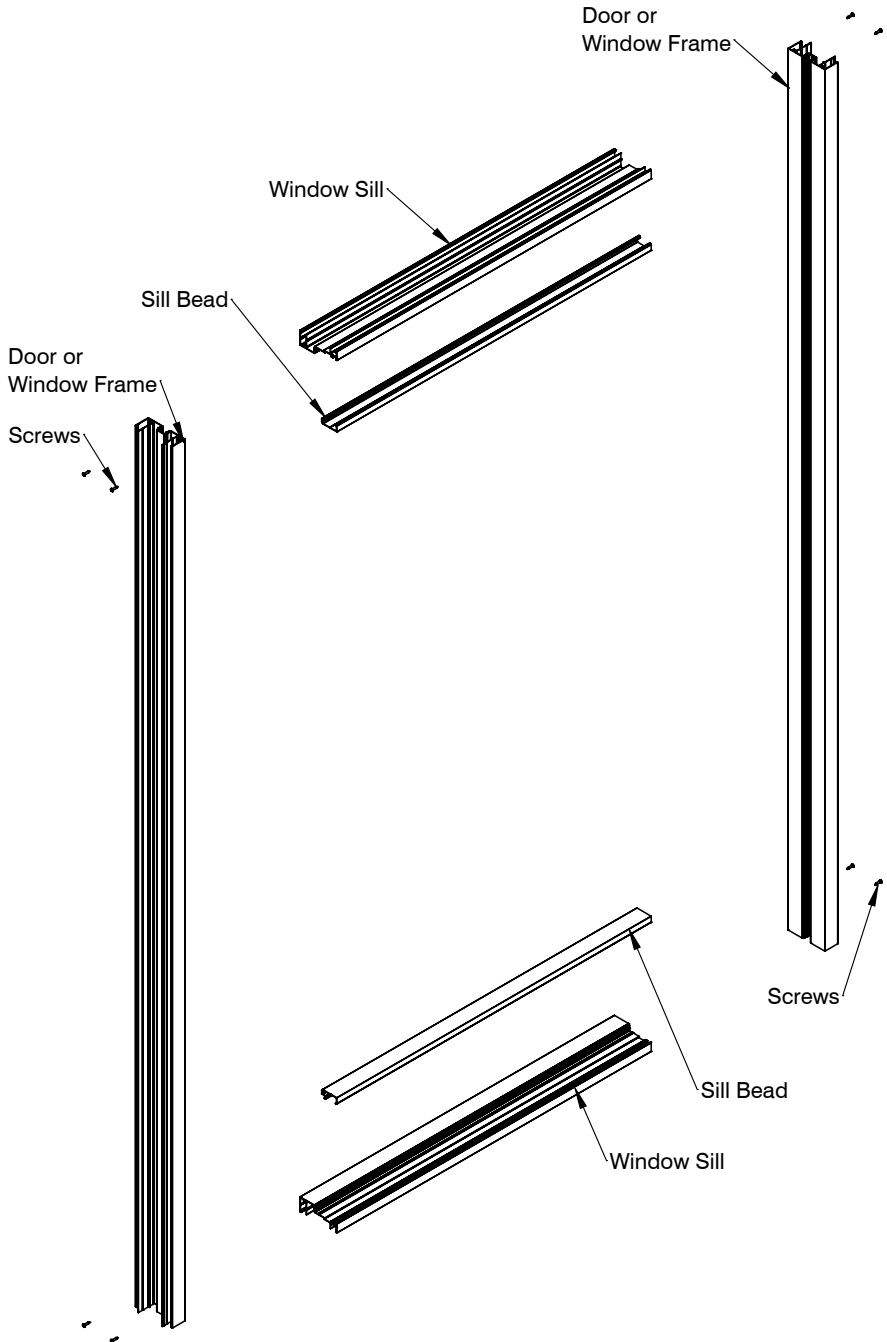

Window Frame