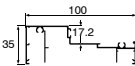

CI-L2450 Window Sill