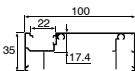

CI-L2433 Offset Glazing Frame