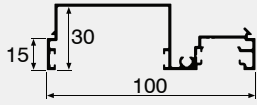

- + **RW 30**

PLATINUM 90 INTEGRATED SLIDING

CI-2212 OFFSET HEADGUIDE ADAPTOR
3200mm, 5500mm

CI-2248 LENA 90 OFFSET TRACK
2800mm, 5500mm

CI-2221 LENA 90 RECEIVER CHANNEL
2800mm, 3200mm

CI-2234 LENA 90 OFFSET FRAME
2800mm, 3200mm