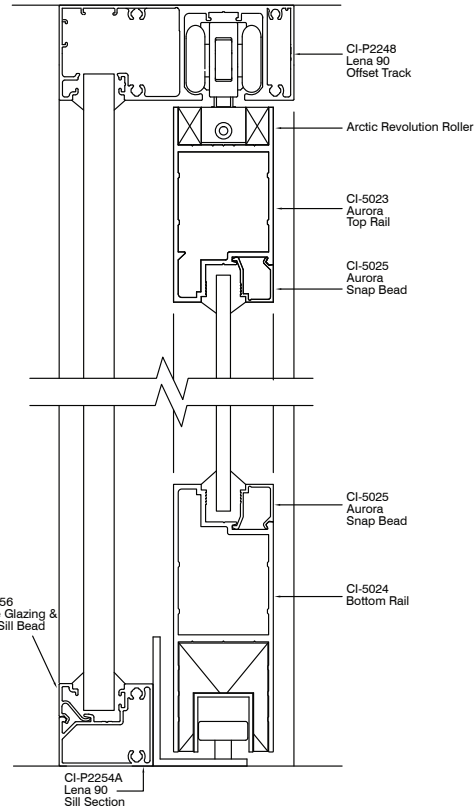

CI-5126 FIXING CHANNEL (SUITS 5125)
3250mm, 6500mm

Refer to Partition Hardware section for Platinum 90 Integrated Sliding System hardware.

CI-5122 HEAVY DUTY FIXING CHANNEL
3250mm, 6500mm

CI-P4261 38MM DOOR STOP
6500mm

CI-P4260 POCKET FILLER
2800mm, 6500mm

ELEVATION

**Platinum 90
Offset Glaze with Sliding Door**

Overall Height = 69mm = Door Height

**Platinum 90
Offset Glaze with Sliding Door Bottom Track**

PLAN VIEW

**Platinum 90
Offset Glaze with Sliding Door**