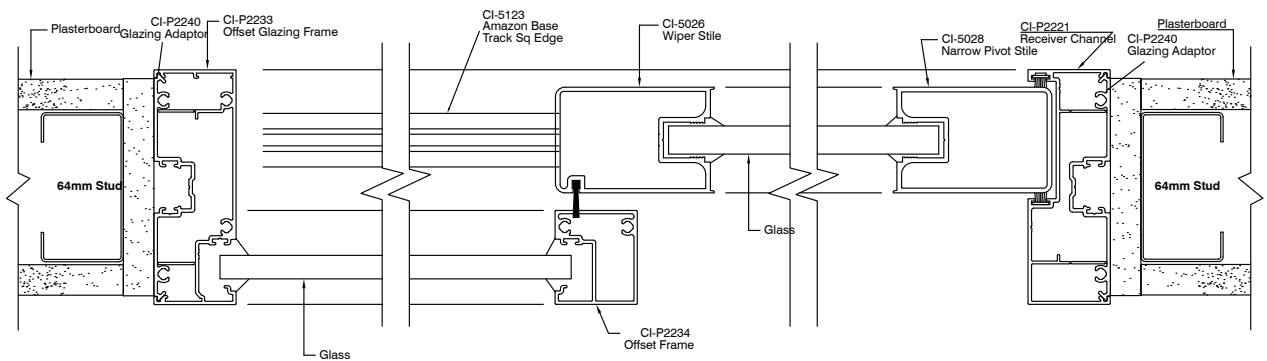

CI-5126 FIXING CHANNEL (SUITS 5125)
3250mm, 6500mm

Refer to Partition Hardware section for Platinum 90 Integrated Sliding System hardware.

CI-5122 HEAVY DUTY FIXING CHANNEL
3250mm, 6500mm

CI-P4261 38MM DOOR STOP
6500mm

CI-P4260 POCKET FILLER
2800mm, 6500mm

ELEVATION

**Platinum 90
Offset Glaze with Sliding Door**

Overall Height = 69mm = Door Height

**Platinum 90
Offset Glaze with Sliding Door Bottom Track**

PLAN VIEW

**Platinum 90
Offset Glaze with Sliding Door**