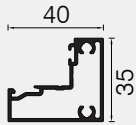

CI-2254A LENA 90 SILL SECTION
2800mm