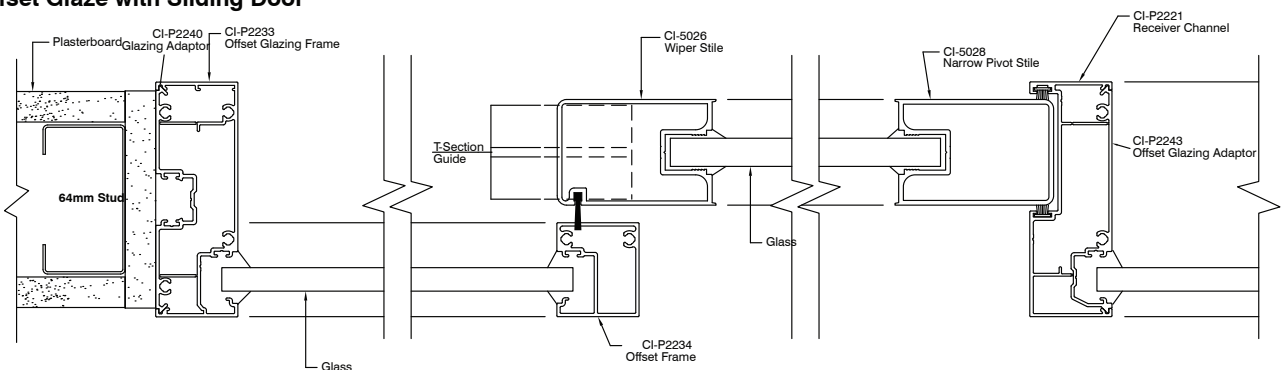

CI-5126 FIXING CHANNEL (SUITS 5125)
3250mm, 6500mm

Refer to Partition Hardware section for Platinum 90 Integrated Sliding System hardware.

CI-5122 HEAVY DUTY FIXING CHANNEL
3250mm, 6500mm

CI-P4261 38MM DOOR STOP
6500mm

CI-P4260 POCKET FILLER
2800mm, 6500mm

ELEVATION

**Platinum 90
Offset Glaze with Sliding Door**

Overall Height = 69mm = Door Height

**Platinum 90
Offset Glaze with Sliding Door Bottom Track**

PLAN VIEW

**Platinum 90
Offset Glaze with Sliding Door**