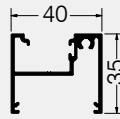

- + **RW 30**

PLATINUM 90 INTEGRATED SLIDING

CI-2212 OFFSET HEADGUIDE ADAPTOR
3200mm, 5500mm

CI-2248 LENA 90 OFFSET TRACK
2800mm, 5500mm

CI-2221 LENA 90 RECEIVER CHANNEL
2800mm, 3200mm

CI-2234 LENA 90 OFFSET FRAME
2800mm, 3200mm