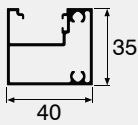

- + **RW 30**

PLATINUM 90 INTEGRATED SLIDING

CI-2212 OFFSET HEADGUIDE ADAPTOR
3200mm, 5500mm

CI-2248 LENA 90 OFFSET TRACK
2800mm, 5500mm

CI-2221 LENA 90 RECEIVER CHANNEL
2800mm, 3200mm

CI-2234 LENA 90 OFFSET FRAME
2800mm, 3200mm