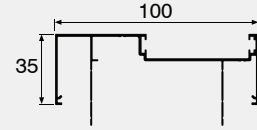

- + **RW 30**

PLATINUM 90 INTEGRATED SLIDING

CI-2212 OFFSET HEADGUIDE ADAPTOR
3200mm, 5500mm

CI-2248 LENA 90 OFFSET TRACK
2800mm, 5500mm

CI-2221 LENA 90 RECEIVER CHANNEL
2800mm, 3200mm

CI-2234 LENA 90 OFFSET FRAME
2800mm, 3200mm