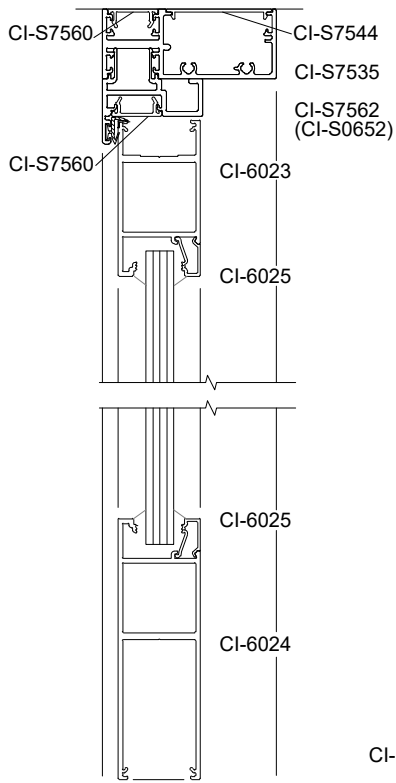

SVELTE 75 - DOORS

ELEVATION VIEW

SVELTE 75
Timber Door 38 mm Wide

SVELTE 75
Aurora Door 44 mm Wide

SVELTE 75
Barwon Door 38 mm Wide

SVELTE 75
Barwon Door 38 mm Wide

SVELTE 75
Offset Glazed Window to
match S7546 Sliding Track

SVELTE 75 - DOORS

ELEVATION VIEW

SVELTE 75
Sliding Door - Top Roller

** When using the CI-S7546 Sliding Track, we recommend the CI-S7554 Window Frame at the head of Windows for consistency.*

SVELTE 75
Offset Glazed Sliding Door
with Bottom Track