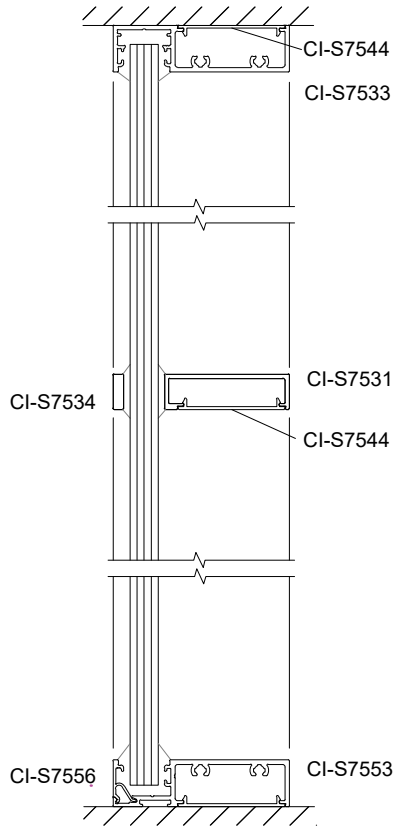

Svelte 75

Plan and Elevation Views

SVELTE 75 - WALLS AND WINDOWS

ELEVATION VIEW

SVELTE 75
Offset Glaze

SVELTE 75
Offset Glaze
with Back to Back Frame

SVELTE 75
Double Glaze

SVELTE 75 - WALLS AND WINDOWS

PLAN VIEW

SVELTE 75
Offset Glaze with Back to Back Frame

SVELTE 75
Offset Glaze with Mullion

SVELTE 75
Double Glaze with Butt Joint

SVELTE 75
Offset Glaze Sidelight and Aluminium Door with Offset Door Stop