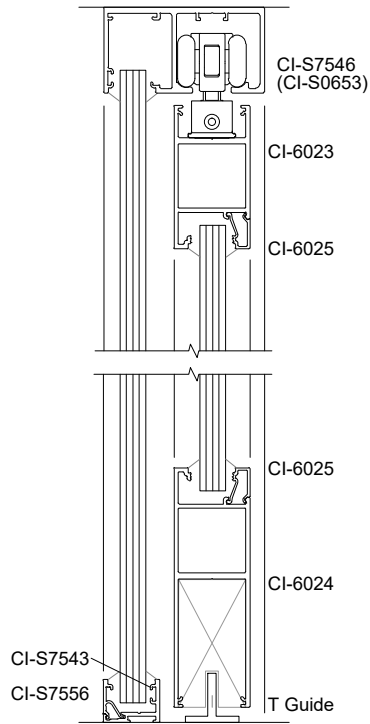

SVELTE 75 - DOORS

ELEVATION VIEW

SVELTE 75
Timber Door 38 mm Wide

SVELTE 75
Aurora Door 44 mm Wide

SVELTE 75
Barwon Door 38 mm Wide

SVELTE 75
Barwon Door 38 mm Wide

SVELTE 75
Offset Glazed Window to
match S7546 Sliding Track

SVELTE 75 - DOORS

ELEVATION VIEW

SVELTE 75
Sliding Door - Top Roller

** When using the CI-S7546 Sliding Track, we recommend the CI-S7554 Window Frame at the head of Windows for consistency.*

SVELTE 75
Offset Glazed Sliding Door
with Bottom Track