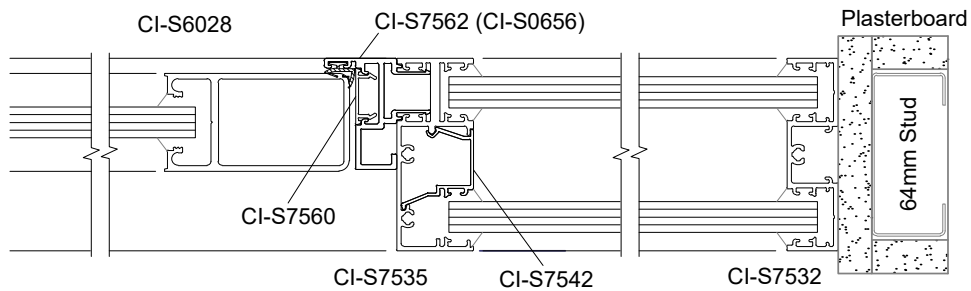

SVELTE 75 - WALLS AND WINDOWS

PLAN VIEW

SVELTE 75
Double Glaze with Mullion

SVELTE 75
Double Glaze Sidelight and Aluminium Door

SVELTE 75
Offset Glaze Sidelight and Aluminium Door

SVELTE 75
Double Glaze Sidelight and Aluminium Door with Offset Door Stop

SVELTE 75 - DOORS

ELEVATION VIEW

SVELTE 75
Timber Door 38 mm Wide

SVELTE 75
Aurora Door 44 mm Wide

SVELTE 75
Barwon Door 38 mm Wide

SVELTE 75
Barwon Door 38 mm Wide

SVELTE 75
Offset Glazed Window to
match S7546 Sliding Track