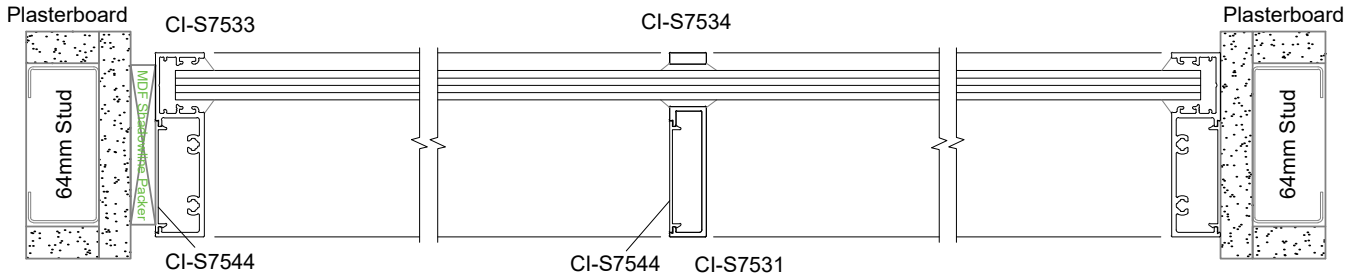

Svelte 75

Plan and Elevation Views

SVELTE 75 - WALLS AND WINDOWS

ELEVATION VIEW

SVELTE 75
Offset Glaze

SVELTE 75
Offset Glaze
with Back to Back Frame

SVELTE 75
Double Glaze

SVELTE 75 - WALLS AND WINDOWS

PLAN VIEW

SVELTE 75
Offset Glaze with Back to Back Frame

SVELTE 75
Offset Glaze with Mullion

SVELTE 75
Double Glaze with Butt Joint

SVELTE 75
Offset Glaze Sidelight and Aluminium Door with Offset Door Stop

SVELTE 75 - WALLS AND WINDOWS

PLAN VIEW

SVELTE 75
Double Glaze with Mullion

SVELTE 75
Double Glaze Sidelight and Aluminium Door

SVELTE 75
Offset Glaze Sidelight and Aluminium Door

SVELTE 75
Double Glaze Sidelight and Aluminium Door with Offset Door Stop

SVELTE 75 - DOORS

ELEVATION VIEW

SVELTE 75
Timber Door 38 mm Wide

SVELTE 75
Aurora Door 44 mm Wide

SVELTE 75
Barwon Door 38 mm Wide

SVELTE 75
Barwon Door 38 mm Wide

SVELTE 75
Offset Glazed Window to
match S7546 Sliding Track