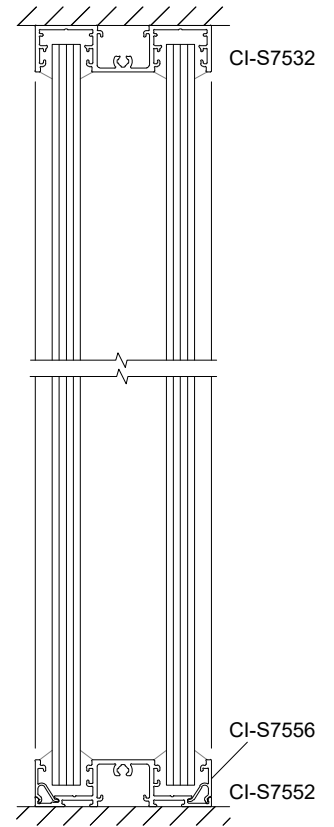

Svelte 75

Plan and Elevation Views

SVELTE 75 - WALLS AND WINDOWS

ELEVATION VIEW

SVELTE 75
Offset Glaze

SVELTE 75
Offset Glaze
with Back to Back Frame

SVELTE 75
Double Glaze

SVELTE 75 - WALLS AND WINDOWS

PLAN VIEW

SVELTE 75
Offset Glaze with Back to Back Frame

SVELTE 75
Offset Glaze with Mullion

SVELTE 75
Double Glaze with Butt Joint

SVELTE 75
Offset Glaze Sidelight and Aluminium Door with Offset Door Stop