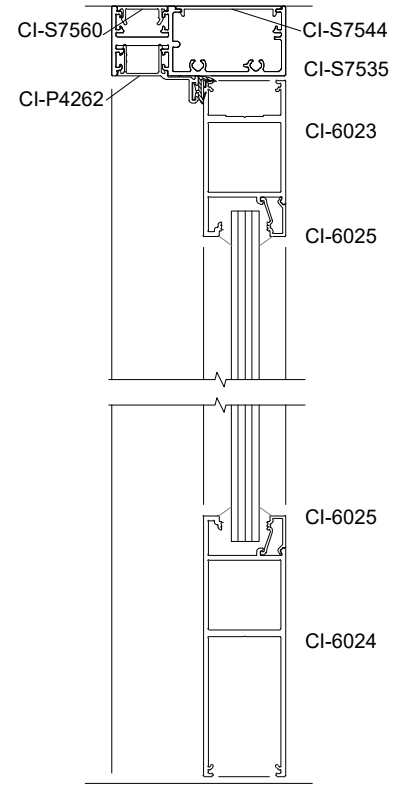

SVELTE 75 - DOORS

ELEVATION VIEW

SVELTE 75
Timber Door 38 mm Wide

SVELTE 75
Aurora Door 44 mm Wide

SVELTE 75
Barwon Door 38 mm Wide

SVELTE 75
Barwon Door 38 mm Wide

SVELTE 75
Offset Glazed Window to
match S7546 Sliding Track

SVELTE 75 - DOORS

ELEVATION VIEW

SVELTE 75
Sliding Door - Top Roller

** When using the CI-S7546 Sliding Track, we recommend the CI-S7554 Window Frame at the head of Windows for consistency.*

SVELTE 75
Offset Glazed Sliding Door
with Bottom Track