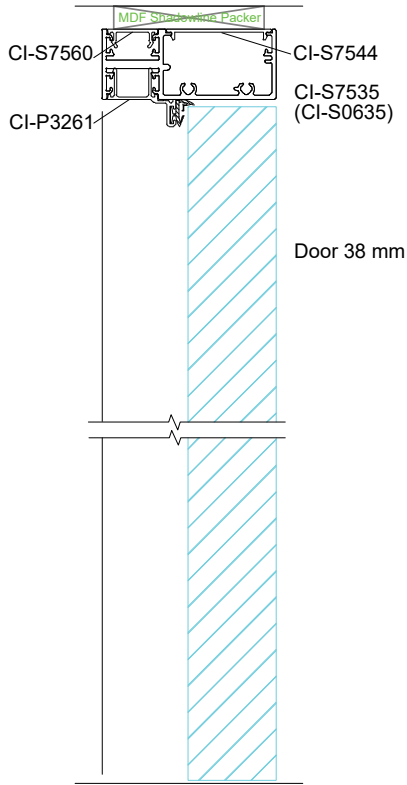

SVELTE 75 - WALLS AND WINDOWS

PLAN VIEW

SVELTE 75
Double Glaze with Mullion

SVELTE 75
Double Glaze Sidelight and Aluminium Door

SVELTE 75
Offset Glaze Sidelight and Aluminium Door

SVELTE 75
Double Glaze Sidelight and Aluminium Door with Offset Door Stop

SVELTE 75 - DOORS

ELEVATION VIEW

SVELTE 75
Timber Door 38 mm Wide

SVELTE 75
Aurora Door 44 mm Wide

SVELTE 75
Barwon Door 38 mm Wide

SVELTE 75
Barwon Door 38 mm Wide

SVELTE 75
Offset Glazed Window to
match S7546 Sliding Track