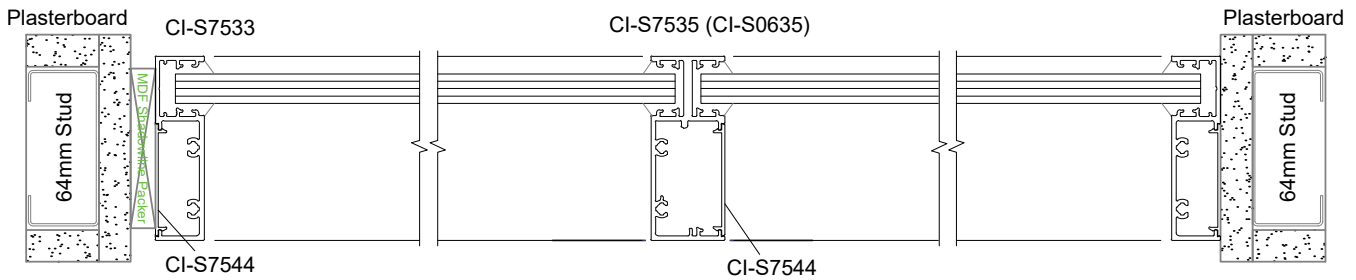

Svelte 75

Plan and Elevation Views

SVELTE 75 - WALLS AND WINDOWS

ELEVATION VIEW

SVELTE 75
Offset Glaze

SVELTE 75
Offset Glaze
with Back to Back Frame

SVELTE 75
Double Glaze

SVELTE 75 - WALLS AND WINDOWS

PLAN VIEW

SVELTE 75
Offset Glaze with Back to Back Frame

SVELTE 75
Offset Glaze with Mullion

SVELTE 75
Double Glaze with Butt Joint

SVELTE 75
Offset Glaze Sidelight and Aluminium Door with Offset Door Stop

SVELTE 75 - WALLS AND WINDOWS

PLAN VIEW

SVELTE 75
Double Glaze with Mullion

SVELTE 75
Double Glaze Sidelight and Aluminium Door

SVELTE 75
Offset Glaze Sidelight and Aluminium Door

SVELTE 75
Double Glaze Sidelight and Aluminium Door with Offset Door Stop

SVELTE 75 - DOORS

ELEVATION VIEW

SVELTE 75
Timber Door 38 mm Wide

SVELTE 75
Aurora Door 44 mm Wide

SVELTE 75
Barwon Door 38 mm Wide

SVELTE 75
Barwon Door 38 mm Wide

SVELTE 75
Offset Glazed Window to
match S7546 Sliding Track