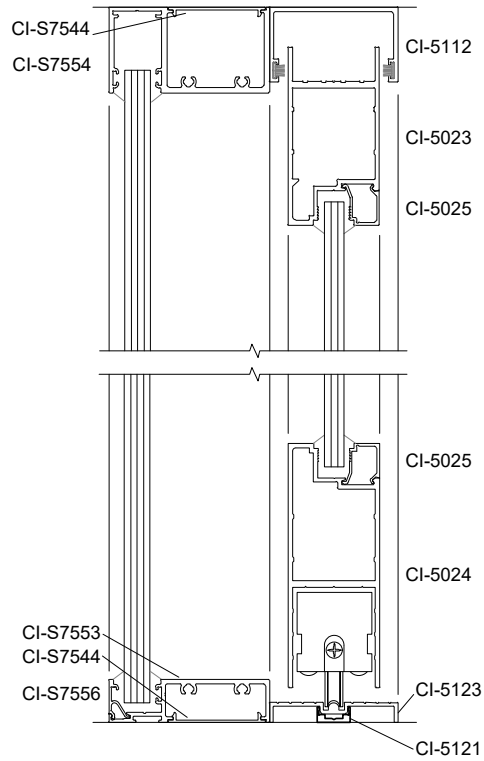

SVELTE 75 - DOORS

ELEVATION VIEW

SVELTE 75
Timber Door 38 mm Wide

SVELTE 75
Aurora Door 44 mm Wide

SVELTE 75
Barwon Door 38 mm Wide

SVELTE 75
Barwon Door 38 mm Wide

SVELTE 75
Offset Glazed Window to
match S7546 Sliding Track

SVELTE 75 - DOORS

ELEVATION VIEW

SVELTE 75
Sliding Door - Top Roller

** When using the CI-S7546 Sliding Track, we recommend the CI-S7554 Window Frame at the head of Windows for consistency.*

SVELTE 75
Offset Glazed Sliding Door
with Bottom Track