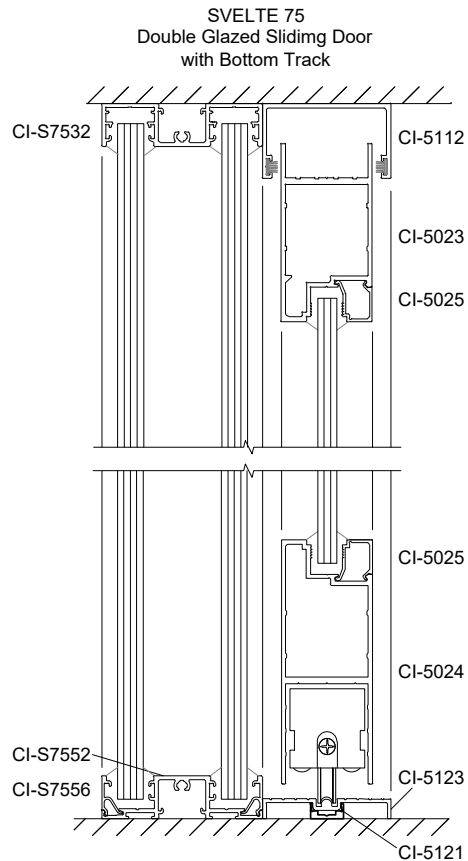

SVELTE 75 - DOORS

ELEVATION VIEW

SVELTE 75
Timber Door 38 mm Wide

SVELTE 75
Aurora Door 44 mm Wide

SVELTE 75
Barwon Door 38 mm Wide

SVELTE 75
Barwon Door 38 mm Wide

SVELTE 75
Offset Glazed Window to
match S7546 Sliding Track

SVELTE 75 - DOORS

ELEVATION VIEW

SVELTE 75
Sliding Door - Top Roller

** When using the CI-S7546 Sliding Track, we recommend the CI-S7554 Window Frame at the head of Windows for consistency.*

SVELTE 75
Offset Glazed Sliding Door
with Bottom Track