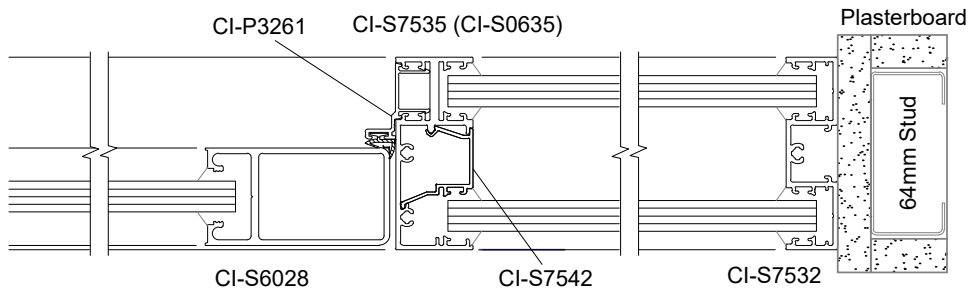

PLAN VIEW

SVELTE 75
Offset Glaze with Back to Back Frame

SVELTE 75
Offset Glaze with Mullion

SVELTE 75
Double Glaze with Butt Joint

SVELTE 75
Offset Glaze Sidelight and Aluminium Door with Offset Door Stop

SVELTE 75 - WALLS AND WINDOWS

PLAN VIEW

SVELTE 75
Double Glaze with Mullion

SVELTE 75
Double Glaze Sidelight and Aluminium Door

SVELTE 75
Offset Glaze Sidelight and Aluminium Door

SVELTE 75
Double Glaze Sidelight and Aluminium Door with Offset Door Stop

SVELTE 75 - DOORS

ELEVATION VIEW

SVELTE 75
Timber Door 38 mm Wide

SVELTE 75
Aurora Door 44 mm Wide

SVELTE 75
Barwon Door 38 mm Wide

SVELTE 75
Barwon Door 38 mm Wide

SVELTE 75
Offset Glazed Window to
match S7546 Sliding Track