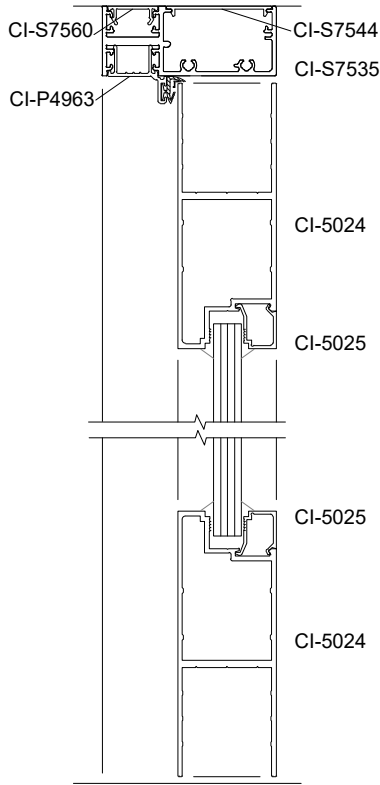

SVELTE 75 - DOORS

ELEVATION VIEW

SVELTE 75
Timber Door 38 mm Wide

SVELTE 75
Aurora Door 44 mm Wide

SVELTE 75
Barwon Door 38 mm Wide

SVELTE 75
Barwon Door 38 mm Wide

SVELTE 75
Offset Glazed Window to
match S7546 Sliding Track