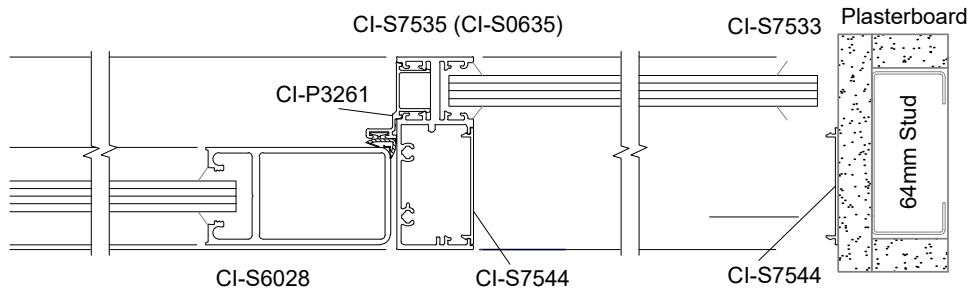

SVELTE 75 - WALLS AND WINDOWS

PLAN VIEW

SVELTE 75
Double Glaze with Mullion

SVELTE 75
Double Glaze Sidelight and Aluminium Door

SVELTE 75
Offset Glaze Sidelight and Aluminium Door

SVELTE 75
Double Glaze Sidelight and Aluminium Door with Offset Door Stop

SVELTE 75 - DOORS

ELEVATION VIEW

SVELTE 75
Timber Door 38 mm Wide

SVELTE 75
Aurora Door 44 mm Wide

SVELTE 75
Barwon Door 38 mm Wide

SVELTE 75
Barwon Door 38 mm Wide

SVELTE 75
Offset Glazed Window to
match S7546 Sliding Track