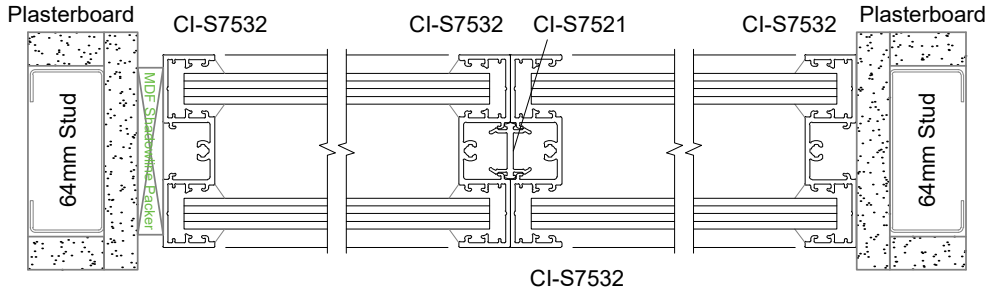

Svelte 75

Plan and Elevation Views

SVELTE 75 - WALLS AND WINDOWS

ELEVATION VIEW

SVELTE 75
Offset Glaze

SVELTE 75
Offset Glaze
with Back to Back Frame

SVELTE 75
Double Glaze

SVELTE 75 - WALLS AND WINDOWS

PLAN VIEW

SVELTE 75
Offset Glaze with Back to Back Frame

SVELTE 75
Offset Glaze with Mullion

SVELTE 75
Double Glaze with Butt Joint

SVELTE 75
Offset Glaze Sidelight and Aluminium Door with Offset Door Stop

SVELTE 75 - WALLS AND WINDOWS

PLAN VIEW

SVELTE 75
Double Glaze with Mullion

SVELTE 75
Double Glaze Sidelight and Aluminium Door

SVELTE 75
Offset Glaze Sidelight and Aluminium Door

SVELTE 75
Double Glaze Sidelight and Aluminium Door with Offset Door Stop

SVELTE 75 - DOORS

ELEVATION VIEW

SVELTE 75
Timber Door 38 mm Wide

SVELTE 75
Aurora Door 44 mm Wide

SVELTE 75
Barwon Door 38 mm Wide

SVELTE 75
Barwon Door 38 mm Wide

SVELTE 75
Offset Glazed Window to
match S7546 Sliding Track