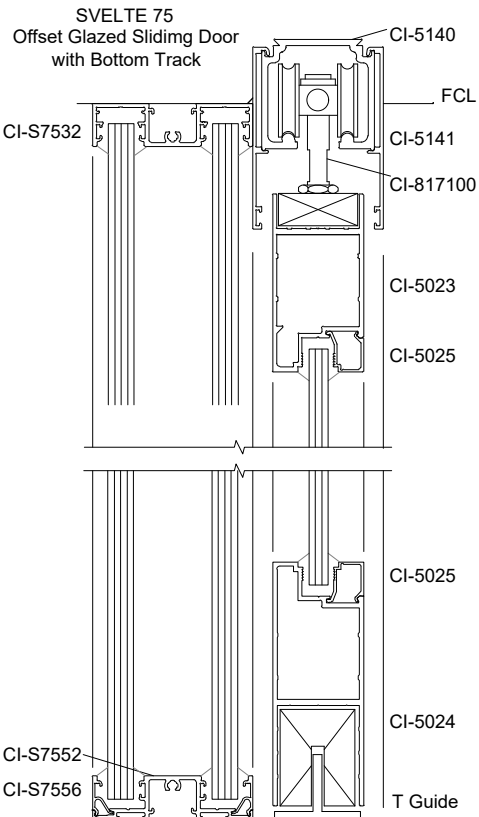

SVELTE 75 - DOORS

ELEVATION VIEW

SVELTE 75
Timber Door 38 mm Wide

SVELTE 75
Aurora Door 44 mm Wide

SVELTE 75
Barwon Door 38 mm Wide

SVELTE 75
Barwon Door 38 mm Wide

SVELTE 75
Offset Glazed Window to
match S7546 Sliding Track

SVELTE 75 - DOORS

ELEVATION VIEW

SVELTE 75
Sliding Door - Top Roller

** When using the CI-S7546 Sliding Track, we recommend the CI-S7554 Window Frame at the head of Windows for consistency.*

SVELTE 75
Offset Glazed Sliding Door
with Bottom Track