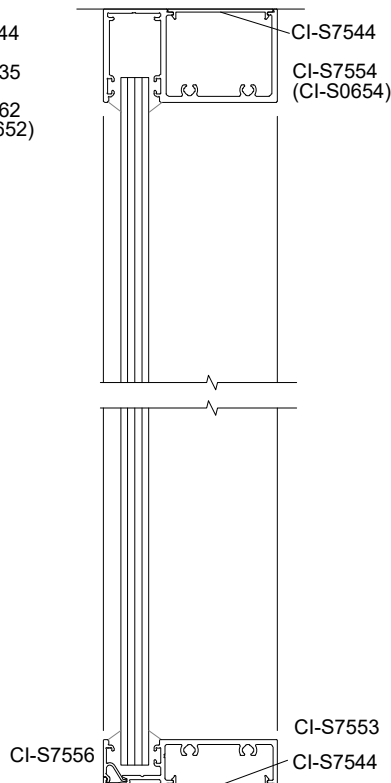

SVELTE 75 - DOORS

ELEVATION VIEW

SVELTE 75
Timber Door 38 mm Wide

SVELTE 75
Aurora Door 44 mm Wide

SVELTE 75
Barwon Door 38 mm Wide

SVELTE 75
Barwon Door 38 mm Wide

SVELTE 75
Offset Glazed Window to
match S7546 Sliding Track

SVELTE 75 - DOORS

ELEVATION VIEW

SVELTE 75
Sliding Door - Top Roller

** When using the CI-S7546 Sliding Track, we recommend the CI-S7554 Window Frame at the head of Windows for consistency.*

SVELTE 75
Offset Glazed Sliding Door
with Bottom Track