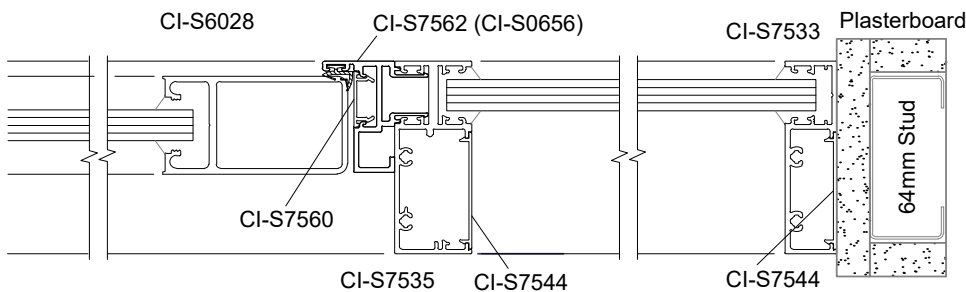

PLAN VIEW

SVELTE 75
Offset Glaze with Back to Back Frame

SVELTE 75
Offset Glaze with Mullion

SVELTE 75
Double Glaze with Butt Joint

SVELTE 75
Offset Glaze Sidelight and Aluminium Door with Offset Door Stop

SVELTE 75 - WALLS AND WINDOWS

PLAN VIEW

SVELTE 75
Double Glaze with Mullion

SVELTE 75
Double Glaze Sidelight and Aluminium Door

SVELTE 75
Offset Glaze Sidelight and Aluminium Door

SVELTE 75
Double Glaze Sidelight and Aluminium Door with Offset Door Stop

SVELTE 75 - DOORS

ELEVATION VIEW

SVELTE 75
Timber Door 38 mm Wide

SVELTE 75
Aurora Door 44 mm Wide

SVELTE 75
Barwon Door 38 mm Wide

SVELTE 75
Barwon Door 38 mm Wide

SVELTE 75
Offset Glazed Window to
match S7546 Sliding Track