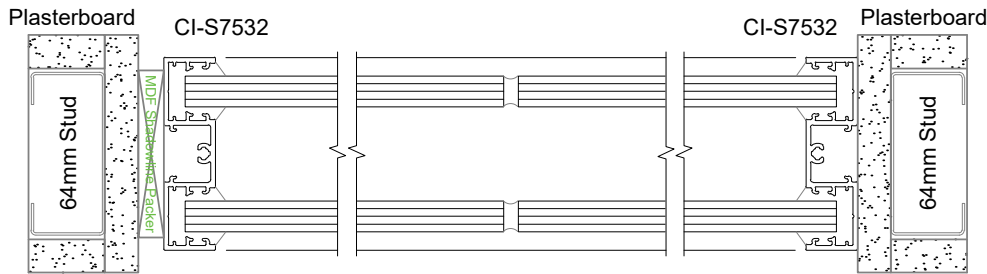

Svelte 75

Plan and Elevation Views

SVELTE 75 - WALLS AND WINDOWS

ELEVATION VIEW

SVELTE 75
Offset Glaze

SVELTE 75
Offset Glaze
with Back to Back Frame

SVELTE 75
Double Glaze

SVELTE 75 - WALLS AND WINDOWS

PLAN VIEW

SVELTE 75
Offset Glaze with Back to Back Frame

SVELTE 75
Offset Glaze with Mullion

SVELTE 75
Double Glaze with Butt Joint

SVELTE 75
Offset Glaze Sidelight and Aluminium Door with Offset Door Stop

SVELTE 75 - WALLS AND WINDOWS

PLAN VIEW

SVELTE 75
Double Glaze with Mullion

SVELTE 75
Double Glaze Sidelight and Aluminium Door

SVELTE 75
Offset Glaze Sidelight and Aluminium Door

SVELTE 75
Double Glaze Sidelight and Aluminium Door with Offset Door Stop

SVELTE 75 - DOORS

ELEVATION VIEW

SVELTE 75
Timber Door 38 mm Wide

SVELTE 75
Aurora Door 44 mm Wide

SVELTE 75
Barwon Door 38 mm Wide

SVELTE 75
Barwon Door 38 mm Wide

SVELTE 75
Offset Glazed Window to
match S7546 Sliding Track