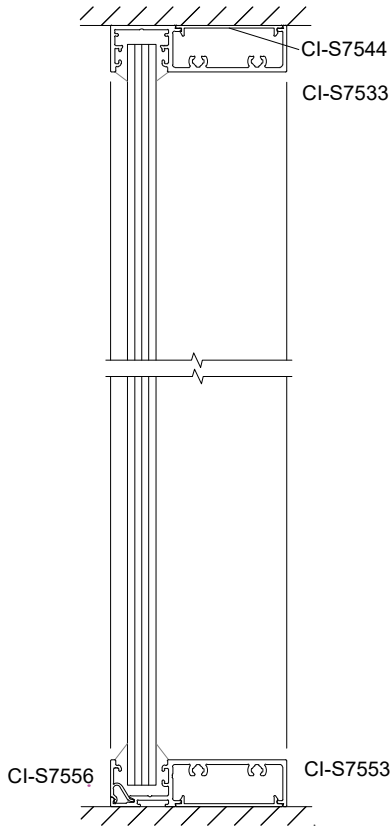

Svelte 75

Plan and Elevation Views

SVELTE 75 - WALLS AND WINDOWS

ELEVATION VIEW

SVELTE 75
Offset Glaze

SVELTE 75
Offset Glaze
with Back to Back Frame

SVELTE 75
Double Glaze

SVELTE 75 - WALLS AND WINDOWS

PLAN VIEW

SVELTE 75
Offset Glaze with Back to Back Frame

SVELTE 75
Offset Glaze with Mullion

SVELTE 75
Double Glaze with Butt Joint

SVELTE 75
Offset Glaze Sidelight and Aluminium Door with Offset Door Stop

SVELTE 75 - DOORS

ELEVATION VIEW

SVELTE 75
Timber Door 38 mm Wide

SVELTE 75
Aurora Door 44 mm Wide

SVELTE 75
Barwon Door 38 mm Wide

SVELTE 75
Barwon Door 38 mm Wide

SVELTE 75
Offset Glazed Window to
match S7546 Sliding Track