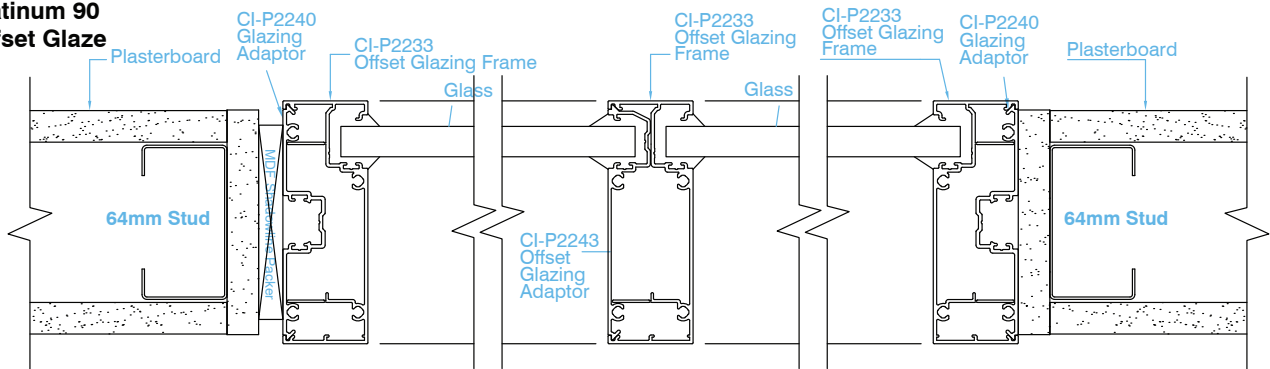

Platinum 90

Plan and Elevation Views

PLATINUM 90 - WALLS AND WINDOWS

ELEVATION VIEW

Single Glaze

Single Glaze Half Wall

Platinum 90 Single Glaze using sill bead

Platinum 90 Offset Glaze

PLATINUM 90 - WALLS AND WINDOWS

ELEVATION VIEW

Offset Glaze using Sill Bead

Double Glaze

**Platinum 90
Double Glaze using Sill Bead**

**Platinum 90
Plaster Wall with Shadowline**

PLATINUM 90 - WALLS AND WINDOWS

PLAN VIEW

Platinum 90 Single Glaze

Platinum 90 Offset Glaze

Platinum 90 Double Glaze

Platinum 90 Single Glaze Sidelight and Door

PLATINUM 90 - WALLS AND WINDOWS

PLAN VIEW

Platinum 90
Offset Glaze Sidelight and Door