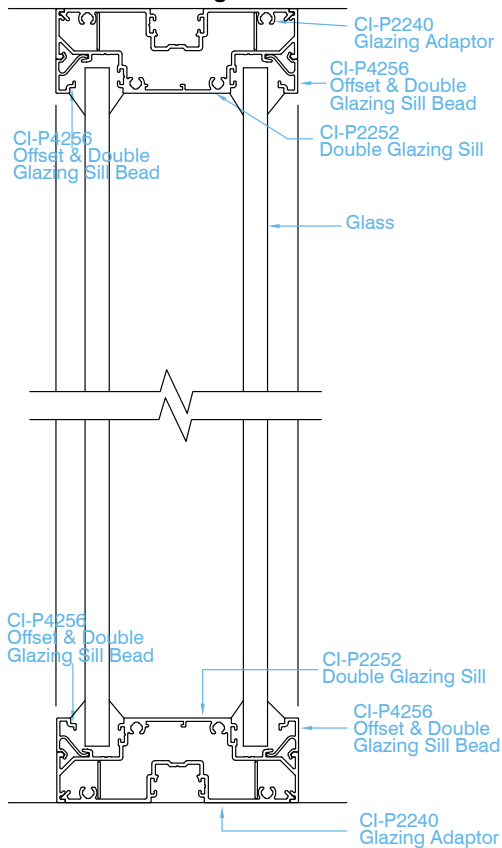

PLATINUM 90 - WALLS AND WINDOWS

ELEVATION VIEW

Offset Glaze using Sill Bead

Double Glaze

**Platinum 90
Double Glaze using Sill Bead**

**Platinum 90
Plaster Wall with Shadowline**

PLATINUM 90 - WALLS AND WINDOWS

PLAN VIEW

Platinum 90 Single Glaze

Platinum 90 Offset Glaze

Platinum 90 Double Glaze

Platinum 90 Single Glaze Sidelight and Door

PLATINUM 90 - WALLS AND WINDOWS

PLAN VIEW

Platinum 90
Offset Glaze Sidelight and Door