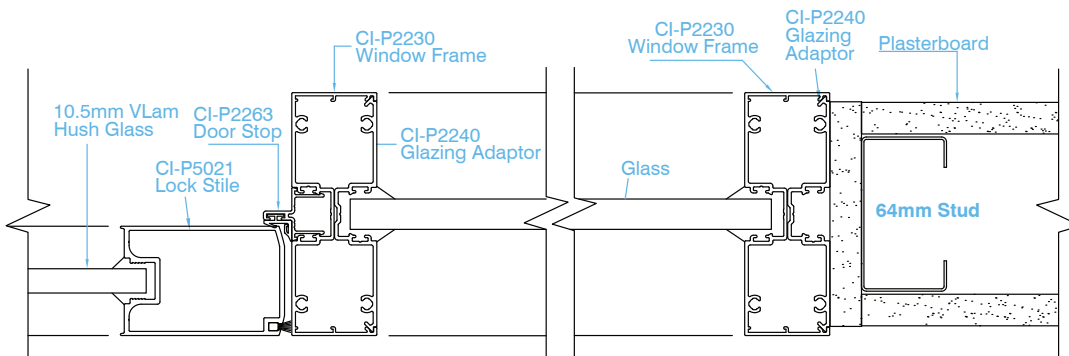

PLAN VIEW

Platinum 90 Single Glaze

Platinum 90 Offset Glaze

Platinum 90 Double Glaze

Platinum 90 Single Glaze Sidelight and Door

PLATINUM 90 - WALLS AND WINDOWS

PLAN VIEW

Platinum 90
Offset Glaze Sidelight and Door

Platinum 90
Double Glaze Sidelight and Door

Platinum 90
Plaster Wall with Shadowline / no Shadowline

PLATINUM 90 - DOORS

ELEVATION VIEW

**Platinum 90
Timber Hinge Door**

**Platinum 90
Aluminium Hinge Door**

**Platinum 90
Offset Glaze with Sliding Door**

**Platinum 90
Offset Glaze with Sliding Door Bottom Track**

PLATINUM 90 - DOORS

PLAN VIEW

Platinum 90 Timber Hinge Door

Platinum 90 Aluminium Hinge Door

Platinum 90 Aluminium Wide Hinge Door