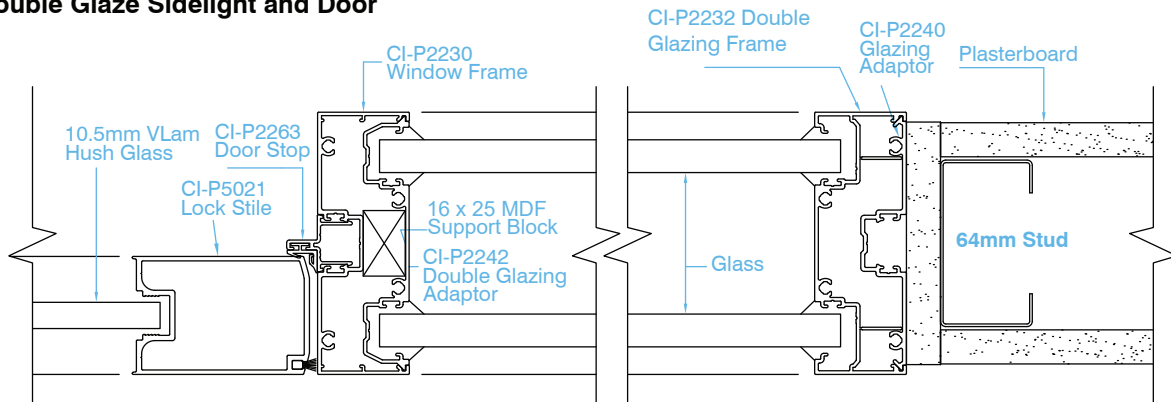

PLAN VIEW

Platinum 90 Single Glaze

Platinum 90 Offset Glaze

Platinum 90 Double Glaze

Platinum 90 Single Glaze Sidelight and Door

PLATINUM 90 - WALLS AND WINDOWS

PLAN VIEW

Platinum 90
Offset Glaze Sidelight and Door

Platinum 90
Double Glaze Sidelight and Door

Platinum 90
Plaster Wall with Shadowline / no Shadowline

PLATINUM 90 - DOORS

ELEVATION VIEW

**Platinum 90
Timber Hinge Door**

**Platinum 90
Aluminium Hinge Door**

**Platinum 90
Offset Glaze with Sliding Door**

**Platinum 90
Offset Glaze with Sliding Door Bottom Track**

PLATINUM 90 - DOORS

PLAN VIEW

Platinum 90 Timber Hinge Door

Platinum 90 Aluminium Hinge Door

Platinum 90 Aluminium Wide Hinge Door