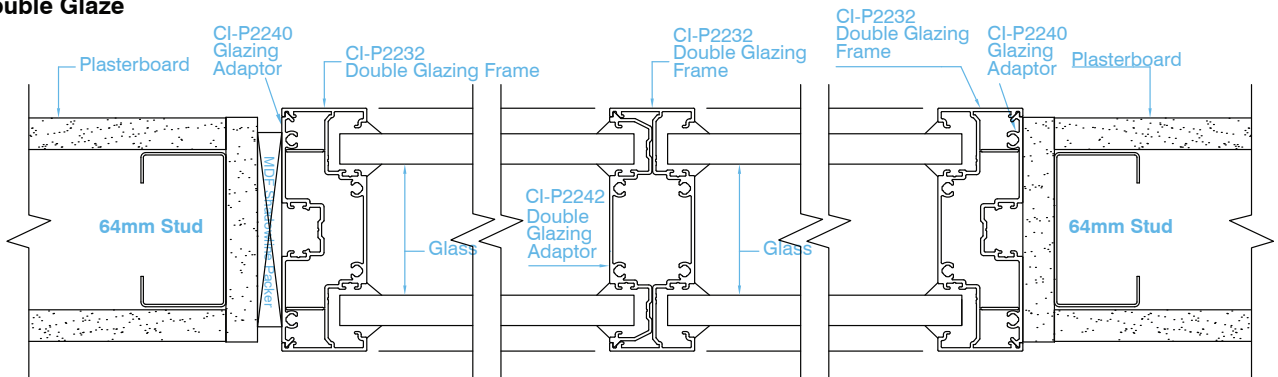

PLAN VIEW

Platinum 90 Single Glaze

Platinum 90 Offset Glaze

Platinum 90 Double Glaze

Platinum 90 Single Glaze Sidelight and Door

PLATINUM 90 - WALLS AND WINDOWS

PLAN VIEW

Platinum 90
Offset Glaze Sidelight and Door

Platinum 90
Double Glaze Sidelight and Door

Platinum 90
Plaster Wall with Shadowline / no Shadowline

PLATINUM 90 - DOORS

ELEVATION VIEW

**Platinum 90
Timber Hinge Door**

**Platinum 90
Aluminium Hinge Door**

**Platinum 90
Offset Glaze with Sliding Door**

**Platinum 90
Offset Glaze with Sliding Door Bottom Track**

PLATINUM 90 - DOORS

PLAN VIEW

Platinum 90 Timber Hinge Door

Platinum 90 Aluminium Hinge Door

Platinum 90 Aluminium Wide Hinge Door