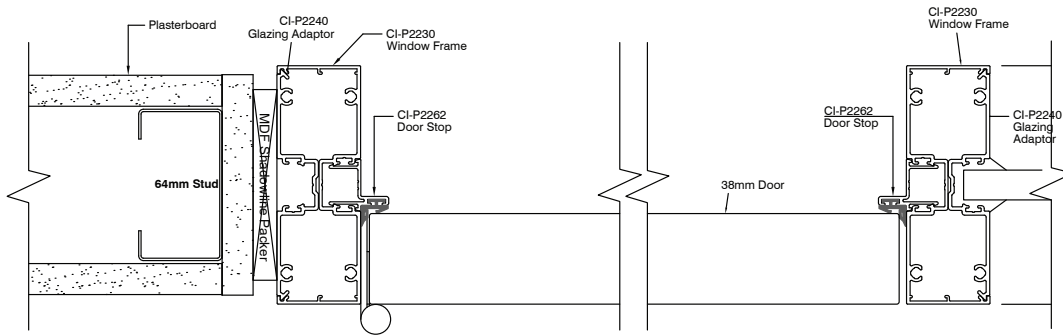

**Platinum 90
Offset Glaze with Sliding Door**

**Platinum 90
Offset Glaze with Sliding Door Bottom Track**

PLATINUM 90 - DOORS

PLAN VIEW

Platinum 90 Timber Hinge Door

Platinum 90 Aluminium Hinge Door

Platinum 90 Aluminium Wide Hinge Door

Platinum 90 Offset Glaze with Sliding Door

PLATINUM 90 - DOORS

PLAN VIEW

Platinum 90 Offset Glaze with Sliding Door Bottom Track

VIC

23 Scanlon Drive
Epping, VIC, 3076
T: 03 9355 0700

sales@criterionindustries.com.au