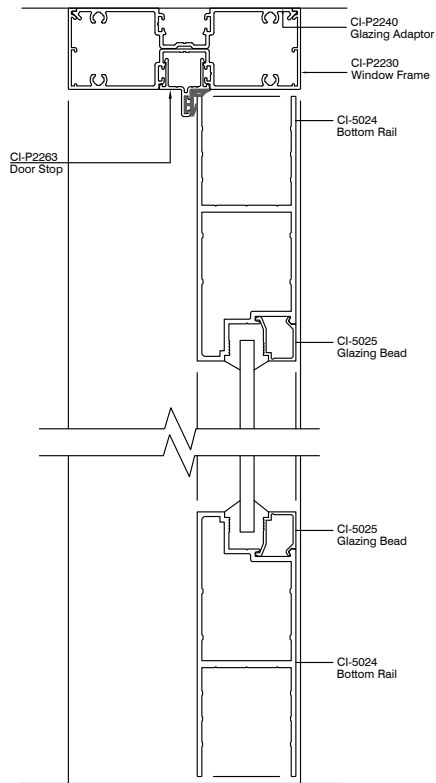

Platinum 90
Double Glaze Sidelight and Door

Platinum 90
Plaster Wall with Shadowline / no Shadowline

PLATINUM 90 - DOORS

ELEVATION VIEW

**Platinum 90
Timber Hinge Door**

**Platinum 90
Aluminium Hinge Door**

**Platinum 90
Offset Glaze with Sliding Door**

**Platinum 90
Offset Glaze with Sliding Door Bottom Track**

PLATINUM 90 - DOORS

PLAN VIEW

Platinum 90 Timber Hinge Door

Platinum 90 Aluminium Hinge Door

Platinum 90 Aluminium Wide Hinge Door