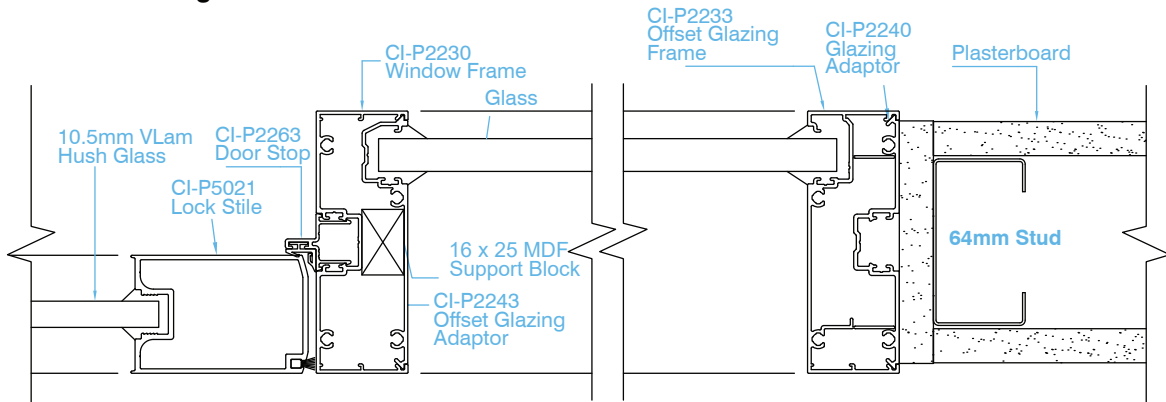

PLAN VIEW

Platinum 90 Single Glaze

Platinum 90 Offset Glaze

Platinum 90 Double Glaze

Platinum 90 Single Glaze Sidelight and Door

PLATINUM 90 - WALLS AND WINDOWS

PLAN VIEW

Platinum 90
Offset Glaze Sidelight and Door

Platinum 90
Double Glaze Sidelight and Door

Platinum 90
Plaster Wall with Shadowline / no Shadowline

PLATINUM 90 - DOORS

ELEVATION VIEW

**Platinum 90
Timber Hinge Door**

**Platinum 90
Aluminium Hinge Door**