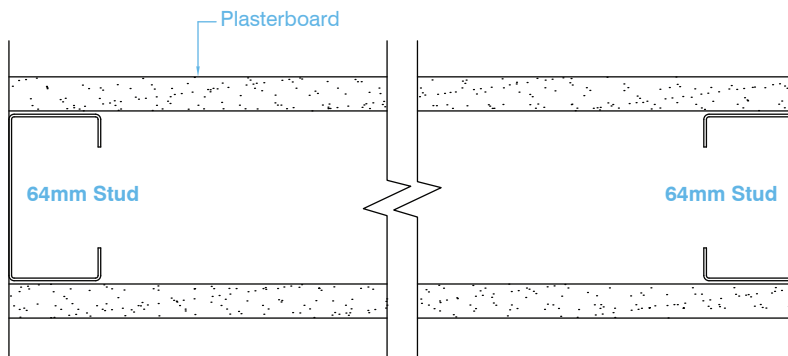

PLAN VIEW

Platinum 90 Single Glaze

Platinum 90 Offset Glaze

Platinum 90 Double Glaze

Platinum 90 Single Glaze Sidelight and Door

PLATINUM 90 - WALLS AND WINDOWS

PLAN VIEW

Platinum 90
Offset Glaze Sidelight and Door

Platinum 90
Double Glaze Sidelight and Door

Platinum 90
Plaster Wall with Shadowline / no Shadowline

PLATINUM 90 - DOORS

ELEVATION VIEW

**Platinum 90
Timber Hinge Door**

**Platinum 90
Aluminium Hinge Door**