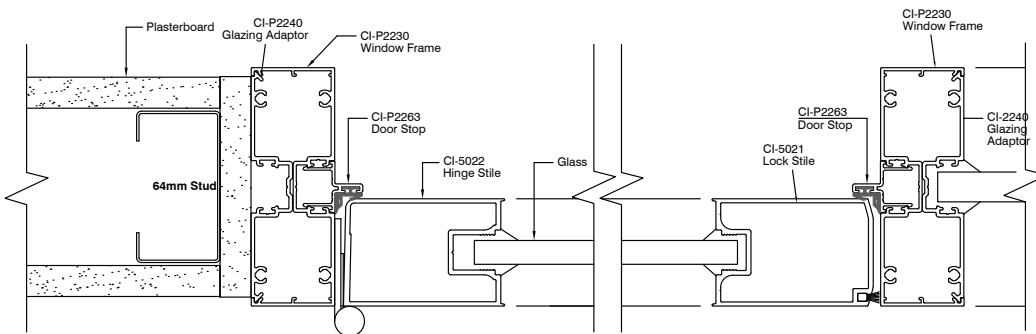

**Platinum 90
Offset Glaze with Sliding Door**

**Platinum 90
Offset Glaze with Sliding Door Bottom Track**

PLATINUM 90 - DOORS

PLAN VIEW

Platinum 90 Timber Hinge Door

Platinum 90 Aluminium Hinge Door

Platinum 90 Aluminium Wide Hinge Door

Platinum 90 Offset Glaze with Sliding Door

PLATINUM 90 - DOORS

PLAN VIEW

Platinum 90 Offset Glaze with Sliding Door Bottom Track

VIC

23 Scanlon Drive
Epping, VIC, 3076
T: 03 9355 0700

sales@criterionindustries.com.au