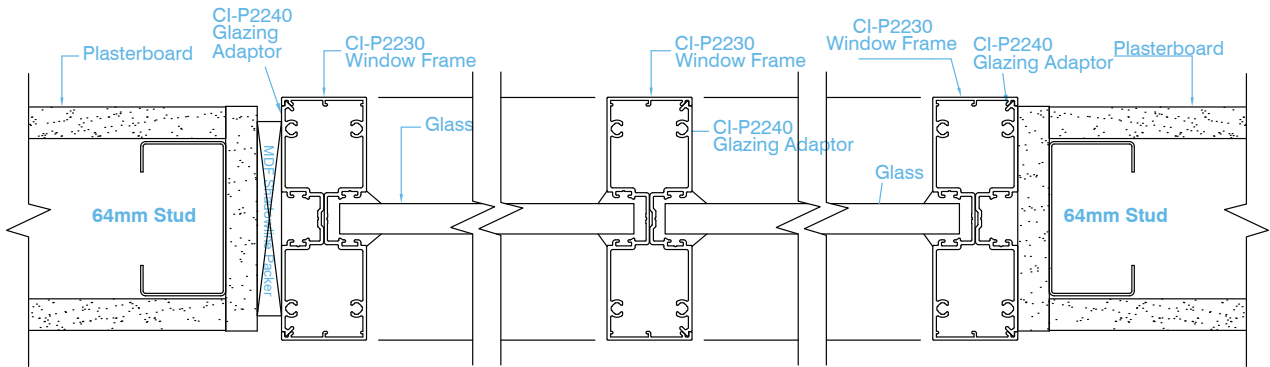

Platinum 90

Plan and Elevation Views

PLATINUM 90 - WALLS AND WINDOWS

ELEVATION VIEW

Single Glaze

Single Glaze Half Wall

Platinum 90 Single Glaze using sill bead

Platinum 90 Offset Glaze

PLATINUM 90 - WALLS AND WINDOWS

ELEVATION VIEW

Offset Glaze using Sill Bead

Double Glaze

**Platinum 90
Double Glaze using Sill Bead**

**Platinum 90
Plaster Wall with Shadowline**

PLATINUM 90 - WALLS AND WINDOWS

PLAN VIEW

Platinum 90 Single Glaze

Platinum 90 Offset Glaze

Platinum 90 Double Glaze

Platinum 90 Single Glaze Sidelight and Door

PLATINUM 90 - WALLS AND WINDOWS

PLAN VIEW

Platinum 90
Offset Glaze Sidelight and Door