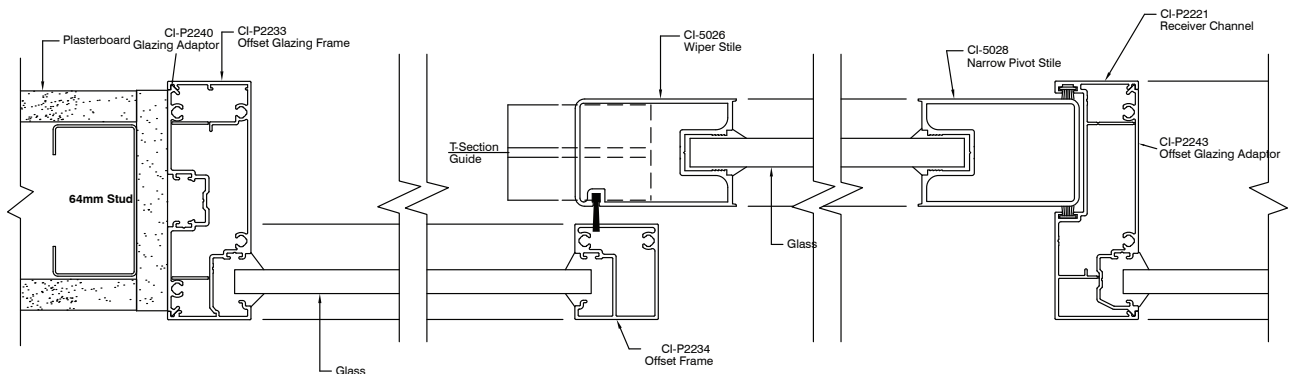

**Platinum 90
Offset Glaze with Sliding Door**

**Platinum 90
Offset Glaze with Sliding Door Bottom Track**

PLATINUM 90 - DOORS

PLAN VIEW

Platinum 90 Timber Hinge Door

Platinum 90 Aluminium Hinge Door

Platinum 90 Aluminium Wide Hinge Door

Platinum 90 Offset Glaze with Sliding Door

PLATINUM 90 - DOORS

PLAN VIEW

Platinum 90 Offset Glaze with Sliding Door Bottom Track

VIC

23 Scanlon Drive
Epping, VIC, 3076
T: 03 9355 0700

sales@criterionindustries.com.au