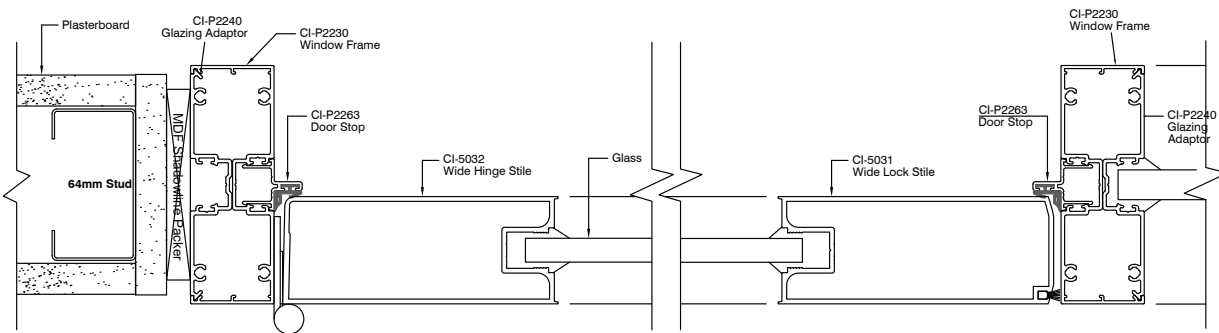

**Platinum 90
Offset Glaze with Sliding Door**

**Platinum 90
Offset Glaze with Sliding Door Bottom Track**

PLATINUM 90 - DOORS

PLAN VIEW

Platinum 90 Timber Hinge Door

Platinum 90 Aluminium Hinge Door

Platinum 90 Aluminium Wide Hinge Door

Platinum 90 Offset Glaze with Sliding Door

PLATINUM 90 - DOORS

PLAN VIEW

Platinum 90 Offset Glaze with Sliding Door Bottom Track

VIC

23 Scanlon Drive
Epping, VIC, 3076
T: 03 9355 0700

sales@criterionindustries.com.au