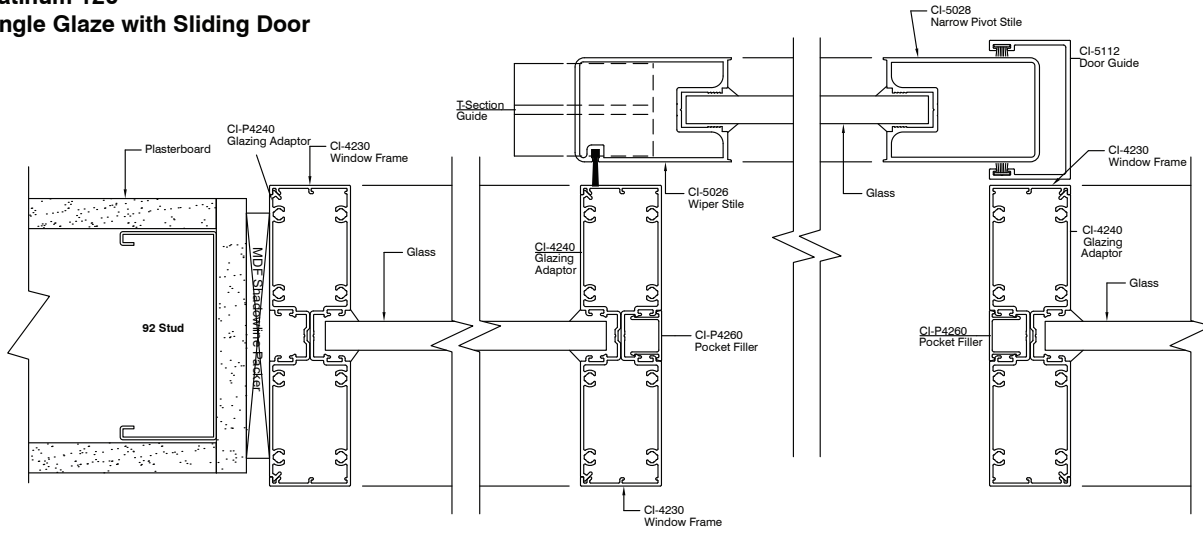

PLATINUM 120 - DOORS

PLAN VIEW

Platinum 120 Single Glaze with Sliding Door