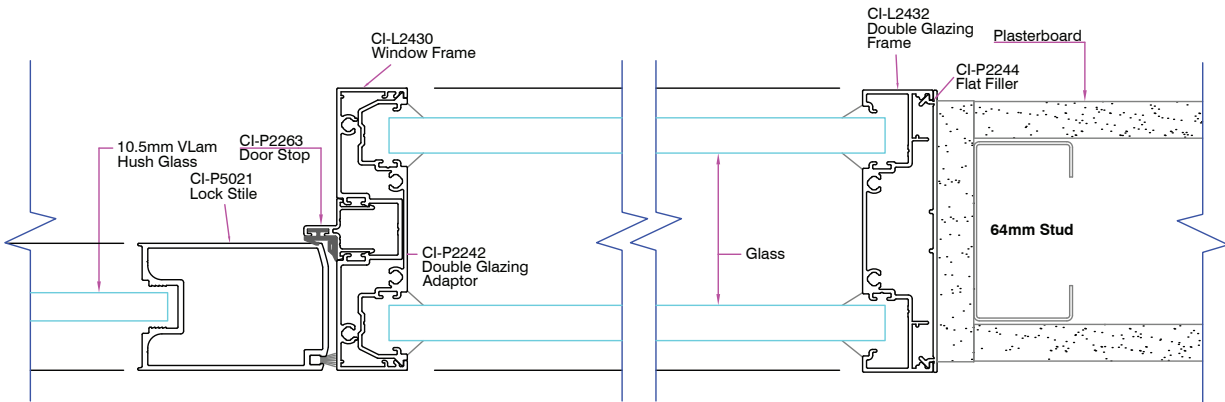

**Linium 90
Double Plaster Wall with Shadowline**

**Linium 90
Plaster Wall with no Shadowline**

**Linium 90
Double Plaster Wall with no Shadowline**

LINIUM 90 - WALLS AND WINDOWS

PLAN VIEW

Linium 90 Single Glaze

Linium 90 Offset Glaze

Linium 90 Double Glaze

Linium 90 Single Glaze Sidelight and Door

LINIUM 90 - WALLS AND WINDOWS

PLAN VIEW

Linium 90 Offset Glaze Sidelight and Door

Linium 90 Double Glaze Sidelight and Door

Linium 90 Plaster Wall with Shadowline / no Shadowline

LINIUM 90 - DOORS

ELEVATION VIEW

**Linium 90
Timber Hinge Door**

**Linium 90
Single Glaze with Sliding Door**

**Linium 90
Aluminium Hinge Door**

**Linium 90
Single Glaze with Sliding Door Bottom Track**

LINIUM 90 - DOORS

PLAN VIEW

Linium 90 Timber Hinge Door

Linium 90 Aluminium Hinge Door

Linium 90 Aluminium Wide Hinge Door

LINIUM 90 - DOORS

PLAN VIEW

Linium 90 Single Glaze with Sliding Door