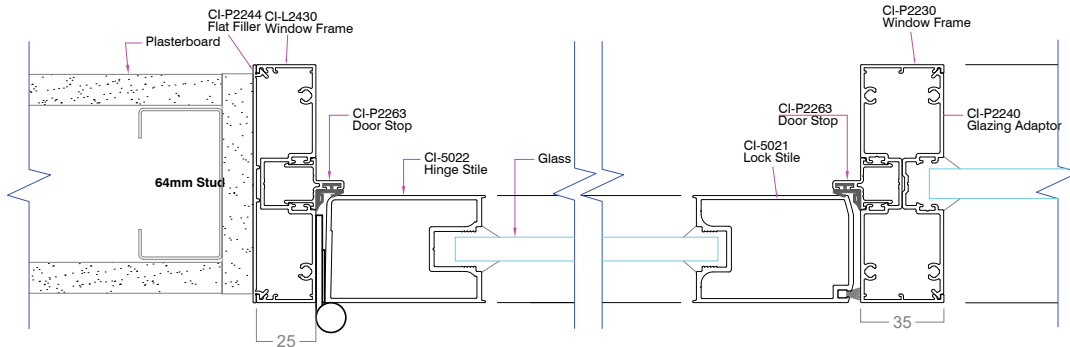

Linium 90 Offset Glaze

Linium 90 Double Glaze

Linium 90 Single Glaze Sidelight and Door

LINIUM 90 - WALLS AND WINDOWS

PLAN VIEW

Linium 90 Offset Glaze Sidelight and Door

Linium 90 Double Glaze Sidelight and Door

Linium 90 Plaster Wall with Shadowline / no Shadowline

LINIUM 90 - DOORS

ELEVATION VIEW

**Linium 90
Timber Hinge Door**

**Linium 90
Single Glaze with Sliding Door**

**Linium 90
Aluminium Hinge Door**

**Linium 90
Single Glaze with Sliding Door Bottom Track**

LINIUM 90 - DOORS

PLAN VIEW

Linium 90 Timber Hinge Door

Linium 90 Aluminium Hinge Door

Linium 90 Aluminium Wide Hinge Door

LINIUM 90 - DOORS

PLAN VIEW

Linium 90 Single Glaze with Sliding Door