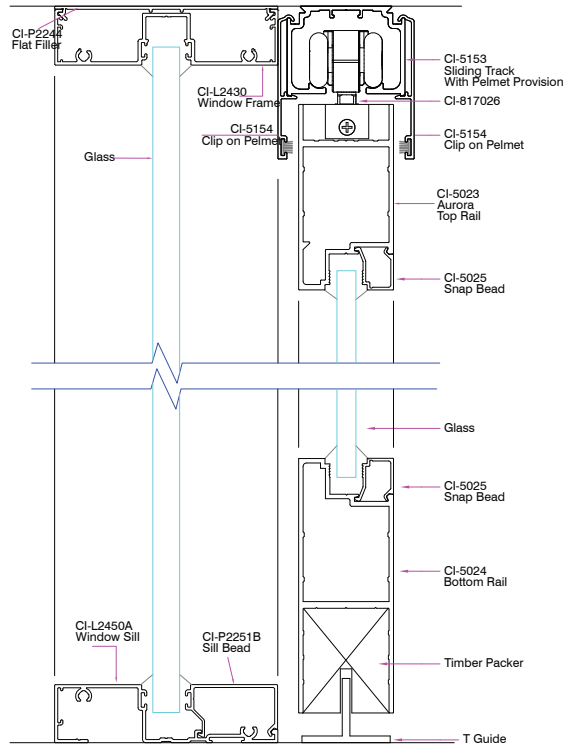

Linium 90 Offset Glaze

Linium 90 Double Glaze

Linium 90 Single Glaze Sidelight and Door

LINIUM 90 - WALLS AND WINDOWS

PLAN VIEW

Linium 90 Offset Glaze Sidelight and Door

Linium 90 Double Glaze Sidelight and Door

Linium 90 Plaster Wall with Shadowline / no Shadowline

LINIUM 90 - DOORS

ELEVATION VIEW

**Linium 90
Timber Hinge Door**

**Linium 90
Single Glaze with Sliding Door**

**Linium 90
Aluminium Hinge Door**

**Linium 90
Single Glaze with Sliding Door Bottom Track**

LINIUM 90 - DOORS

PLAN VIEW

Linium 90 Timber Hinge Door

Linium 90 Aluminium Hinge Door

Linium 90 Aluminium Wide Hinge Door

LINIUM 90 - DOORS

PLAN VIEW

Linium 90 Single Glaze with Sliding Door