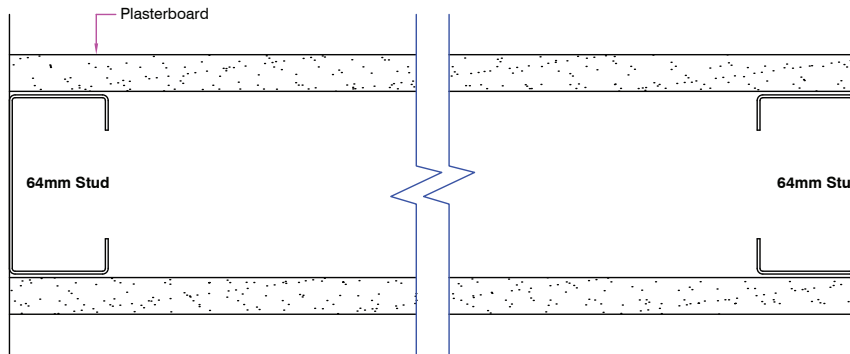

**Linium 90
Double Plaster Wall with Shadowline**

**Linium 90
Plaster Wall with no Shadowline**

**Linium 90
Double Plaster Wall with no Shadowline**

LINIUM 90 - WALLS AND WINDOWS

PLAN VIEW

Linium 90 Single Glaze

Linium 90 Offset Glaze

Linium 90 Double Glaze

Linium 90 Single Glaze Sidelight and Door

LINIUM 90 - WALLS AND WINDOWS

PLAN VIEW

Linium 90 Offset Glaze Sidelight and Door

Linium 90 Double Glaze Sidelight and Door

Linium 90 Plaster Wall with Shadowline / no Shadowline

LINIUM 90 - DOORS

ELEVATION VIEW

**Linium 90
Timber Hinge Door**

**Linium 90
Single Glaze with Sliding Door**

**Linium 90
Aluminium Hinge Door**

**Linium 90
Single Glaze with Sliding Door Bottom Track**

LINIUM 90 - DOORS

PLAN VIEW

Linium 90 Timber Hinge Door

Linium 90 Aluminium Hinge Door

Linium 90 Aluminium Wide Hinge Door

LINIUM 90 - DOORS

PLAN VIEW

Linium 90 Single Glaze with Sliding Door