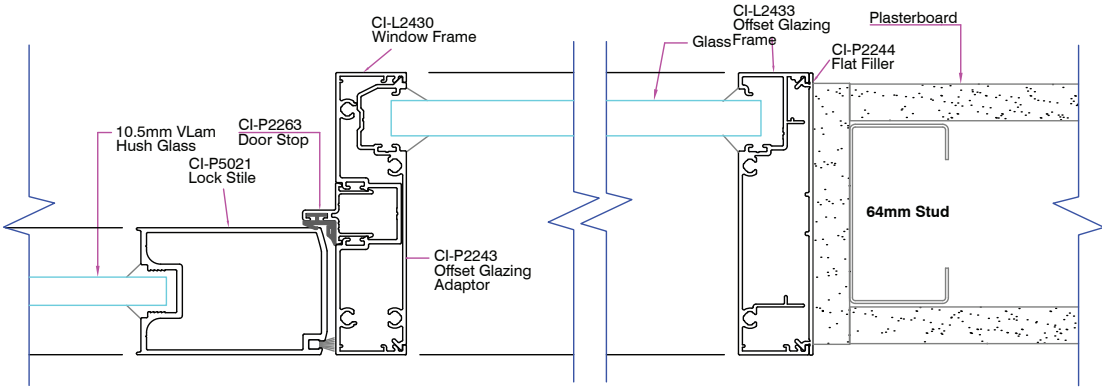

**Linium 90
Double Plaster Wall with Shadowline**

**Linium 90
Plaster Wall with no Shadowline**

**Linium 90
Double Plaster Wall with no Shadowline**

LINIUM 90 - WALLS AND WINDOWS

PLAN VIEW

Linium 90 Single Glaze

Linium 90 Offset Glaze

Linium 90 Double Glaze

Linium 90 Single Glaze Sidelight and Door

LINIUM 90 - WALLS AND WINDOWS

PLAN VIEW

Linium 90 Offset Glaze Sidelight and Door

Linium 90 Double Glaze Sidelight and Door

Linium 90 Plaster Wall with Shadowline / no Shadowline

LINIUM 90 - DOORS

ELEVATION VIEW

**Linium 90
Timber Hinge Door**

**Linium 90
Single Glaze with Sliding Door**

**Linium 90
Aluminium Hinge Door**

**Linium 90
Single Glaze with Sliding Door Bottom Track**

LINIUM 90 - DOORS

PLAN VIEW

Linium 90 Timber Hinge Door

Linium 90 Aluminium Hinge Door

Linium 90 Aluminium Wide Hinge Door

LINIUM 90 - DOORS

PLAN VIEW

Linium 90 Single Glaze with Sliding Door