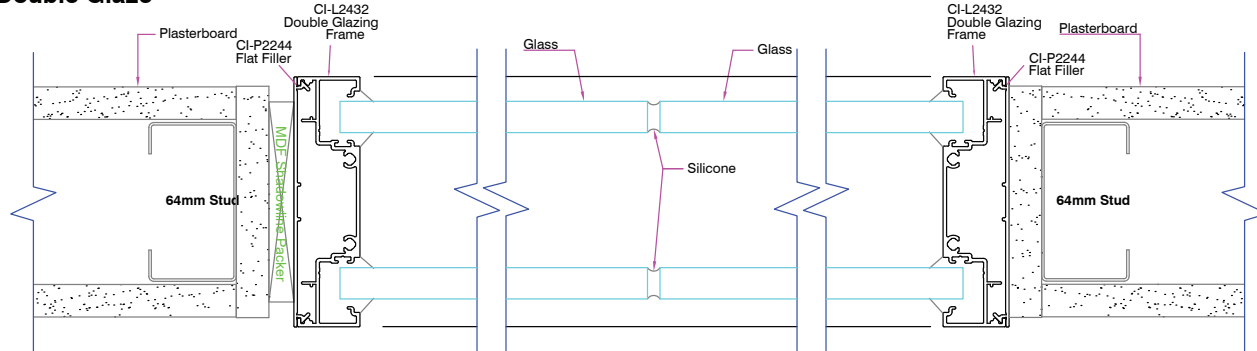

**Linium 90
Double Plaster Wall with Shadowline**

**Linium 90
Plaster Wall with no Shadowline**

**Linium 90
Double Plaster Wall with no Shadowline**

LINIUM 90 - WALLS AND WINDOWS

PLAN VIEW

Linium 90 Single Glaze

Linium 90 Offset Glaze

Linium 90 Double Glaze

Linium 90 Single Glaze Sidelight and Door

LINIUM 90 - WALLS AND WINDOWS

PLAN VIEW

Linium 90 Offset Glaze Sidelight and Door

Linium 90 Double Glaze Sidelight and Door

Linium 90 Plaster Wall with Shadowline / no Shadowline

LINIUM 90 - DOORS

ELEVATION VIEW

**Linium 90
Timber Hinge Door**

**Linium 90
Single Glaze with Sliding Door**

**Linium 90
Aluminium Hinge Door**

**Linium 90
Single Glaze with Sliding Door Bottom Track**