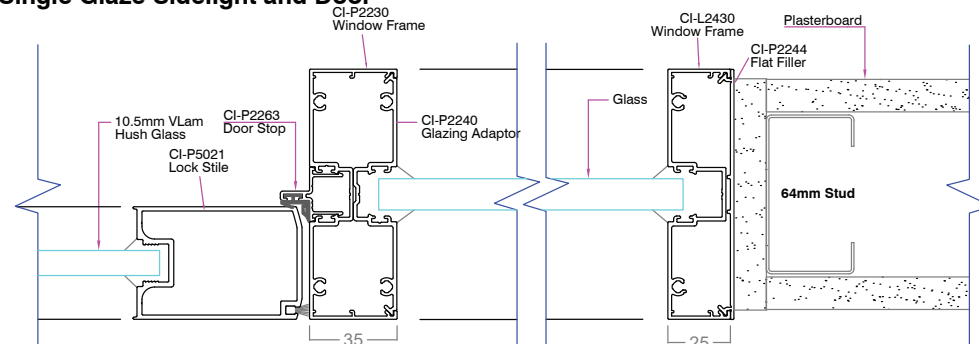

LINIUM 90 - WALLS AND WINDOWS

ELEVATION VIEW

**Linium 90
Offset Glaze using Sill Bead**

**Linium 90
Double Glaze**

**Linium 90
Double Glaze using Sill Bead**

LINIUM 90 - WALLS AND WINDOWS

ELEVATION VIEW

**Linium 90
Plaster Wall with Shadowline**

**Linium 90
Double Plaster Wall with Shadowline**

**Linium 90
Plaster Wall with no Shadowline**

**Linium 90
Double Plaster Wall with no Shadowline**

LINIUM 90 - WALLS AND WINDOWS

PLAN VIEW

Linium 90 Single Glaze

Linium 90 Offset Glaze

Linium 90 Double Glaze

Linium 90 Single Glaze Sidelight and Door

LINIUM 90 - WALLS AND WINDOWS

PLAN VIEW

Linium 90 Offset Glaze Sidelight and Door

Linium 90 Double Glaze Sidelight and Door

Linium 90 Plaster Wall with Shadowline / no Shadowline

LINIUM 90 - DOORS

ELEVATION VIEW

**Linium 90
Timber Hinge Door**

**Linium 90
Single Glaze with Sliding Door**

**Linium 90
Aluminium Hinge Door**

**Linium 90
Single Glaze with Sliding Door Bottom Track**