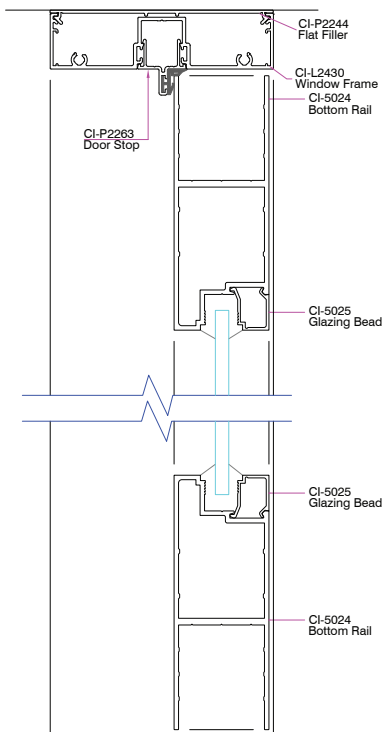

Linium 90 Offset Glaze

Linium 90 Double Glaze

Linium 90 Single Glaze Sidelight and Door

LINIUM 90 - WALLS AND WINDOWS

PLAN VIEW

Linium 90 Offset Glaze Sidelight and Door

Linium 90 Double Glaze Sidelight and Door

Linium 90 Plaster Wall with Shadowline / no Shadowline

LINIUM 90 - DOORS

ELEVATION VIEW

**Linium 90
Timber Hinge Door**

**Linium 90
Single Glaze with Sliding Door**

**Linium 90
Aluminium Hinge Door**

**Linium 90
Single Glaze with Sliding Door Bottom Track**

LINIUM 90 - DOORS

PLAN VIEW

Linium 90 Timber Hinge Door

Linium 90 Aluminium Hinge Door

Linium 90 Aluminium Wide Hinge Door

LINIUM 90 - DOORS

PLAN VIEW

Linium 90 Single Glaze with Sliding Door