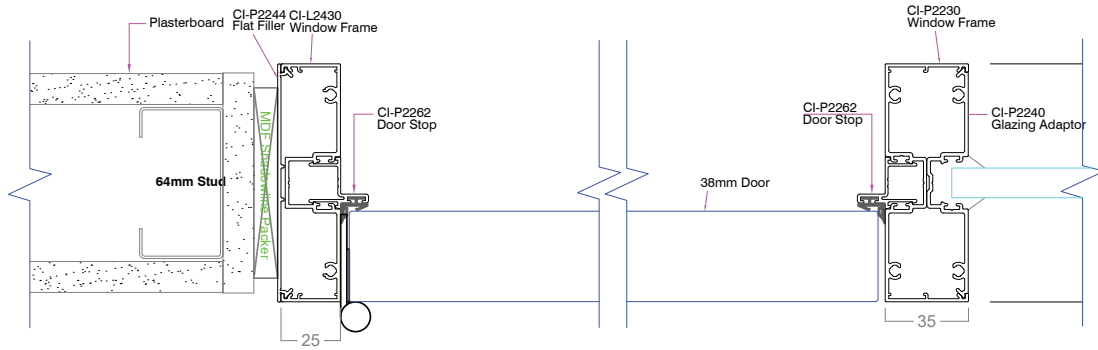

Linium 90 Offset Glaze

Linium 90 Double Glaze

Linium 90 Single Glaze Sidelight and Door

LINIUM 90 - WALLS AND WINDOWS

PLAN VIEW

Linium 90 Offset Glaze Sidelight and Door

Linium 90 Double Glaze Sidelight and Door

Linium 90 Plaster Wall with Shadowline / no Shadowline

LINIUM 90 - DOORS

ELEVATION VIEW

**Linium 90
Timber Hinge Door**

**Linium 90
Single Glaze with Sliding Door**

**Linium 90
Aluminium Hinge Door**

**Linium 90
Single Glaze with Sliding Door Bottom Track**

LINIUM 90 - DOORS

PLAN VIEW

Linium 90 Timber Hinge Door

Linium 90 Aluminium Hinge Door

Linium 90 Aluminium Wide Hinge Door

LINIUM 90 - DOORS

PLAN VIEW

Linium 90 Single Glaze with Sliding Door