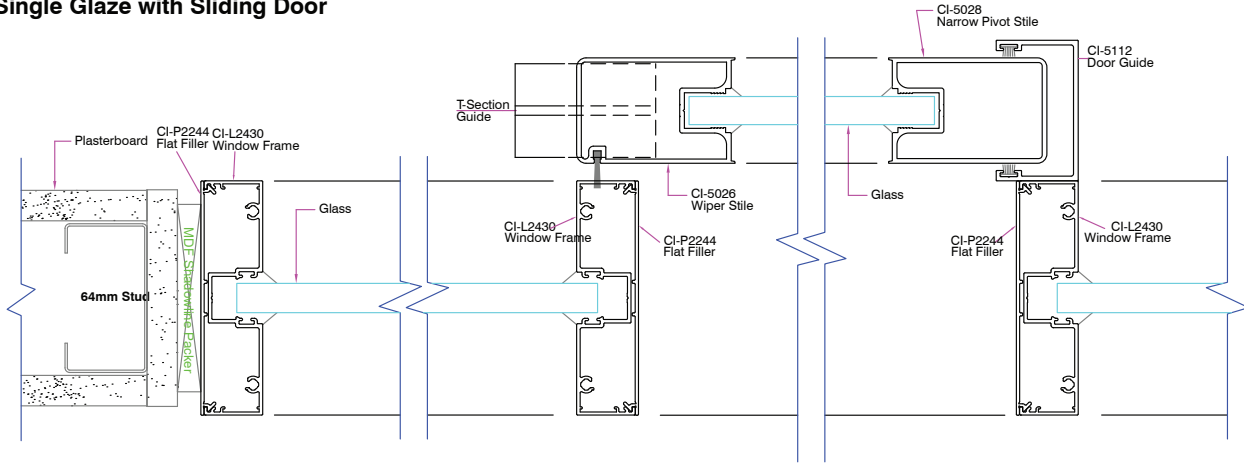

Linium 90 Offset Glaze

Linium 90 Double Glaze

Linium 90 Single Glaze Sidelight and Door

LINIUM 90 - WALLS AND WINDOWS

PLAN VIEW

Linium 90 Offset Glaze Sidelight and Door

Linium 90 Double Glaze Sidelight and Door

Linium 90 Plaster Wall with Shadowline / no Shadowline

LINIUM 90 - DOORS

ELEVATION VIEW

**Linium 90
Timber Hinge Door**

**Linium 90
Single Glaze with Sliding Door**

**Linium 90
Aluminium Hinge Door**

**Linium 90
Single Glaze with Sliding Door Bottom Track**

LINIUM 90 - DOORS

PLAN VIEW

Linium 90 Timber Hinge Door

Linium 90 Aluminium Hinge Door

Linium 90 Aluminium Wide Hinge Door

LINIUM 90 - DOORS

PLAN VIEW

Linium 90 Single Glaze with Sliding Door