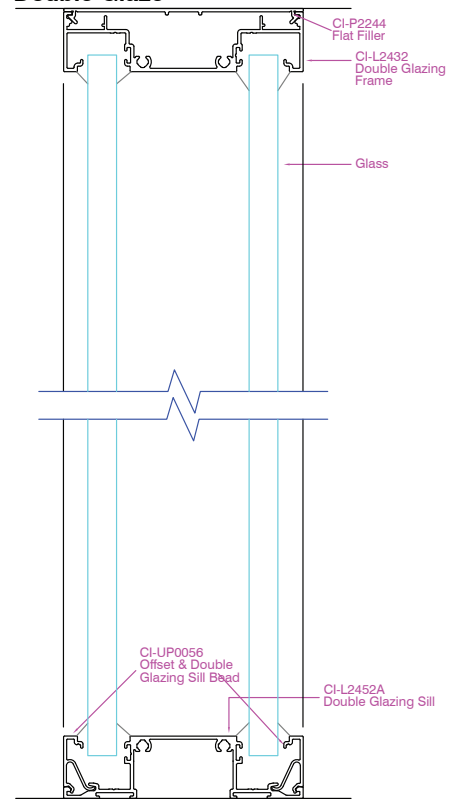

Linium 90

Plan and Elevation Views

LINIUM 90 - WALLS AND WINDOWS

ELEVATION VIEW

**Linium 90
Single Glaze**

**Linium 90
Single Glaze**

**Linium 90
Single Glaze using Sill Bead**

**Linium 90
Offset Glaze**

LINIUM 90 - WALLS AND WINDOWS

ELEVATION VIEW

**Linium 90
Offset Glaze using Sill Bead**

**Linium 90
Double Glaze**

**Linium 90
Double Glaze using Sill Bead**

LINIUM 90 - WALLS AND WINDOWS

ELEVATION VIEW

**Linium 90
Plaster Wall with Shadowline**

**Linium 90
Double Plaster Wall with Shadowline**

**Linium 90
Plaster Wall with no Shadowline**

**Linium 90
Double Plaster Wall with no Shadowline**

LINIUM 90 - WALLS AND WINDOWS

PLAN VIEW

Linium 90 Single Glaze