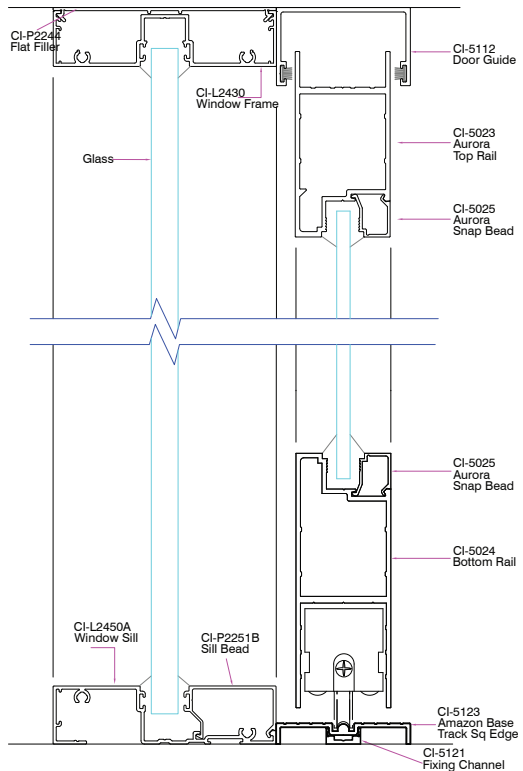

Linium 90 Offset Glaze

Linium 90 Double Glaze

Linium 90 Single Glaze Sidelight and Door

LINIUM 90 - WALLS AND WINDOWS

PLAN VIEW

Linium 90 Offset Glaze Sidelight and Door

Linium 90 Double Glaze Sidelight and Door

Linium 90 Plaster Wall with Shadowline / no Shadowline

LINIUM 90 - DOORS

ELEVATION VIEW

**Linium 90
Timber Hinge Door**

**Linium 90
Single Glaze with Sliding Door**

**Linium 90
Aluminium Hinge Door**

**Linium 90
Single Glaze with Sliding Door Bottom Track**

LINIUM 90 - DOORS

PLAN VIEW

Linium 90 Timber Hinge Door

Linium 90 Aluminium Hinge Door

Linium 90 Aluminium Wide Hinge Door

LINIUM 90 - DOORS

PLAN VIEW

Linium 90 Single Glaze with Sliding Door