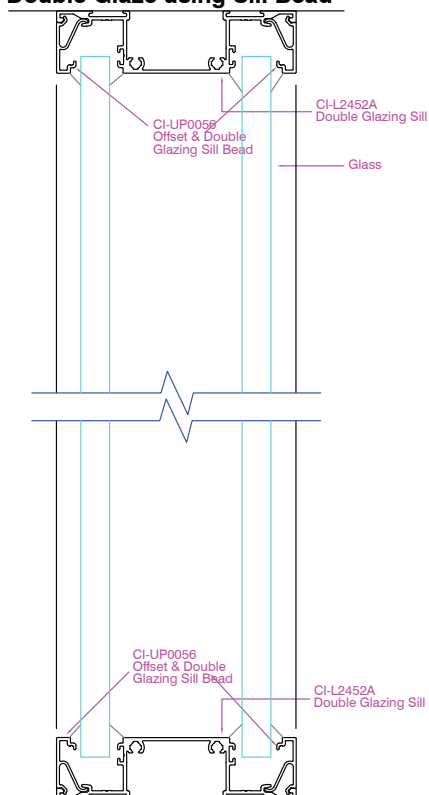

Linium 90

Plan and Elevation Views

LINIUM 90 - WALLS AND WINDOWS

ELEVATION VIEW

**Linium 90
Single Glaze**

**Linium 90
Single Glaze**

**Linium 90
Single Glaze using Sill Bead**

**Linium 90
Offset Glaze**

LINIUM 90 - WALLS AND WINDOWS

ELEVATION VIEW

**Linium 90
Offset Glaze using Sill Bead**

**Linium 90
Double Glaze**

**Linium 90
Double Glaze using Sill Bead**

LINIUM 90 - WALLS AND WINDOWS

ELEVATION VIEW

**Linium 90
Plaster Wall with Shadowline**

**Linium 90
Double Plaster Wall with Shadowline**

**Linium 90
Plaster Wall with no Shadowline**

**Linium 90
Double Plaster Wall with no Shadowline**

LINIUM 90 - WALLS AND WINDOWS

PLAN VIEW

Linium 90 Single Glaze

Linium 90 Offset Glaze

Linium 90 Double Glaze

Linium 90 Single Glaze Sidelight and Door

LINIUM 90 - WALLS AND WINDOWS

PLAN VIEW

Linium 90 Offset Glaze Sidelight and Door

Linium 90 Double Glaze Sidelight and Door