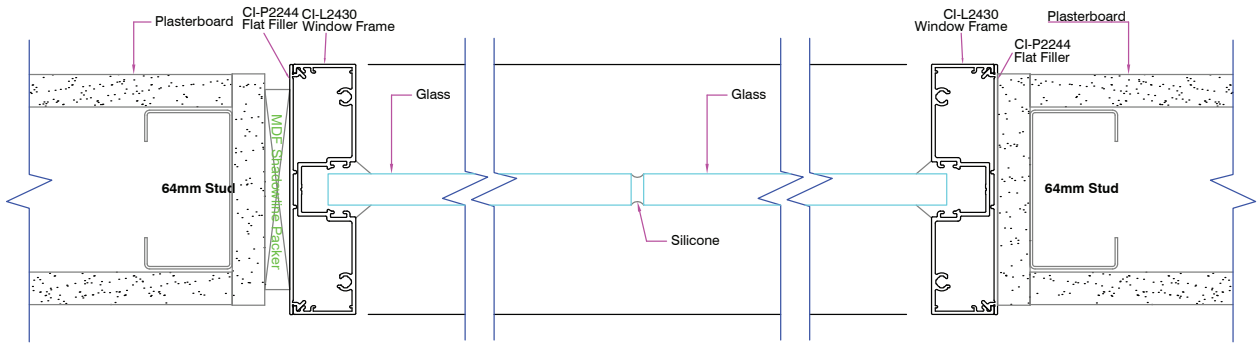

**Linium 90
Double Plaster Wall with Shadowline**

**Linium 90
Plaster Wall with no Shadowline**

**Linium 90
Double Plaster Wall with no Shadowline**

LINIUM 90 - WALLS AND WINDOWS

PLAN VIEW

Linium 90 Single Glaze

Linium 90 Offset Glaze

Linium 90 Double Glaze

Linium 90 Single Glaze Sidelight and Door

LINIUM 90 - WALLS AND WINDOWS

PLAN VIEW

Linium 90 Offset Glaze Sidelight and Door

Linium 90 Double Glaze Sidelight and Door

Linium 90 Plaster Wall with Shadowline / no Shadowline

LINIUM 90 - DOORS

ELEVATION VIEW

**Linium 90
Timber Hinge Door**

**Linium 90
Single Glaze with Sliding Door**

**Linium 90
Aluminium Hinge Door**

**Linium 90
Single Glaze with Sliding Door Bottom Track**