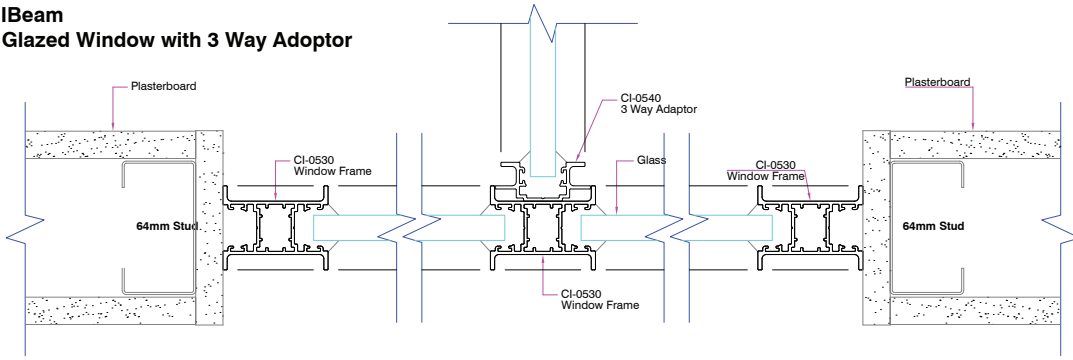

IBeam

Plan and Elevation Views

IBeam - WALLS AND WINDOWS

ELEVATION VIEW

**IBeam
Single Glaze**

**IBeam
Single Glaze with Carpet**

**IBeam
Single Glaze with Cross Beam**

**IBeam
Single Glaze Half Wall**

IBeam - WALLS AND WINDOWS

PLAN VIEW

IBeam Single Glaze

IBeam Single Glaze with Vertical Mullions

IBeam Single Glaze with Silicon Butt Joint

IBeam Glazed Window with Corner Post

IBeam - WALLS AND WINDOWS

PLAN VIEW

IBeam Glazed Window with 3 Way Adaptor

IBeam IBeam Single Glaze Sidelight and Door

IBEAM - DOORS

ELEVATION VIEW

IBeam Timber Hinge Door

IBeam Aluminium Hinge Door

IBeam Sliding Door

IBEAM - DOORS