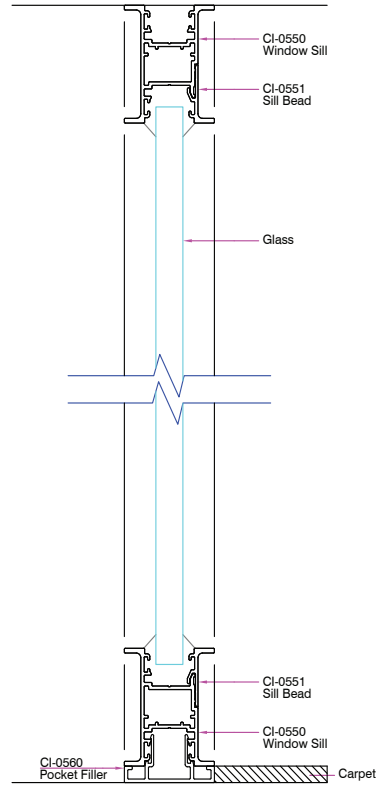

IBeam

Plan and Elevation Views

IBeam - WALLS AND WINDOWS

ELEVATION VIEW

**IBeam
Single Glaze**

**IBeam
Single Glaze with Carpet**

**IBeam
Single Glaze with Cross Beam**

**IBeam
Single Glaze Half Wall**

IBeam - WALLS AND WINDOWS

PLAN VIEW

IBeam Single Glaze

IBeam Single Glaze with Vertical Mullions

IBeam Single Glaze with Silicon Butt Joint

IBeam Glazed Window with Corner Post

IBeam - WALLS AND WINDOWS

PLAN VIEW

IBeam Glazed Window with 3 Way Adaptor

IBeam IBeam Single Glaze Sidelight and Door

IBEAM - DOORS

ELEVATION VIEW

IBeam Timber Hinge Door

IBeam Aluminium Hinge Door

IBeam Sliding Door

IBEAM - DOORS