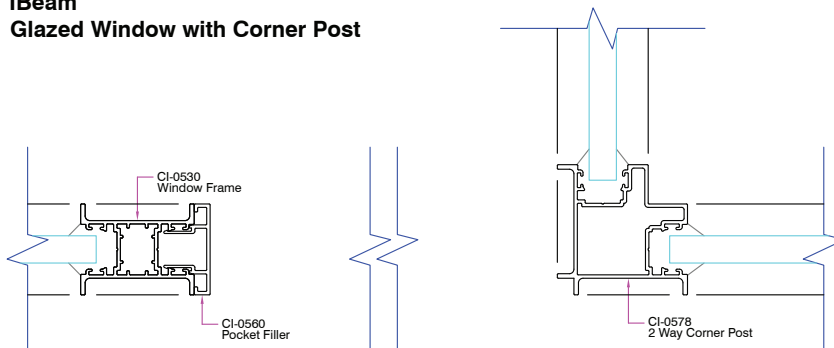

IBeam

Plan and Elevation Views

IBeam - WALLS AND WINDOWS

ELEVATION VIEW

**IBeam
Single Glaze**

**IBeam
Single Glaze with Carpet**

**IBeam
Single Glaze with Cross Beam**

**IBeam
Single Glaze Half Wall**

IBeam - WALLS AND WINDOWS

PLAN VIEW

IBeam Single Glaze

IBeam Single Glaze with Vertical Mullions

IBeam Single Glaze with Silicon Butt Joint

IBeam Glazed Window with Corner Post

IBeam - WALLS AND WINDOWS

PLAN VIEW

IBeam Glazed Window with 3 Way Adaptor

IBeam IBeam Single Glaze Sidelight and Door

IBEAM - DOORS

ELEVATION VIEW

IBeam Timber Hinge Door

IBeam Aluminium Hinge Door

IBeam Sliding Door

IBEAM - DOORS