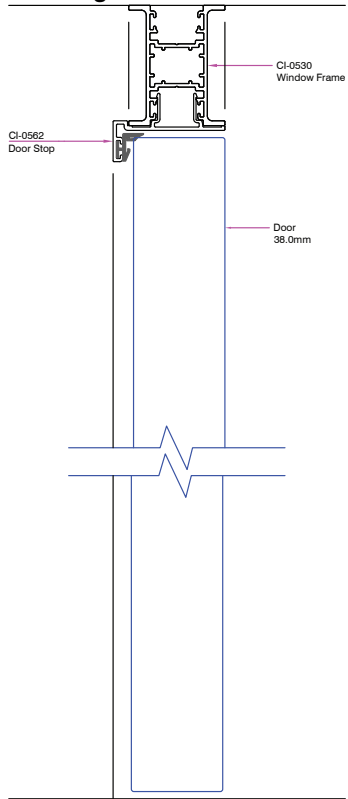

IBeam

Plan and Elevation Views

IBeam - WALLS AND WINDOWS

ELEVATION VIEW

**IBeam
Single Glaze**

**IBeam
Single Glaze with Carpet**

**IBeam
Single Glaze with Cross Beam**

**IBeam
Single Glaze Half Wall**

IBeam - WALLS AND WINDOWS

PLAN VIEW

IBeam Single Glaze

IBeam Single Glaze with Vertical Mullions

IBeam Single Glaze with Silicon Butt Joint

IBeam Glazed Window with Corner Post

IBeam - WALLS AND WINDOWS

PLAN VIEW

IBeam Glazed Window with 3 Way Adaptor

IBeam IBeam Single Glaze Sidelight and Door

IBEAM - DOORS

ELEVATION VIEW

IBeam Timber Hinge Door

IBeam Aluminium Hinge Door

IBeam Sliding Door

IBEAM - DOORS