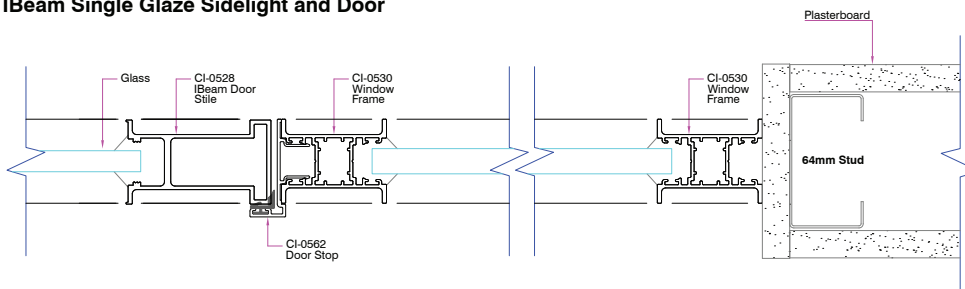

IBeam

Plan and Elevation Views

IBeam - WALLS AND WINDOWS

ELEVATION VIEW

**IBeam
Single Glaze**

**IBeam
Single Glaze with Carpet**

**IBeam
Single Glaze with Cross Beam**

**IBeam
Single Glaze Half Wall**

IBeam - WALLS AND WINDOWS

PLAN VIEW

IBeam Single Glaze

IBeam Single Glaze with Vertical Mullions

IBeam Single Glaze with Silicon Butt Joint

IBeam Glazed Window with Corner Post

IBeam - WALLS AND WINDOWS

PLAN VIEW

IBeam Glazed Window with 3 Way Adaptor

IBeam IBeam Single Glaze Sidelight and Door

IBEAM - DOORS

ELEVATION VIEW

IBeam Timber Hinge Door

IBeam Aluminium Hinge Door

IBeam Sliding Door

IBEAM - DOORS