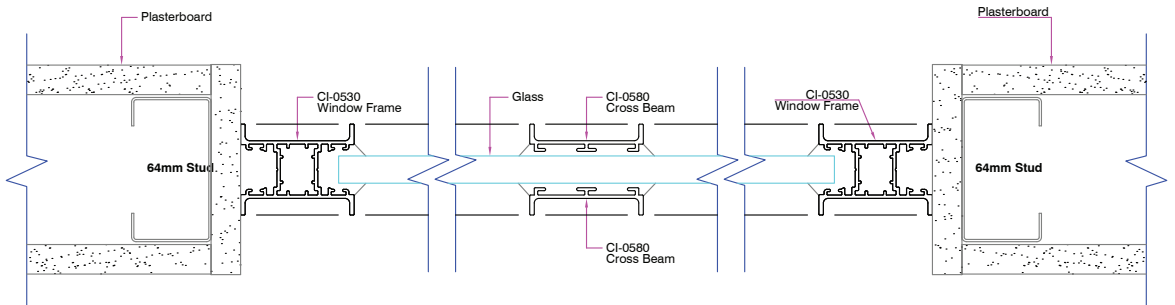

IBeam

Plan and Elevation Views

IBeam - WALLS AND WINDOWS

ELEVATION VIEW

**IBeam
Single Glaze**

**IBeam
Single Glaze with Carpet**

**IBeam
Single Glaze with Cross Beam**

**IBeam
Single Glaze Half Wall**

IBeam - WALLS AND WINDOWS

PLAN VIEW

IBeam Single Glaze

IBeam Single Glaze with Vertical Mullions

IBeam Single Glaze with Silicon Butt Joint

IBeam Glazed Window with Corner Post

IBeam - WALLS AND WINDOWS

PLAN VIEW

IBeam Glazed Window with 3 Way Adaptor

IBeam IBeam Single Glaze Sidelight and Door

IBEAM - DOORS

ELEVATION VIEW

IBeam Timber Hinge Door

IBeam Aluminium Hinge Door

IBeam Sliding Door

IBEAM - DOORS