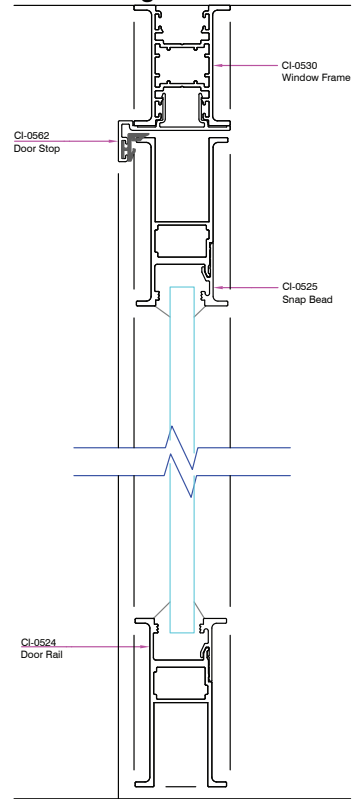

IBeam

Plan and Elevation Views

IBeam - WALLS AND WINDOWS

ELEVATION VIEW

**IBeam
Single Glaze**

**IBeam
Single Glaze with Carpet**

**IBeam
Single Glaze with Cross Beam**

**IBeam
Single Glaze Half Wall**

IBeam - WALLS AND WINDOWS

PLAN VIEW

IBeam Single Glaze

IBeam Single Glaze with Vertical Mullions

IBeam Single Glaze with Silicon Butt Joint

IBeam Glazed Window with Corner Post

IBeam - WALLS AND WINDOWS

PLAN VIEW

IBeam Glazed Window with 3 Way Adaptor

IBeam IBeam Single Glaze Sidelight and Door

IBEAM - DOORS

ELEVATION VIEW

IBeam Timber Hinge Door

IBeam Aluminium Hinge Door

IBeam Sliding Door

IBEAM - DOORS