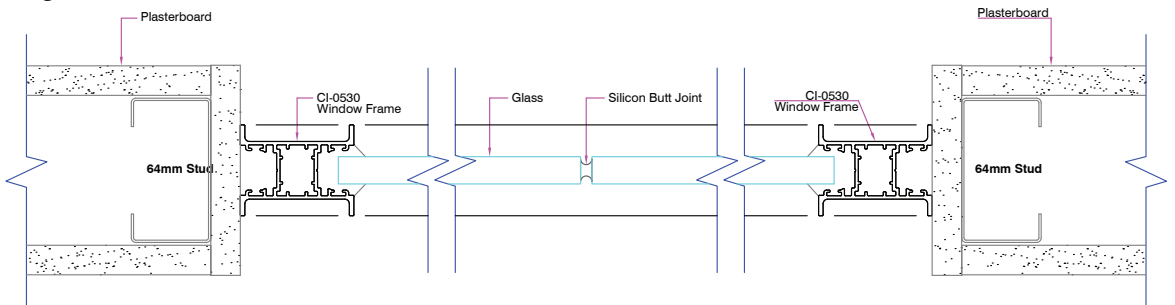

IBeam

Plan and Elevation Views

IBeam - WALLS AND WINDOWS

ELEVATION VIEW

**IBeam
Single Glaze**

**IBeam
Single Glaze with Carpet**

**IBeam
Single Glaze with Cross Beam**

**IBeam
Single Glaze Half Wall**

IBeam - WALLS AND WINDOWS

PLAN VIEW

IBeam Single Glaze

IBeam Single Glaze with Vertical Mullions

IBeam Single Glaze with Silicon Butt Joint

IBeam Glazed Window with Corner Post

IBeam - WALLS AND WINDOWS

PLAN VIEW

IBeam Glazed Window with 3 Way Adaptor

IBeam IBeam Single Glaze Sidelight and Door

IBEAM - DOORS

ELEVATION VIEW

IBeam Timber Hinge Door

IBeam Aluminium Hinge Door

IBeam Sliding Door

IBEAM - DOORS