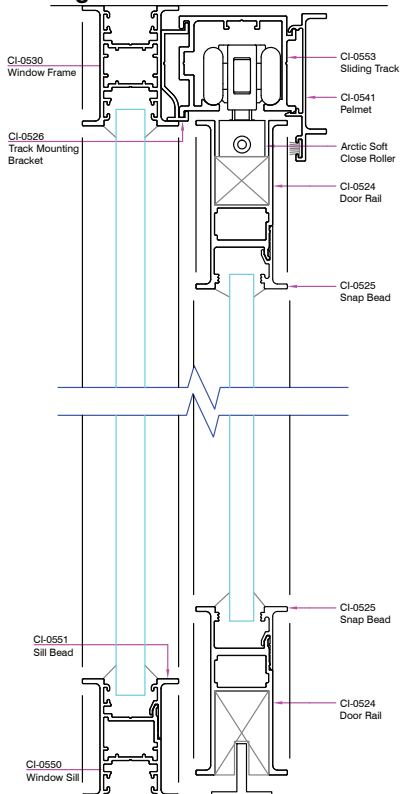

IBeam

Plan and Elevation Views

IBeam - WALLS AND WINDOWS

ELEVATION VIEW

**IBeam
Single Glaze**

**IBeam
Single Glaze with Carpet**

**IBeam
Single Glaze with Cross Beam**

**IBeam
Single Glaze Half Wall**

IBeam - WALLS AND WINDOWS

PLAN VIEW

IBeam Single Glaze

IBeam Single Glaze with Vertical Mullions

IBeam Single Glaze with Silicon Butt Joint

IBeam Glazed Window with Corner Post

IBeam - WALLS AND WINDOWS

PLAN VIEW

IBeam Glazed Window with 3 Way Adaptor

IBeam IBeam Single Glaze Sidelight and Door

IBEAM - DOORS

ELEVATION VIEW

IBeam Timber Hinge Door

IBeam Aluminium Hinge Door

IBeam Sliding Door

IBEAM - DOORS