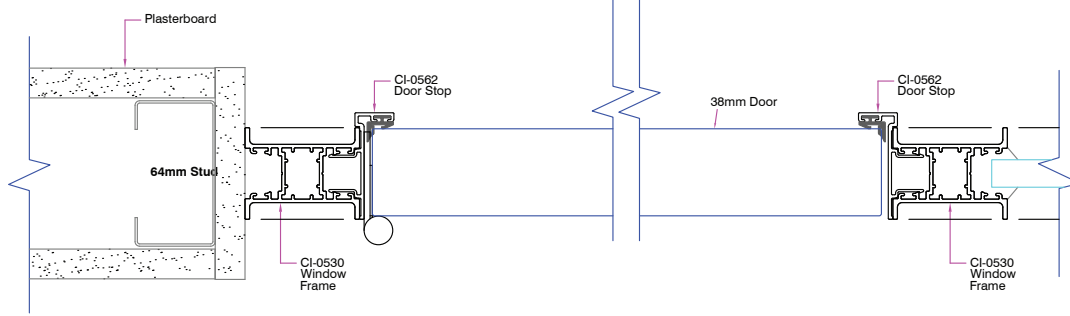

IBeam

Plan and Elevation Views

IBeam - WALLS AND WINDOWS

ELEVATION VIEW

**IBeam
Single Glaze**

**IBeam
Single Glaze with Carpet**

**IBeam
Single Glaze with Cross Beam**

**IBeam
Single Glaze Half Wall**

IBeam - WALLS AND WINDOWS

PLAN VIEW

IBeam Single Glaze

IBeam Single Glaze with Vertical Mullions

IBeam Single Glaze with Silicon Butt Joint

IBeam Glazed Window with Corner Post

IBeam - WALLS AND WINDOWS

PLAN VIEW

IBeam Glazed Window with 3 Way Adaptor

IBeam IBeam Single Glaze Sidelight and Door

IBEAM - DOORS

ELEVATION VIEW

IBeam Timber Hinge Door

IBeam Aluminium Hinge Door

IBeam Sliding Door

IBEAM - DOORS

PLAN VIEW

IBeam Timber Hinge Door

IBeam Aluminium Hinge Door

IBeam Sliding Door

VIC

23 Scanlon Drive
Epping, VIC, 3076
T: 03 9355 0700

sales@criterionindustries.com.au

NSW