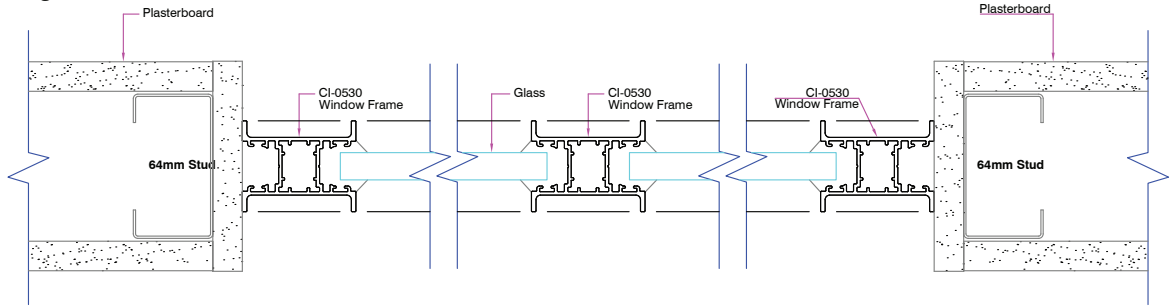

IBeam

Plan and Elevation Views

IBeam - WALLS AND WINDOWS

ELEVATION VIEW

**IBeam
Single Glaze**

**IBeam
Single Glaze with Carpet**

**IBeam
Single Glaze with Cross Beam**

**IBeam
Single Glaze Half Wall**

IBeam - WALLS AND WINDOWS

PLAN VIEW

IBeam Single Glaze

IBeam Single Glaze with Vertical Mullions

IBeam Single Glaze with Silicon Butt Joint

IBeam Glazed Window with Corner Post

IBeam - WALLS AND WINDOWS

PLAN VIEW