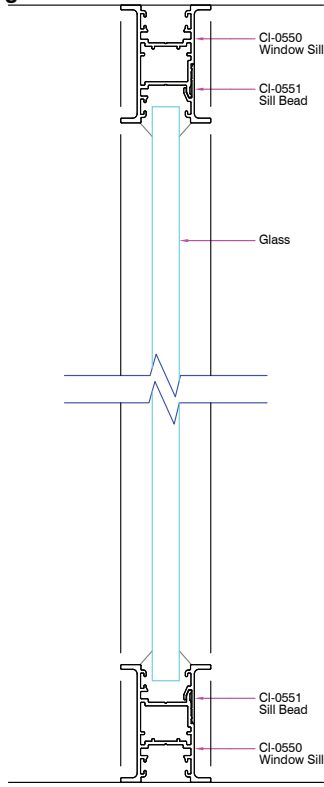

IBeam

Plan and Elevation Views

IBeam - WALLS AND WINDOWS

ELEVATION VIEW

**IBeam
Single Glaze**

**IBeam
Single Glaze with Carpet**

**IBeam
Single Glaze with Cross Beam**

**IBeam
Single Glaze Half Wall**

IBeam - WALLS AND WINDOWS

PLAN VIEW

IBeam Single Glaze

IBeam Single Glaze with Vertical Mullions

IBeam Single Glaze with Silicon Butt Joint

IBeam Glazed Window with Corner Post

IBeam - WALLS AND WINDOWS

PLAN VIEW

IBeam Glazed Window with 3 Way Adaptor

IBeam IBeam Single Glaze Sidelight and Door

IBEAM - DOORS

ELEVATION VIEW

IBeam Timber Hinge Door

IBeam Aluminium Hinge Door

IBeam Sliding Door

IBEAM - DOORS