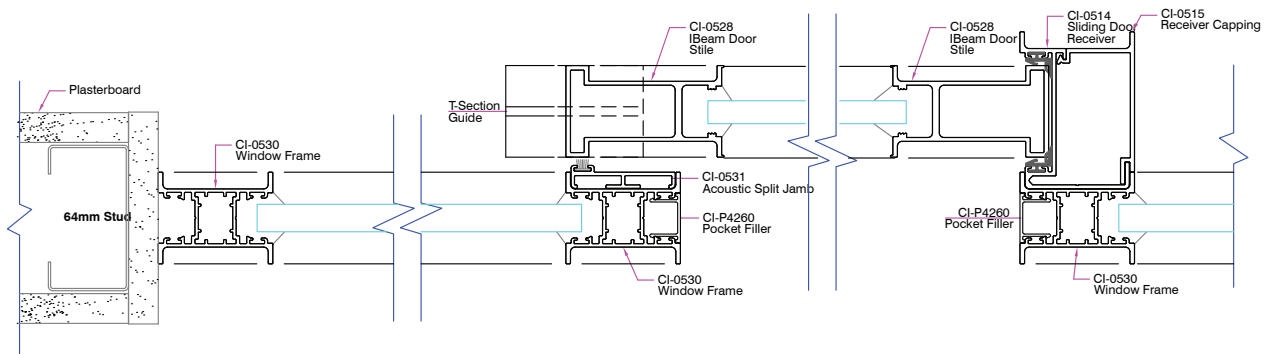

IBeam

Plan and Elevation Views

IBeam - WALLS AND WINDOWS

ELEVATION VIEW

**IBeam
Single Glaze**

**IBeam
Single Glaze with Carpet**

**IBeam
Single Glaze with Cross Beam**

**IBeam
Single Glaze Half Wall**

IBeam - WALLS AND WINDOWS

PLAN VIEW

IBeam Single Glaze

IBeam Single Glaze with Vertical Mullions

IBeam Single Glaze with Silicon Butt Joint

IBeam Glazed Window with Corner Post

IBeam - WALLS AND WINDOWS

PLAN VIEW

IBeam Glazed Window with 3 Way Adaptor

IBeam IBeam Single Glaze Sidelight and Door

IBEAM - DOORS

ELEVATION VIEW

IBeam Timber Hinge Door

IBeam Aluminium Hinge Door

IBeam Sliding Door

IBEAM - DOORS

PLAN VIEW

IBeam Timber Hinge Door

IBeam Aluminium Hinge Door

IBeam Sliding Door

VIC

23 Scanlon Drive
Epping, VIC, 3076
T: 03 9355 0700

sales@criterionindustries.com.au

NSW