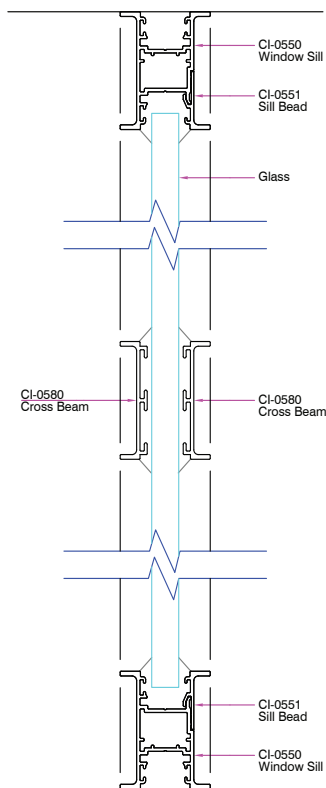

IBeam

Plan and Elevation Views

IBeam - WALLS AND WINDOWS

ELEVATION VIEW

**IBeam
Single Glaze**

**IBeam
Single Glaze with Carpet**

**IBeam
Single Glaze with Cross Beam**

**IBeam
Single Glaze Half Wall**

IBeam - WALLS AND WINDOWS

PLAN VIEW

IBeam Single Glaze

IBeam Single Glaze with Vertical Mullions

IBeam Single Glaze with Silicon Butt Joint

IBeam Glazed Window with Corner Post

IBeam - WALLS AND WINDOWS

PLAN VIEW

IBeam Glazed Window with 3 Way Adaptor

IBeam IBeam Single Glaze Sidelight and Door

IBEAM - DOORS

ELEVATION VIEW

IBeam Timber Hinge Door

IBeam Aluminium Hinge Door

IBeam Sliding Door

IBEAM - DOORS