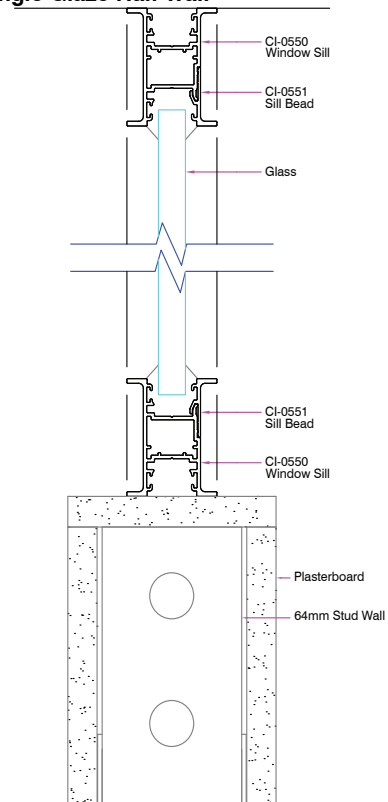

IBeam

Plan and Elevation Views

IBeam - WALLS AND WINDOWS

ELEVATION VIEW

**IBeam
Single Glaze**

**IBeam
Single Glaze with Carpet**

**IBeam
Single Glaze with Cross Beam**

**IBeam
Single Glaze Half Wall**

IBeam - WALLS AND WINDOWS

PLAN VIEW

IBeam Single Glaze

IBeam Single Glaze with Vertical Mullions

IBeam Single Glaze with Silicon Butt Joint

IBeam Glazed Window with Corner Post

IBeam - WALLS AND WINDOWS

PLAN VIEW

IBeam Glazed Window with 3 Way Adaptor

IBeam IBeam Single Glaze Sidelight and Door

IBEAM - DOORS

ELEVATION VIEW

IBeam Timber Hinge Door

IBeam Aluminium Hinge Door

IBeam Sliding Door

IBEAM - DOORS