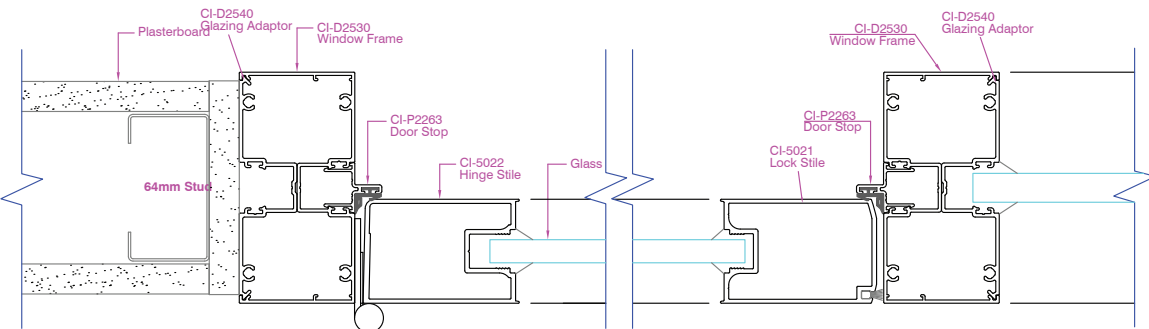

Definium 90

Plan and Elevation Views

DEFINIUM 90 - WALLS AND WINDOWS

ELEVATION VIEW

**Definium 90
Single Glaze**

**Definium 90
Single Glaze Half Wall**

**Definium 90
Single Glaze using Sill Bead**

**Definium 90
Offset Glaze**

DEFINIUM 90 - WALLS AND WINDOWS

ELEVATION VIEW

DEFINIUM 90 - WALLS AND WINDOWS

PLAN VIEW

Definium 90 Single Glaze

Definium 90 Offset Glaze

Definium 90 Double Glaze

Definium 90 Single Glaze Sidelight and Door

ELEVATION VIEW

**Definium 90
Timber Hinge Door**

**Definium 90
Single Glaze with Sliding Door**

**Definium 90
Aluminium Hinge Door**

**Definium 90
Single Glaze with Sliding Door Bottom Track**

DEFINIUM 90 - DOORS

PLAN VIEW

Definium 90 Timber Hinge Door

Definium 90 Aluminium Hinge Door

Definium 90 Aluminium Wide Hinge Door

DEFINIUM 90 - DOORS

PLAN VIEW

Definium 90 Single Glaze with Sliding Door

Definium 90 Single Glaze with Sliding Door Bottom Track