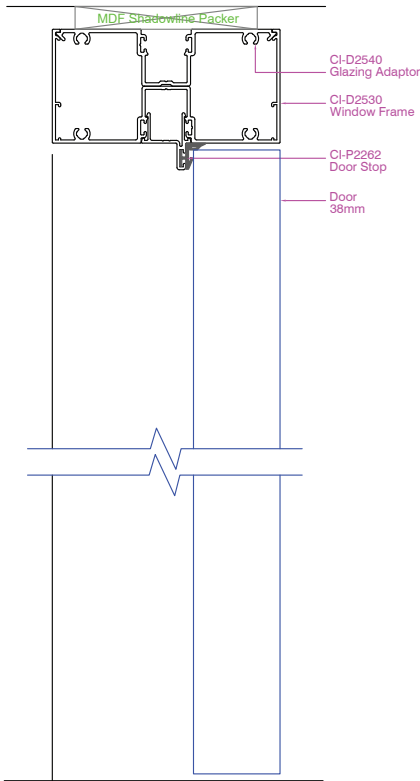

DEFINIUM 90 - WALLS AND WINDOWS

ELEVATION VIEW

DEFINIUM 90 - WALLS AND WINDOWS

PLAN VIEW

Definium 90 Single Glaze

Definium 90 Offset Glaze

Definium 90 Double Glaze

Definium 90 Single Glaze Sidelight and Door

DEFINIUM 90 - WALLS AND WINDOWS

PLAN VIEW

Definium 90 Offset Glaze Sidelight and Door

Definium 90 Double Glaze Sidelight and Door

Definium 90 Plaster Wall with Shadowline / no Shadowline

DEFINIUM 90 - DOORS

ELEVATION VIEW

**Definium 90
Timber Hinge Door**

**Definium 90
Single Glaze with Sliding Door**

**Definium 90
Aluminium Hinge Door**

**Definium 90
Single Glaze with Sliding Door Bottom Track**

DEFINIUM 90 - DOORS

PLAN VIEW

Definium 90 Timber Hinge Door

Definium 90 Aluminium Hinge Door

Definium 90 Aluminium Wide Hinge Door

DEFINIUM 90 - DOORS

PLAN VIEW

Definium 90 Single Glaze with Sliding Door

Definium 90 Single Glaze with Sliding Door Bottom Track