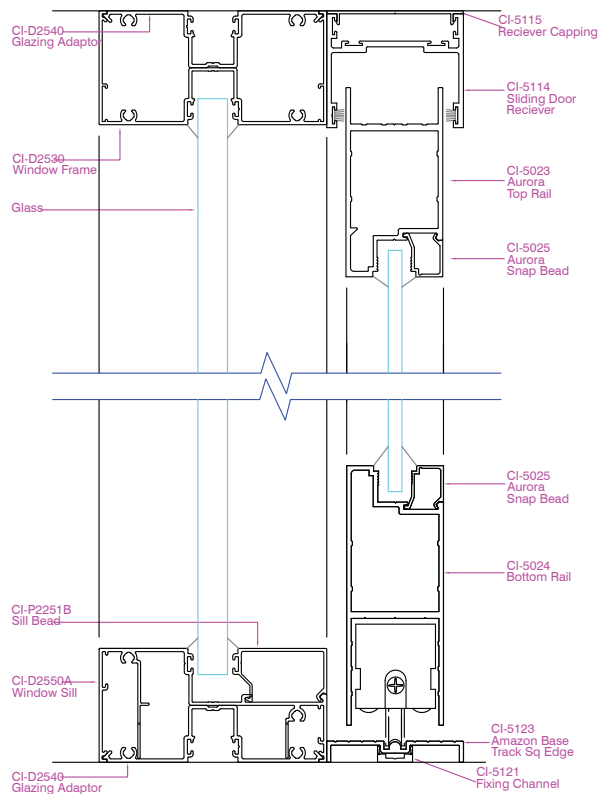

Definium 90

Plan and Elevation Views

DEFINIUM 90 - WALLS AND WINDOWS

ELEVATION VIEW

**Definium 90
Single Glaze**

**Definium 90
Single Glaze Half Wall**

**Definium 90
Single Glaze using Sill Bead**

**Definium 90
Offset Glaze**

DEFINIUM 90 - WALLS AND WINDOWS

ELEVATION VIEW

DEFINIUM 90 - WALLS AND WINDOWS

PLAN VIEW

Definium 90 Single Glaze

Definium 90 Offset Glaze

Definium 90 Double Glaze

Definium 90 Single Glaze Sidelight and Door

ELEVATION VIEW

**Definium 90
Timber Hinge Door**

**Definium 90
Single Glaze with Sliding Door**

**Definium 90
Aluminium Hinge Door**

**Definium 90
Single Glaze with Sliding Door Bottom Track**

DEFINIUM 90 - DOORS

PLAN VIEW

Definium 90 Timber Hinge Door

Definium 90 Aluminium Hinge Door

Definium 90 Aluminium Wide Hinge Door

DEFINIUM 90 - DOORS

PLAN VIEW

Definium 90 Single Glaze with Sliding Door

Definium 90 Single Glaze with Sliding Door Bottom Track