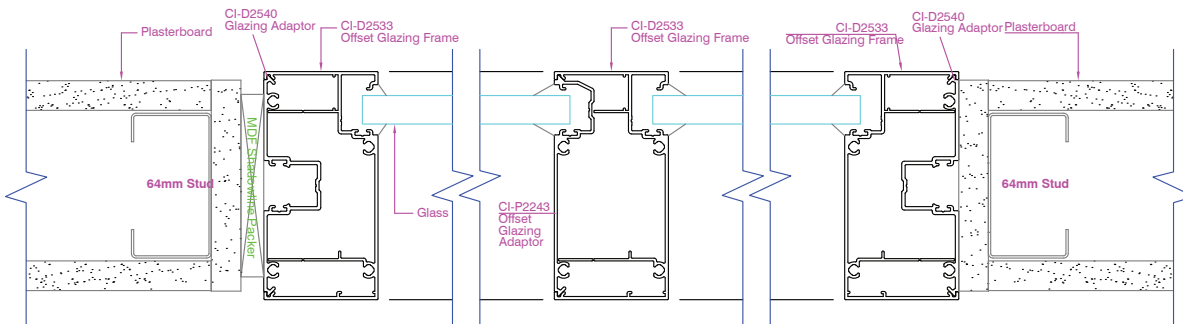

Definium 90

Plan and Elevation Views

DEFINIUM 90 - WALLS AND WINDOWS

ELEVATION VIEW

**Definium 90
Single Glaze**

**Definium 90
Single Glaze Half Wall**

**Definium 90
Single Glaze using Sill Bead**

**Definium 90
Offset Glaze**

DEFINIUM 90 - WALLS AND WINDOWS

ELEVATION VIEW

DEFINIUM 90 - WALLS AND WINDOWS

PLAN VIEW

Definium 90 Single Glaze

Definium 90 Offset Glaze

Definium 90 Double Glaze

Definium 90 Single Glaze Sidelight and Door

DEFINIUM 90 - WALLS AND WINDOWS

PLAN VIEW

Definium 90 Offset Glaze Sidelight and Door

Definium 90 Double Glaze Sidelight and Door

Definium 90 Plaster Wall with Shadowline / no Shadowline

DEFINIUM 90 - DOORS

ELEVATION VIEW

**Definium 90
Timber Hinge Door**

**Definium 90
Single Glaze with Sliding Door**

**Definium 90
Aluminium Hinge Door**

**Definium 90
Single Glaze with Sliding Door Bottom Track**

DEFINIUM 90 - DOORS