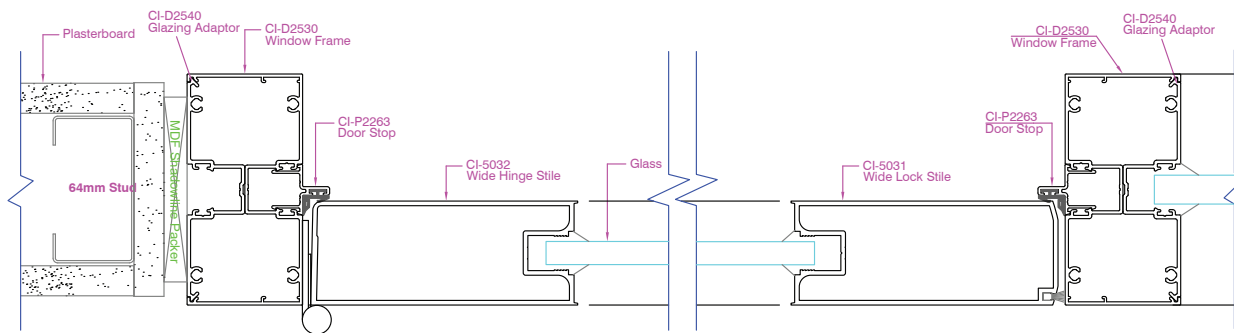

Definium 90

Plan and Elevation Views

DEFINIUM 90 - WALLS AND WINDOWS

ELEVATION VIEW

**Definium 90
Single Glaze**

**Definium 90
Single Glaze Half Wall**

**Definium 90
Single Glaze using Sill Bead**

**Definium 90
Offset Glaze**

DEFINIUM 90 - WALLS AND WINDOWS

ELEVATION VIEW

DEFINIUM 90 - WALLS AND WINDOWS

PLAN VIEW

Definium 90 Single Glaze

Definium 90 Offset Glaze

Definium 90 Double Glaze

Definium 90 Single Glaze Sidelight and Door

ELEVATION VIEW

**Definium 90
Timber Hinge Door**

**Definium 90
Single Glaze with Sliding Door**

**Definium 90
Aluminium Hinge Door**

**Definium 90
Single Glaze with Sliding Door Bottom Track**

DEFINIUM 90 - DOORS

PLAN VIEW

Definium 90 Timber Hinge Door

Definium 90 Aluminium Hinge Door

Definium 90 Aluminium Wide Hinge Door

DEFINIUM 90 - DOORS

PLAN VIEW

Definium 90 Single Glaze with Sliding Door

Definium 90 Single Glaze with Sliding Door Bottom Track