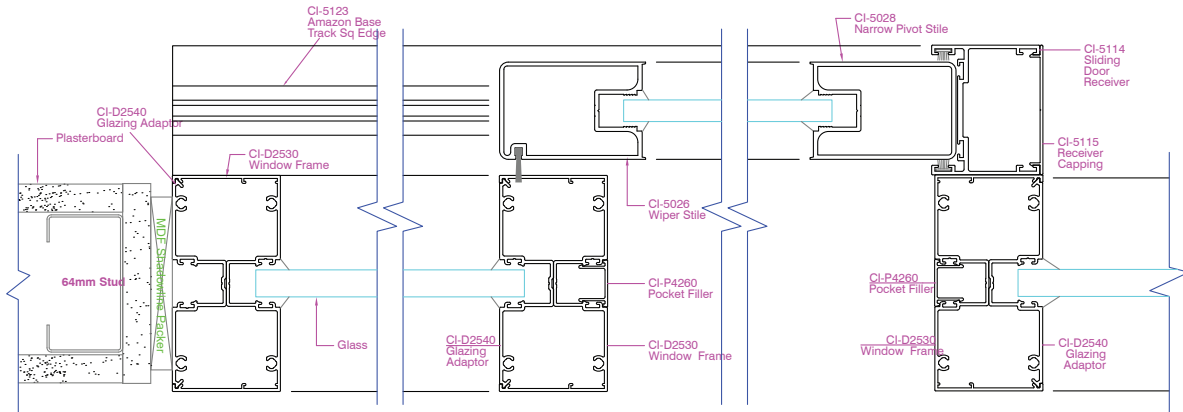

Definium 90

Plan and Elevation Views

DEFINIUM 90 - WALLS AND WINDOWS

ELEVATION VIEW

**Definium 90
Single Glaze**

**Definium 90
Single Glaze Half Wall**

**Definium 90
Single Glaze using Sill Bead**

**Definium 90
Offset Glaze**

DEFINIUM 90 - WALLS AND WINDOWS

ELEVATION VIEW

DEFINIUM 90 - WALLS AND WINDOWS

PLAN VIEW

Definium 90 Single Glaze

Definium 90 Offset Glaze

Definium 90 Double Glaze

Definium 90 Single Glaze Sidelight and Door

ELEVATION VIEW

**Definium 90
Timber Hinge Door**

**Definium 90
Single Glaze with Sliding Door**

**Definium 90
Aluminium Hinge Door**

**Definium 90
Single Glaze with Sliding Door Bottom Track**

DEFINIUM 90 - DOORS

PLAN VIEW

Definium 90 Timber Hinge Door

Definium 90 Aluminium Hinge Door

Definium 90 Aluminium Wide Hinge Door

DEFINIUM 90 - DOORS

PLAN VIEW

Definium 90 Single Glaze with Sliding Door

Definium 90 Single Glaze with Sliding Door Bottom Track