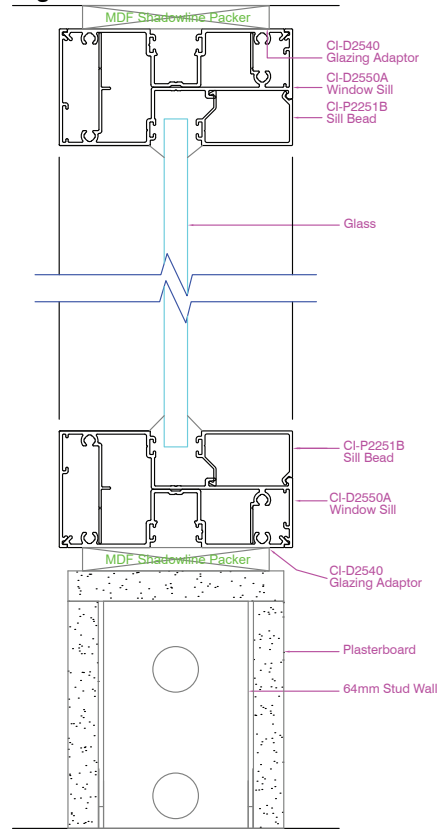

Definium 90

Plan and Elevation Views

DEFINIUM 90 - WALLS AND WINDOWS

ELEVATION VIEW

**Definium 90
Single Glaze**

**Definium 90
Single Glaze Half Wall**

**Definium 90
Single Glaze using Sill Bead**

**Definium 90
Offset Glaze**

DEFINIUM 90 - WALLS AND WINDOWS

ELEVATION VIEW

DEFINIUM 90 - WALLS AND WINDOWS

PLAN VIEW

Definium 90 Single Glaze

Definium 90 Offset Glaze

Definium 90 Double Glaze

Definium 90 Single Glaze Sidelight and Door

DEFINIUM 90 - WALLS AND WINDOWS

PLAN VIEW

Definium 90 Offset Glaze Sidelight and Door

Definium 90 Double Glaze Sidelight and Door

Definium 90 Plaster Wall with Shadowline / no Shadowline

DEFINIUM 90 - DOORS

ELEVATION VIEW

**Definium 90
Timber Hinge Door**

**Definium 90
Single Glaze with Sliding Door**

**Definium 90
Aluminium Hinge Door**

**Definium 90
Single Glaze with Sliding Door Bottom Track**

DEFINIUM 90 - DOORS