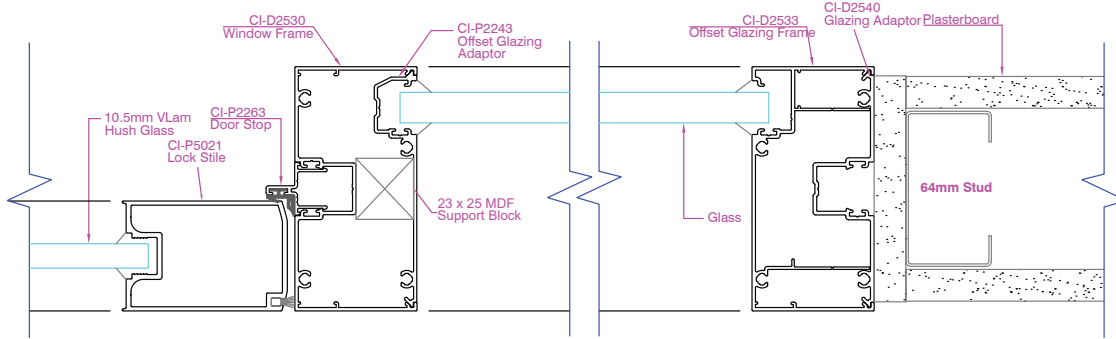

Definium 90

Plan and Elevation Views

DEFINIUM 90 - WALLS AND WINDOWS

ELEVATION VIEW

**Definium 90
Single Glaze**

**Definium 90
Single Glaze Half Wall**

**Definium 90
Single Glaze using Sill Bead**

**Definium 90
Offset Glaze**

DEFINIUM 90 - WALLS AND WINDOWS

ELEVATION VIEW

DEFINIUM 90 - WALLS AND WINDOWS

PLAN VIEW

Definium 90 Single Glaze

Definium 90 Offset Glaze

Definium 90 Double Glaze

Definium 90 Single Glaze Sidelight and Door

DEFINIUM 90 - WALLS AND WINDOWS

PLAN VIEW

Definium 90 Offset Glaze Sidelight and Door

Definium 90 Double Glaze Sidelight and Door

Definium 90 Plaster Wall with Shadowline / no Shadowline

DEFINIUM 90 - DOORS

ELEVATION VIEW

**Definium 90
Timber Hinge Door**

**Definium 90
Single Glaze with Sliding Door**

**Definium 90
Aluminium Hinge Door**

**Definium 90
Single Glaze with Sliding Door Bottom Track**

DEFINIUM 90 - DOORS