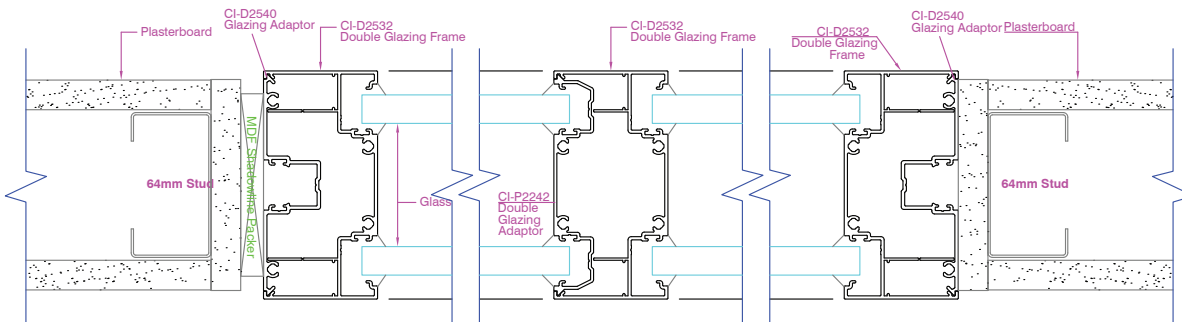

Definium 90

Plan and Elevation Views

DEFINIUM 90 - WALLS AND WINDOWS

ELEVATION VIEW

**Definium 90
Single Glaze**

**Definium 90
Single Glaze Half Wall**

**Definium 90
Single Glaze using Sill Bead**

**Definium 90
Offset Glaze**

DEFINIUM 90 - WALLS AND WINDOWS

ELEVATION VIEW

DEFINIUM 90 - WALLS AND WINDOWS

PLAN VIEW

Definium 90 Single Glaze

Definium 90 Offset Glaze

Definium 90 Double Glaze

Definium 90 Single Glaze Sidelight and Door

DEFINIUM 90 - WALLS AND WINDOWS

PLAN VIEW

Definium 90 Offset Glaze Sidelight and Door

Definium 90 Double Glaze Sidelight and Door

Definium 90 Plaster Wall with Shadowline / no Shadowline

DEFINIUM 90 - DOORS

ELEVATION VIEW

**Definium 90
Timber Hinge Door**

**Definium 90
Single Glaze with Sliding Door**

**Definium 90
Aluminium Hinge Door**

**Definium 90
Single Glaze with Sliding Door Bottom Track**

DEFINIUM 90 - DOORS