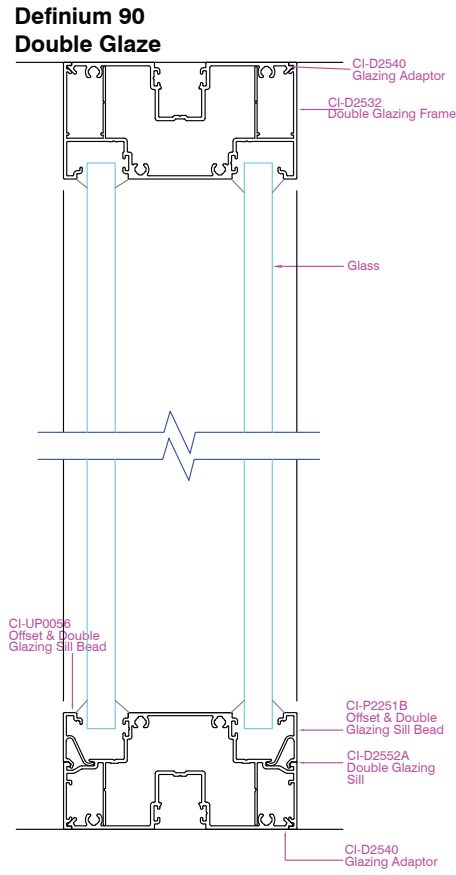

Definium 90

Plan and Elevation Views

DEFINIUM 90 - WALLS AND WINDOWS

ELEVATION VIEW

**Definium 90
Single Glaze**

**Definium 90
Single Glaze Half Wall**

**Definium 90
Single Glaze using Sill Bead**

**Definium 90
Offset Glaze**

DEFINIUM 90 - WALLS AND WINDOWS

ELEVATION VIEW

DEFINIUM 90 - WALLS AND WINDOWS

PLAN VIEW

Definium 90 Single Glaze

Definium 90 Offset Glaze

Definium 90 Double Glaze

Definium 90 Single Glaze Sidelight and Door

DEFINIUM 90 - WALLS AND WINDOWS

PLAN VIEW

Definium 90 Offset Glaze Sidelight and Door

Definium 90 Double Glaze Sidelight and Door

Definium 90 Plaster Wall with Shadowline / no Shadowline

DEFINIUM 90 - DOORS

ELEVATION VIEW

**Definium 90
Timber Hinge Door**

**Definium 90
Single Glaze with Sliding Door**

**Definium 90
Aluminium Hinge Door**

**Definium 90
Single Glaze with Sliding Door Bottom Track**

DEFINIUM 90 - DOORS