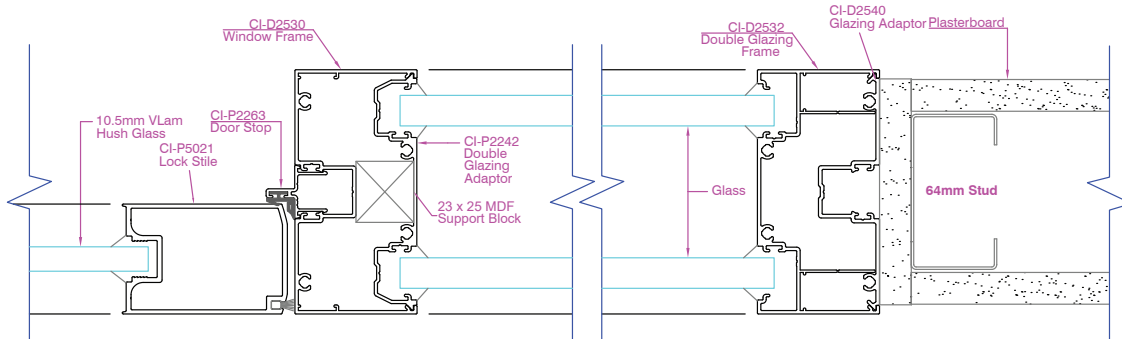

Definium 90

Plan and Elevation Views

DEFINIUM 90 - WALLS AND WINDOWS

ELEVATION VIEW

**Definium 90
Single Glaze**

**Definium 90
Single Glaze Half Wall**

**Definium 90
Single Glaze using Sill Bead**

**Definium 90
Offset Glaze**

DEFINIUM 90 - WALLS AND WINDOWS

ELEVATION VIEW

DEFINIUM 90 - WALLS AND WINDOWS

PLAN VIEW

Definium 90 Single Glaze

Definium 90 Offset Glaze

Definium 90 Double Glaze

Definium 90 Single Glaze Sidelight and Door

DEFINIUM 90 - WALLS AND WINDOWS

PLAN VIEW

Definium 90 Offset Glaze Sidelight and Door

Definium 90 Double Glaze Sidelight and Door

Definium 90 Plaster Wall with Shadowline / no Shadowline

DEFINIUM 90 - DOORS

ELEVATION VIEW

**Definium 90
Timber Hinge Door**

**Definium 90
Single Glaze with Sliding Door**

**Definium 90
Aluminium Hinge Door**

**Definium 90
Single Glaze with Sliding Door Bottom Track**

DEFINIUM 90 - DOORS