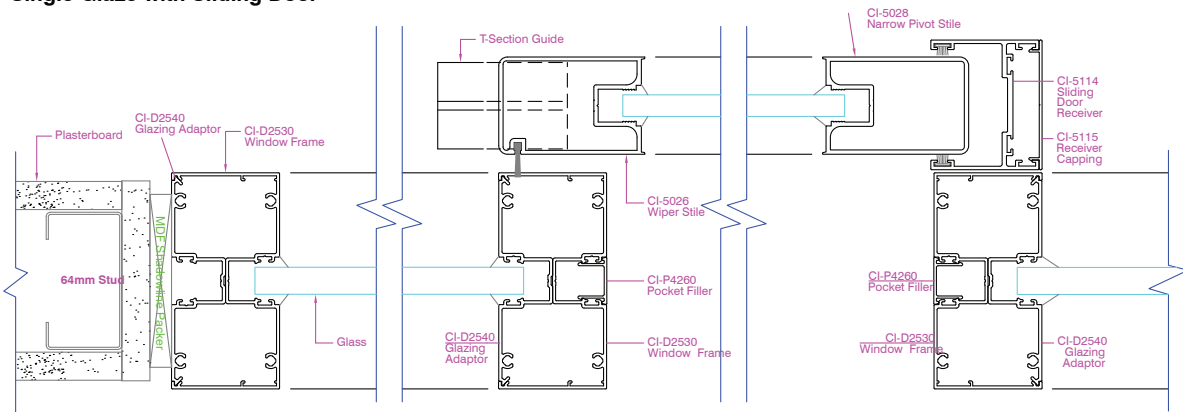

Definium 90

Plan and Elevation Views

DEFINIUM 90 - WALLS AND WINDOWS

ELEVATION VIEW

**Definium 90
Single Glaze**

**Definium 90
Single Glaze Half Wall**

**Definium 90
Single Glaze using Sill Bead**

**Definium 90
Offset Glaze**

DEFINIUM 90 - WALLS AND WINDOWS

ELEVATION VIEW

DEFINIUM 90 - WALLS AND WINDOWS

PLAN VIEW

Definium 90 Single Glaze

Definium 90 Offset Glaze

Definium 90 Double Glaze

Definium 90 Single Glaze Sidelight and Door

ELEVATION VIEW

**Definium 90
Timber Hinge Door**

**Definium 90
Single Glaze with Sliding Door**

**Definium 90
Aluminium Hinge Door**

**Definium 90
Single Glaze with Sliding Door Bottom Track**

DEFINIUM 90 - DOORS

PLAN VIEW

Definium 90 Timber Hinge Door

Definium 90 Aluminium Hinge Door

Definium 90 Aluminium Wide Hinge Door

DEFINIUM 90 - DOORS

PLAN VIEW

Definium 90 Single Glaze with Sliding Door

Definium 90 Single Glaze with Sliding Door Bottom Track