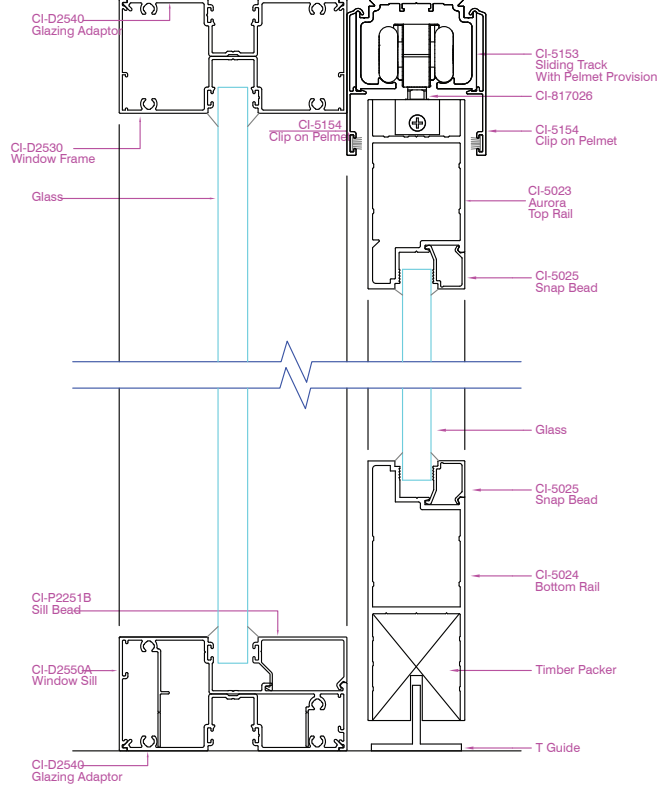

DEFINIUM 90 - WALLS AND WINDOWS

ELEVATION VIEW

DEFINIUM 90 - WALLS AND WINDOWS

PLAN VIEW

Definium 90 Single Glaze

Definium 90 Offset Glaze

Definium 90 Double Glaze

Definium 90 Single Glaze Sidelight and Door

DEFINIUM 90 - WALLS AND WINDOWS

PLAN VIEW

Definium 90 Offset Glaze Sidelight and Door

Definium 90 Double Glaze Sidelight and Door

Definium 90 Plaster Wall with Shadowline / no Shadowline

DEFINIUM 90 - DOORS

ELEVATION VIEW

**Definium 90
Timber Hinge Door**

**Definium 90
Single Glaze with Sliding Door**

**Definium 90
Aluminium Hinge Door**

**Definium 90
Single Glaze with Sliding Door Bottom Track**

DEFINIUM 90 - DOORS

PLAN VIEW

Definium 90 Timber Hinge Door

Definium 90 Aluminium Hinge Door

Definium 90 Aluminium Wide Hinge Door

DEFINIUM 90 - DOORS

PLAN VIEW

Definium 90 Single Glaze with Sliding Door

Definium 90 Single Glaze with Sliding Door Bottom Track