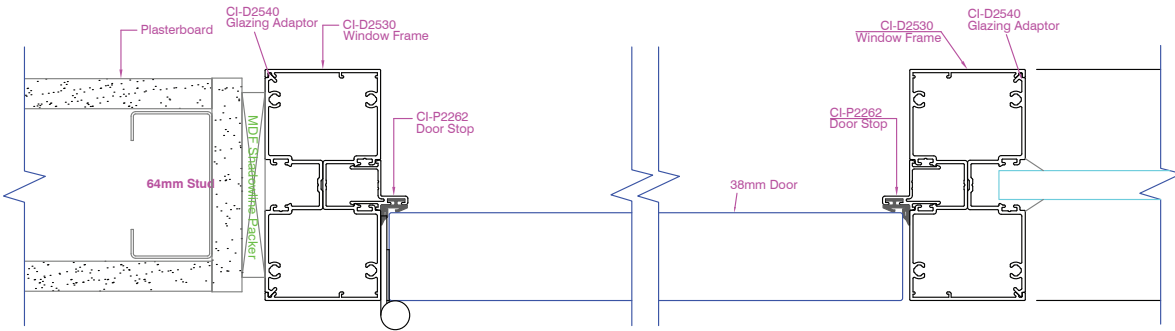

Definium 90

Plan and Elevation Views

DEFINIUM 90 - WALLS AND WINDOWS

ELEVATION VIEW

**Definium 90
Single Glaze**

**Definium 90
Single Glaze Half Wall**

**Definium 90
Single Glaze using Sill Bead**

**Definium 90
Offset Glaze**

DEFINIUM 90 - WALLS AND WINDOWS

PLAN VIEW

Definium 90 Offset Glaze Sidelight and Door

Definium 90 Double Glaze Sidelight and Door

Definium 90 Plaster Wall with Shadowline / no Shadowline

DEFINIUM 90 - DOORS

ELEVATION VIEW

**Definium 90
Timber Hinge Door**

**Definium 90
Single Glaze with Sliding Door**

**Definium 90
Aluminium Hinge Door**

**Definium 90
Single Glaze with Sliding Door Bottom Track**

DEFINIUM 90 - DOORS

PLAN VIEW

Definium 90 Timber Hinge Door

Definium 90 Aluminium Hinge Door

Definium 90 Aluminium Wide Hinge Door

DEFINIUM 90 - DOORS

PLAN VIEW

Definium 90 Single Glaze with Sliding Door

Definium 90 Single Glaze with Sliding Door Bottom Track