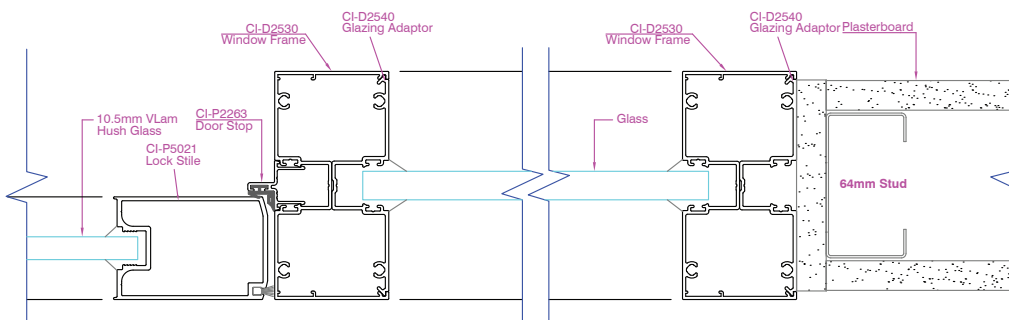

Definium 90

Plan and Elevation Views

DEFINIUM 90 - WALLS AND WINDOWS

ELEVATION VIEW

**Definium 90
Single Glaze**

**Definium 90
Single Glaze Half Wall**

**Definium 90
Single Glaze using Sill Bead**

**Definium 90
Offset Glaze**

DEFINIUM 90 - WALLS AND WINDOWS

ELEVATION VIEW

DEFINIUM 90 - WALLS AND WINDOWS

PLAN VIEW

Definium 90 Single Glaze

Definium 90 Offset Glaze

Definium 90 Double Glaze

Definium 90 Single Glaze Sidelight and Door

DEFINIUM 90 - WALLS AND WINDOWS

PLAN VIEW

Definium 90 Offset Glaze Sidelight and Door

Definium 90 Double Glaze Sidelight and Door

Definium 90 Plaster Wall with Shadowline / no Shadowline

DEFINIUM 90 - DOORS

ELEVATION VIEW

**Definium 90
Timber Hinge Door**

**Definium 90
Single Glaze with Sliding Door**

**Definium 90
Aluminium Hinge Door**

**Definium 90
Single Glaze with Sliding Door Bottom Track**

DEFINIUM 90 - DOORS