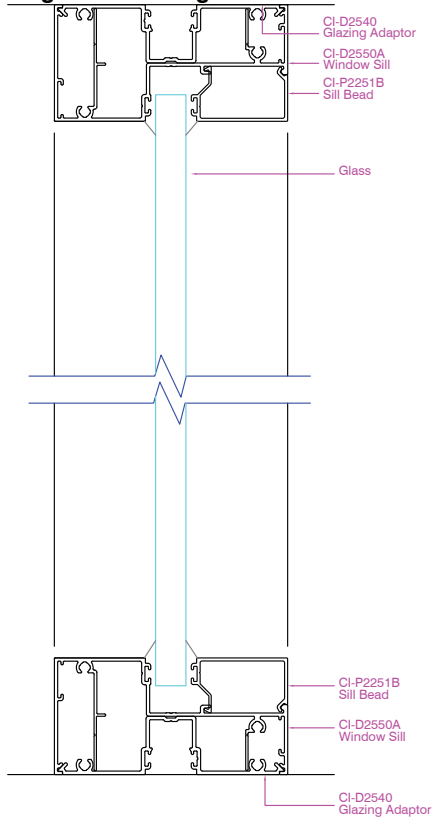

Definium 90

Plan and Elevation Views

DEFINIUM 90 - WALLS AND WINDOWS

ELEVATION VIEW

**Definium 90
Single Glaze**

**Definium 90
Single Glaze Half Wall**

**Definium 90
Single Glaze using Sill Bead**

**Definium 90
Offset Glaze**

DEFINIUM 90 - WALLS AND WINDOWS

ELEVATION VIEW

DEFINIUM 90 - WALLS AND WINDOWS

PLAN VIEW

Definium 90 Single Glaze

Definium 90 Offset Glaze

Definium 90 Double Glaze

Definium 90 Single Glaze Sidelight and Door

DEFINIUM 90 - WALLS AND WINDOWS

PLAN VIEW

Definium 90 Offset Glaze Sidelight and Door

Definium 90 Double Glaze Sidelight and Door

Definium 90 Plaster Wall with Shadowline / no Shadowline

DEFINIUM 90 - DOORS

ELEVATION VIEW

**Definium 90
Timber Hinge Door**

**Definium 90
Single Glaze with Sliding Door**

**Definium 90
Aluminium Hinge Door**

**Definium 90
Single Glaze with Sliding Door Bottom Track**

DEFINIUM 90 - DOORS