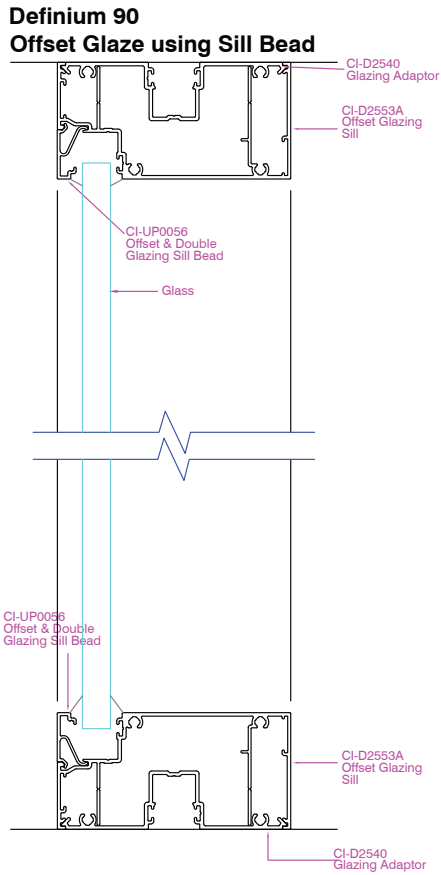

Definium 90

Plan and Elevation Views

DEFINIUM 90 - WALLS AND WINDOWS

ELEVATION VIEW

**Definium 90
Single Glaze**

**Definium 90
Single Glaze Half Wall**

**Definium 90
Single Glaze using Sill Bead**

**Definium 90
Offset Glaze**

DEFINIUM 90 - WALLS AND WINDOWS

ELEVATION VIEW

DEFINIUM 90 - WALLS AND WINDOWS

PLAN VIEW

Definium 90 Single Glaze

Definium 90 Offset Glaze

Definium 90 Double Glaze

Definium 90 Single Glaze Sidelight and Door

DEFINIUM 90 - WALLS AND WINDOWS

PLAN VIEW

Definium 90 Offset Glaze Sidelight and Door

Definium 90 Double Glaze Sidelight and Door

Definium 90 Plaster Wall with Shadowline / no Shadowline

DEFINIUM 90 - DOORS

ELEVATION VIEW

**Definium 90
Timber Hinge Door**

**Definium 90
Single Glaze with Sliding Door**

**Definium 90
Aluminium Hinge Door**

**Definium 90
Single Glaze with Sliding Door Bottom Track**

DEFINIUM 90 - DOORS