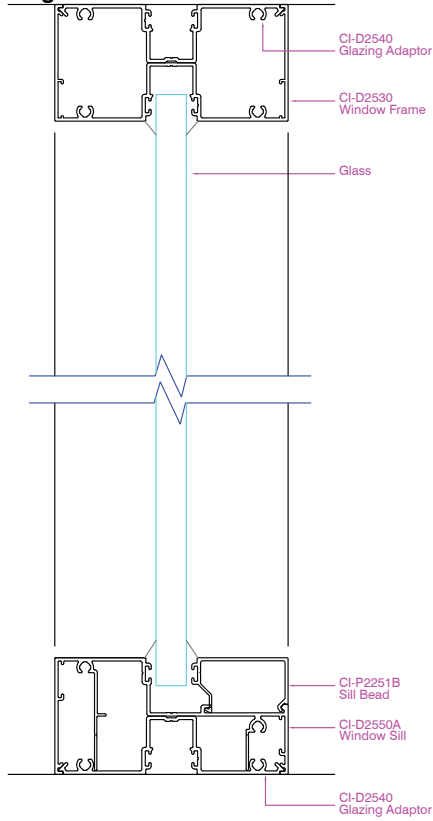

Definium 90

Plan and Elevation Views

DEFINIUM 90 - WALLS AND WINDOWS

ELEVATION VIEW

**Definium 90
Single Glaze**

**Definium 90
Single Glaze Half Wall**

**Definium 90
Single Glaze using Sill Bead**

**Definium 90
Offset Glaze**

DEFINIUM 90 - WALLS AND WINDOWS

ELEVATION VIEW

DEFINIUM 90 - WALLS AND WINDOWS

PLAN VIEW

Definium 90 Single Glaze

Definium 90 Offset Glaze

Definium 90 Double Glaze

Definium 90 Single Glaze Sidelight and Door

DEFINIUM 90 - WALLS AND WINDOWS

PLAN VIEW

Definium 90 Offset Glaze Sidelight and Door

Definium 90 Double Glaze Sidelight and Door

Definium 90 Plaster Wall with Shadowline / no Shadowline

DEFINIUM 90 - DOORS

ELEVATION VIEW

**Definium 90
Timber Hinge Door**

**Definium 90
Single Glaze with Sliding Door**

**Definium 90
Aluminium Hinge Door**

**Definium 90
Single Glaze with Sliding Door Bottom Track**

DEFINIUM 90 - DOORS