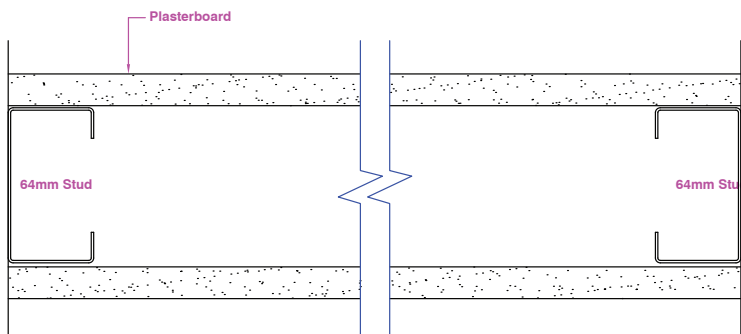

DEFINIUM 90 - WALLS AND WINDOWS

ELEVATION VIEW

DEFINIUM 90 - WALLS AND WINDOWS

PLAN VIEW

Definium 90 Single Glaze

Definium 90 Offset Glaze

Definium 90 Double Glaze

Definium 90 Single Glaze Sidelight and Door

DEFINIUM 90 - WALLS AND WINDOWS

PLAN VIEW

Definium 90 Offset Glaze Sidelight and Door

Definium 90 Double Glaze Sidelight and Door

Definium 90 Plaster Wall with Shadowline / no Shadowline

DEFINIUM 90 - DOORS

ELEVATION VIEW

**Definium 90
Timber Hinge Door**

**Definium 90
Single Glaze with Sliding Door**

**Definium 90
Aluminium Hinge Door**

**Definium 90
Single Glaze with Sliding Door Bottom Track**

DEFINIUM 90 - DOORS

PLAN VIEW

Definium 90 Timber Hinge Door

Definium 90 Aluminium Hinge Door

Definium 90 Aluminium Wide Hinge Door

DEFINIUM 90 - DOORS

PLAN VIEW

Definium 90 Single Glaze with Sliding Door

Definium 90 Single Glaze with Sliding Door Bottom Track