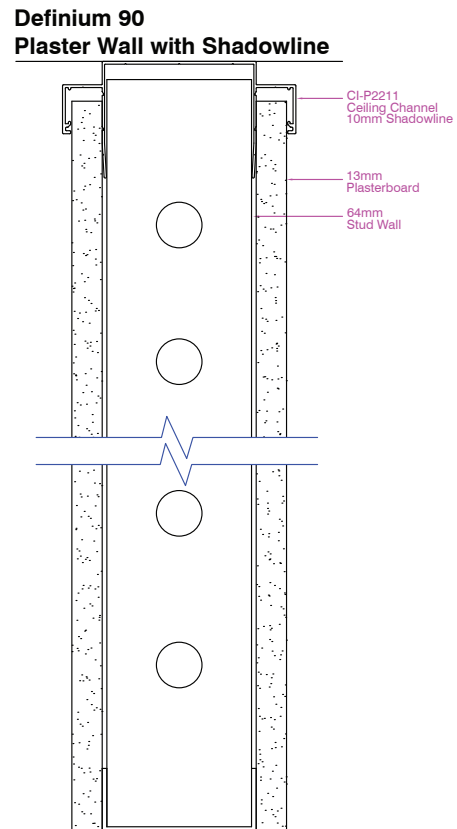

Definium 90

Plan and Elevation Views

DEFINIUM 90 - WALLS AND WINDOWS

ELEVATION VIEW

**Definium 90
Single Glaze**

**Definium 90
Single Glaze Half Wall**

**Definium 90
Single Glaze using Sill Bead**

**Definium 90
Offset Glaze**

DEFINIUM 90 - WALLS AND WINDOWS

ELEVATION VIEW

DEFINIUM 90 - WALLS AND WINDOWS

PLAN VIEW

Definium 90 Single Glaze

Definium 90 Offset Glaze

Definium 90 Double Glaze

Definium 90 Single Glaze Sidelight and Door

DEFINIUM 90 - WALLS AND WINDOWS

PLAN VIEW

Definium 90 Offset Glaze Sidelight and Door

Definium 90 Double Glaze Sidelight and Door

Definium 90 Plaster Wall with Shadowline / no Shadowline

DEFINIUM 90 - DOORS