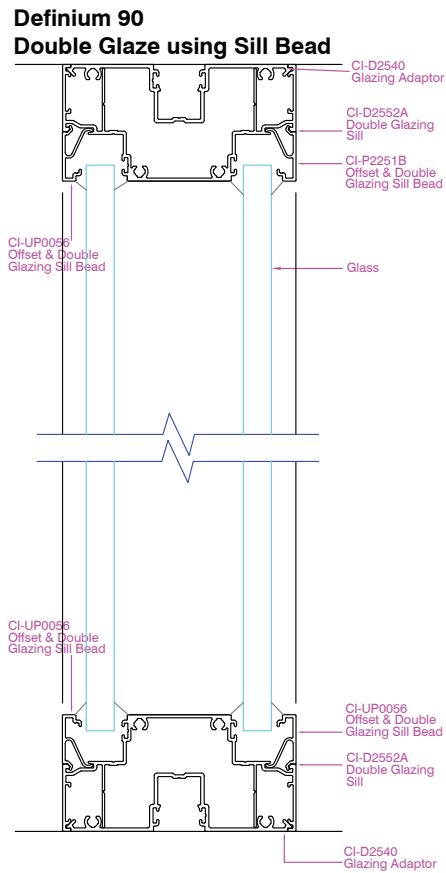

Definium 90

Plan and Elevation Views

DEFINIUM 90 - WALLS AND WINDOWS

ELEVATION VIEW

**Definium 90
Single Glaze**

**Definium 90
Single Glaze Half Wall**

**Definium 90
Single Glaze using Sill Bead**

**Definium 90
Offset Glaze**

DEFINIUM 90 - WALLS AND WINDOWS

ELEVATION VIEW

DEFINIUM 90 - WALLS AND WINDOWS

PLAN VIEW

Definium 90 Single Glaze

Definium 90 Offset Glaze

Definium 90 Double Glaze

Definium 90 Single Glaze Sidelight and Door

DEFINIUM 90 - WALLS AND WINDOWS

PLAN VIEW

Definium 90 Offset Glaze Sidelight and Door

Definium 90 Double Glaze Sidelight and Door

Definium 90 Plaster Wall with Shadowline / no Shadowline

DEFINIUM 90 - DOORS

ELEVATION VIEW

**Definium 90
Timber Hinge Door**

**Definium 90
Single Glaze with Sliding Door**

**Definium 90
Aluminium Hinge Door**

**Definium 90
Single Glaze with Sliding Door Bottom Track**

DEFINIUM 90 - DOORS