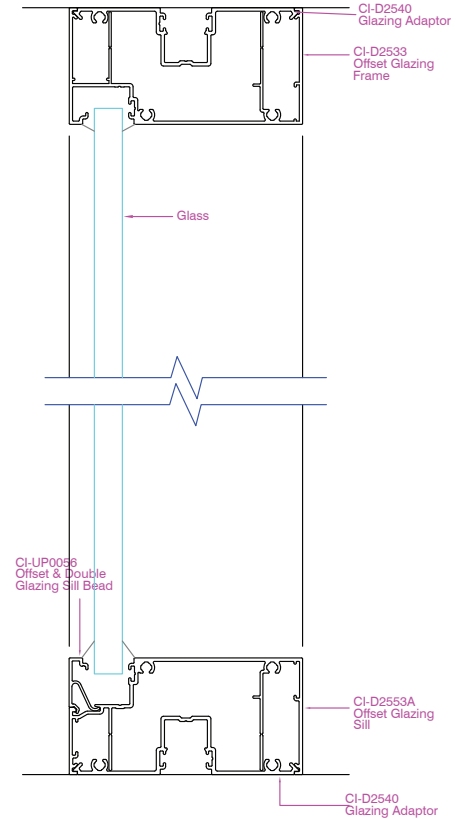

Definium 90

Plan and Elevation Views

DEFINIUM 90 - WALLS AND WINDOWS

ELEVATION VIEW

**Definium 90
Single Glaze**

**Definium 90
Single Glaze Half Wall**

**Definium 90
Single Glaze using Sill Bead**

**Definium 90
Offset Glaze**

DEFINIUM 90 - WALLS AND WINDOWS

ELEVATION VIEW

DEFINIUM 90 - WALLS AND WINDOWS

PLAN VIEW

Definium 90 Single Glaze

Definium 90 Offset Glaze

Definium 90 Double Glaze

Definium 90 Single Glaze Sidelight and Door

DEFINIUM 90 - WALLS AND WINDOWS

PLAN VIEW

Definium 90 Offset Glaze Sidelight and Door

Definium 90 Double Glaze Sidelight and Door

Definium 90 Plaster Wall with Shadowline / no Shadowline

DEFINIUM 90 - DOORS

ELEVATION VIEW

**Definium 90
Timber Hinge Door**

**Definium 90
Single Glaze with Sliding Door**

**Definium 90
Aluminium Hinge Door**

**Definium 90
Single Glaze with Sliding Door Bottom Track**

DEFINIUM 90 - DOORS