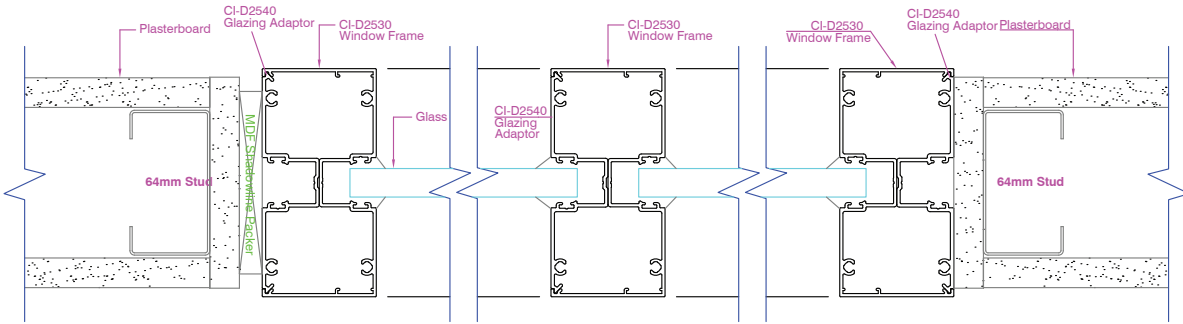

Definium 90

Plan and Elevation Views

DEFINIUM 90 - WALLS AND WINDOWS

ELEVATION VIEW

**Definium 90
Single Glaze**

**Definium 90
Single Glaze Half Wall**

**Definium 90
Single Glaze using Sill Bead**

**Definium 90
Offset Glaze**

DEFINIUM 90 - WALLS AND WINDOWS

ELEVATION VIEW

DEFINIUM 90 - WALLS AND WINDOWS

PLAN VIEW

Definium 90 Single Glaze

Definium 90 Offset Glaze

Definium 90 Double Glaze

Definium 90 Single Glaze Sidelight and Door

DEFINIUM 90 - WALLS AND WINDOWS

PLAN VIEW

Definium 90 Offset Glaze Sidelight and Door

Definium 90 Double Glaze Sidelight and Door

Definium 90 Plaster Wall with Shadowline / no Shadowline

DEFINIUM 90 - DOORS

ELEVATION VIEW

**Definium 90
Timber Hinge Door**

**Definium 90
Single Glaze with Sliding Door**

**Definium 90
Aluminium Hinge Door**

**Definium 90
Single Glaze with Sliding Door Bottom Track**

DEFINIUM 90 - DOORS